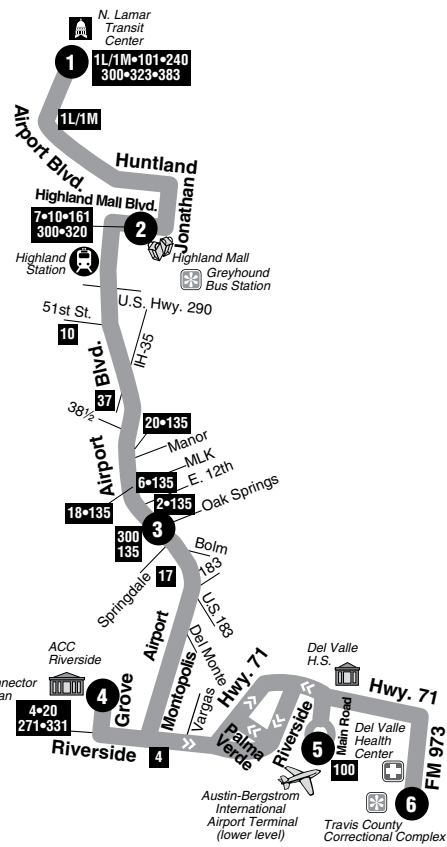

350

Airport Blvd.

See route 1L/1M for map legend.

DESTINATIONS

- North Lamar Transit Center
- Highland Mall
- ACC Riverside
- Austin-Bergstrom International Airport
- Travis County Correctional Complex

350 WEEKDAYS/NORTHBOUND **350 WEEKDAYS/SOUTHBOUND**