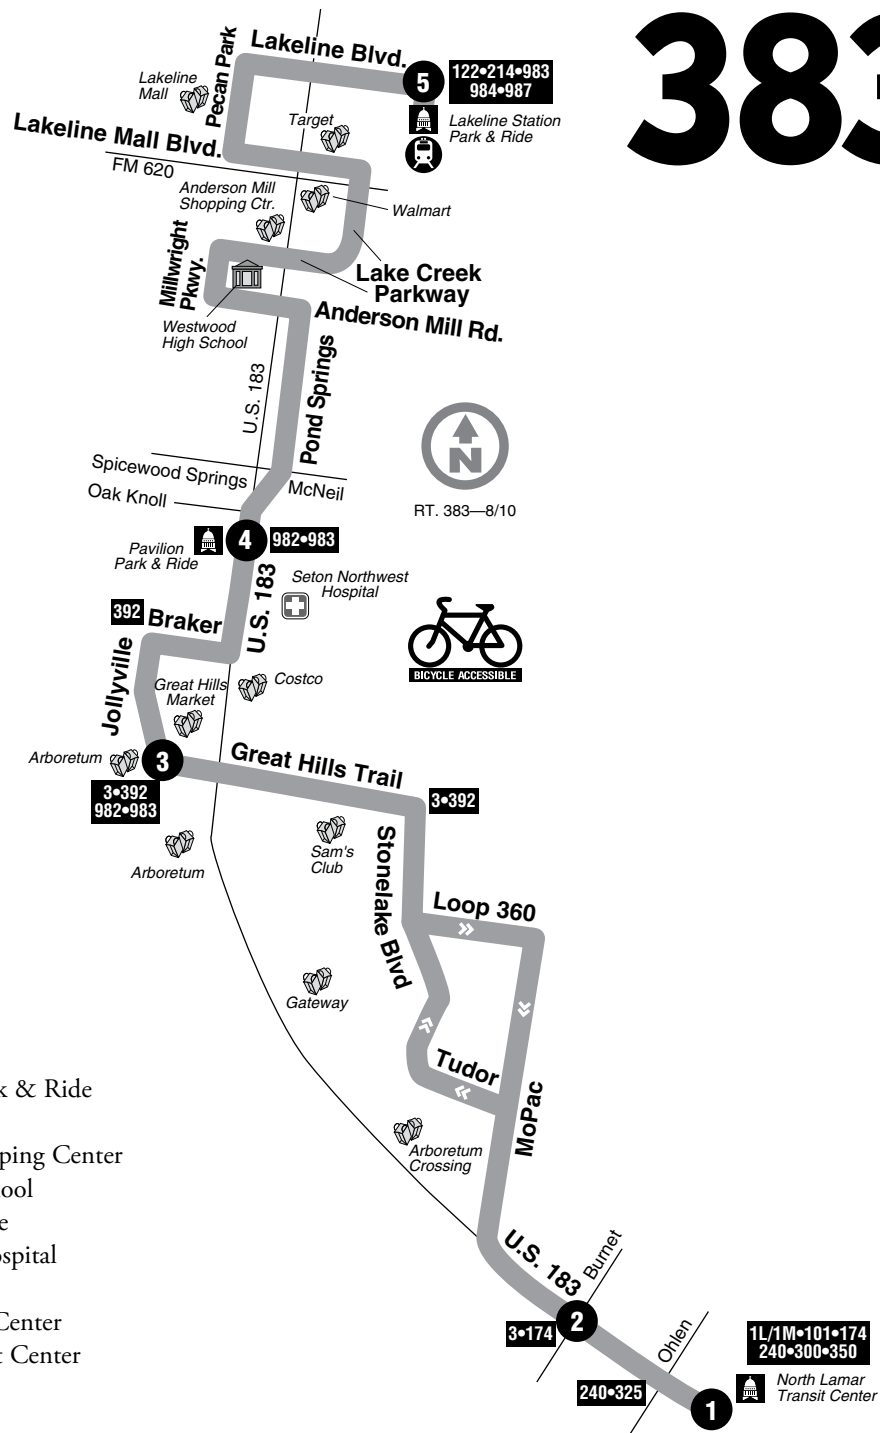

See page 36 for map legend.

383

Research

DESTINATIONS

- Lakeline Station Park & Ride
- Lakeline Mall
- Anderson Mill Shopping Center
- Westwood High School
- Pavilion Park & Ride
- Seton Northwest Hospital
- Arboretum Market
- Gateway Shopping Center
- North Lamar Transit Center

383 SATURDAYS/SOUTHBOUND

6:05	6:36	6:45	6:53	7:01	
6:55	7:26	7:35	7:43	7:51	
7:45	8:16	8:25	8:33	8:41	
8:35	9:06	9:15	9:23	9:31	
9:25	9:58	10:09	10:17	10:26	
10:15	10:48	10:59	11:07	11:16	
11:05	11:38	11:49	11:57	12:06	
11:55	12:28	12:39	12:47	12:56	
12:45	1:18	1:29	1:37	1:46	
1:35	2:08	2:19	2:27	2:36	
2:25	2:58	3:09	3:17	3:26	
3:15	3:48	3:59	4:07	4:16	
4:05	4:38	4:49	4:57	5:06	
4:55	5:28	5:39	5:47	5:56	
5:45	6:18	6:29	6:37	6:46	
6:35	7:08	7:19	7:27	7:36	
7:25	7:56	8:05	8:12	8:20	
8:15	8:46	8:55	9:02	9:10	
9:05	9:36	9:45	9:52	10:00	
9:55	10:26	10:35	10:42	10:50	G

383 SUNDAYS/SOUTHBOUND

6:55	7:26	7:35	7:43	7:51	
7:45	8:16	8:25	8:33	8:41	
8:35	9:06	9:15	9:23	9:31	
9:25	9:58	10:09	10:17	10:26	
10:15	10:48	10:59	11:07	11:16	
11:05	11:38	11:49	11:57	12:06	
11:55	12:28	12:39	12:47	12:56	
12:45	1:18	1:29	1:37	1:46	
1:35	2:08	2:19	2:27	2:36	
2:25	2:58	3:09	3:17	3:26	
3:15	3:48	3:59	4:07	4:16	
4:05	4:38	4:49	4:57	5:06	
4:55	5:28	5:39	5:47	5:56	
5:45	6:18	6:29	6:37	6:46	
6:35	7:08	7:19	7:27	7:36	
7:25	7:56	8:05	8:12	8:20	
8:15	8:46	8:55	9:02	9:10	G
9:05	9:36	9:45	9:52	10:00	G

383 SUNDAYS/NORTHBOUND

7:20	7:29	7:37	7:45	8:16	
8:10	8:19	8:27	8:35	9:06	
9:00	9:10	9:19	9:30	10:03	
9:50	10:00	10:09	10:20	10:53	
10:40	10:50	10:59	11:10	11:43	
11:30	11:40	11:49	12:00	12:33	
12:20	12:30	12:39	12:50	1:23	
1:10	1:20	1:29	1:40	2:13	
2:00	2:10	2:19	2:30	3:03	
2:50	3:00	3:09	3:20	3:53	
3:40	3:50	3:59	4:10	4:43	
4:30	4:40	4:49	5:00	5:33	
5:20	5:30	5:39	5:50	6:23	
6:10	6:20	6:29	6:40	7:13	
7:00	7:09	7:17	7:26	7:57	
7:50	7:59	8:07	8:16	8:47	
8:40	8:49	8:57	9:06	9:37	G