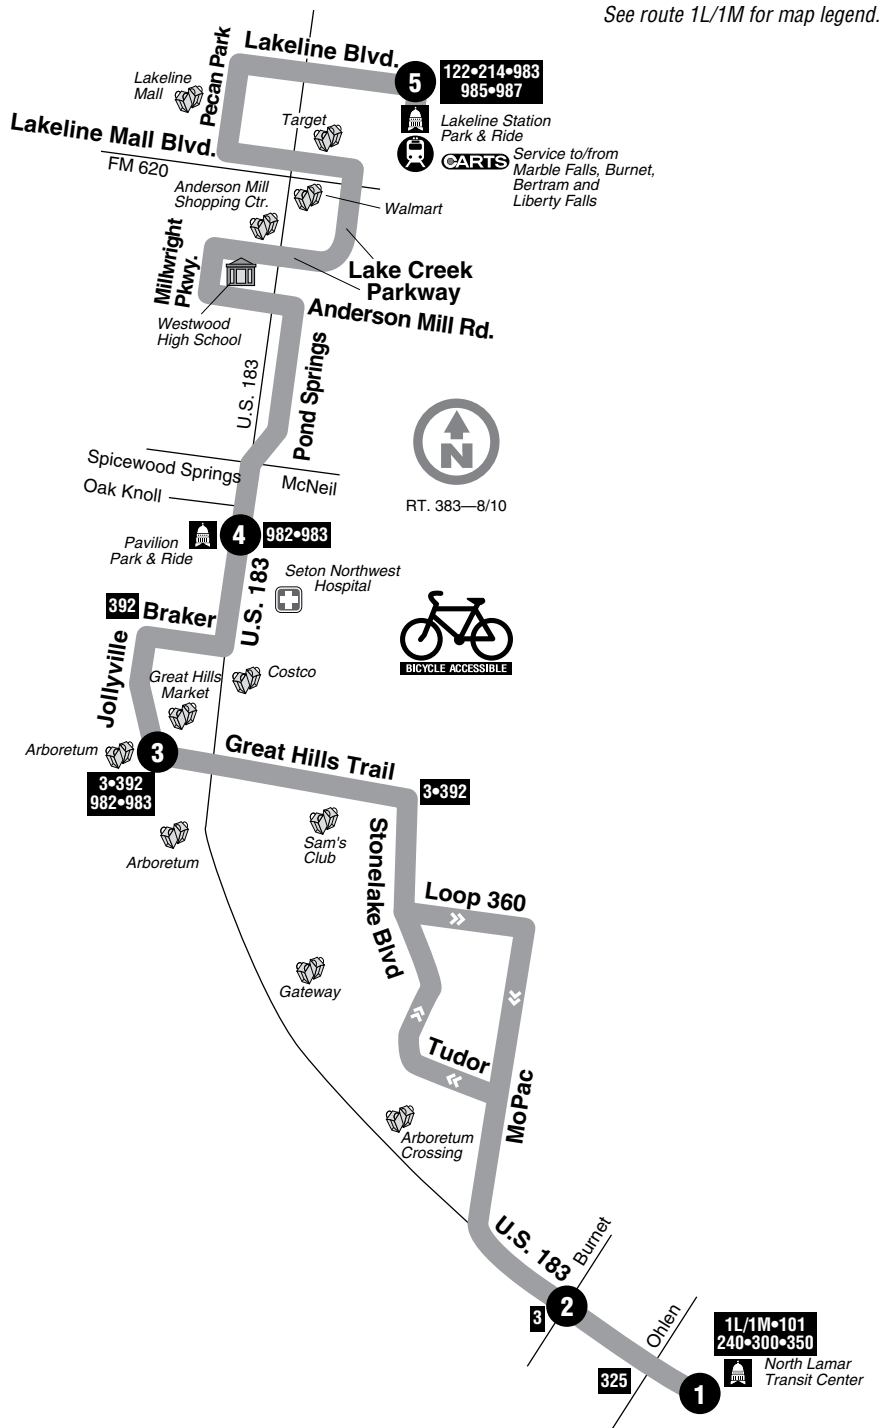

383

Research

See route 1L/1M for map legend.

Note:
For more information on CARTS service, please visit ridecarts.com

DESTINATIONS

- Lakeline Station Park & Ride
- Lakeline Mall
- Anderson Mill Shopping Center
- Westwood High School
- Pavilion Park & Ride
- Seton Northwest Hospital
- Arboretum Market
- Gateway Shopping Center
- North Lamar Transit Center

383 WEEKDAYS/SOUTHBOUND 383 WEEKDAYS/NORTHBOUND

5 Lakeline Station	4 Pavilion Park & Ride	3 Arboretum	2 Burnet at U.S. 183	1 North Lamar Transit Center	1 North Lamar Transit Center	2 Burnet at U.S. 183	3 Arboretum	4 Pavilion Park & Ride	5 Lakeline Station
5:15	5:46	5:56	6:04	6:12	5:00	5:09	5:17	5:25	5:56
5:45	6:16	6:26	6:34	6:42	5:30	5:39	5:47	5:55	6:26
6:15	6:46	6:56	7:04	7:12	6:00	6:09	6:17	6:25	6:56
6:45	7:21	7:32	7:40	7:49	6:30	6:40	6:49	7:01	7:36
7:15	7:51	8:02	8:10	8:19	7:00	7:10	7:19	7:31	8:06
7:45	8:21	8:32	8:40	8:49	7:30	7:40	7:49	8:01	8:36
8:15	8:50	9:00	9:08	9:16	8:00	8:10	8:19	8:31	9:06
8:45	9:20	9:30	9:38	9:46	8:30	8:40	8:49	9:01	9:36
9:15	9:48	9:59	10:07	10:16	9:00	9:11	9:21	9:32	10:05