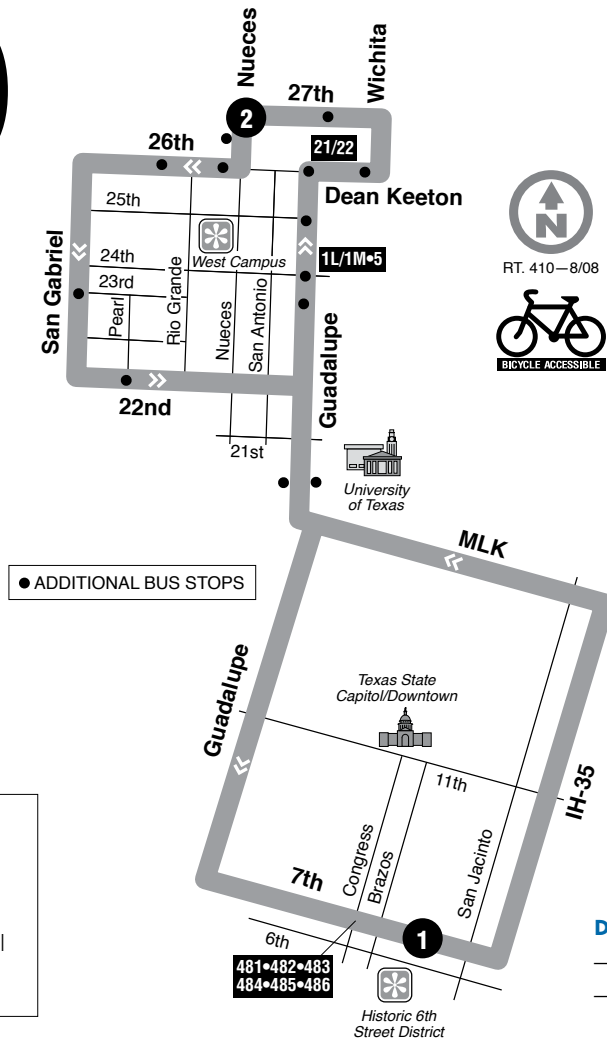

410

E-Bus/West Campus

See page 32 for map legend.

Notes:

This service operates on Thursday, Friday and Saturday only.

Service operates during University of Texas school year, excluding breaks and summer.

DESTINATIONS

- Historic 6th Street District
- West Campus

410 THURS.-SAT./NORTHBOUND

410 THURS.-SAT./SOUTHBOUND

410 THURS.-SAT./NORTHBOUND		410 THURS.-SAT./SOUTHBOUND	
DEPARTS 7TH AT SAN JACINTO	ARRIVES 27TH	DEPARTS 27TH	ARRIVES 7TH AT SAN JACINTO
1	2	2	1
9:00	9:16	8:36	8:50
9:20	9:36	8:56	9:10
9:40	9:56	9:16	9:30
10:00	10:16	9:36	9:50
10:30	10:46	9:56	10:10
10:45	11:01	10:16	10:30
11:00	11:16	10:31	10:45
11:15	11:31	10:46	11:00
11:30	11:46	11:01	11:15
11:45	12:01	11:16	11:30
12:00	12:16	11:31	11:45
12:15	12:31	11:46	12:00
12:30	12:46	12:01	12:15
12:45	1:01	12:16	12:30
1:00	1:16	12:31	12:45
1:15	1:31	12:46	1:00
1:30	1:46	1:01	1:15
1:45	2:01	1:16	1:30
2:00	2:16	1:31	1:45
2:15	2:31	1:46	2:00
2:30	2:46	2:01	2:15
2:45	3:01	2:16	2:30
3:00	3:16	2:31	2:45