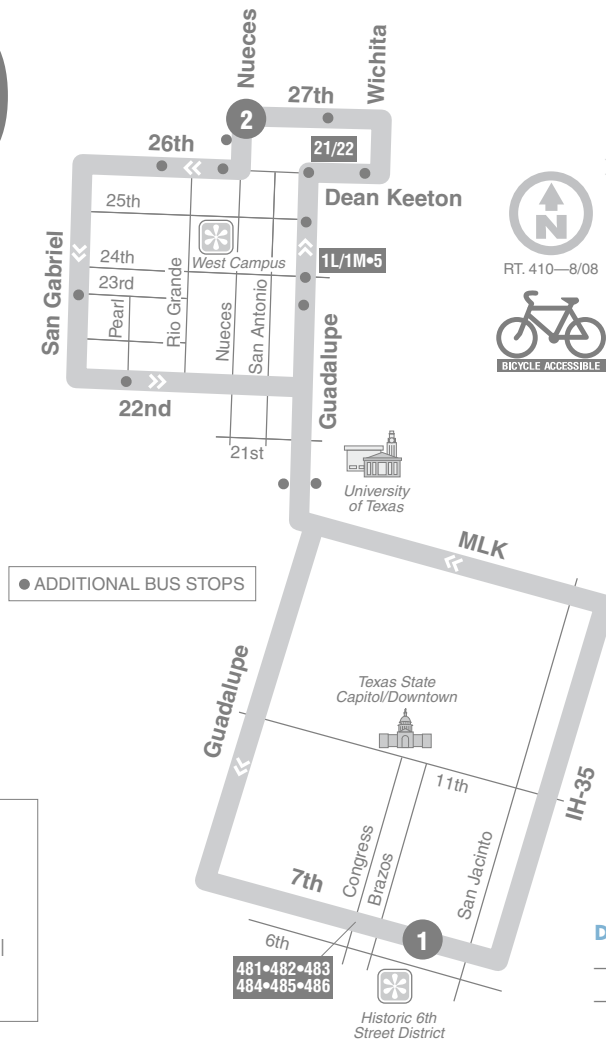

410

E-Bus/West Campus

See page 22 for map legend.

Route Suspended for Summer.

Notes:

This service operates on Thursday, Friday and Saturday only.

Service operates during University of Texas school year, excluding breaks and summer.

DESTINATIONS

- Historic 6th Street District
- West Campus

410 THURS.-SAT./NORTHBOUND

410 THURS.-SAT./SOUTHBOUND

DEPARTS 7TH AT SAN JACINTO		To Route/Garage	ARRIVES 7TH AT SAN JACINTO	
1	2		2	1
9:00	9:16		8:36	8:50
9:20	9:36		8:56	9:10
9:40	9:56		9:16	9:30
10:00	10:16		9:36	9:50
10:30	10:46		9:56	10:10
10:45	11:01		10:16	10:30
11:00	11:16		10:31	10:45
11:15	11:31		10:46	11:00
11:30	11:46		11:01	11:15
11:45	12:01		11:16	11:30
12:00	12:16		11:31	11:45
12:15	12:31		11:46	12:00
12:30	12:46		12:01	12:15
12:45	1:01		12:16	12:30
1:00	1:16		12:31	12:45
1:15	1:31		12:46	1:00
1:30	1:46		1:01	1:15
1:45	2:01		1:16	1:30
2:00	2:16		1:31	1:45
2:15	2:31		1:46	2:00
2:30	2:46	G	2:01	2:15
2:45	3:01	G	2:16	2:30
3:00	3:16	G	2:31	2:45