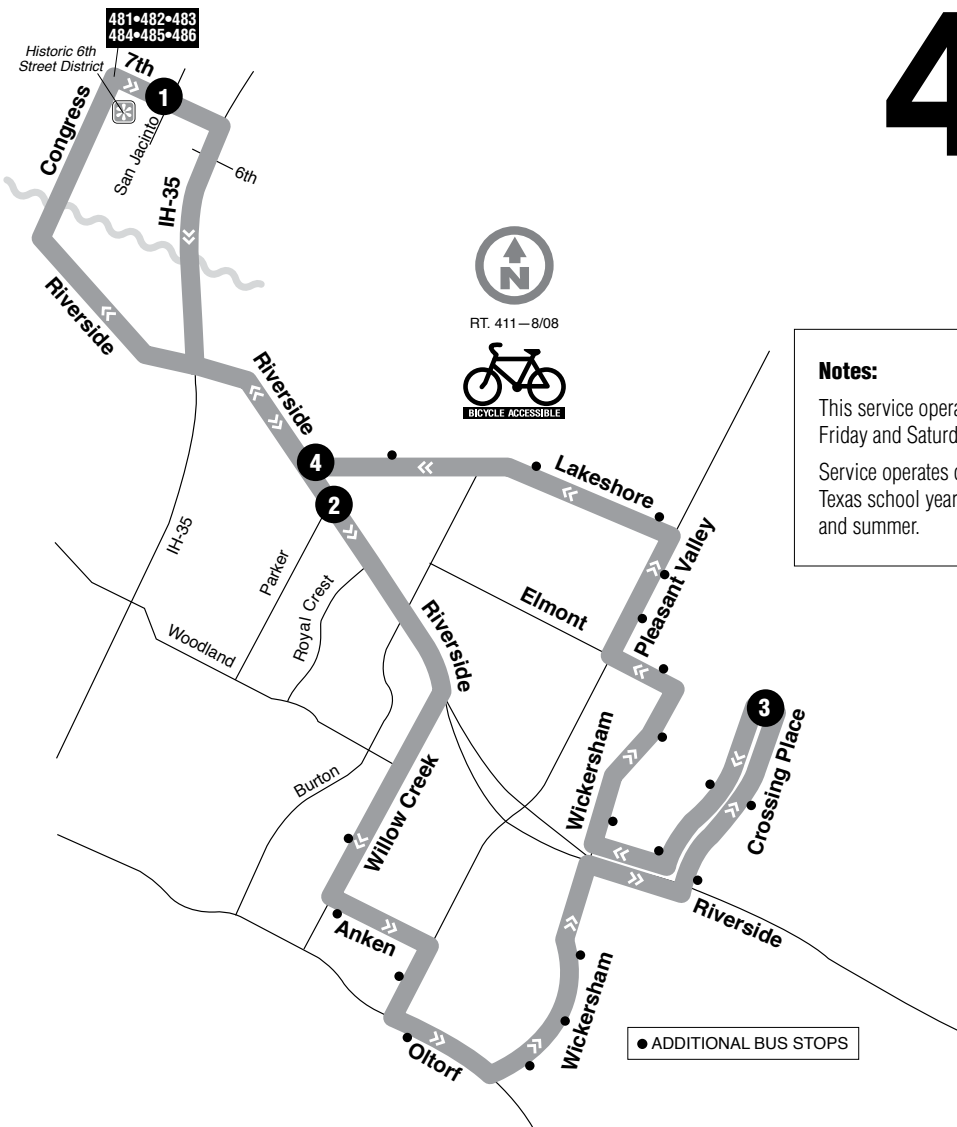

411

Notes:
 This service operates on Thursday, Friday and Saturday only.
 Service operates during University of Texas school year, excluding breaks and summer.

E-Bus/Riverside

DESTINATIONS

- Historic 6th Street District
- Riverside/Royal Crest
- Crossing Place Dr.
- Riverside/Lakeshore

See page 32 for map legend.

411 THURSDAY-SATURDAY COUNTERCLOCKWISE

7TH AT SAN JACINTO 1	RIVERSIDE AT PARKER 2	CROSSING PLACE 3	LAKESHORE AT RIVERSIDE 4	7TH AT SAN JACINTO 1	To Route/Garage
—	8:30	8:40	8:48	8:56	
—	8:55	9:05	9:13	9:21	
9:10	9:20	9:30	9:38	9:46	
9:35	9:45	9:55	10:03	10:11	
10:00	10:10	10:20	10:28	10:36	
10:25	10:35	10:45	10:53	11:01	
10:50	11:00	11:10	11:18	11:26	
11:15	11:25	11:35	11:43	11:51	
11:40	11:50	12:00	12:08	12:16	
12:05	12:15	12:25	12:33	12:41	
12:30	12:40	12:50	12:58	1:06	
12:55	1:05	1:15	1:23	1:31	
1:20	1:30	1:40	1:48	1:56	
1:45	1:55	2:05	2:13	2:21	
2:10	2:20	2:30	2:38	2:46	
2:35	2:45	2:55	3:03	—	G
3:00	3:10	3:20	3:28	—	G