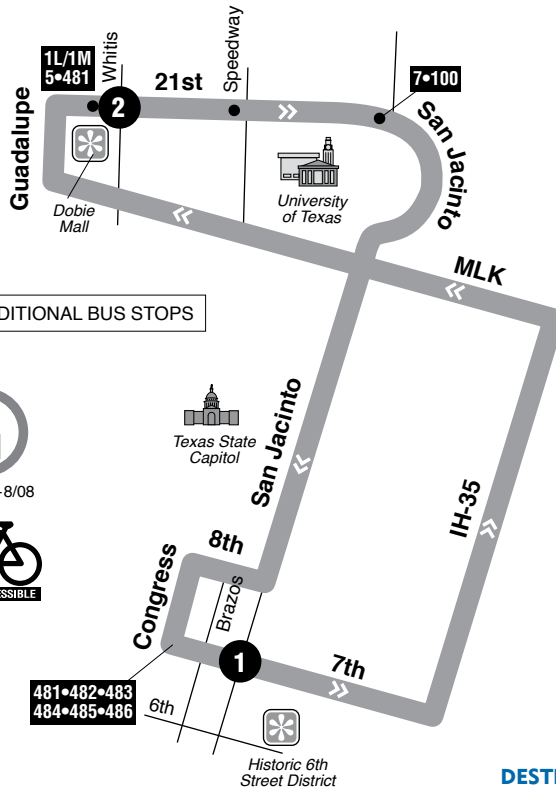

# 412

See page 32 for map legend.

## E-Bus/Main Campus

### DESTINATIONS

- Historic 6th Street District
- Main Campus

412 THURS.-SAT./NORTHBOUND			412 THURS.-SAT./SOUTHBOUND		
DEPARTS 7TH AT SAN JACINTO	GUADALUPE AT 21ST	To Route/Garage	GUADALUPE AT 21ST	ARRIVES 7TH AT SAN JACINTO	To Route/Garage
<b>1</b>	<b>2</b>		<b>2</b>	<b>1</b>	
9:00	9:10		8:50	8:57	
9:20	9:30		9:10	9:17	
9:40	9:50		9:30	9:37	
10:00	10:10		9:50	9:57	
10:30	10:40		10:10	10:17	
10:45	10:55		10:25	10:32	
11:00	11:10		10:40	10:47	
11:15	11:25		10:55	11:02	
11:30	11:40		11:10	11:17	
11:45	11:55		11:25	11:32	
12:00	12:10		11:40	11:47	
12:15	12:25		11:55	12:02	
12:30	12:40		12:10	12:17	
12:45	12:55		12:25	12:32	
1:00	1:10		12:40	12:47	
1:15	1:25		12:55	1:02	
1:30	1:40		1:10	1:17	
1:45	1:55		1:25	1:32	
2:00	2:10		1:40	1:47	
2:15	2:25		1:55	2:02	
2:30	2:40		2:10	2:17	
2:45	2:55	G	2:25	2:32	
3:00	3:10	G	2:40	2:47	

Route 450 Congress 'Dillo and Route 451 6th Street 'Dillo have been eliminated.