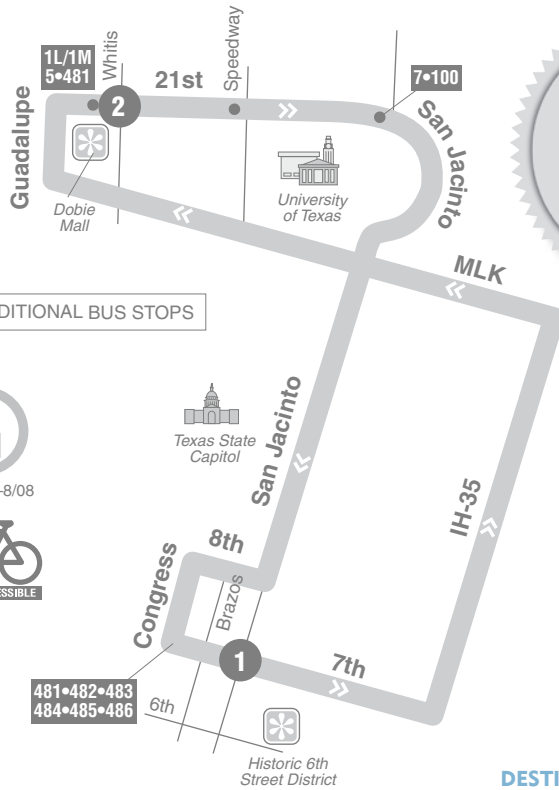

412

E-Bus/Main Campus

Route Suspended for Summer.

● ADDITIONAL BUS STOPS

Notes:

This service operates on Thursday, Friday and Saturday only.

Service operates during University of Texas school year, excluding breaks and summer.

DESTINATIONS

- Historic 6th Street District
- Main Campus

412 THURS.-SAT./NORTHBOUND			412 THURS.-SAT./SOUTHBOUND		
DEPARTS 7TH AT SAN JACINTO	GUADALUPE AT 21ST	To Route/Garage	GUADALUPE AT 21ST	ARRIVES 7TH AT SAN JACINTO	To Route/Garage
1	2		2	1	
9:00	9:10		8:50	8:57	
9:20	9:30		9:10	9:17	
9:40	9:50		9:30	9:37	
10:00	10:10		9:50	9:57	
10:30	10:40		10:10	10:17	
10:45	10:55		10:25	10:32	
11:00	11:10		10:40	10:47	
11:15	11:25		10:55	11:02	
11:30	11:40		11:10	11:17	
11:45	11:55		11:25	11:32	
12:00	12:10		11:40	11:47	
12:15	12:25		11:55	12:02	
12:30	12:40		12:10	12:17	
12:45	12:55		12:25	12:32	
1:00	1:10		12:40	12:47	
1:15	1:25		12:55	1:02	
1:30	1:40		1:10	1:17	
1:45	1:55		1:25	1:32	
2:00	2:10		1:40	1:47	
2:15	2:25		1:55	2:02	
2:30	2:40		2:10	2:17	
2:45	2:55	G	2:25	2:32	
3:00	3:10	G	2:40	2:47	