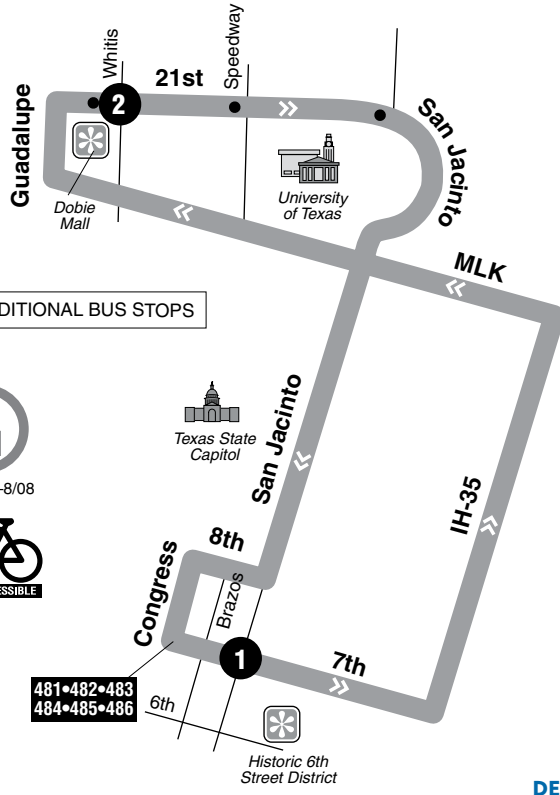

412

See route 1L/1M for map legend.

E-Bus/Main Campus

Notes:
 This service operates on Thursday, Friday and Saturday only.
 Service operates during University of Texas school year, excluding breaks and summer.

DESTINATIONS
 —Historic 6th Street District
 —Main Campus, University of Texas

412 THURS.-SAT./NORTHBOUND 412 THURS.-SAT./SOUTHBOUND

412 THURS.-SAT./NORTHBOUND		412 THURS.-SAT./SOUTHBOUND	
1 Departs 7th at San Jacinto	2 Guadalupe at 21st	To Route/Garage 2 Guadalupe at 21st	1 Arrives 7th at San Jacinto To Route/Garage
9:00	9:10	8:50	8:57
9:20	9:30	9:10	9:17
9:40	9:50	9:30	9:37
10:00	10:10	9:50	9:57
10:30	10:40	10:10	10:17
10:45	10:55	10:25	10:32
11:00	11:10	10:40	10:47
11:15	11:25	10:55	11:02
11:30	11:40	11:10	11:17
11:45	11:55	11:25	11:32
12:00	12:10	11:40	11:47
12:15	12:25	11:55	12:02
12:30	12:40	12:10	12:17
12:45	12:55	12:25	12:32
1:00	1:10	12:40	12:47
1:15	1:25	12:55	1:02
1:30	1:40	1:10	1:17
1:45	1:55	1:25	1:32
2:00	2:10	1:40	1:47
2:15	2:25	1:55	2:02
2:30	2:40	2:10	2:17
2:45	2:55	G 2:25	2:32
3:00	3:10	G 2:40	2:47