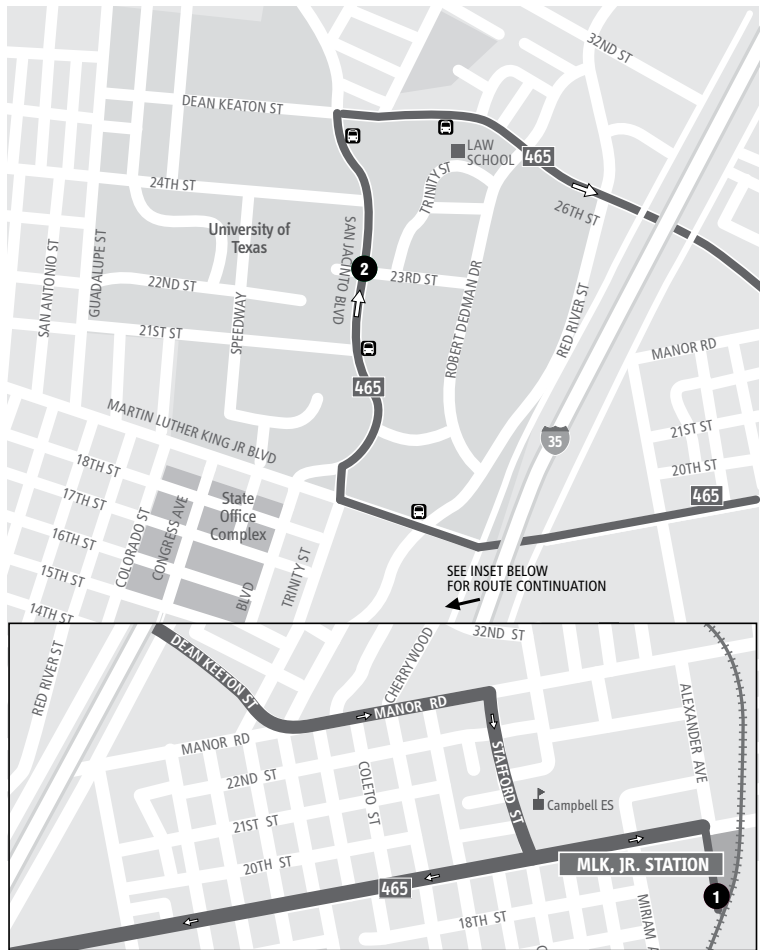

# 465

**MLK/University of Texas**

Look for these signs to connect with the Red Line

**DESTINATIONS**

—University of Texas

465 MON-FRI/CLOCKWISE				465 MON-FRI/CLOCKWISE			
TRAINS ARRIVE MLK, JR. STATION	MLK, JR. STATION <b>1</b>	SAN JACINTO AT 23RD <b>2</b>	MLK, JR. STATION <b>1</b>	MLK, JR. STATION <b>1</b>	SAN JACINTO AT 23RD <b>2</b>	MLK, JR. STATION <b>1</b>	TRAINS DEPART MLK, JR. STATION
6:17	6:20	6:28	6:37	3:26	3:36	3:47	3:55
6:52	6:55	7:05	7:15	3:59	4:10	4:22	4:30
7:27	7:30	7:40	7:50	4:34	4:45	4:57	5:05
8:02	8:05	8:15	8:25	5:09	5:20	5:32	5:40
8:25	8:28	8:38	8:48	5:44	5:55	6:07	6:15
8:46	8:49	8:59	9:09	6:21	6:32	6:44	6:52

**Morning**

**Afternoon**