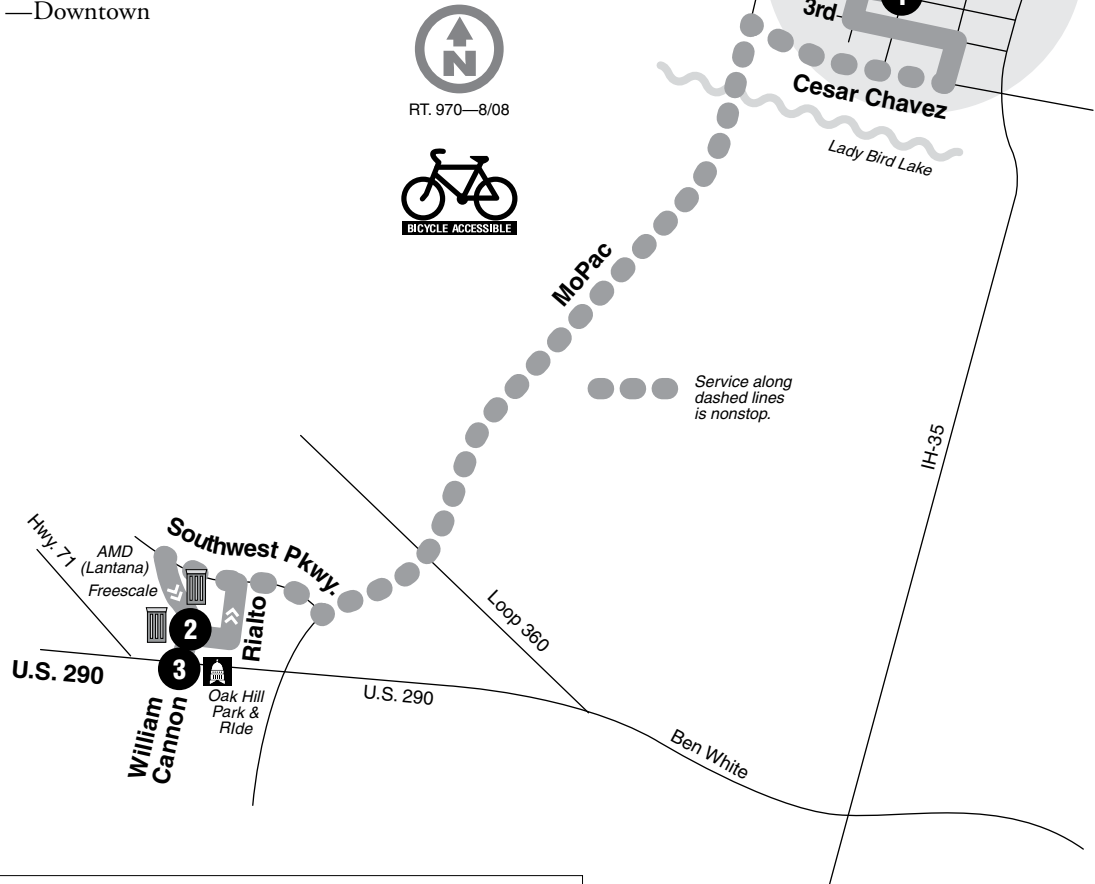

970

Lantana Express

DESTINATIONS

- Oak Hill Park & Ride
- Freescale
- AMD (Lantana)
- Downtown

RIDE FROM PAVILION OR GREAT HILLS PARK & RIDE TO AMD AND FREESCALE.
 Take Route 982 from Pavilion or Great Hills Park & Ride, and it becomes Route 970 at 4th and Guadalupe. Route 970 will take you straight to AMD and Freescale (Lantana)—and you won't even have to get off the bus!

In the morning, the 6:10 and 6:45 a.m. Route 982 trips travel to downtown, then turn into Route 970 and travel to Lantana and the Oak Hill Park & Ride. In the afternoon, the 4:39 and 5:19 p.m. Route 970 trips travel from Oak Hill Park & Ride to Lantana, downtown and then turn into Route 982 and travel to Great Hills and Pavilion Park & Ride.

See route 1L/1M for map legend.

970 WEEKDAYS/SOUTHBOUND 970 WEEKDAYS/NORTHBOUND

1 4th at Guadalupe	3 Oak Hill Park & Ride	To Route/Garage	3 Oak Hill Park & Ride	2 Rialto at Wm. Cannon	1 4th at Guadalupe	To Route/Garage
6:47	7:12		4:39	4:48	5:15	982
7:25	7:50	171	5:19	5:28	5:55	982