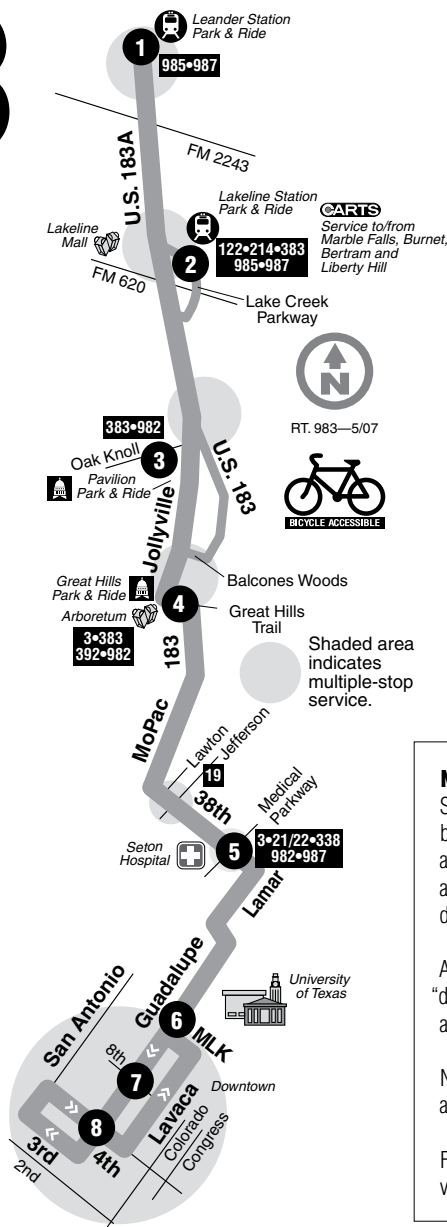

# N. U.S. 183 Express

# 983

See route 1L/1M for map legend.

### DESTINATIONS

- Leander Station Park & Ride
- Lakeline Station Park & Ride
- Pavilion Park & Ride
- Great Hills Park & Ride
- Arboretum
- Seton Hospital
- University of Texas
- Downtown

### Notes:

Southbound—after departing the Arboretum, all buses are instructed to “make best time” as traffic and safety will allow. Thus, the scheduled times for arrival to points along 38th St., the University and downtown areas are approximate.