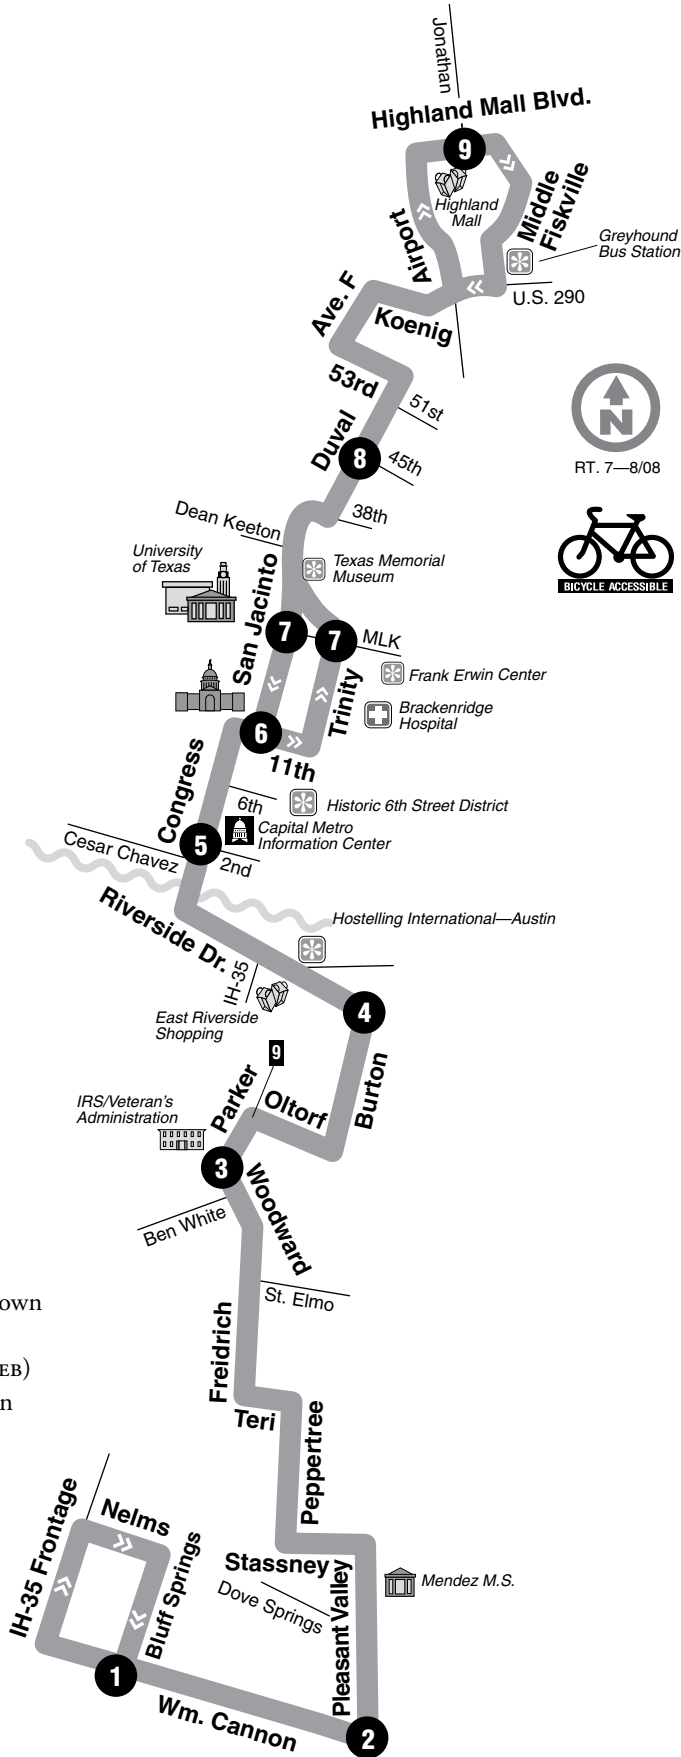

# 7

Route 7 has merged with route 27.

Duval / Dove Springs

### DESTINATIONS

- Highland Mall
- Greyhound Bus Station
- Texas Memorial Museum
- Frank Erwin Center
- Brackenridge Hospital
- University of Texas
- Texas State Capitol/Downtown
- Historic 6th Street District
- East Riverside shopping (HEB)
- IRS/Veteran's Administration
- Mendez Middle School