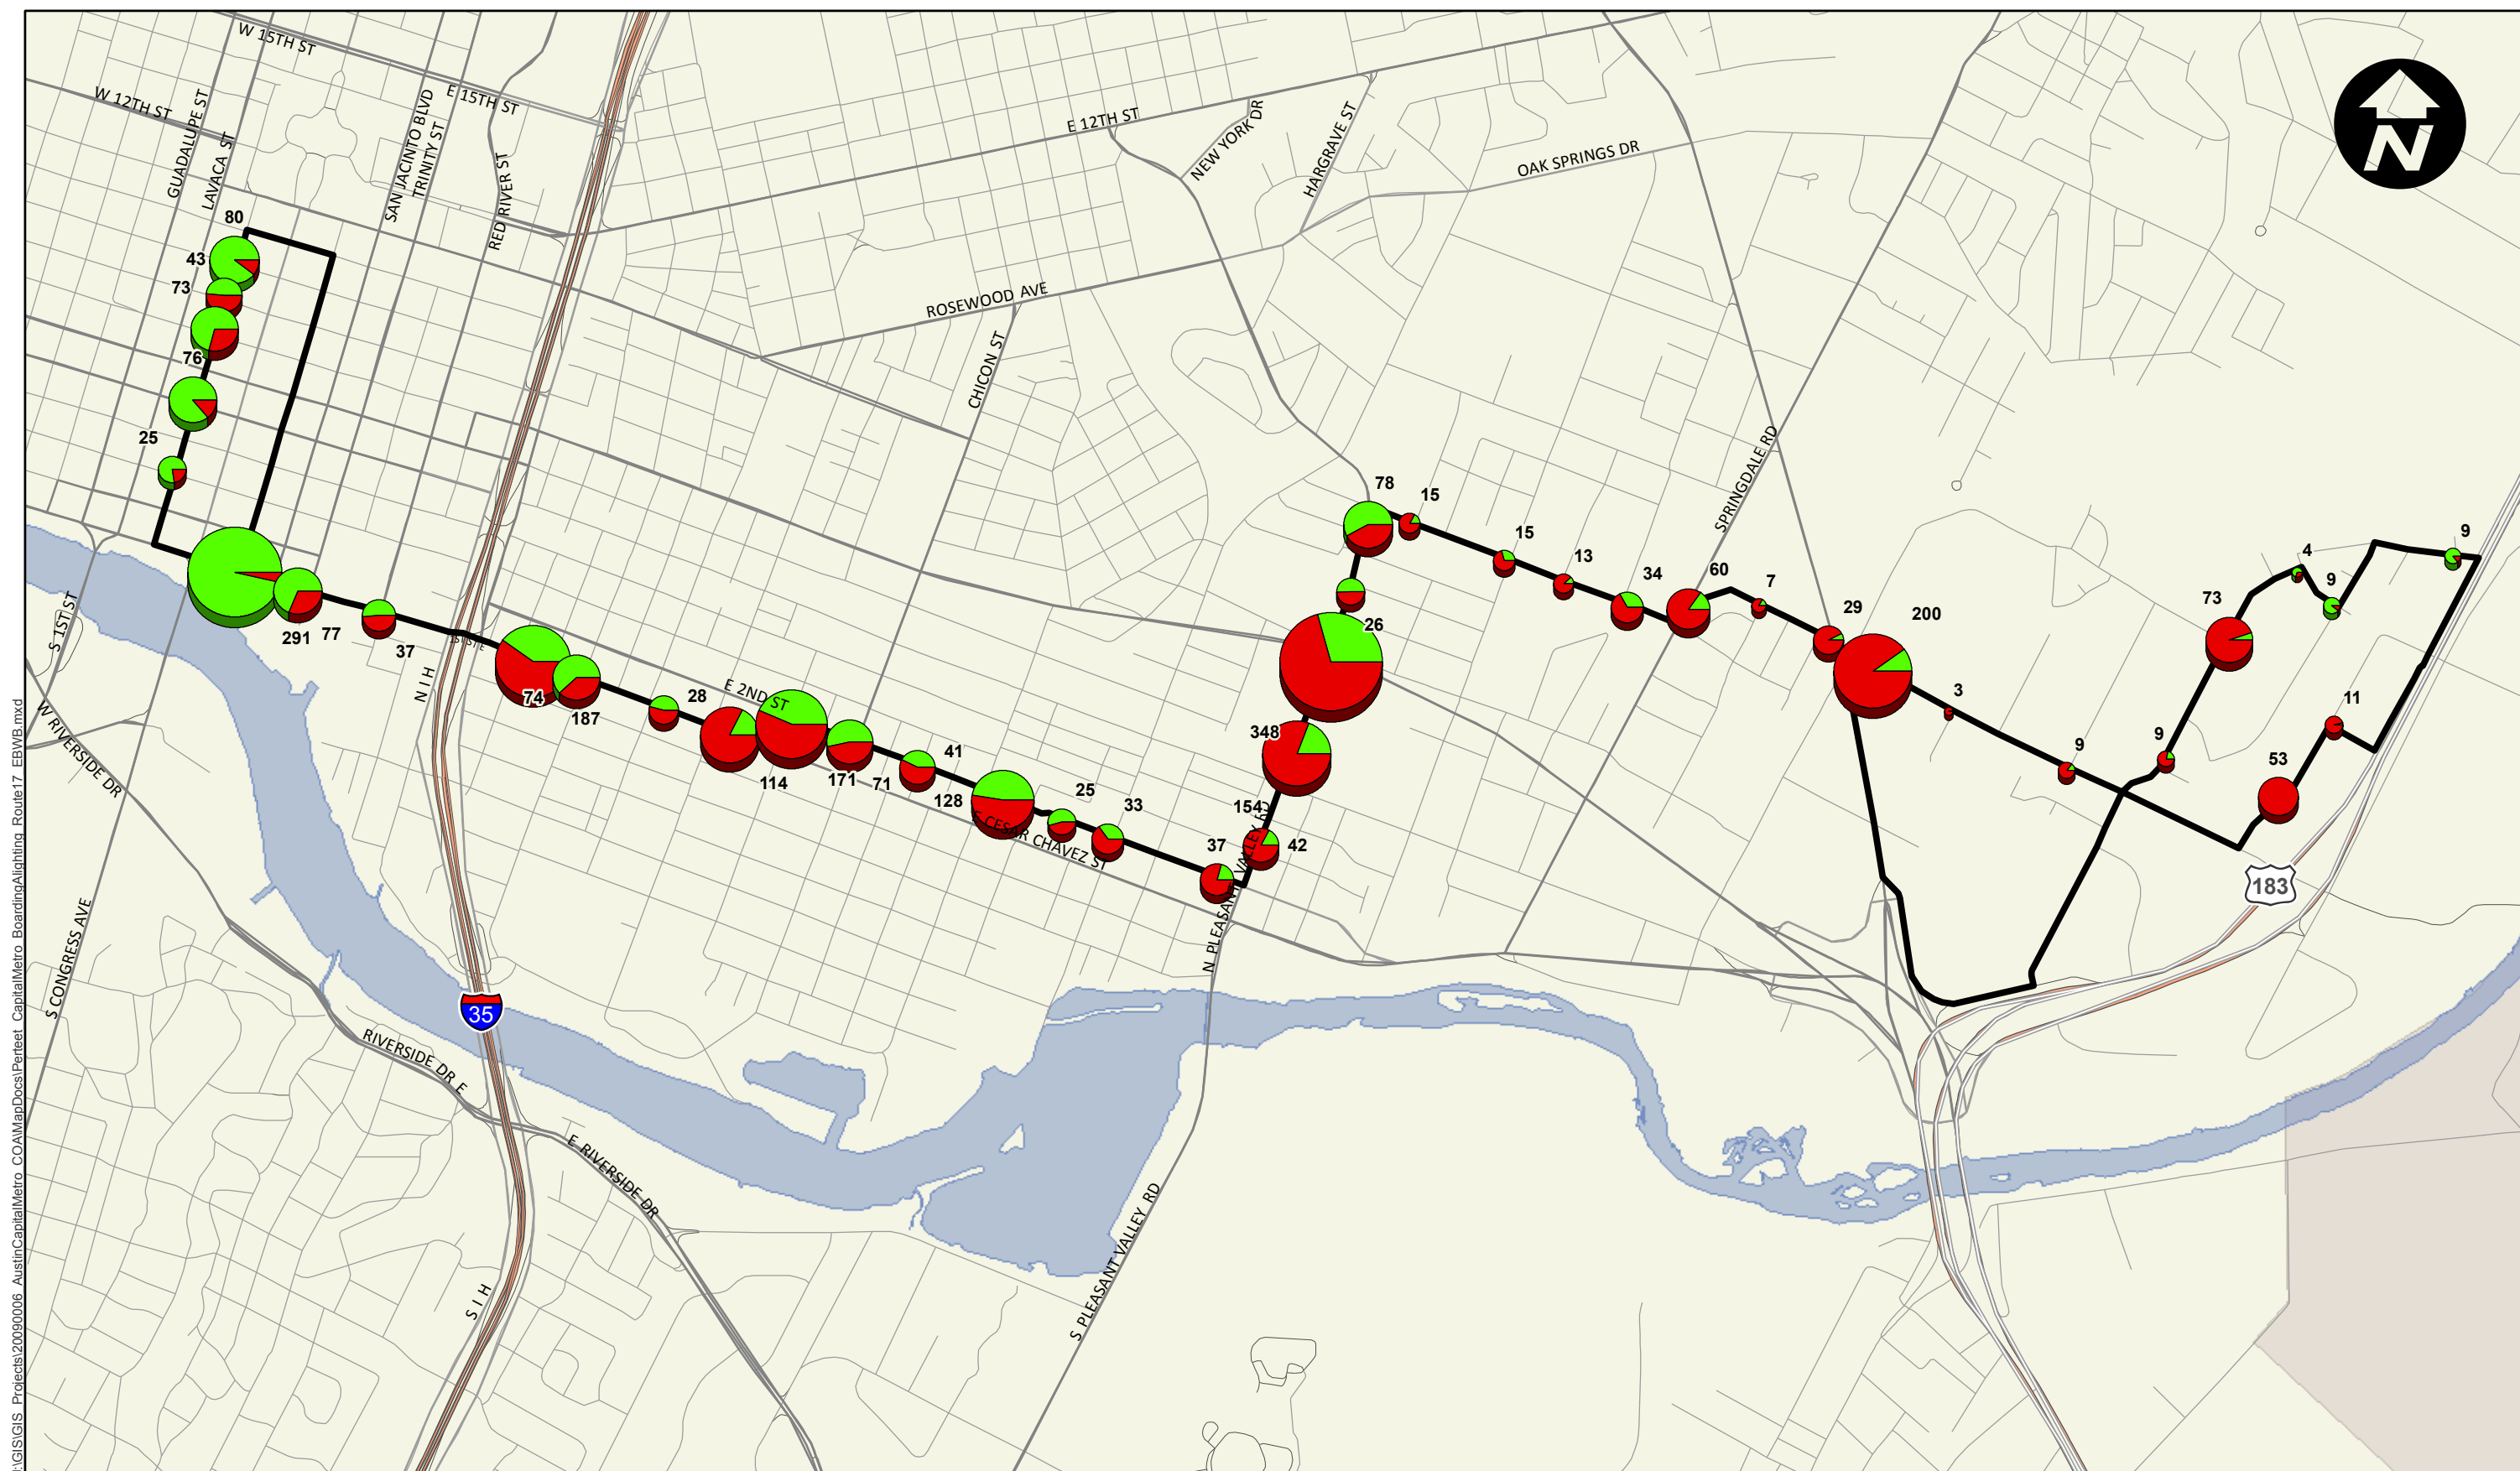

J:\GIS\GIS - Projects\20090006_AustinCapitalMetro_COA\MapDocs\Perteeet_CapitalMetro_BoardingAlighting_Route17_EBWB.mxd

Route 17 - Eastbound

- Boarding
- Alighting
- Route
- City of Austin

Austin Capital Metro
Boarding and Alighting
Route 17

Source: Capital Metro (2009); ESRI (2008)