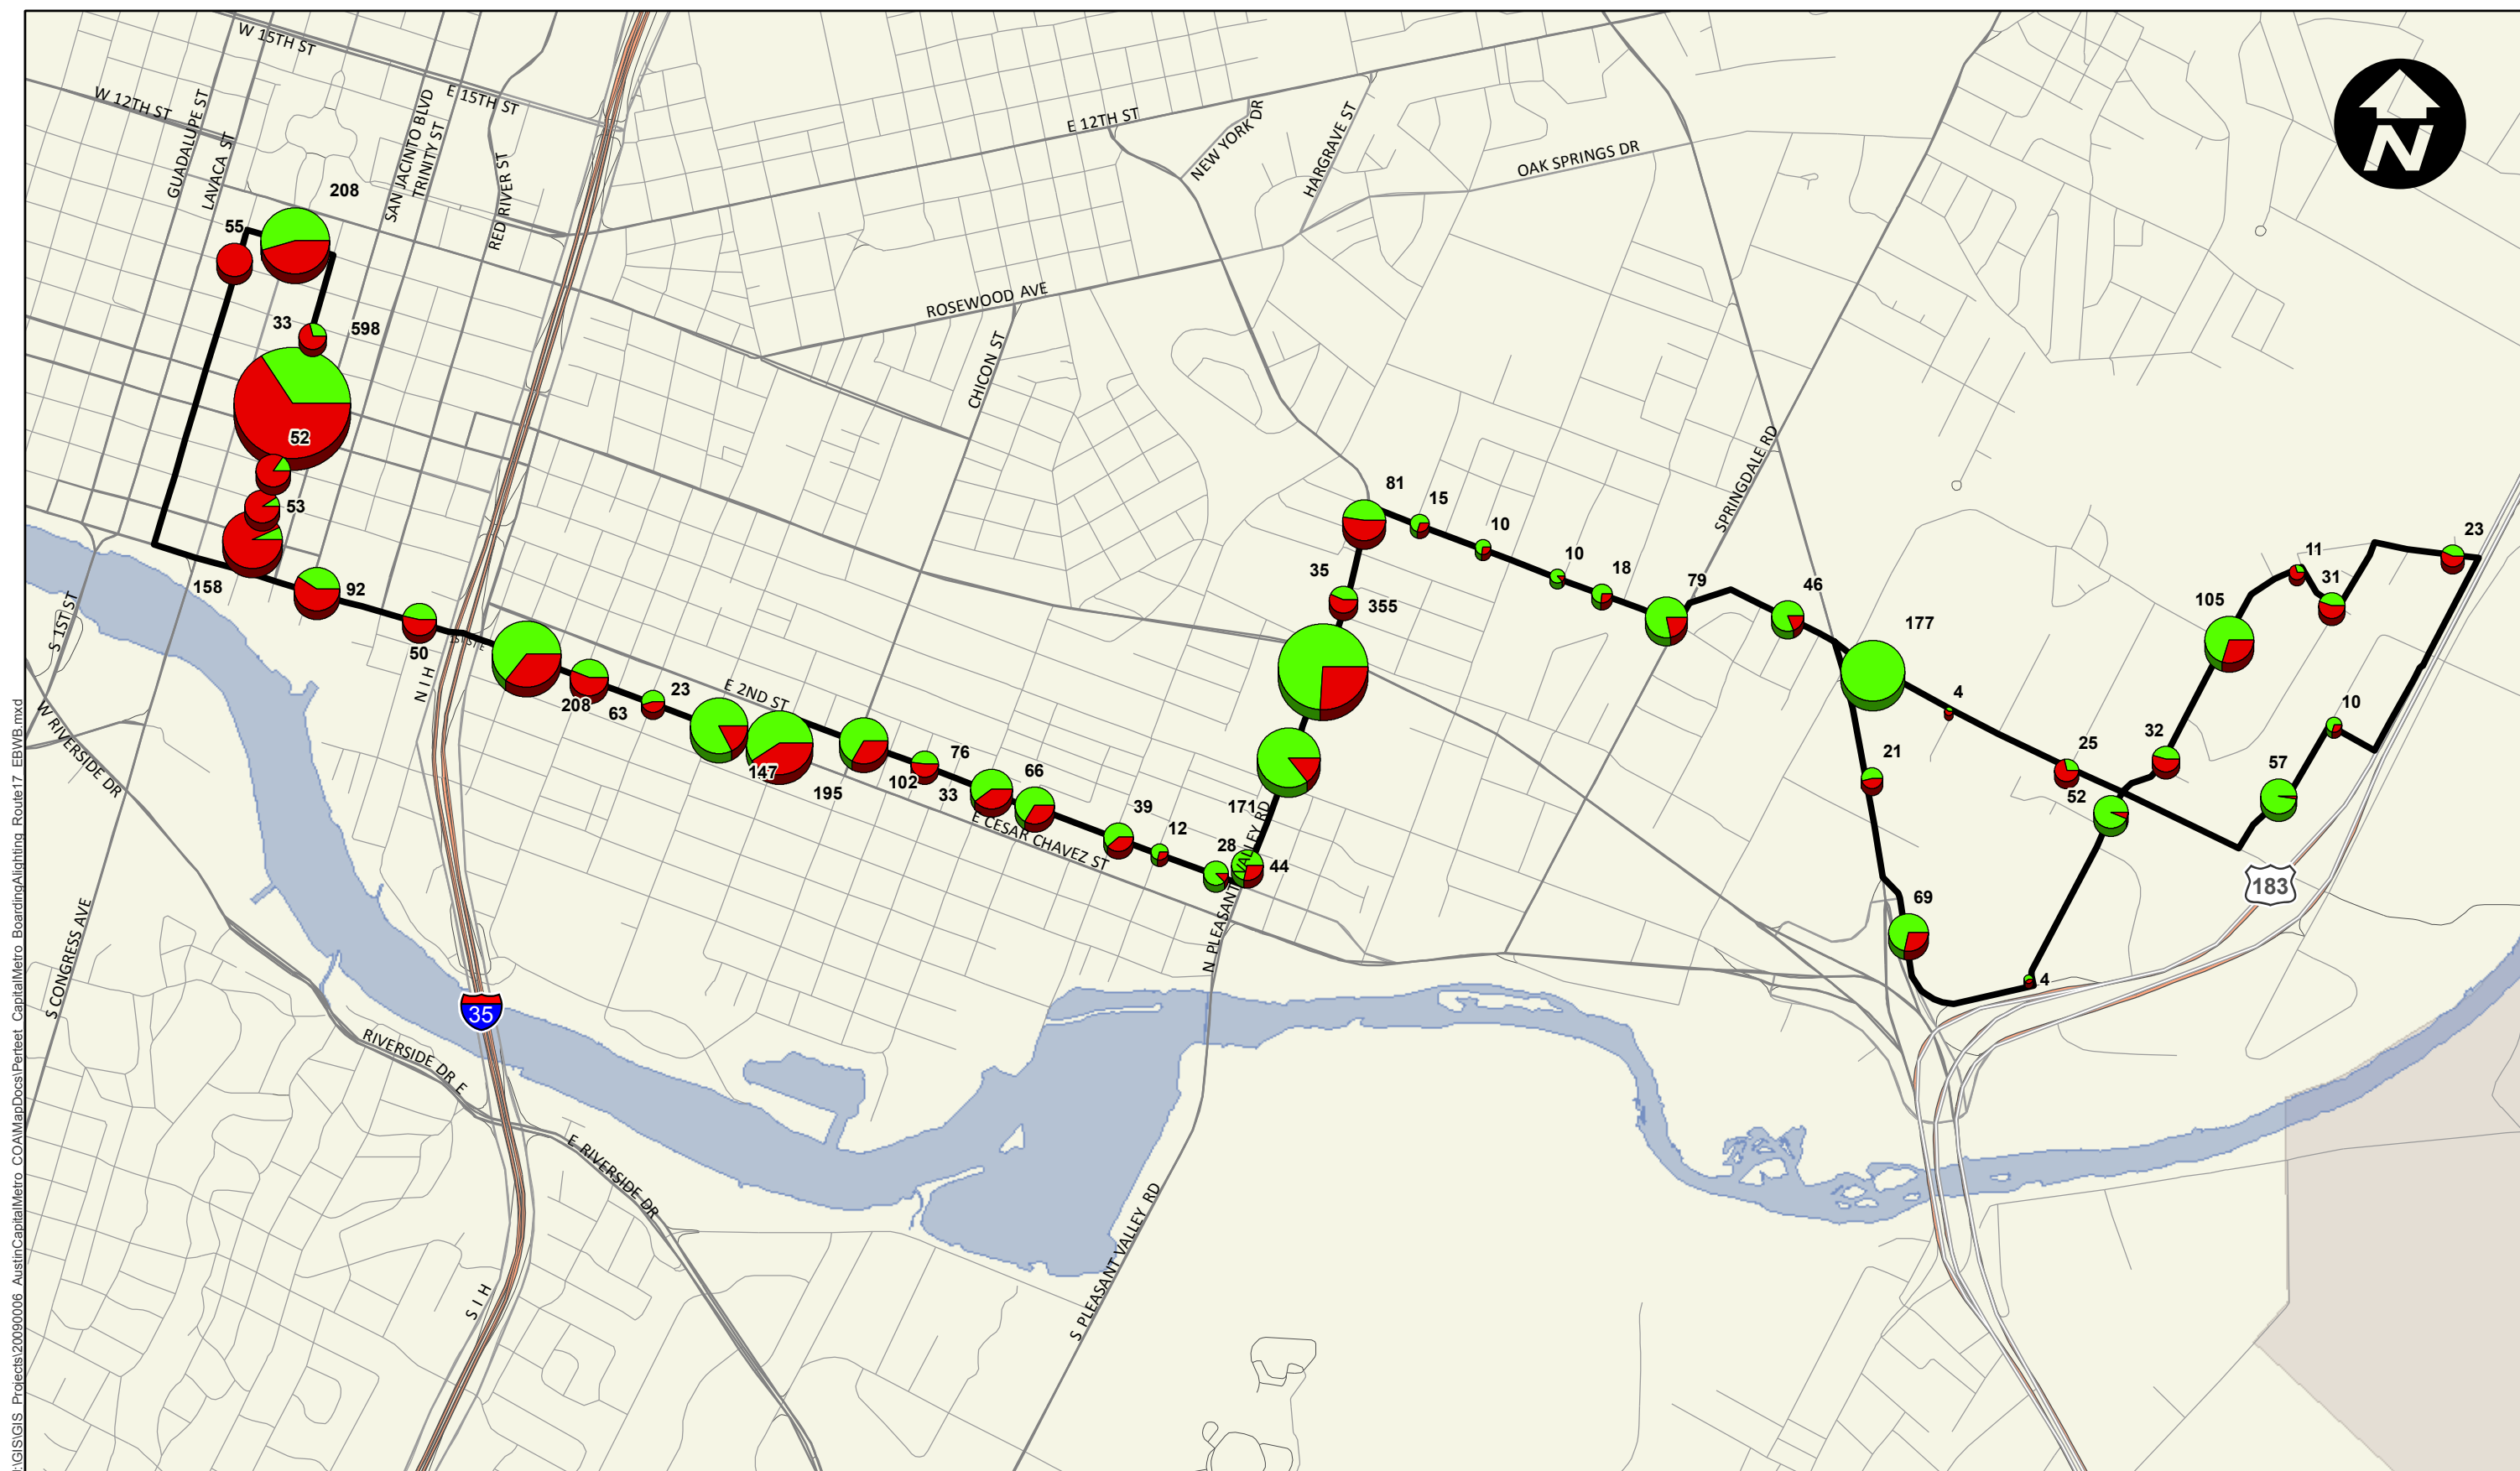

J:\GIS\GIS\_P\Projects\20090006\_AustinCapitalMetro\_COA\MapDocs\Perteeet\_CapitalMetro\_BoardingAlighting\_Route17\_EBWB.mxd

- Route 17 - Westbound**
- Boarding
- Alighting
- Route
- City of Austin

Austin Capital Metro  
Boarding and Alighting  
Route 17

Source: Capital Metro (2009); ESRI (2008)