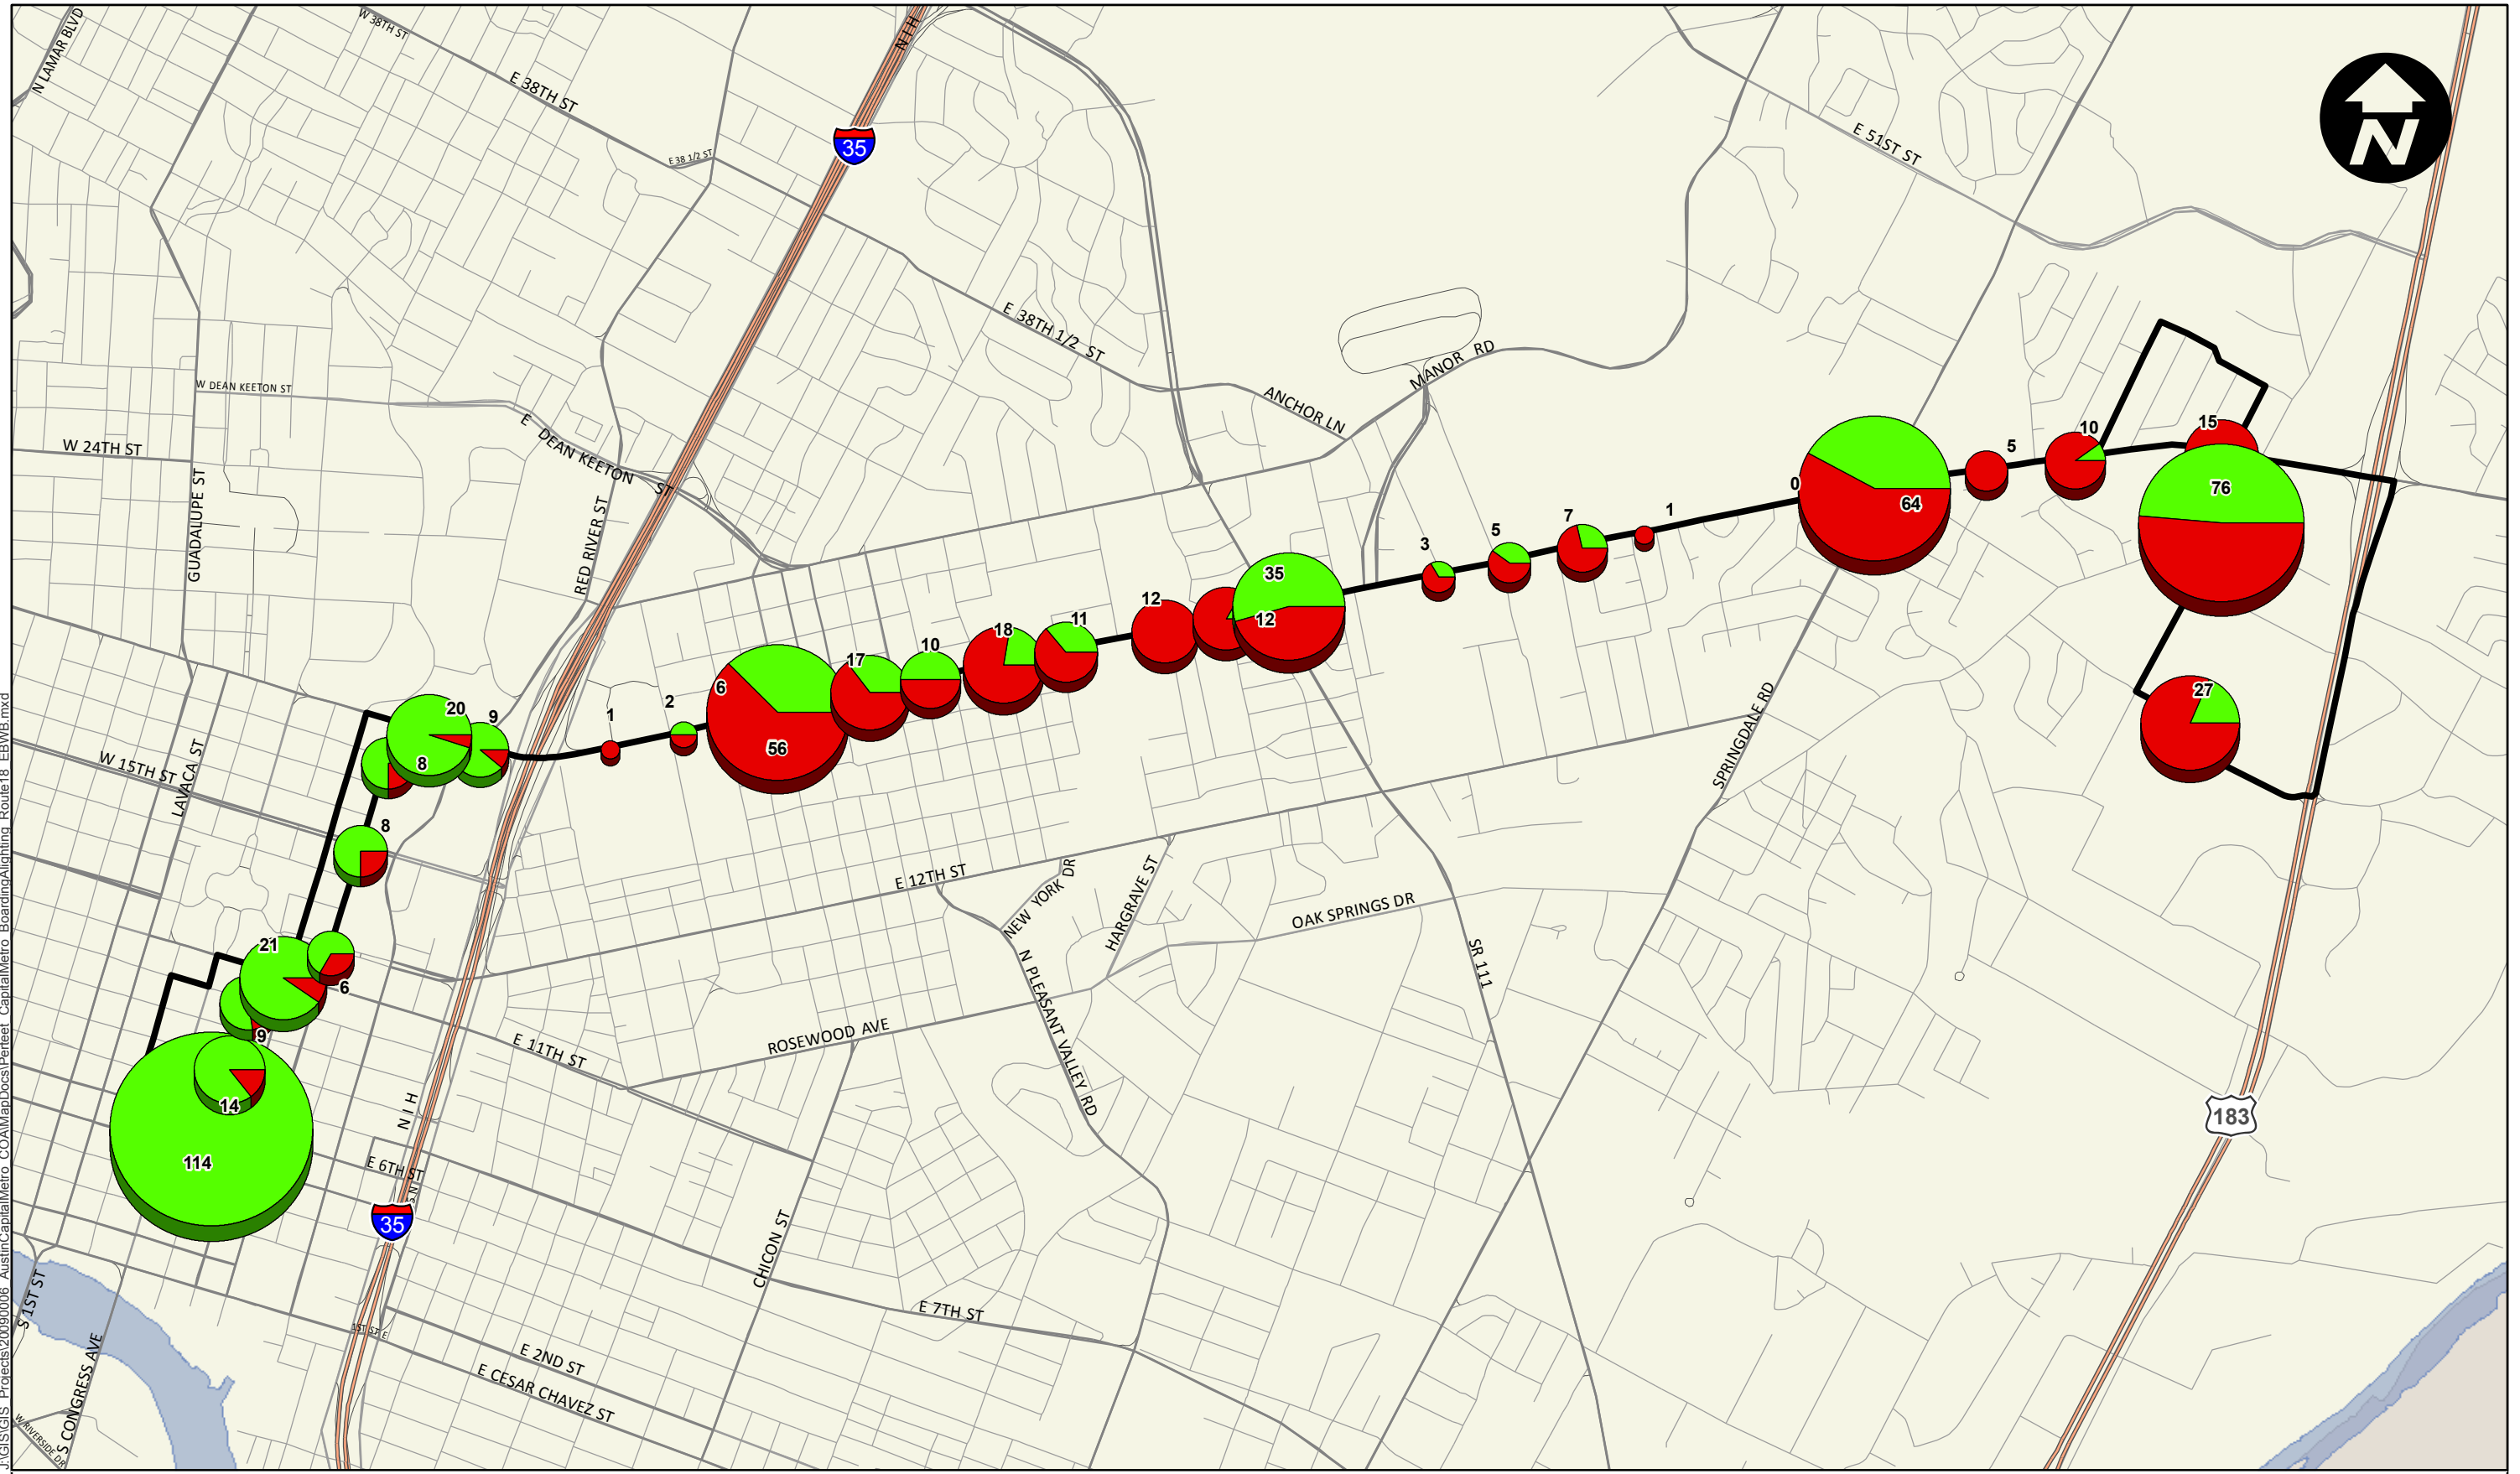

J:\GIS\GIS - Projects\20090006_AustinCapitalMetro_COA\MapDocs\Perteeet_CapitalMetro_BoardingAlighting_Route18_EBWB.mxd

Route 18 - Eastbound

- Boarding
- Alighting
- Route
- City of Austin

Austin Capital Metro
Boarding and Alighting
Route 18

Source: Capital Metro (2009); City of Austin (2009), ESRI (2008)