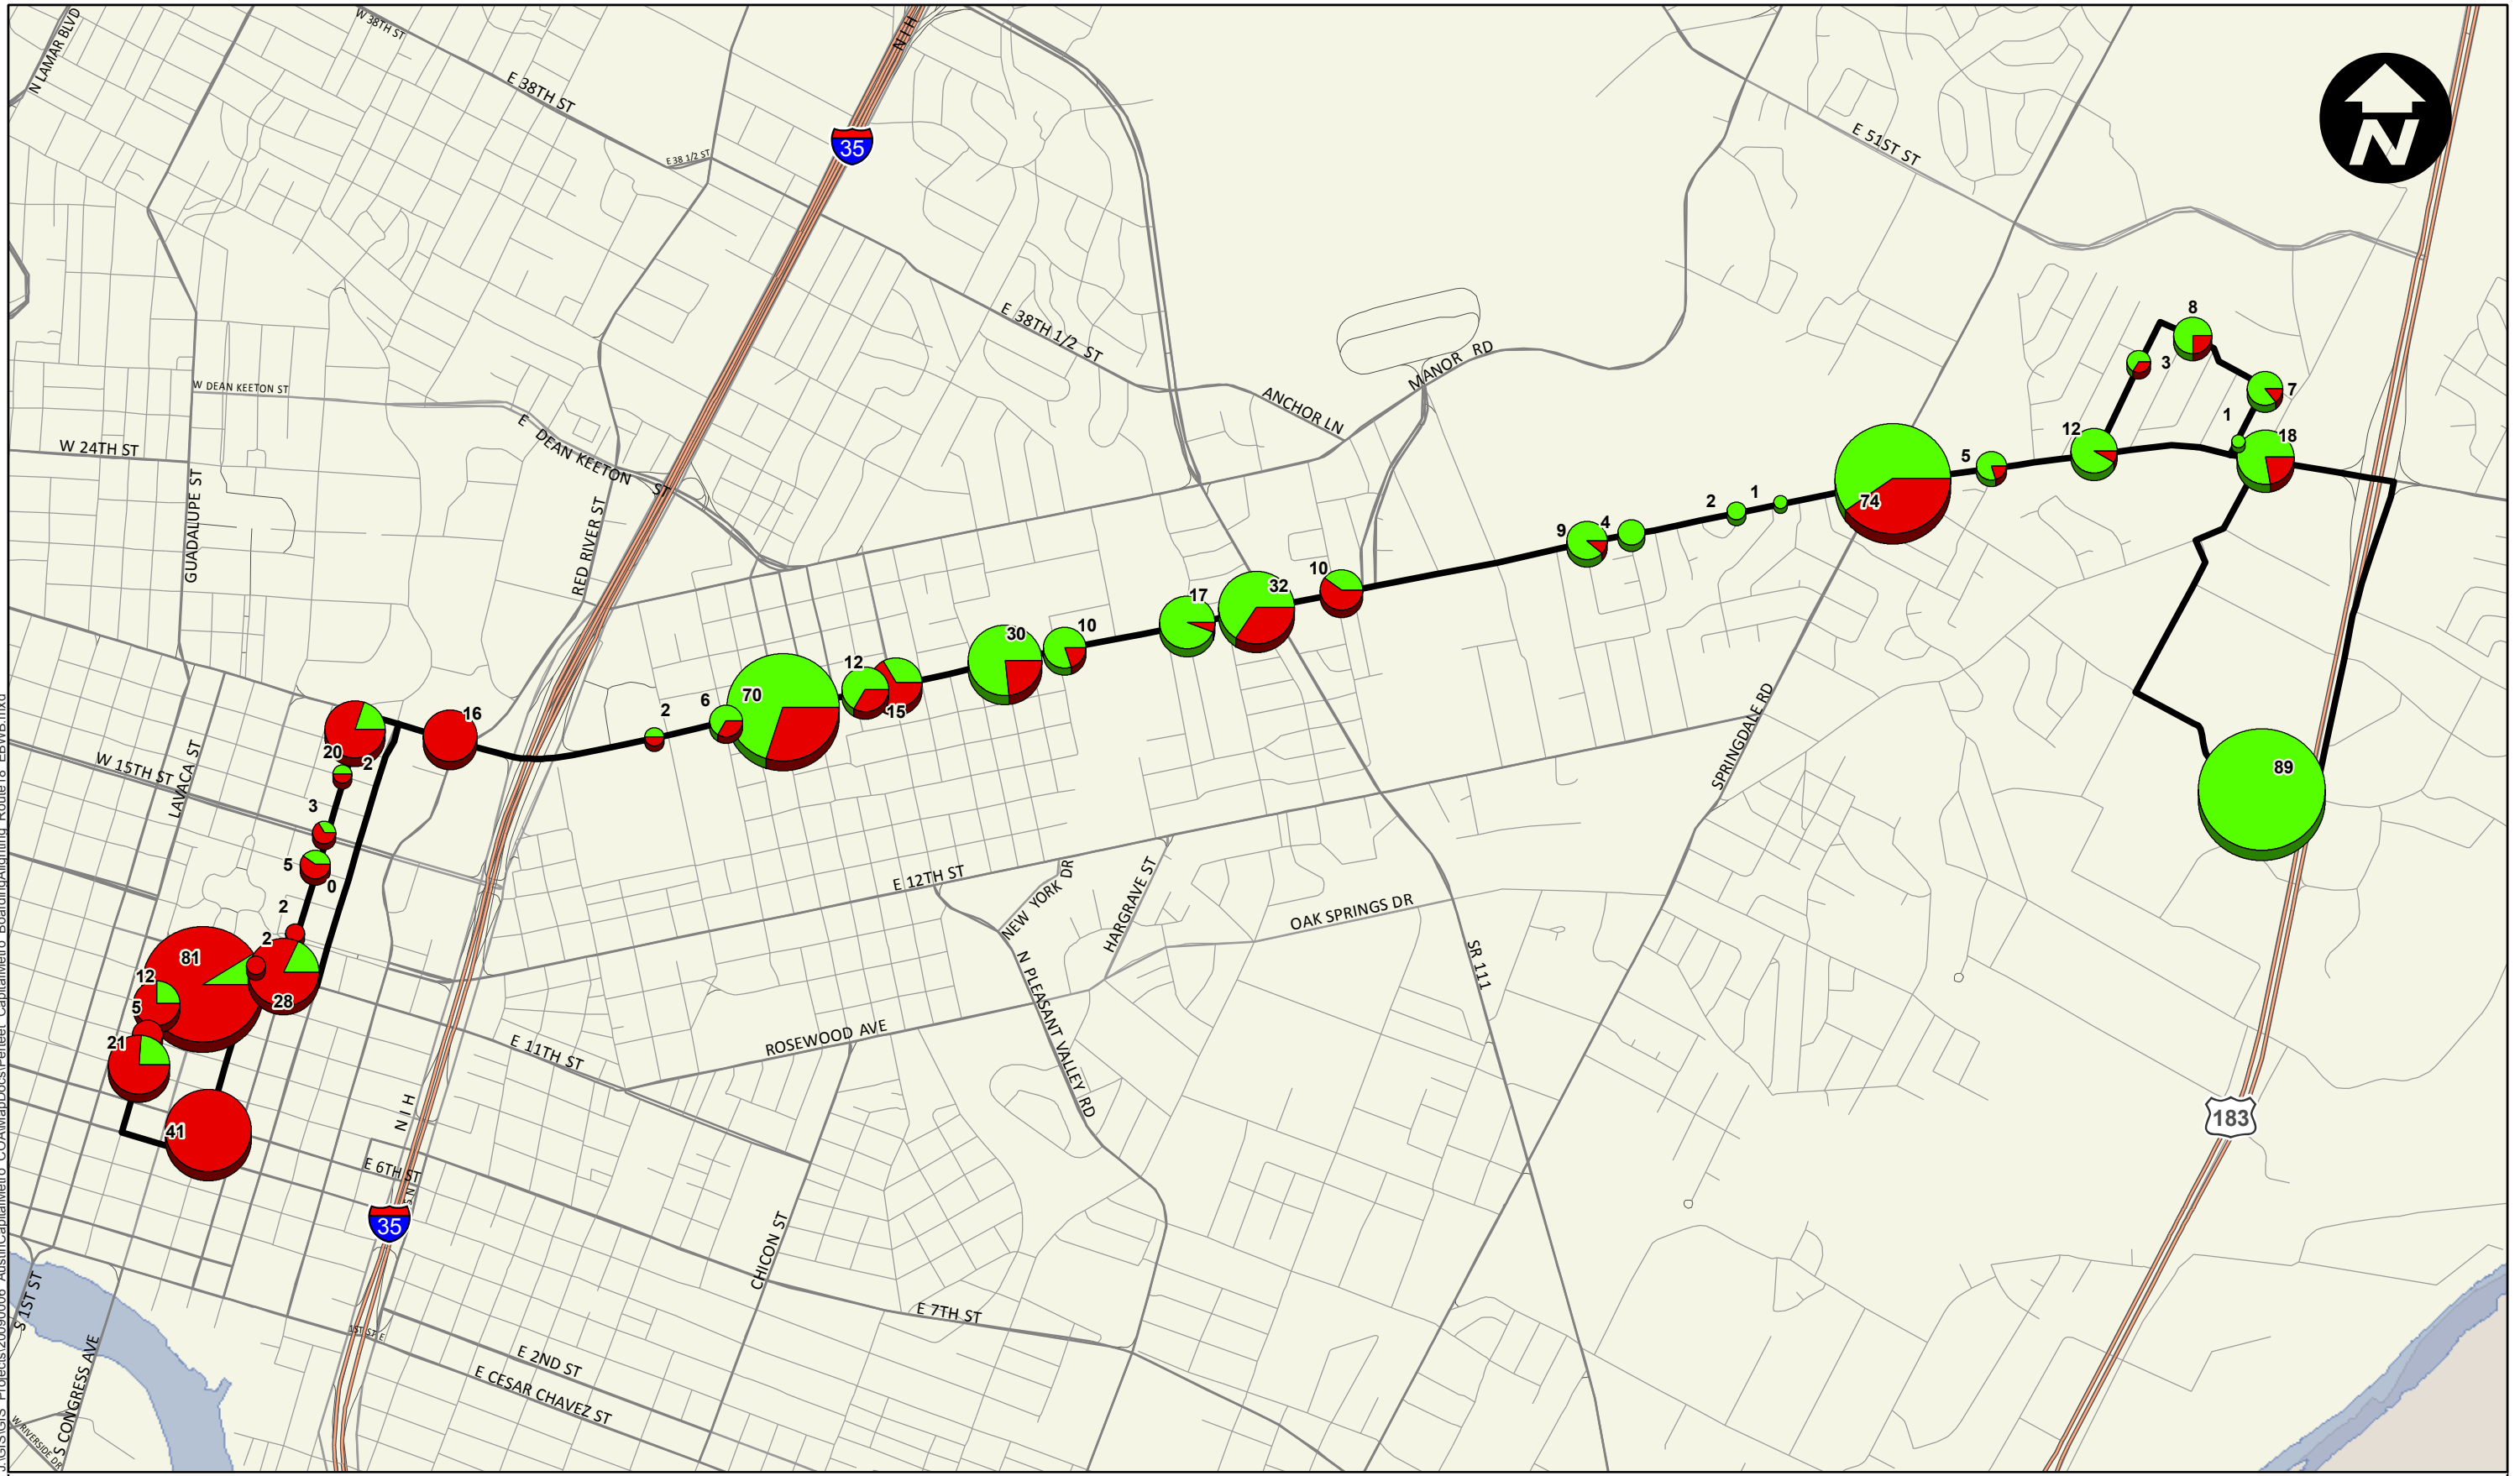

J:\GIS\GIS - Projects\20090006_Austin\CapitalMetro_COA\MapDocs\Perteeet_CapitalMetro_Boarding\Alighting_Route18_EBW\B.mxd

Route 18 - Westbound

- Boarding
- Alighting
- Route
- City of Austin

Austin Capital Metro
Boarding and Alighting
Route 18

Source: Capital Metro (2009); City of Austin (2009), ESRI (2008)