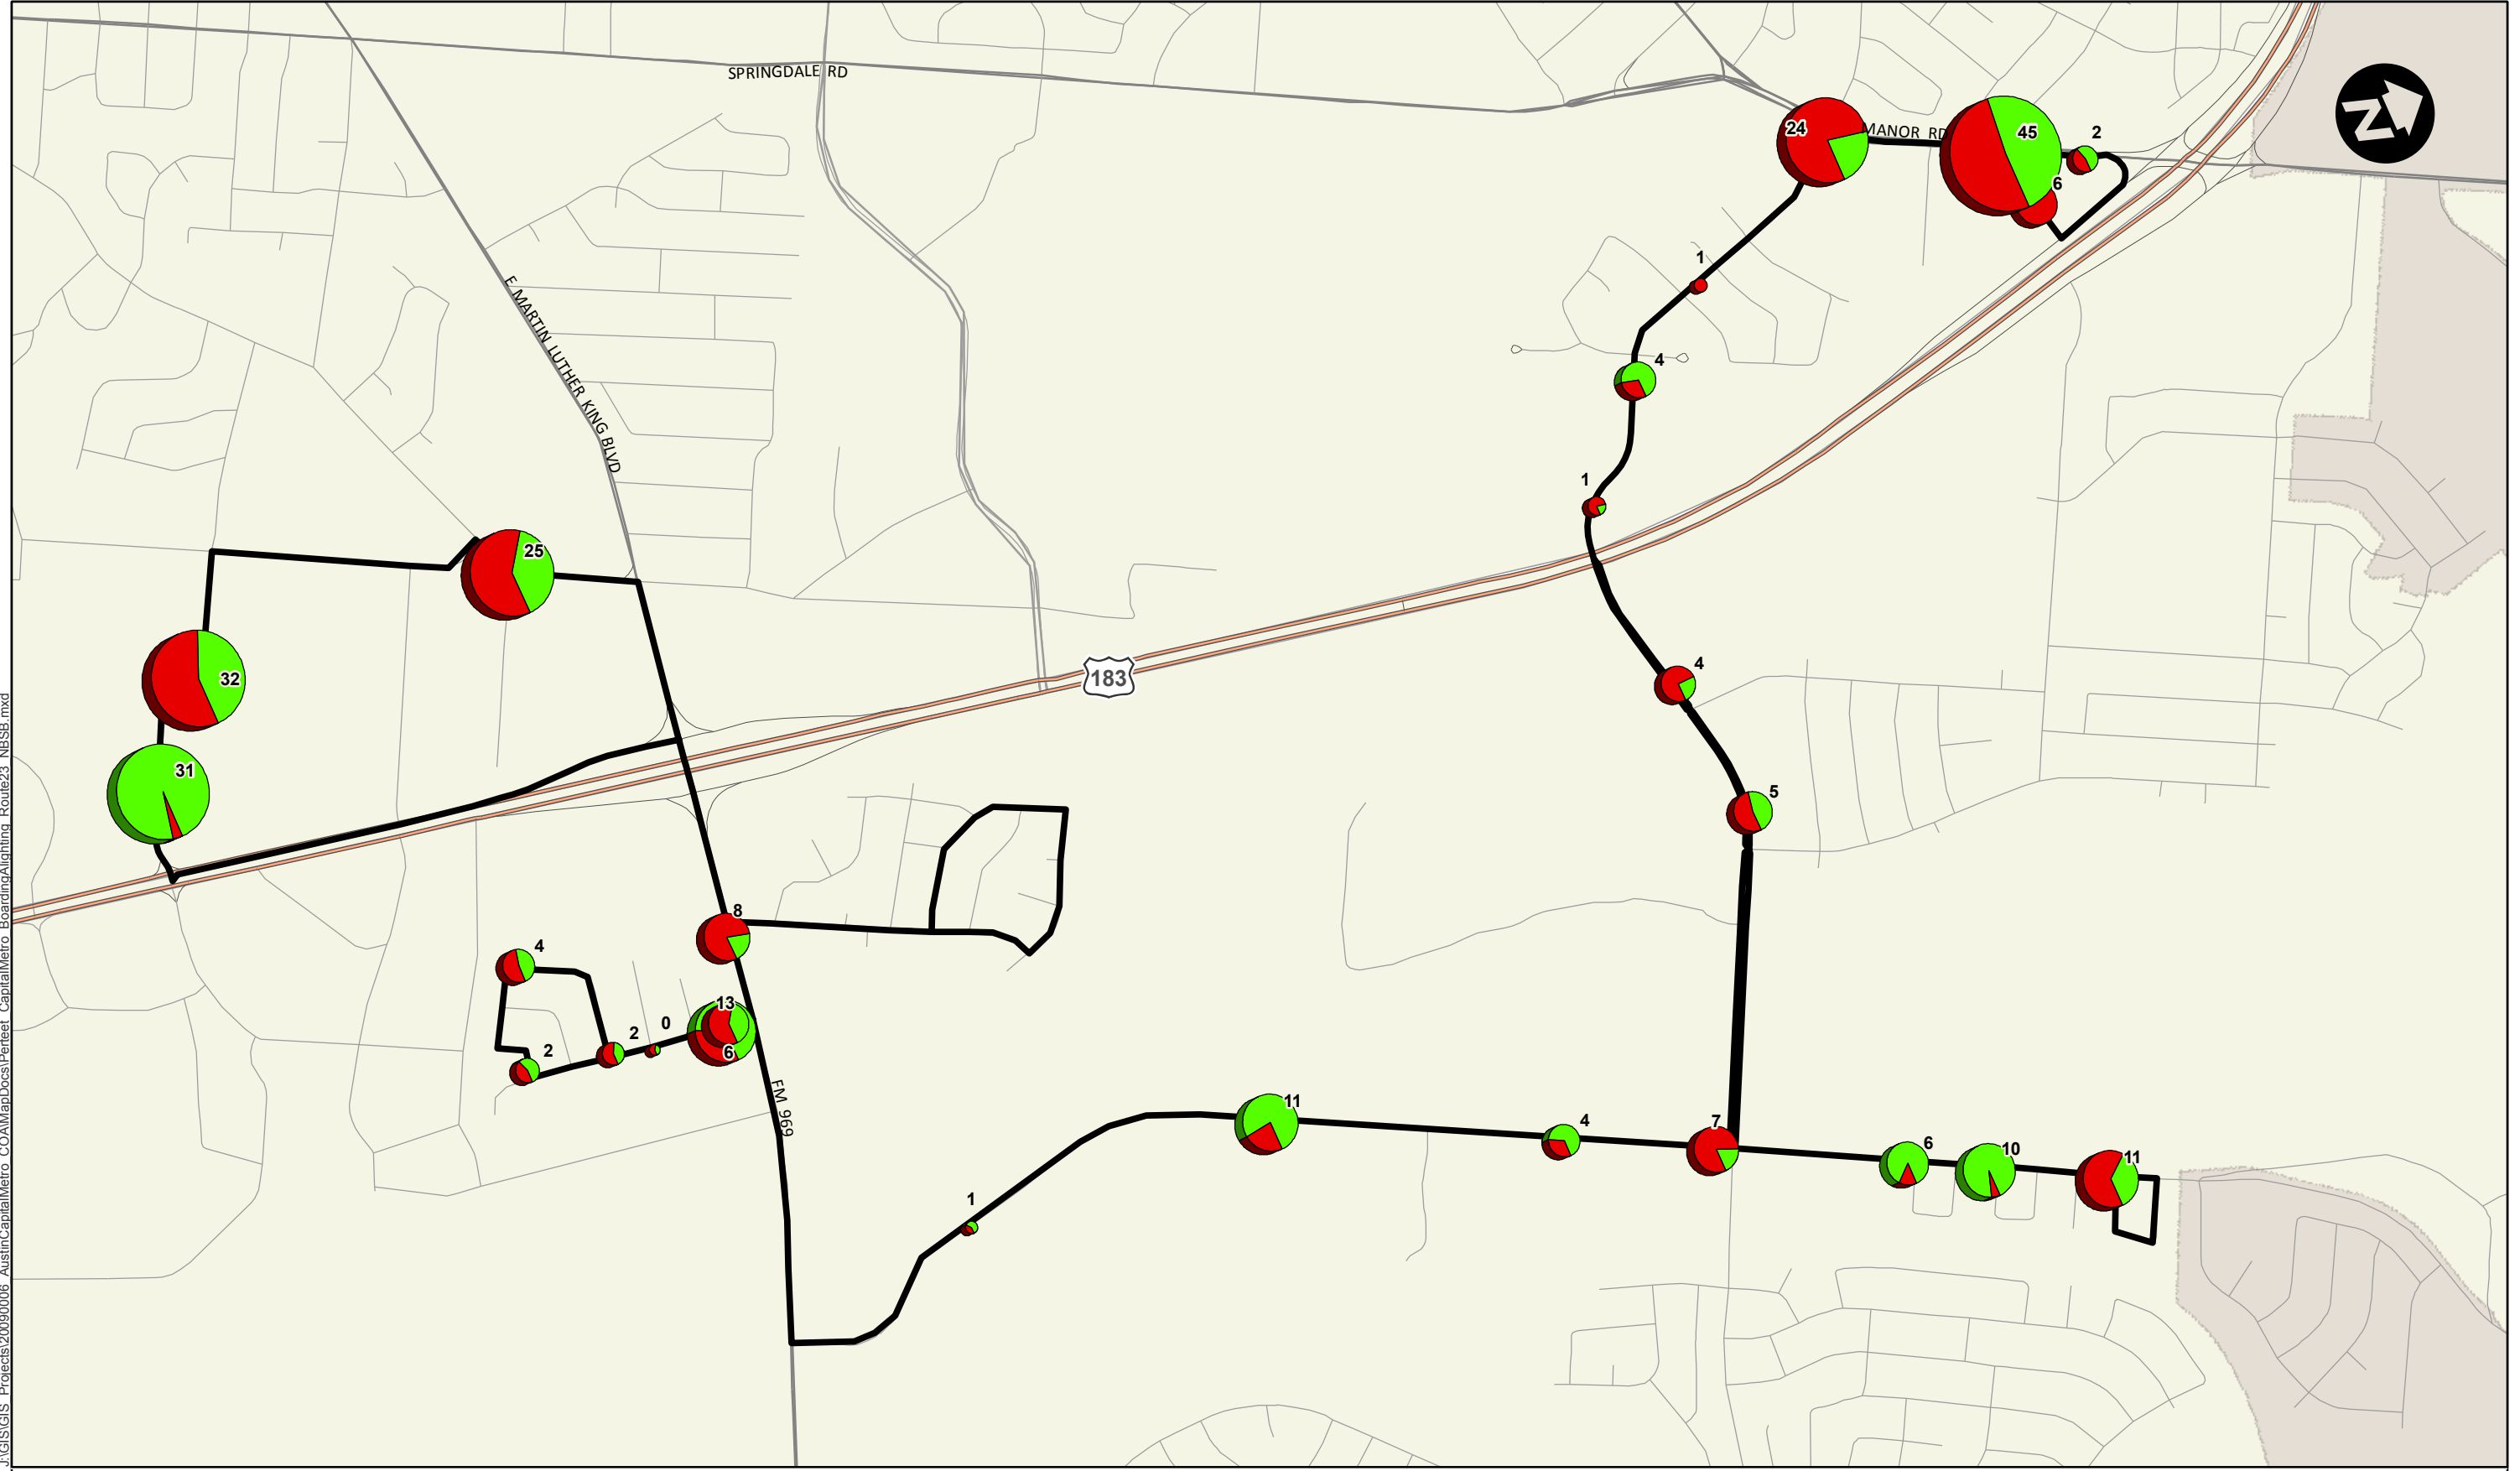

J:\GIS\GIS - Projects\20090006\_AustinCapitalMetro\_COA\MapDocs\Perteeet\_CapitalMetro\_BoardingAlighting\_Route23\_NBSB.mxd

**Route 23 - Northbound**

■ Boarding  
■ Alighting  
 Route  
 City of Austin

Austin Capital Metro  
Boarding and Alighting  
Route 23

Source: Capital Metro (2009); ESRI (2008)