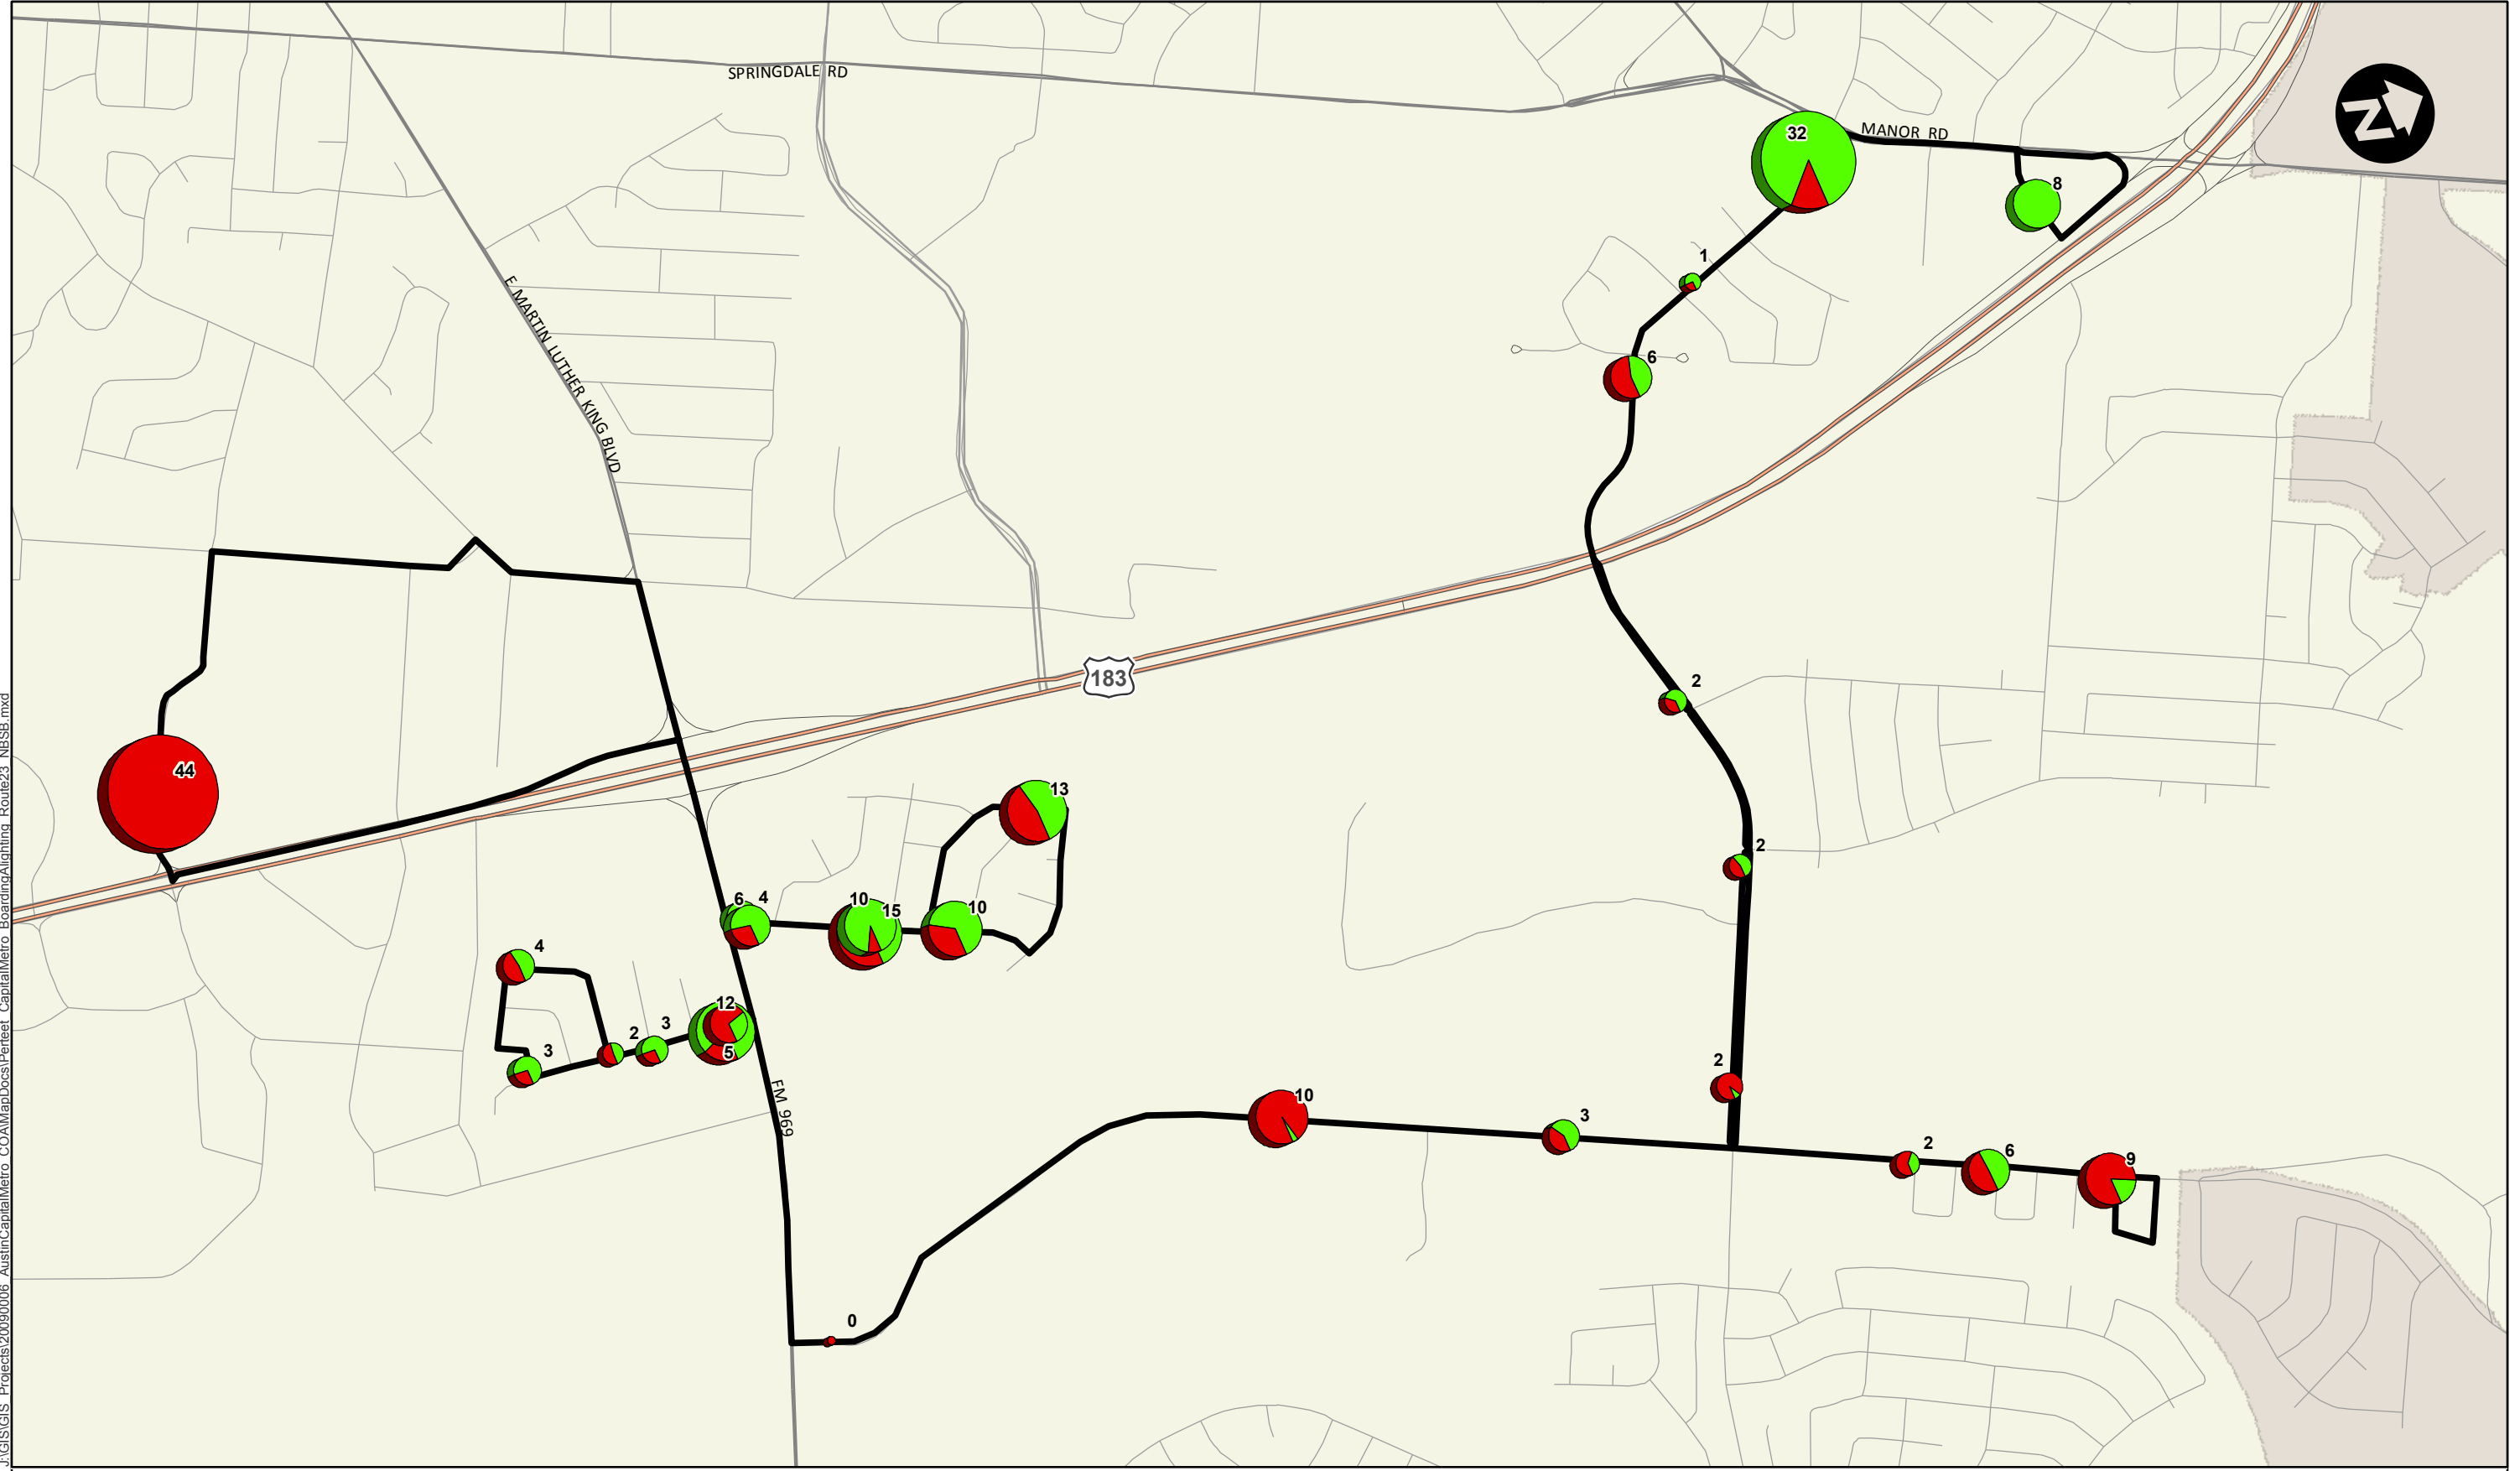

J:\GIS\GIS_P\Projects\20090006_AustinCapitalMetro_COAMapDocs\Perteeet_CapitalMetro_BoardingAlighting_Route23_NBSB.mxd

Route 23 - Southbound

- Boarding
- Alighting
- Route
- City of Austin

Austin Capital Metro
Boarding and Alighting
Route 23

Source: Capital Metro (2009); ESRI (2008)