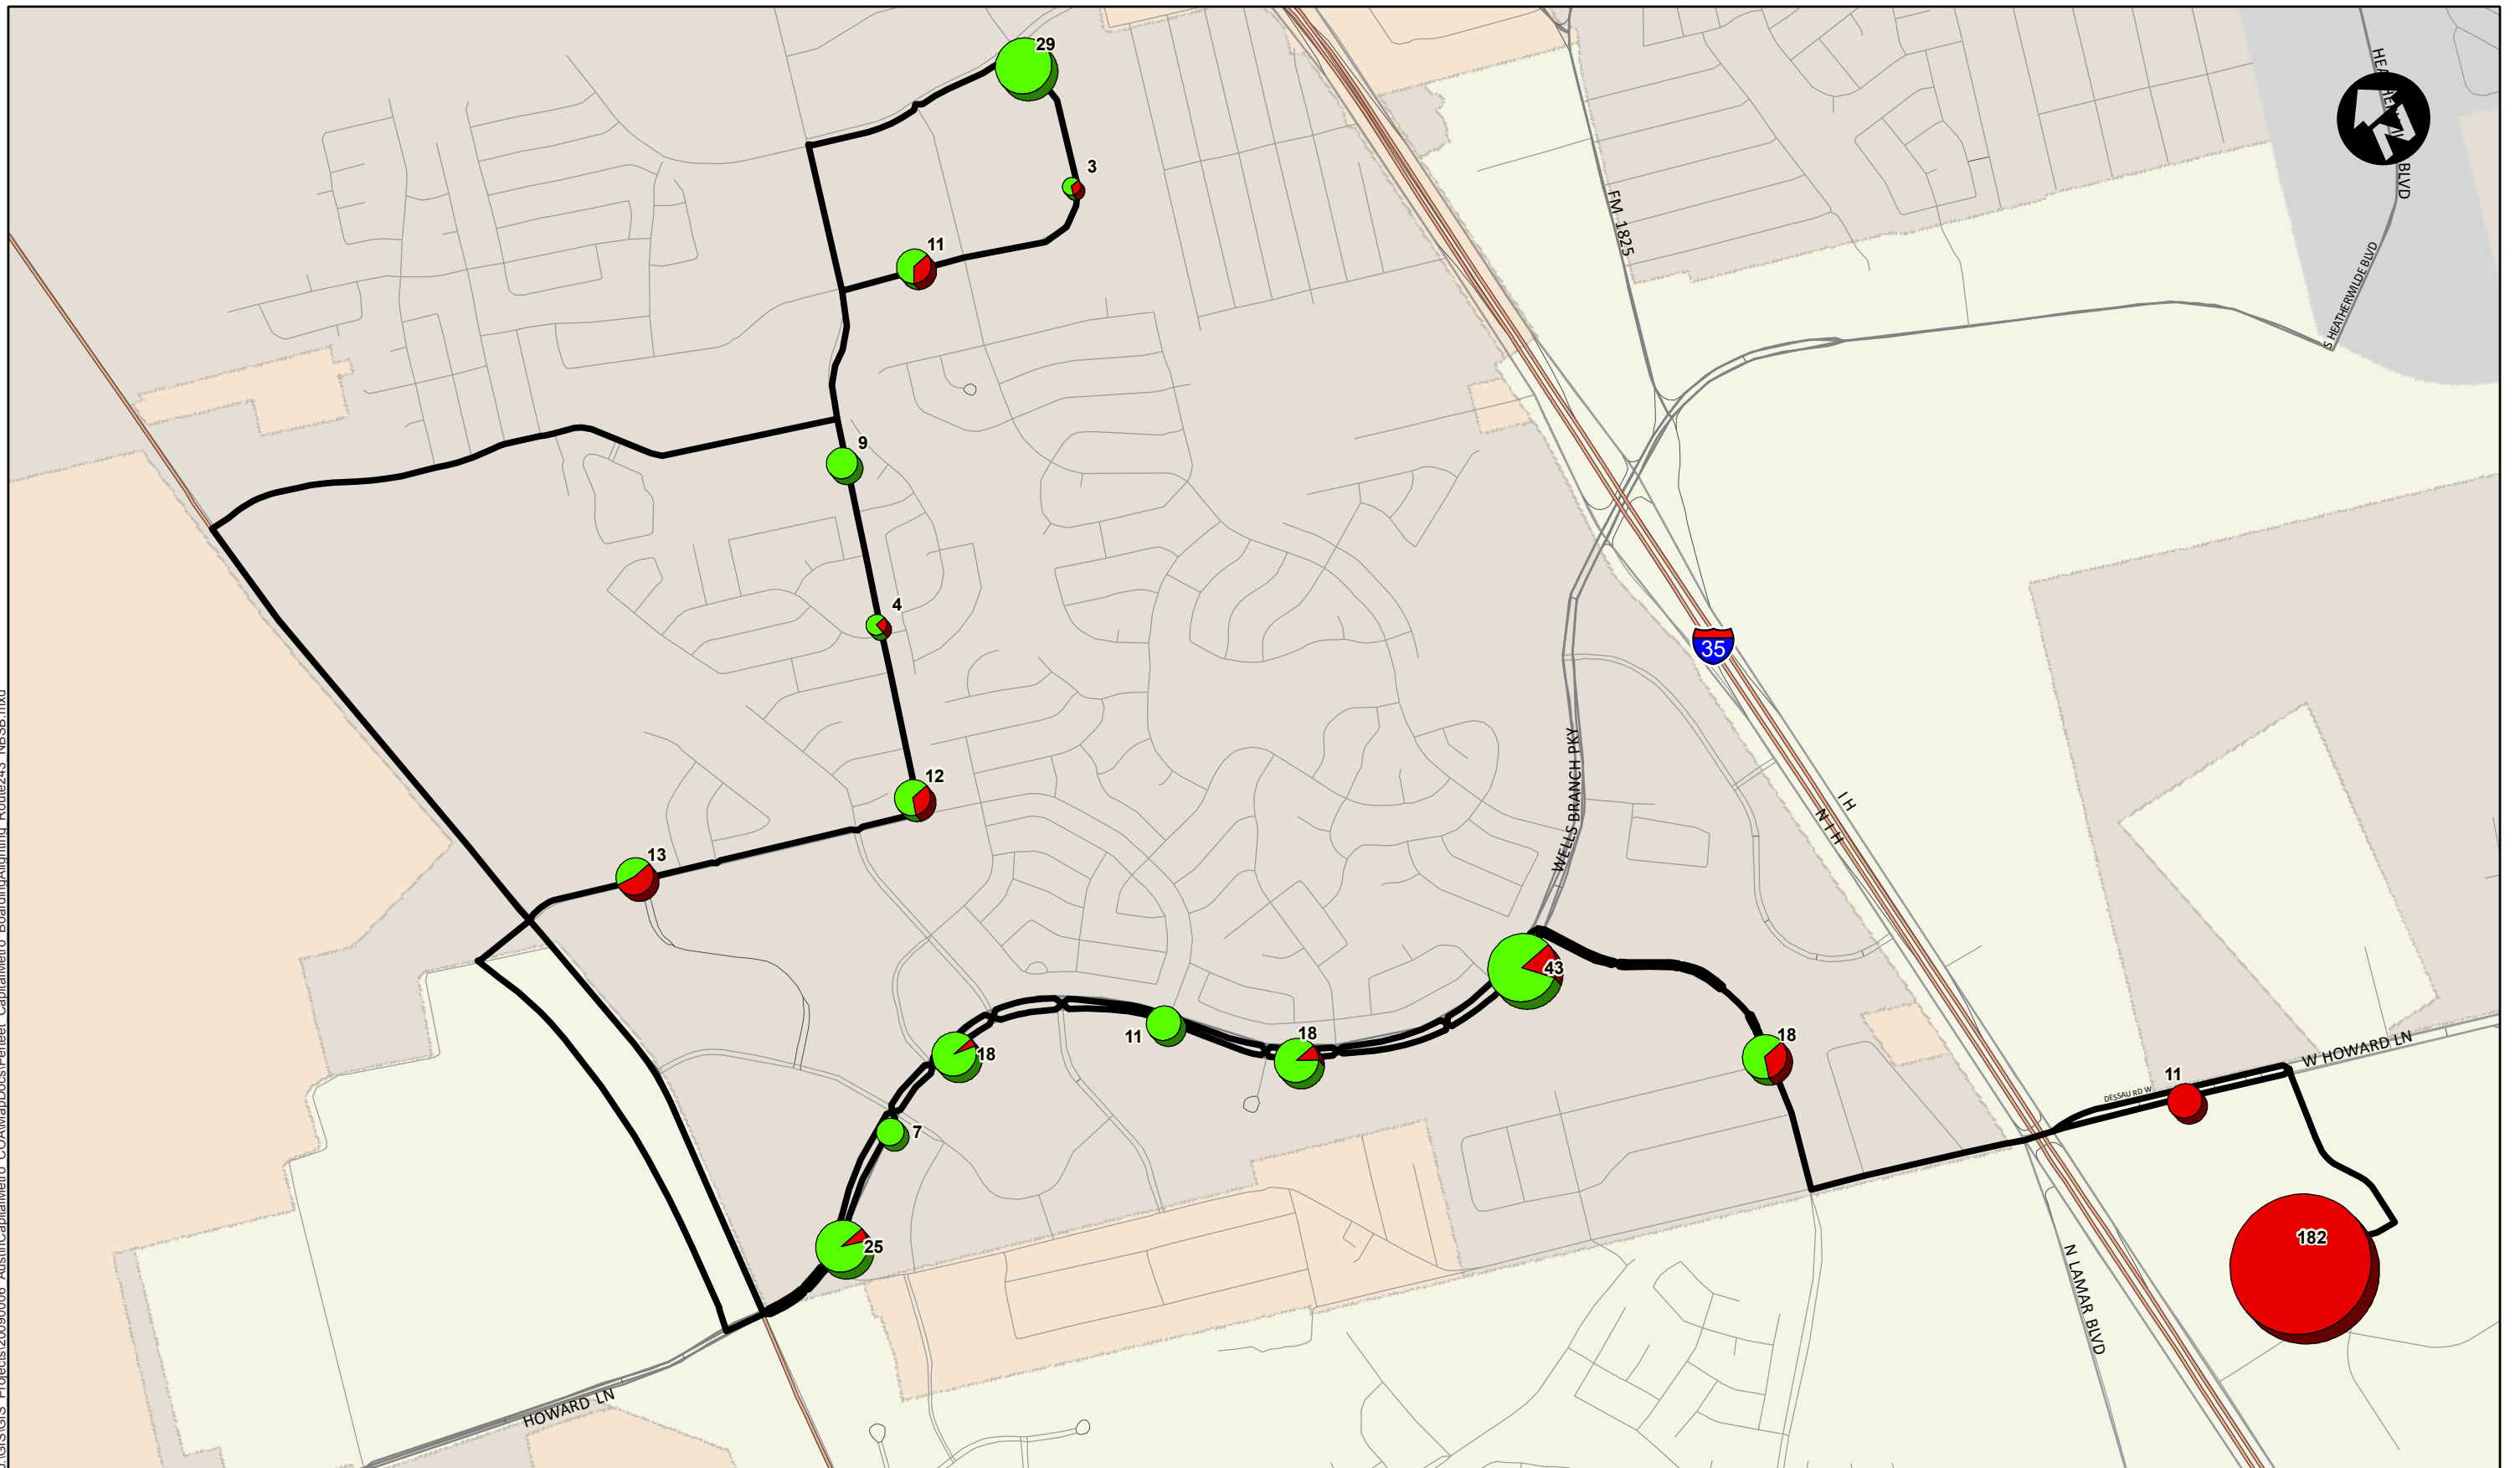

J:\GIS\GIS_P\Projects\20090006_AustinCapitalMetro_COAMapDocs\Perteeet_CapitalMetro_Boarding\Alighting_Route243_NBSB.mxd

Route 243 - Southbound

- Boarding
- Alighting
- Route
- City of Austin

Austin Capital Metro
Boarding and Alighting
Route 243

Source: Capital Metro (2009); ESRI (2008)