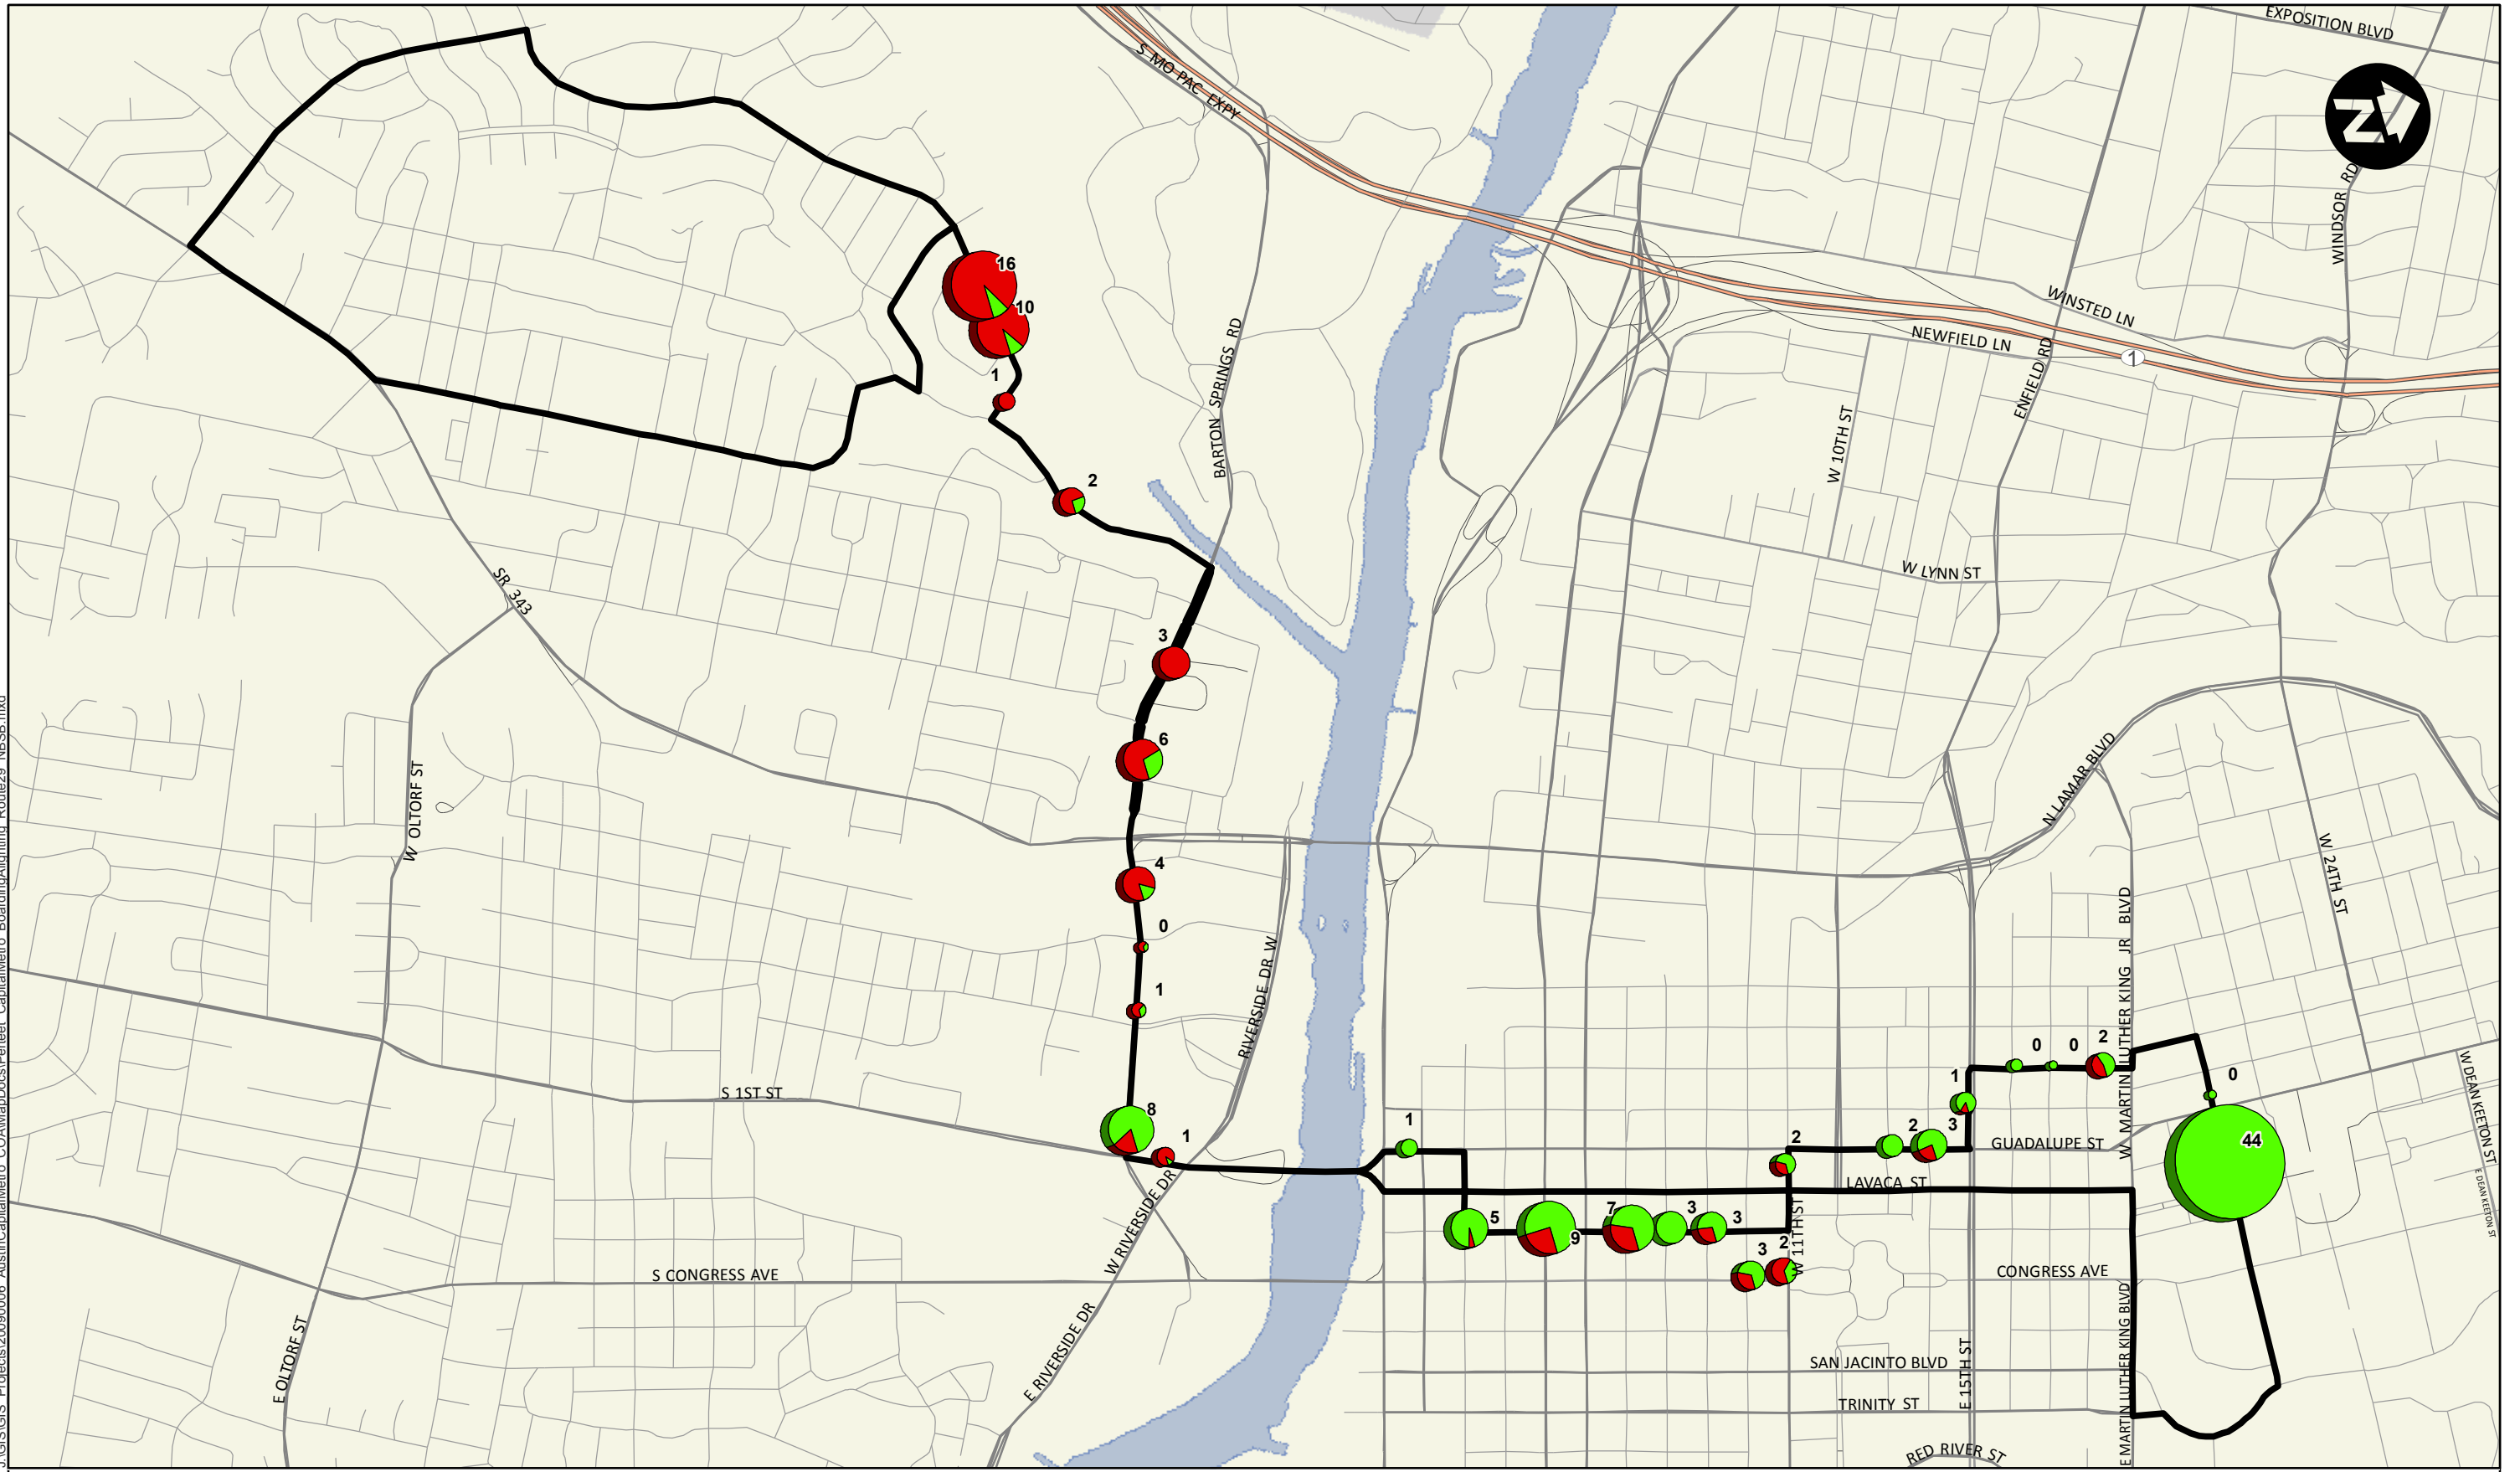

J:\GIS\GIS Projects\20090006\_AustinCapitalMetro\_COAMapDocs\Perteeet\_CapitalMetro\_BoardingAlighting\_Route29\_NBSB.mxd

**Route 29 - Southbound**

- Boarding
- Alighting
- Route
- City of Austin

Austin Capital Metro  
Boarding and Alighting  
Route 29

Source: Capital Metro (2009); ESRI (2008)