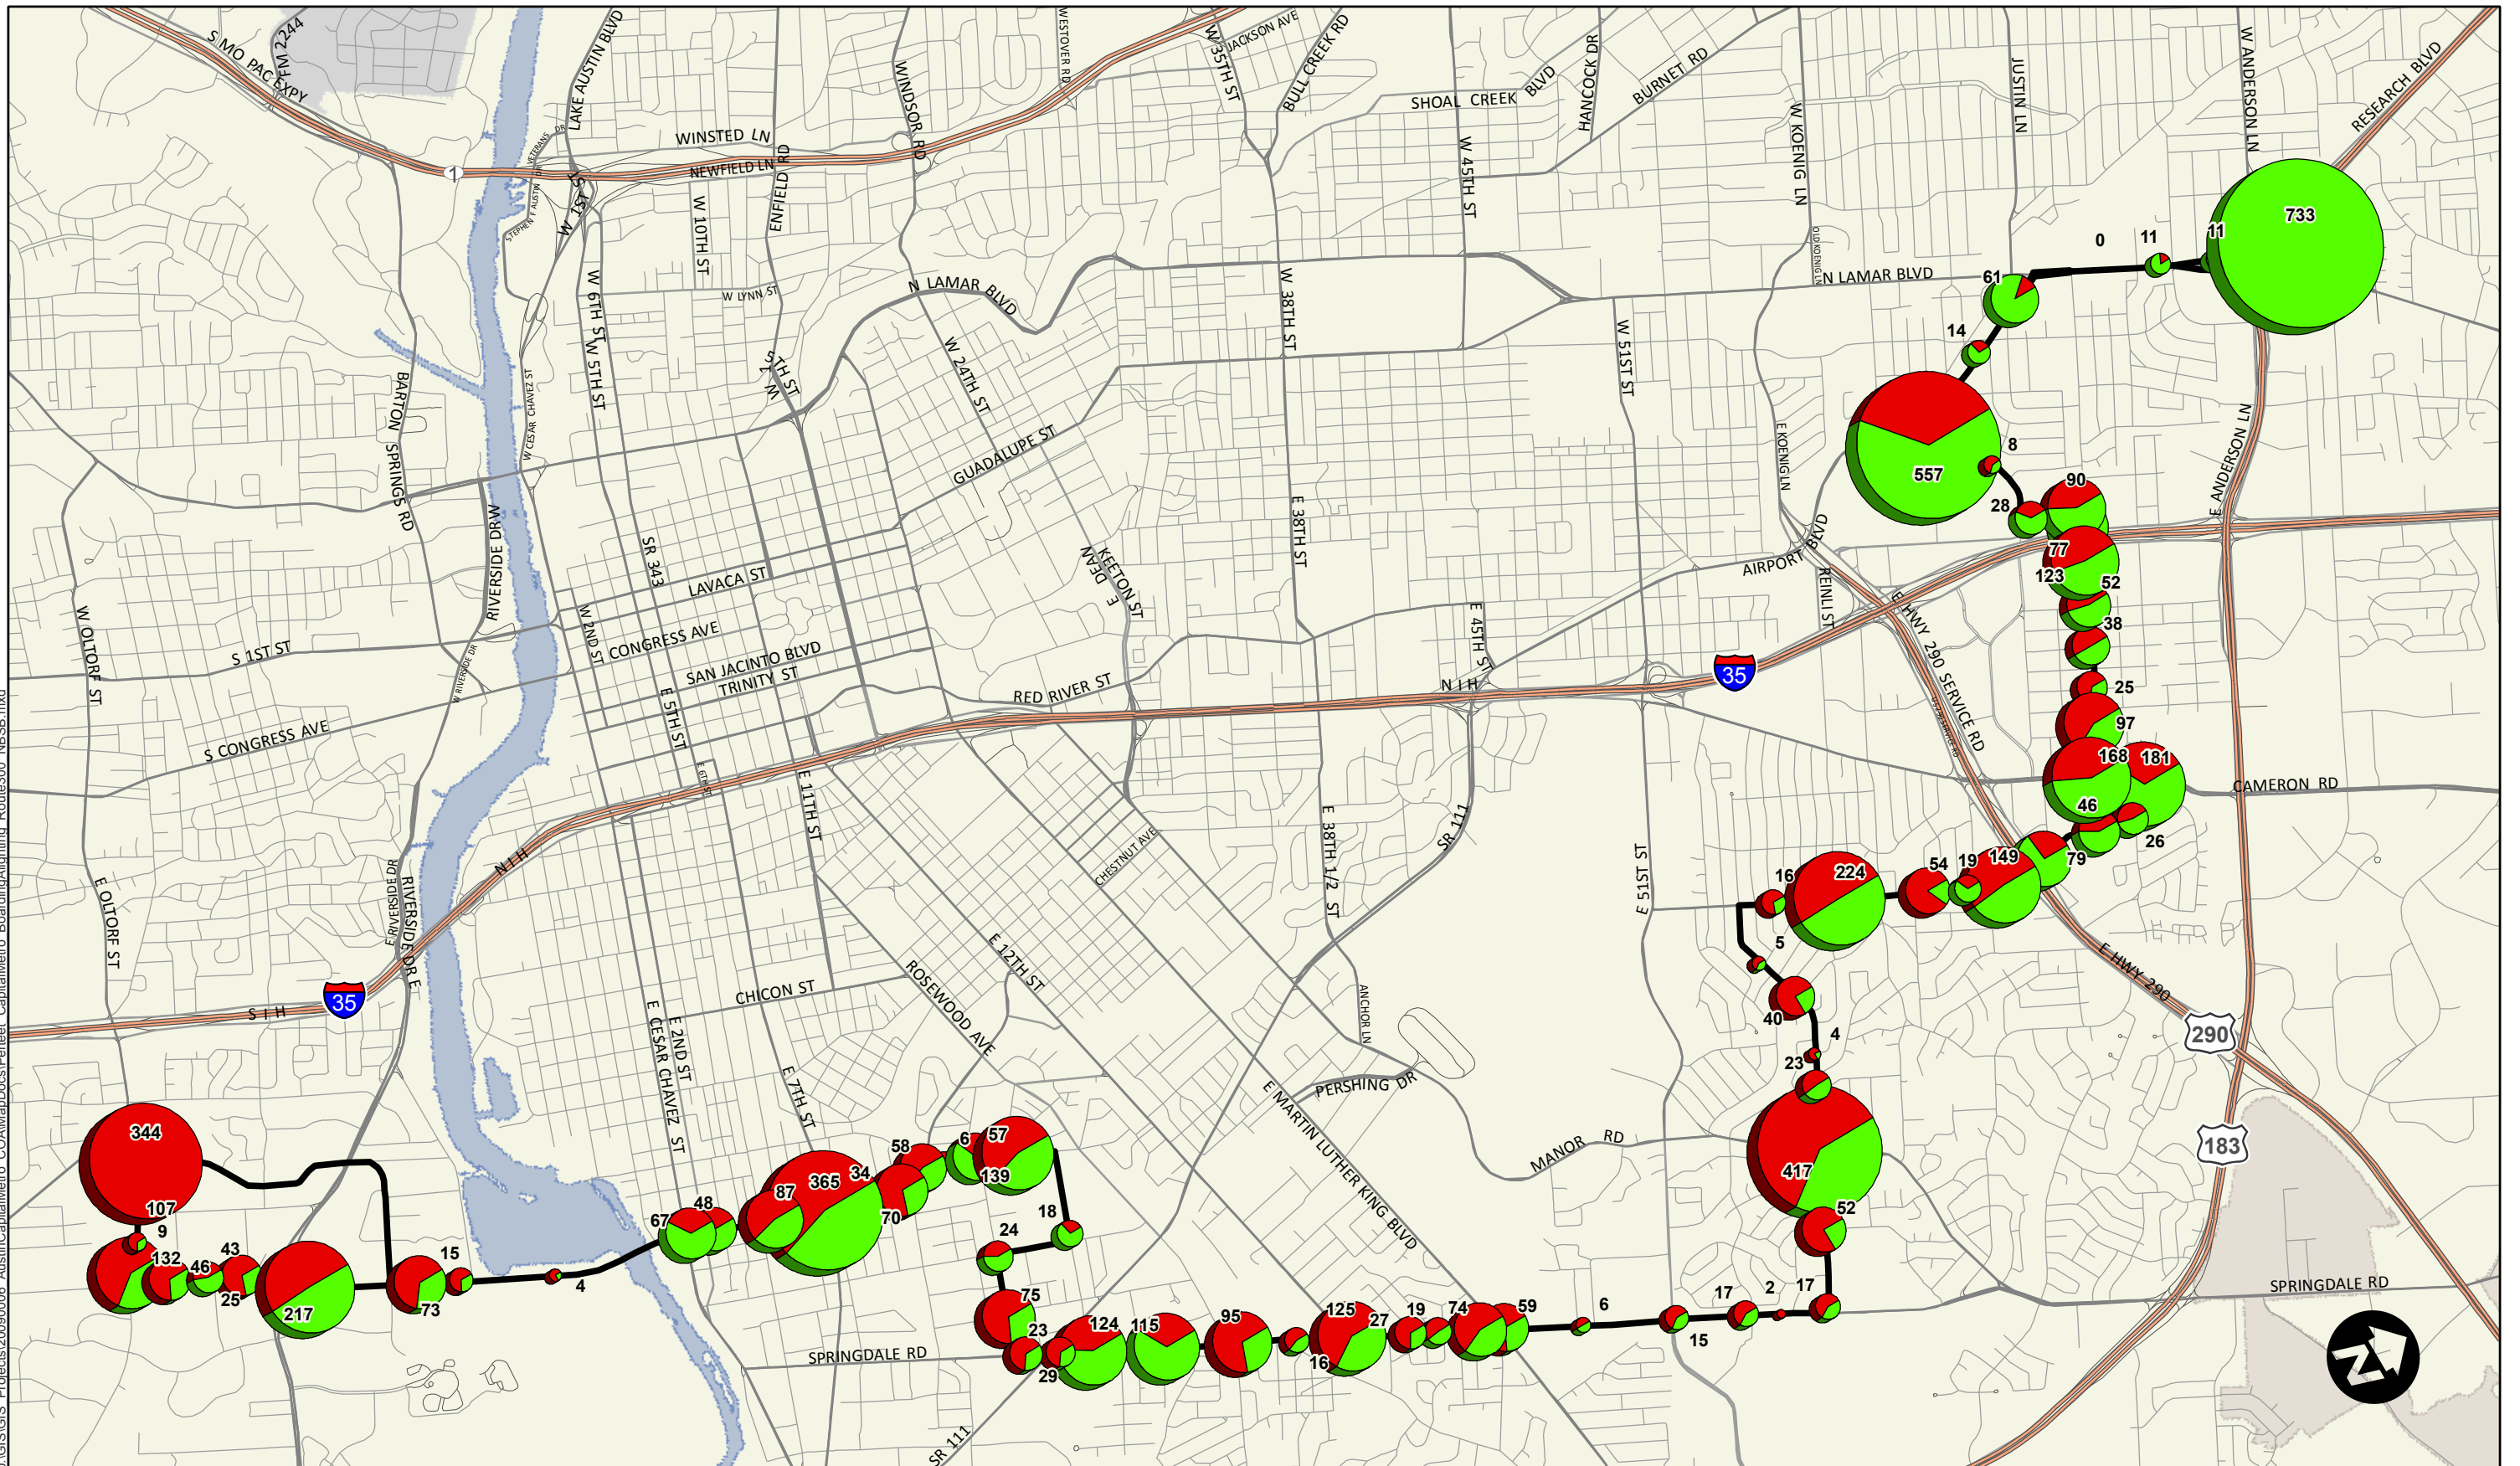

J:\GIS\GIS_P\Projects\20090006_AustinCapitalMetro_COAMapDocs\Perreet_CapitalMetro_BoardingAlighting_Route300_NBSB.mxd

Route 300 - Southbound

- Boarding
- Alighting

- Route
- City of Austin

Austin Capital Metro
Boarding and Alighting
Route 300