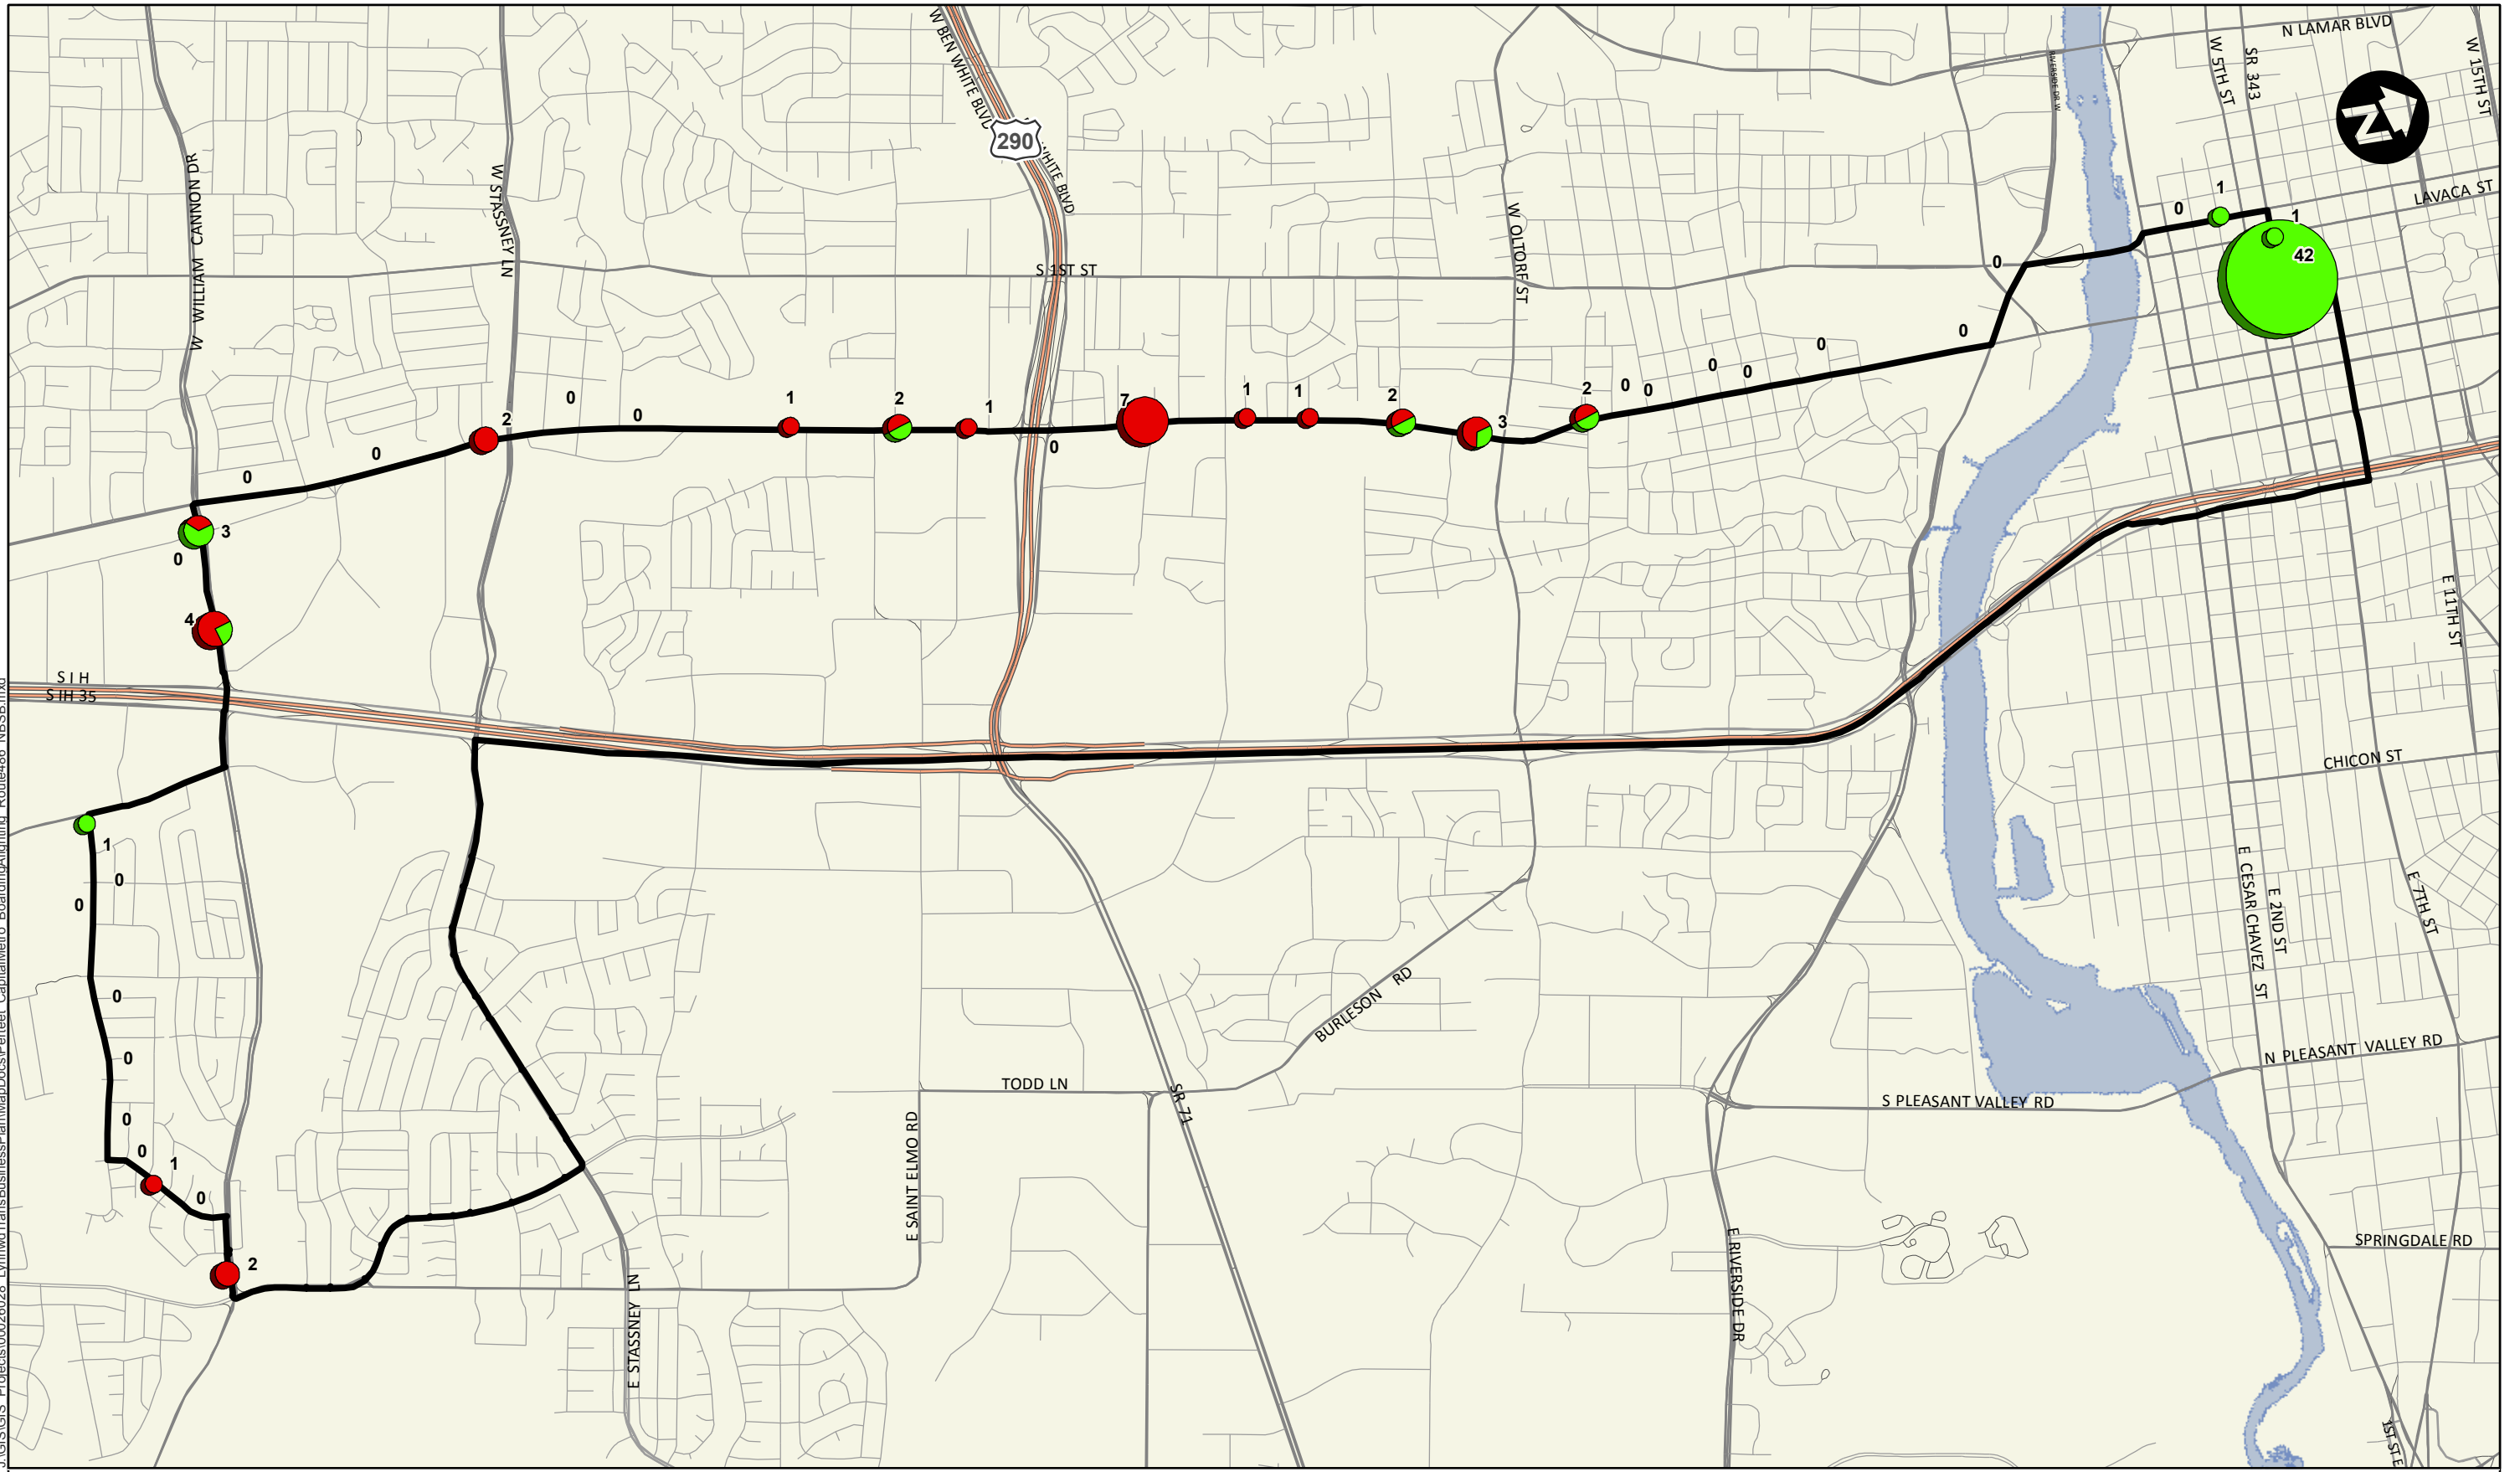

J:\GIS\GIS_P\Projects\00026028_LynnwdTransBusinessPlan\MapDocs\Perteeet_CapitalMetro_Boarding\Alighting_Route486_NBSB.mxd

Route 486 - Southbound

■ Boarding

■ Alighting

Route

City of Austin

Austin Capital Metro
Boarding and Alighting
Route 486