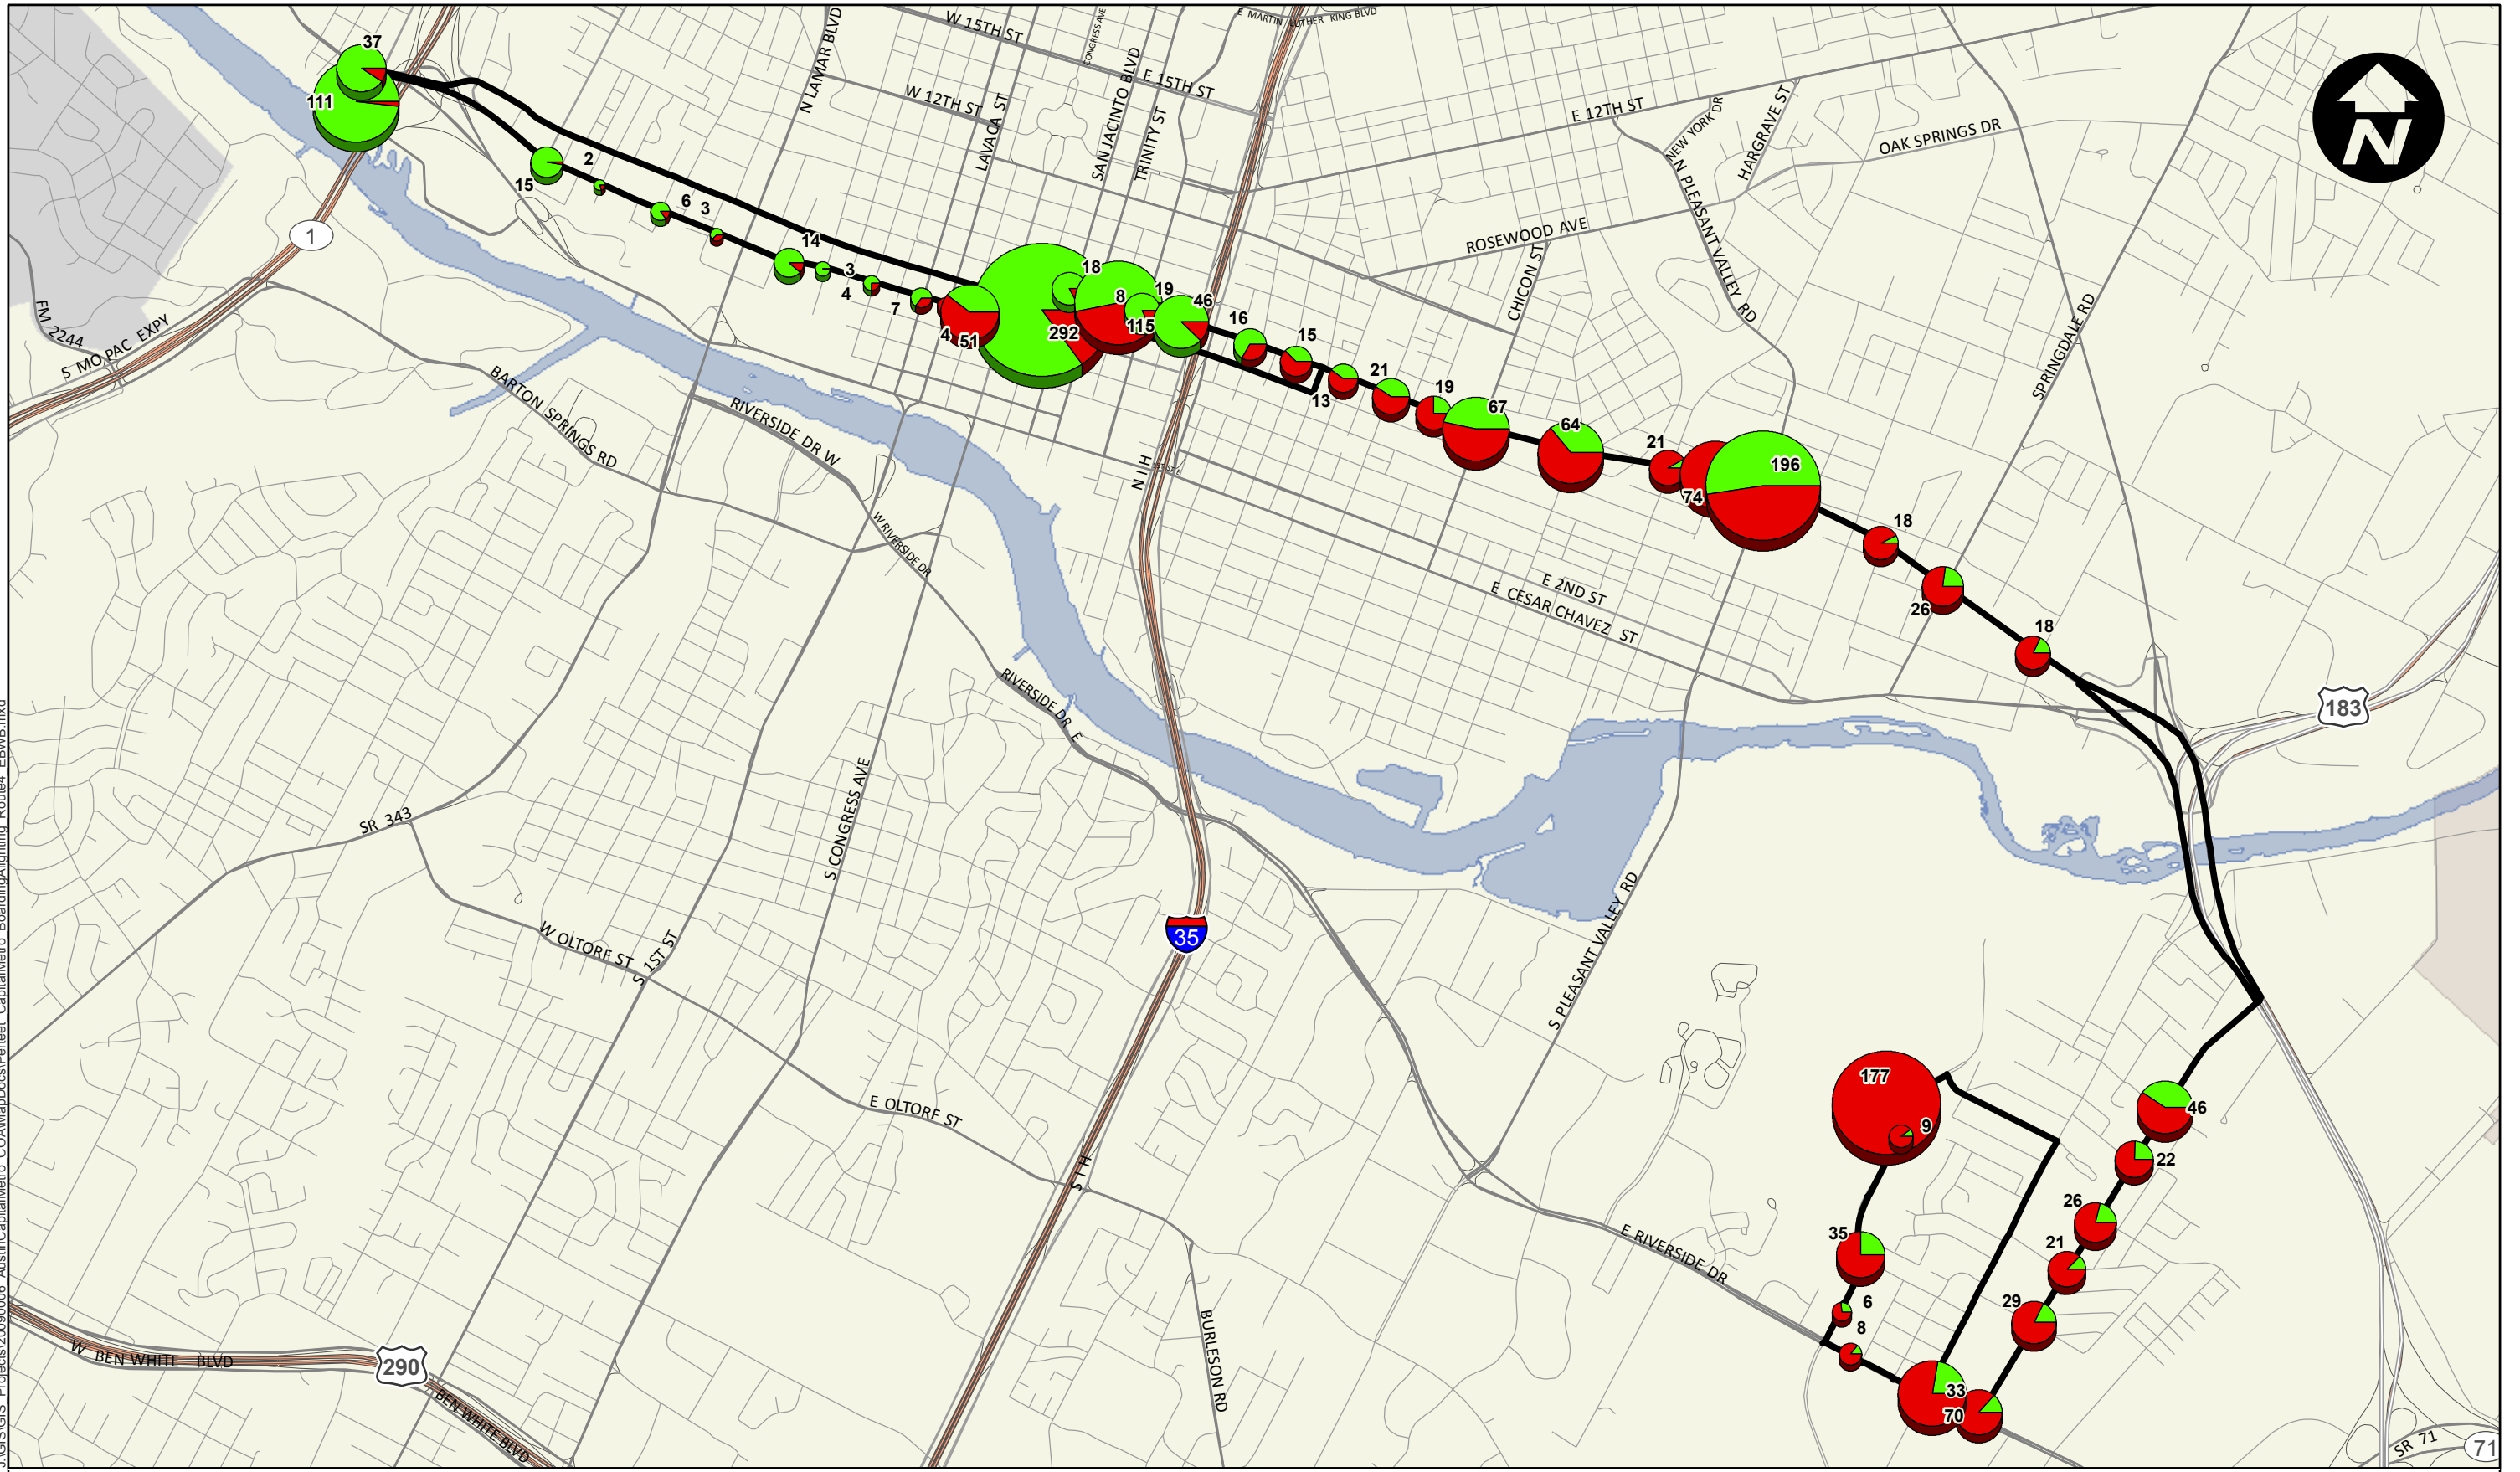

J:\GIS\GIS\_P\Projects\20090006\_AustinCapitalMetro\_COA\MapDocs\Perteeet\_CapitalMetro\_BoardingAlighting\_Route4\_EBW.mxd

**Route 4 - Eastbound**

- Boarding
- Alighting
- Route
- City of Austin

Austin Capital Metro  
Boarding and Alighting  
Route 4

Source: Capital Metro (2009); ESRI (2008)