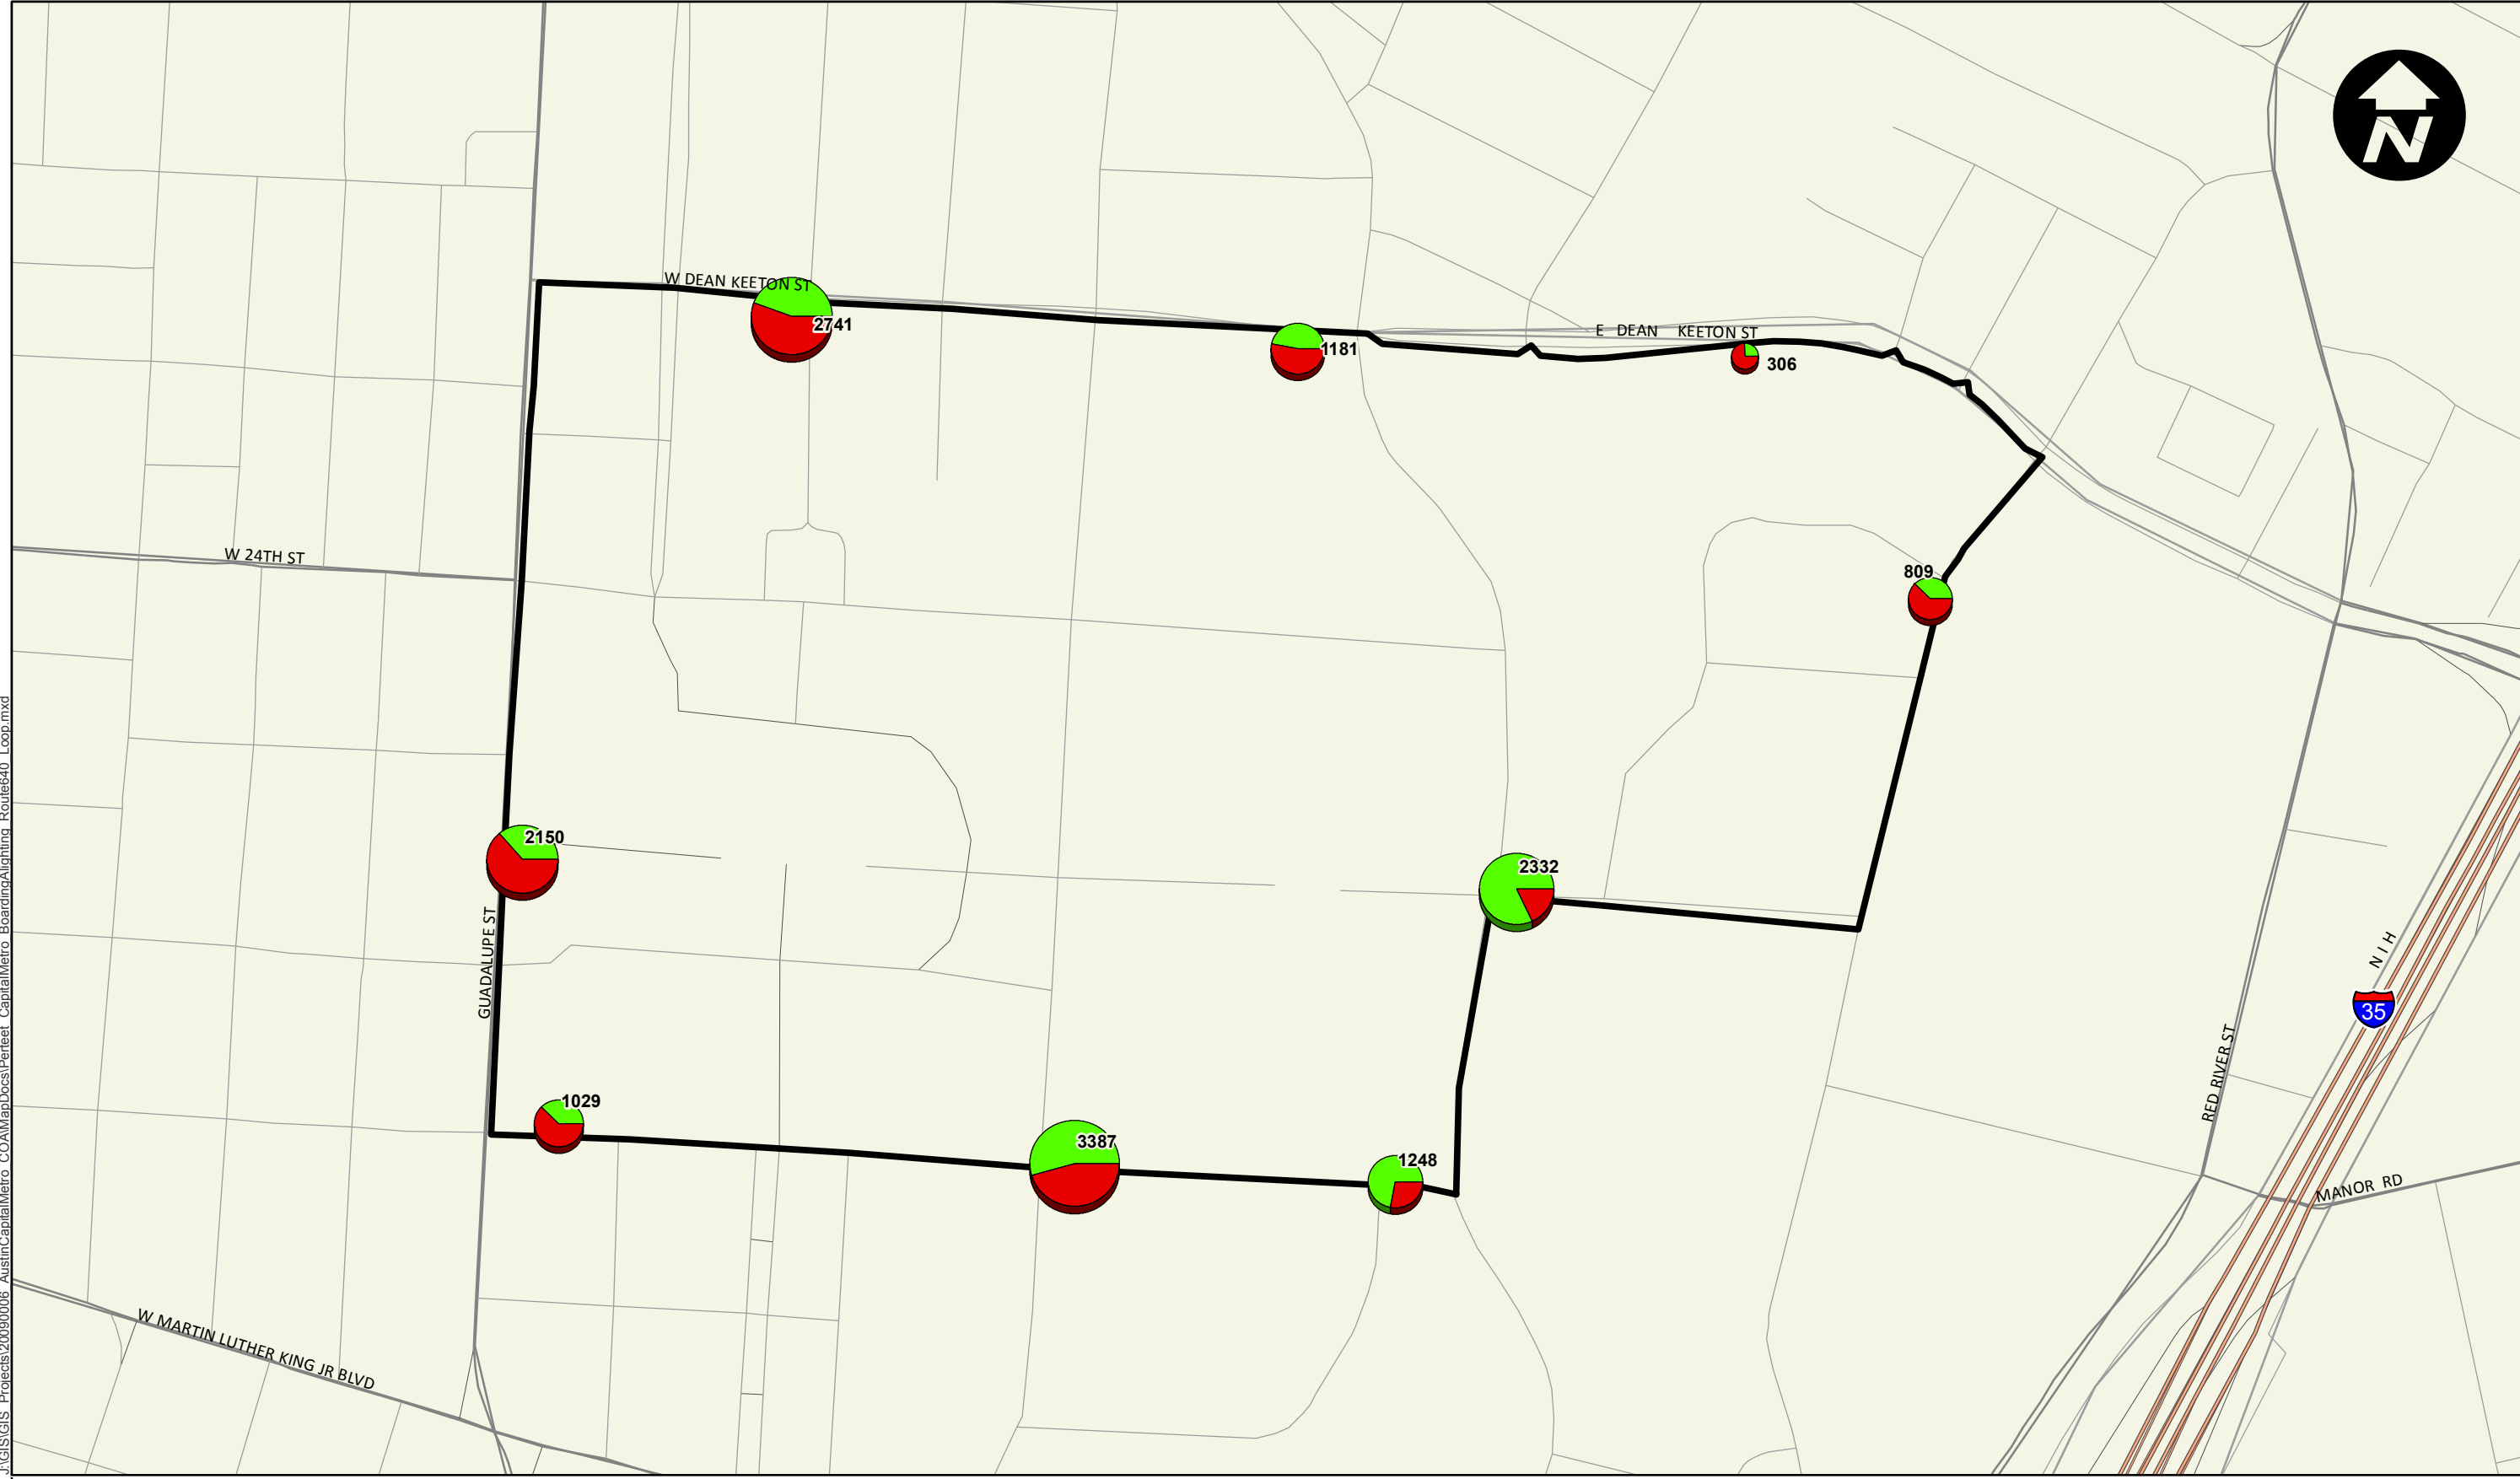

J:\GIS\GIS Projects\20090006_AustinCapitalMetro_COA\MapDocs\Perteeet_CapitalMetro_BoardingAlighting_Route640_Loop.mxd

- Route 640 - Loop**
- Boarding
 - Alighting
 - Route
 - City of Austin

Austin Capital Metro
Boarding and Alighting
Route 640

Source: Capital Metro (2009); City of Austin (2009), ESRI (2008)