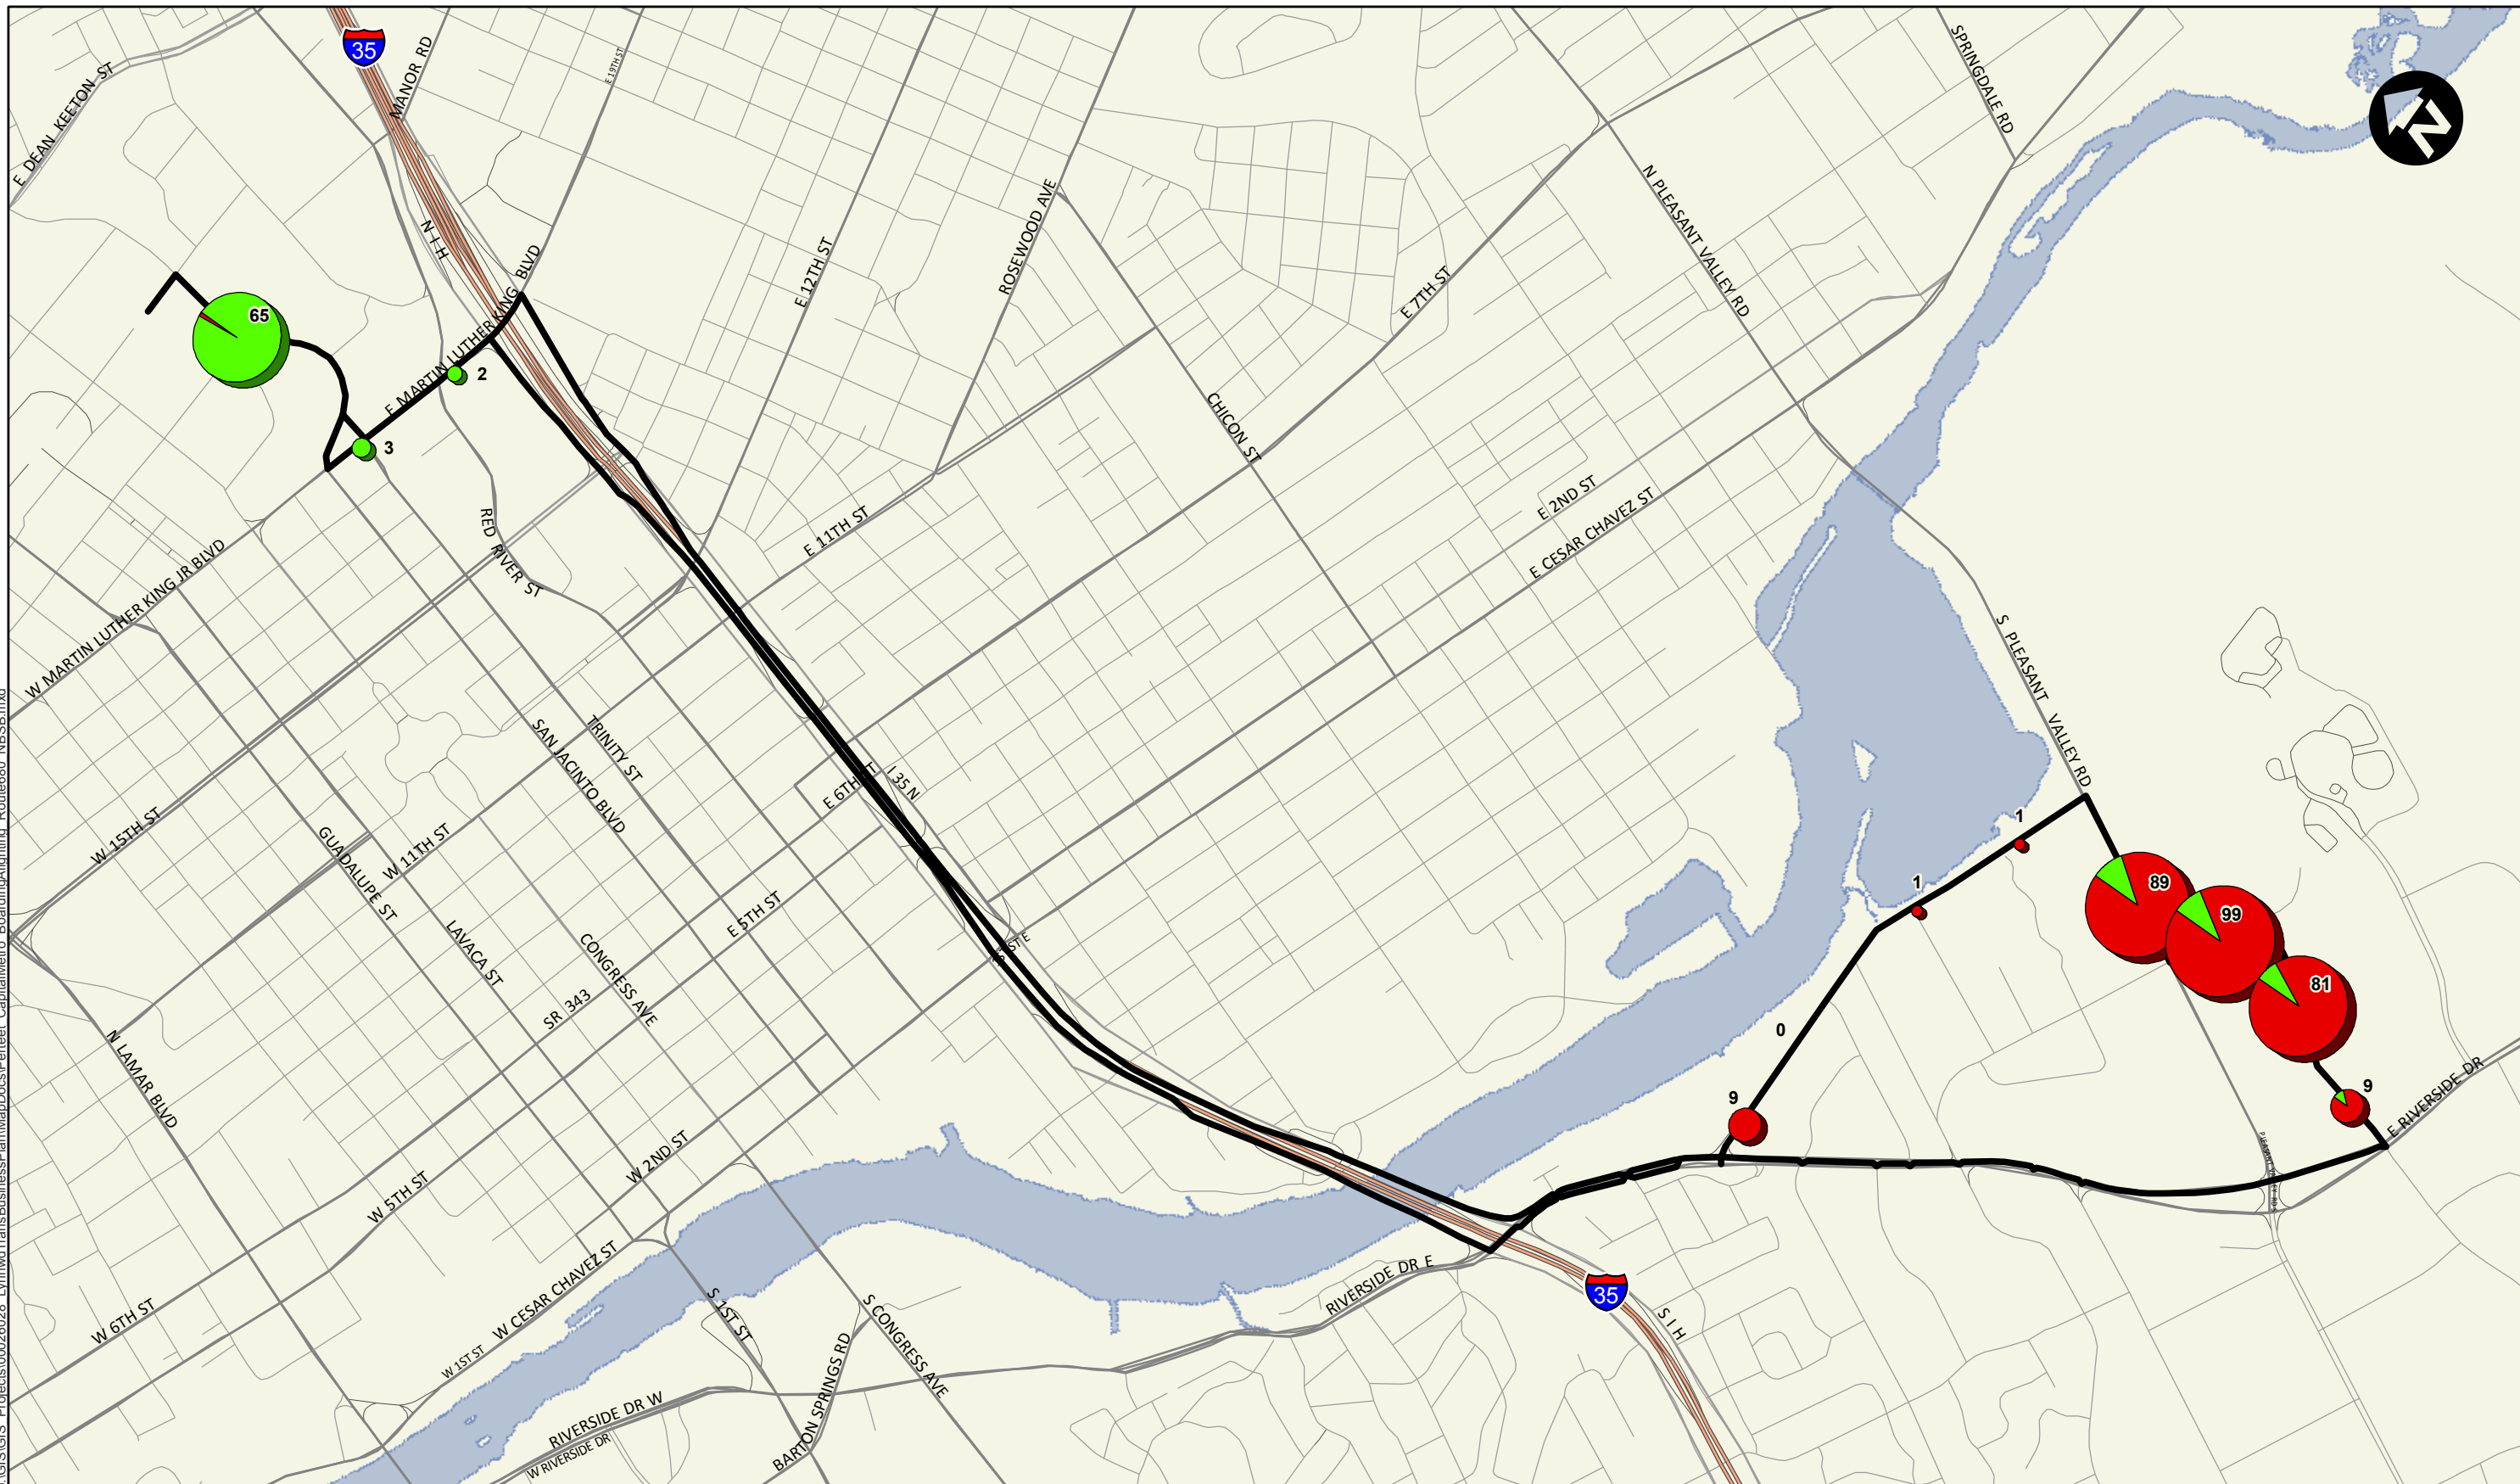

J:\GIS\GIS - Projects\00026028_LynnwdTransBusinessPlan\MapDocs\Perteeet_CapitalMetro_Boarding\Lighting_Route680_NBSB.mxd

Route 680 - Southbound

- Boarding
- Alighting

- Route
- City of Austin

Austin Capital Metro
Boarding and Alighting
Route 680