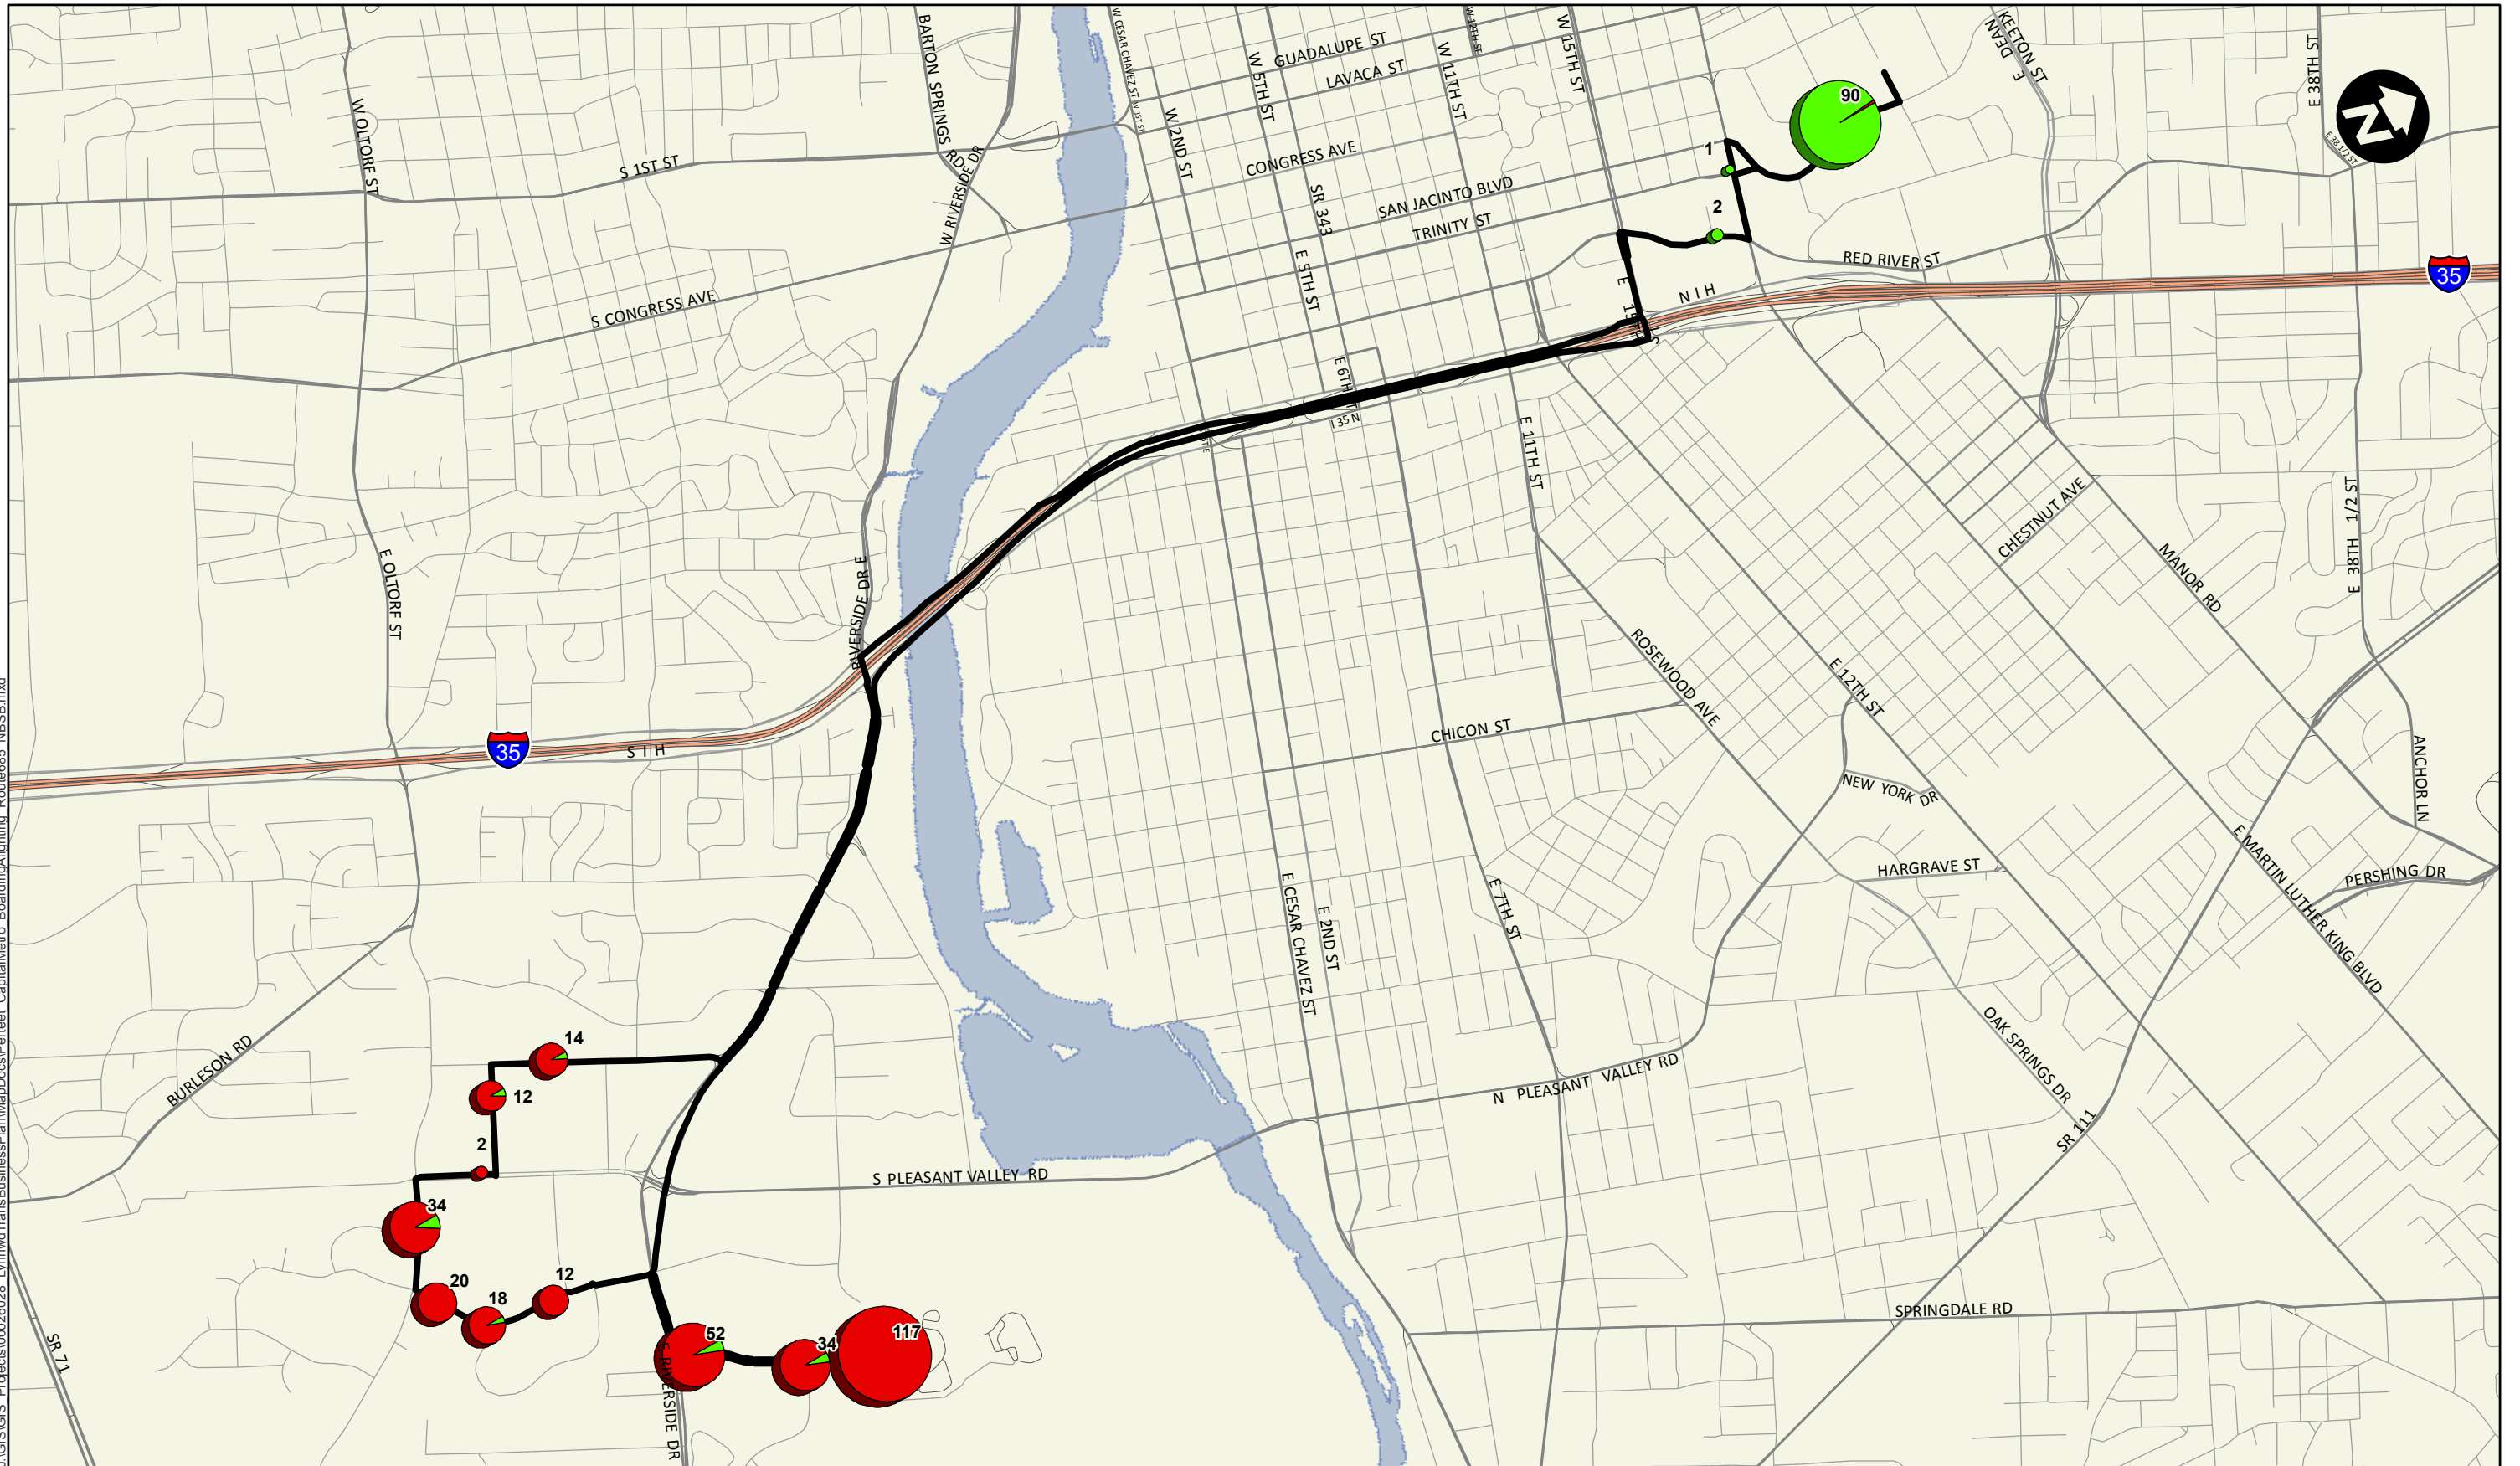

J:\GIS\GIS - Projects\0026028 - LynnwdTransBusinessPlan\MapDocs\Perteeet - CapitalMetro - Boarding\Alighting - Route685 - NBSB.mxd

Route 685 - Southbound

- Boarding
- Alighting

- Route
- City of Austin

Austin Capital Metro  
Boarding and Alighting  
Route 685

Source: Capital Metro (2009); ESRI (2008)