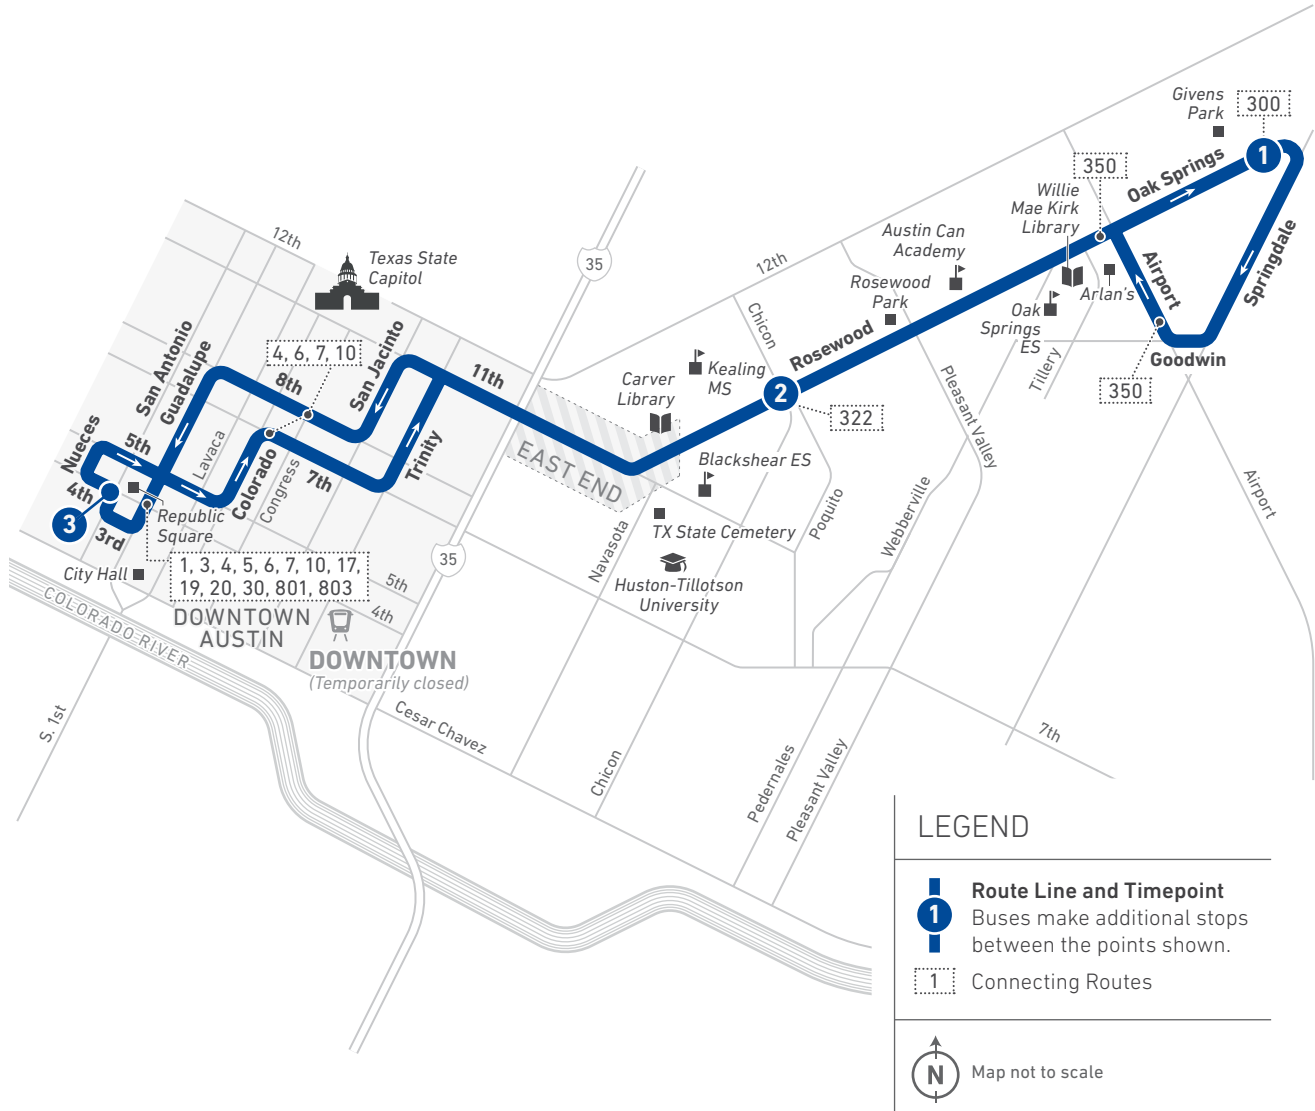

2

Rosewood (HIGH-FREQUENCY ROUTE)

LEGEND

- Route Line and Timepoint**
Buses make additional stops between the points shown.
- Connecting Routes**
- N** Map not to scale

Scan the QR code to see an online version of this route map.

DESTINATIONS

- Givens Park
- Arlan's
- Willie Mae Kirk Library
- Oak Springs Elementary School
- Austin Can Academy
- Rosewood Park
- Blackshear Elementary School
- Kealing Middle School
- Carver Library
- Texas State Cemetery
- East End District
- Texas State Capitol
- Republic Square
- City Hall
- Downtown Austin