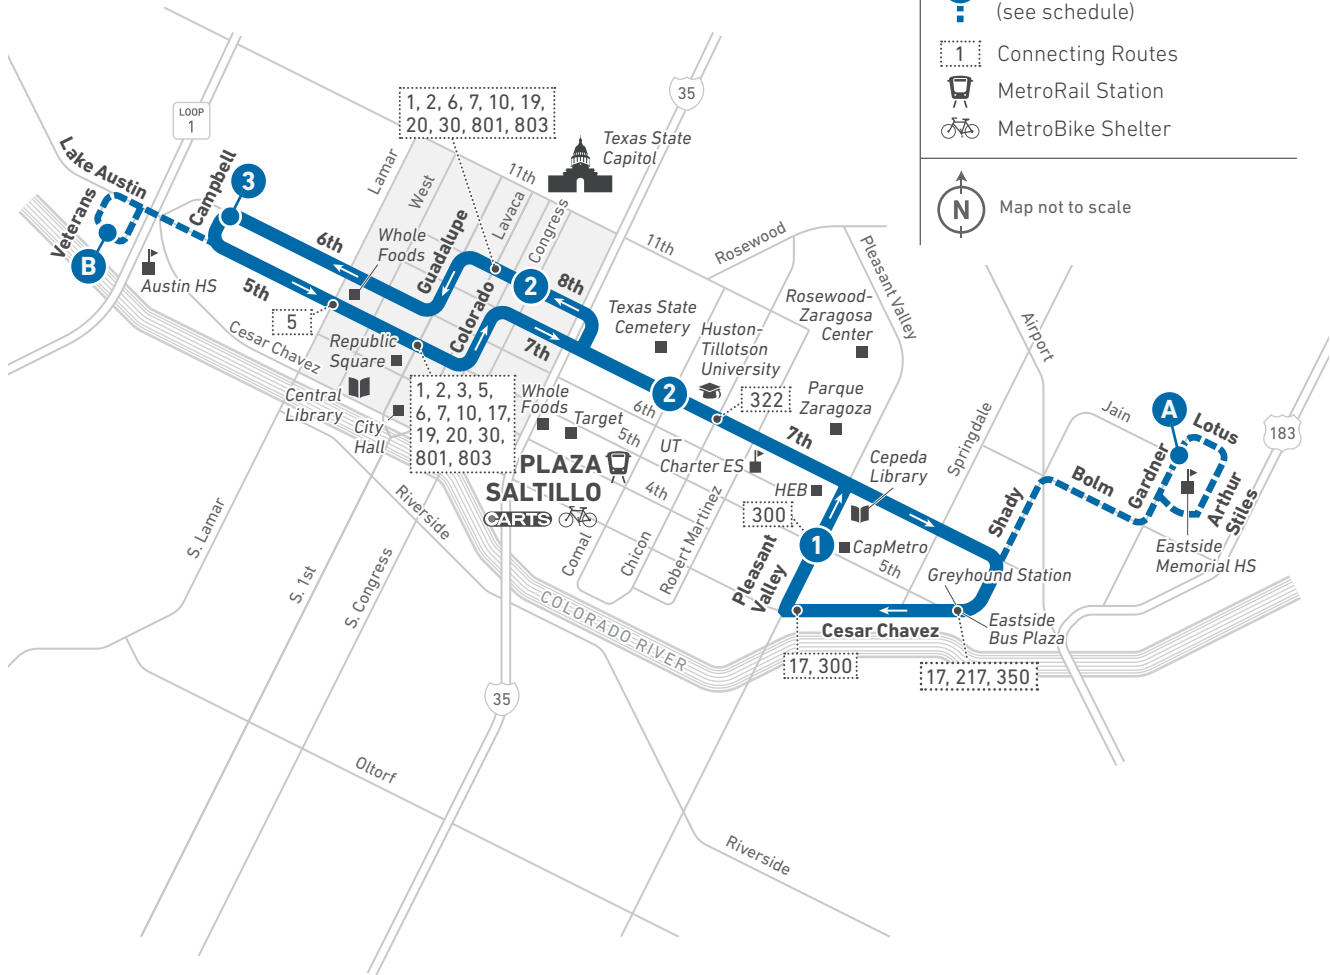

4

7th Street (WEEKDAY HIGH-FREQUENCY ROUTE)

LOCAL

LEGEND

- Route Line and Timepoint**
- 1** Buses make additional stops between the points shown.
- School Trip**
- A** Weekday limited trips only (see schedule)
- 1** Connecting Routes
- MetroRail Station
- MetroBike Shelter

Map not to scale

Scan the QR code to see an online version of this route map.

DESTINATIONS

- Eastside Memorial HS
- Eastside Bus Plaza
- Greyhound Station
- CapMetro
- Cepeda Library
- HEB
- Parque Zaragoza
- Rosewood-Zaragoza Center
- UT Charter Elementary School
- Huston-Tillotson University
- Texas State Cemetery
- Texas State Capitol
- Downtown Austin
- Whole Foods (North Lamar and East 5th)
- Austin HS
- Republic Square
- Central Library
- City Hall
- Target