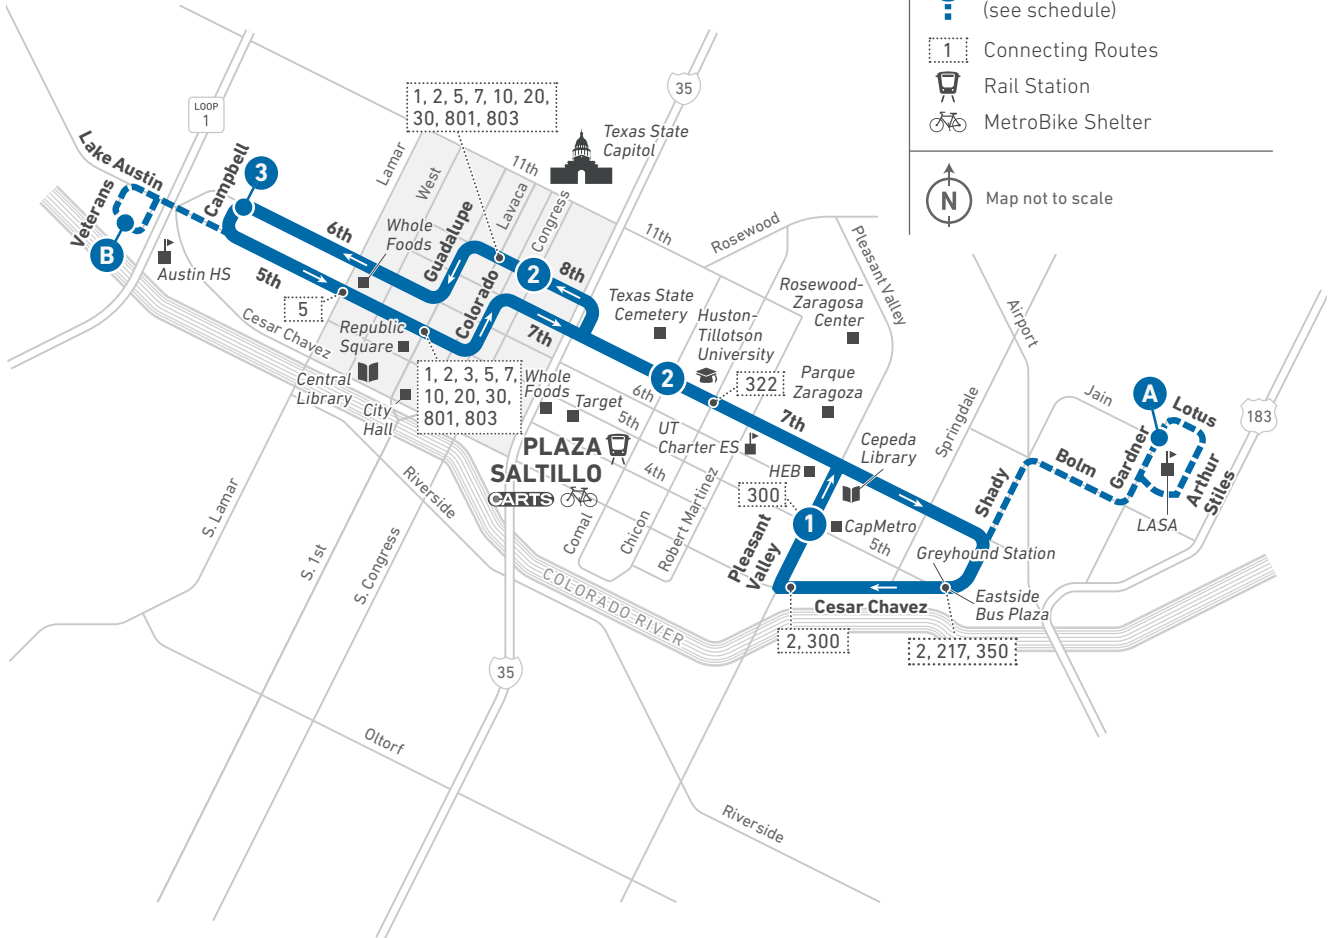

4

7th Street (WEEKDAY HIGH-FREQUENCY ROUTE)

LOCAL

LEGEND

Route Line and Timepoint
1 Buses make additional stops between the points shown.

School Trip
A Weekday limited trips only (see schedule)

1 Connecting Routes

Rail Station

MetroBike Shelter

Map not to scale

Scan the QR code to see an online version of this route map.

DESTINATIONS

- Liberal Arts and Science Academy (LASA)
- Greyhound Station
- CapMetro
- Cepeda Library
- HEB
- Parque Zaragoza
- Rosewood-Zaragoza Center
- UT Charter Elementary School
- Huston-Tillotson University
- Texas State Cemetery
- Texas State Capitol
- Downtown Austin
- Whole Foods (North Lamar and East 5th)
- Austin HS
- Republic Square
- Central Library
- City Hall
- Target