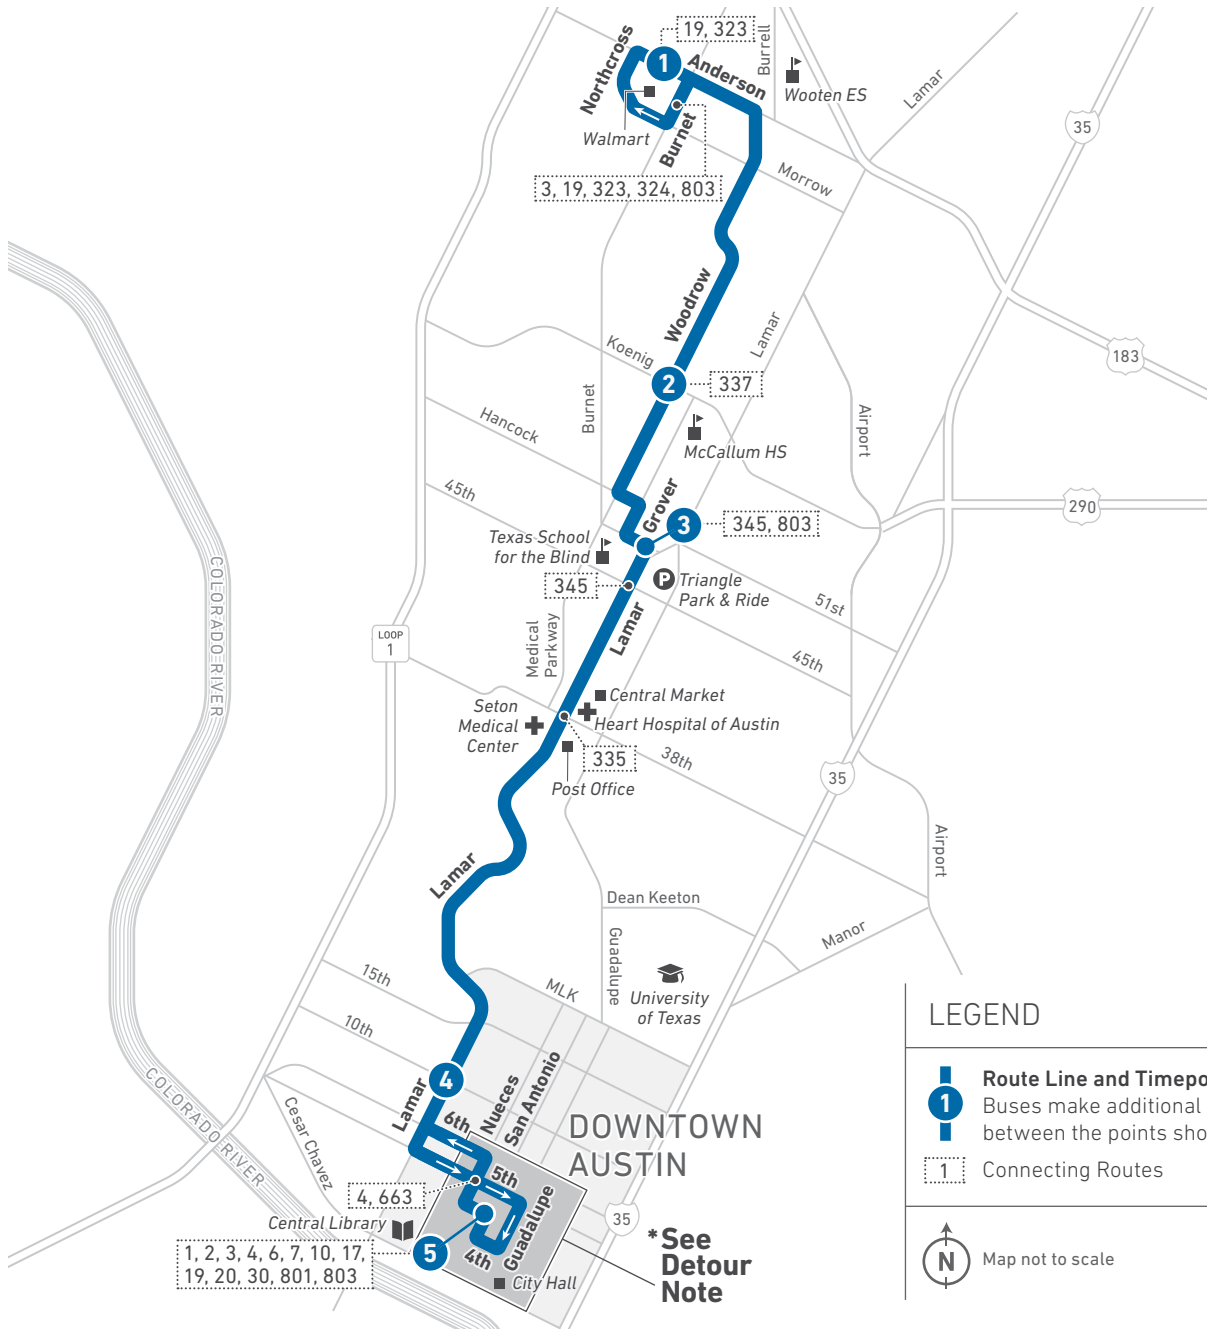

5

Woodrow/Lamar

LEGEND

- Route Line and Timepoint**
Buses make additional stops between the points shown.
- Connecting Routes**

Scan the QR code to see an online version of this route map.

DESTINATIONS

- Northcross
- Walmart
- Wooten Elementary School
- McCallum High School
- Texas School for the Blind
- Triangle Park & Ride
- Central Market
- Heart Hospital of Austin
- Seton Medical Center
- Post Office
- Downtown Austin
- City Hall
- Central Library

NOTES

- Lamar at 10th is a timepoint only going Northbound.
- Routes 2, 5, 6, 17, 19, 30 and 982 will be on detour near Republic Square due to construction. Customers can catch their bus at Stop ID 6275 on Nueces between 3rd & 4th Streets. Stops on San Antonio between 3rd & 4th and on 4th Street between San Antonio and Guadalupe are closed. Visit CapMetro.org for the most up-to-date routing information.