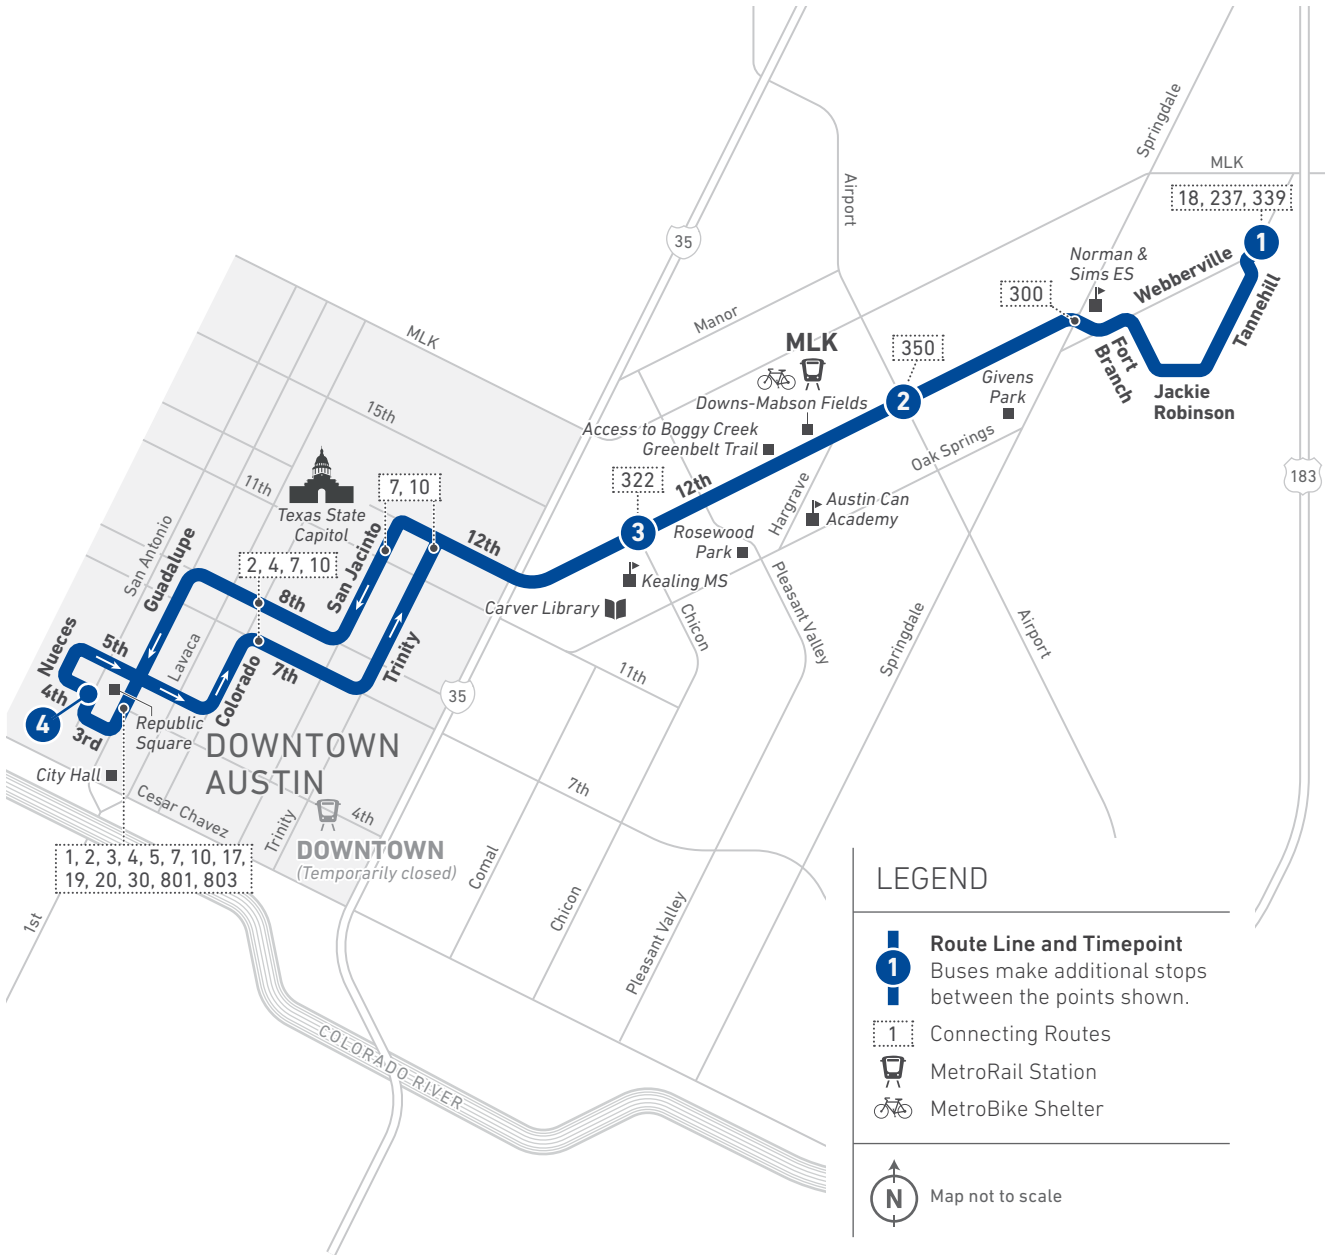

6

East 12th

LEGEND

- Route Line and Timepoint**
Buses make additional stops between the points shown.
- Connecting Routes
- MetroRail Station
- MetroBike Shelter
- Map not to scale

Scan the QR code to see an online version of this route map.