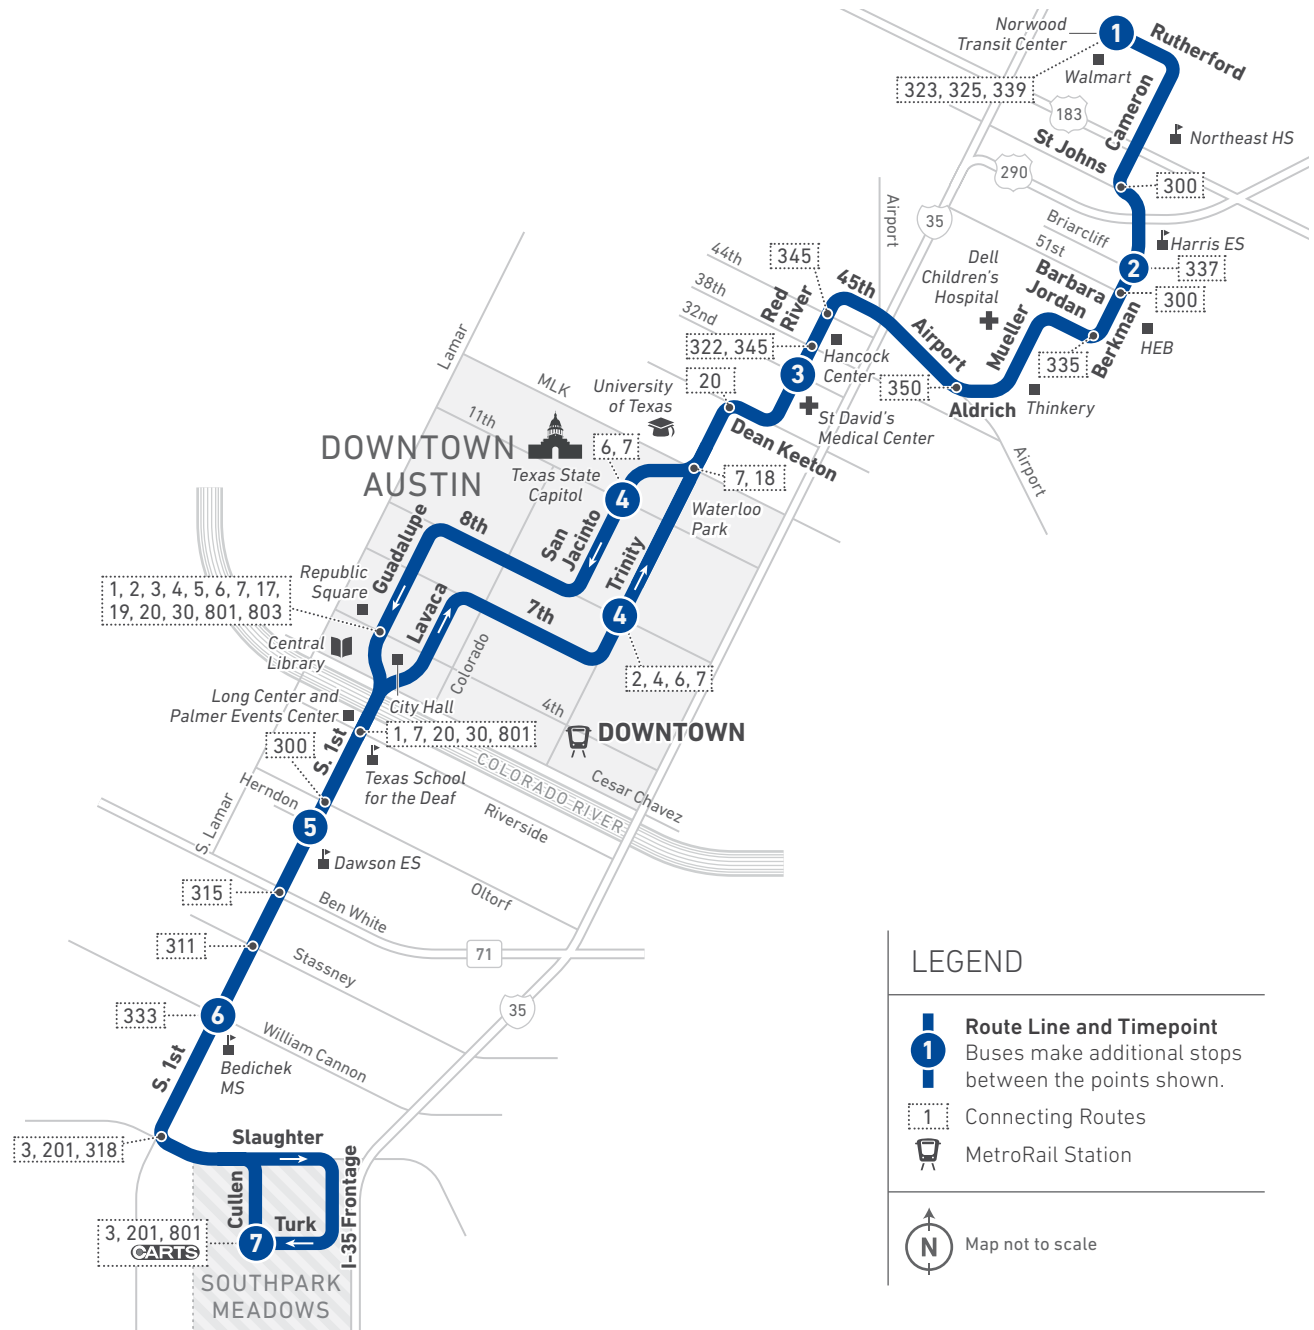

10

South 1st/Red River (HIGH-FREQUENCY ROUTE)

LOCAL

Scan the QR code to see an online version of this route map.

DESTINATIONS

- Walmart
- Norwood Transit Center
- Northeast High School
- Harris Elementary School
- HEB (Mueller, Hancock)
- Dell Children's Hospital
- Thinkery
- Hancock Center
- St. David's Medical Center
- University of Texas
- Waterloo Park
- Texas State Capitol
- Downtown Austin
- Republic Square
- Central Library
- City Hall
- Downtown Station
- Long Center
- Palmer Events Center
- Texas School for the Deaf
- Dawson Elementary School
- Bedichek Middle School
- Southpark Meadows