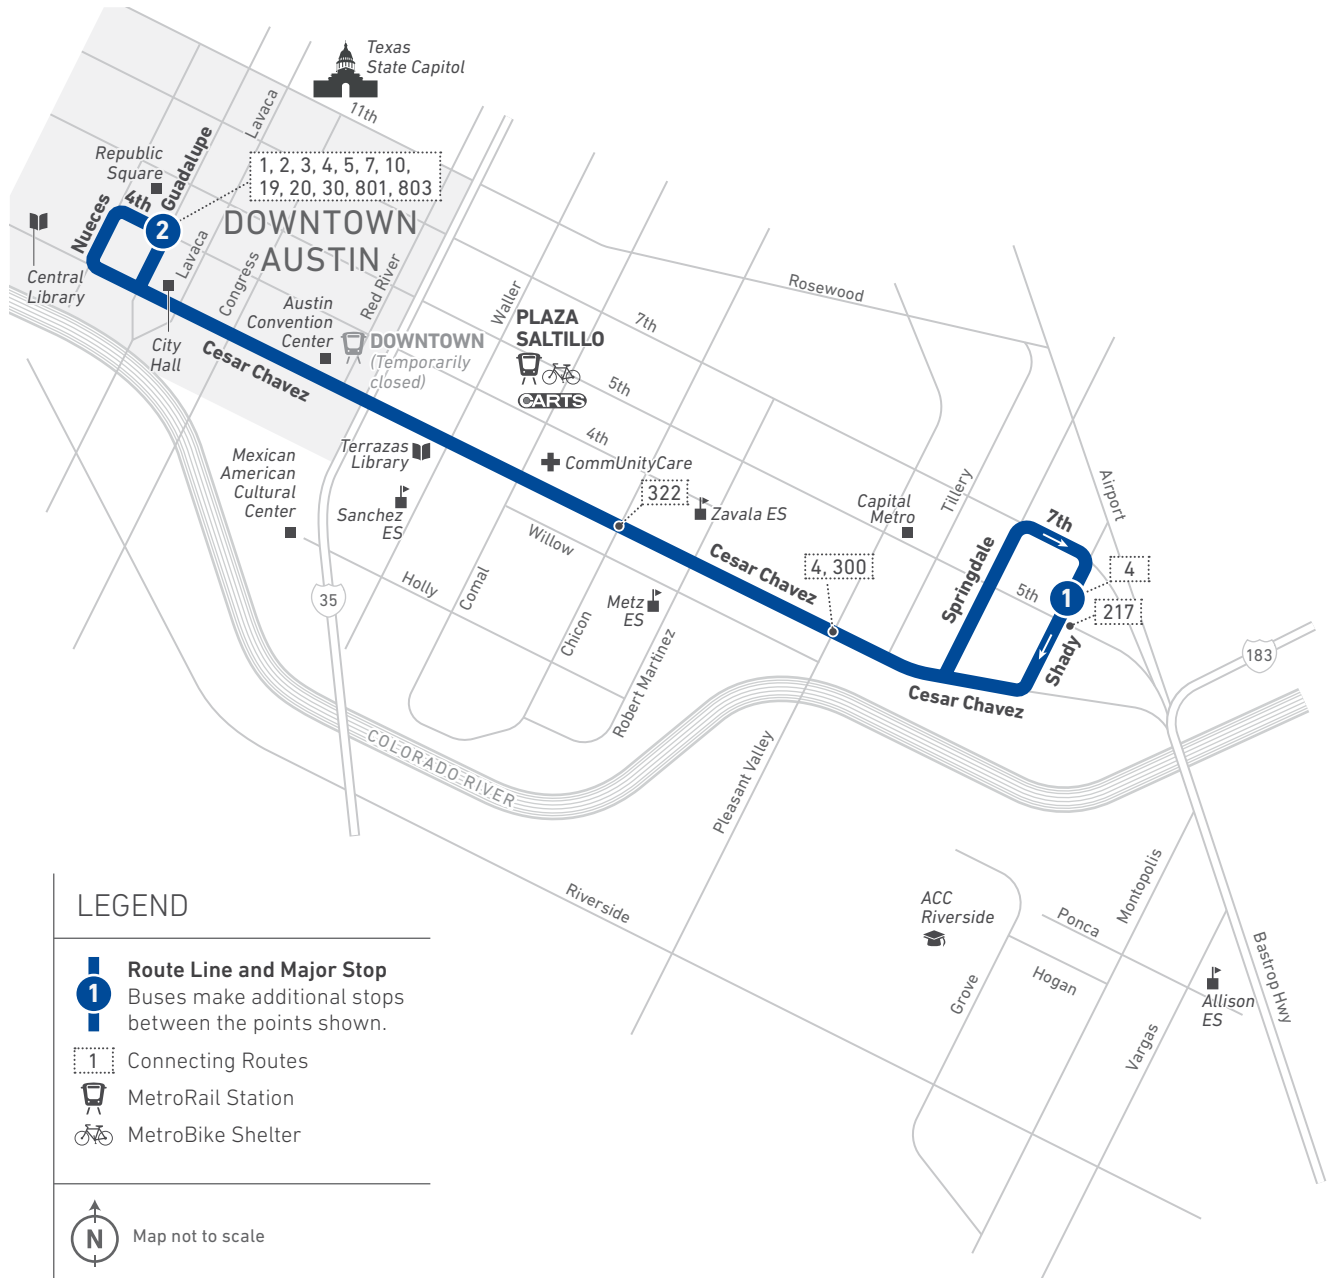

17

Cesar Chavez (HIGH-FREQUENCY ROUTE)

LOCAL

LEGEND

- Route Line and Major Stop**
Buses make additional stops between the points shown.
- Connecting Routes
- MetroRail Station
- MetroBike Shelter

Map not to scale

Scan the QR code to see an online version of this route map.

DESTINATIONS

- Zavala Elementary School
- Metz Elementary School
- CommUnityCare
- Plaza Saltillo Station
- Terrazas Library
- Sanchez Elementary School
- Mexican American Cultural Center
- Austin Convention Center
- Downtown Austin
- City Hall
- Republic Square
- Central Library

NOTES

Route 17 is on a long-term detour due to the 183 South construction project. A new detour route, Route 217 Montopolis Feeder, will travel from Shady Lane to ACC Riverside.

17 WEEKDAYS / EASTBOUND

17 WEEKDAYS / WESTBOUND