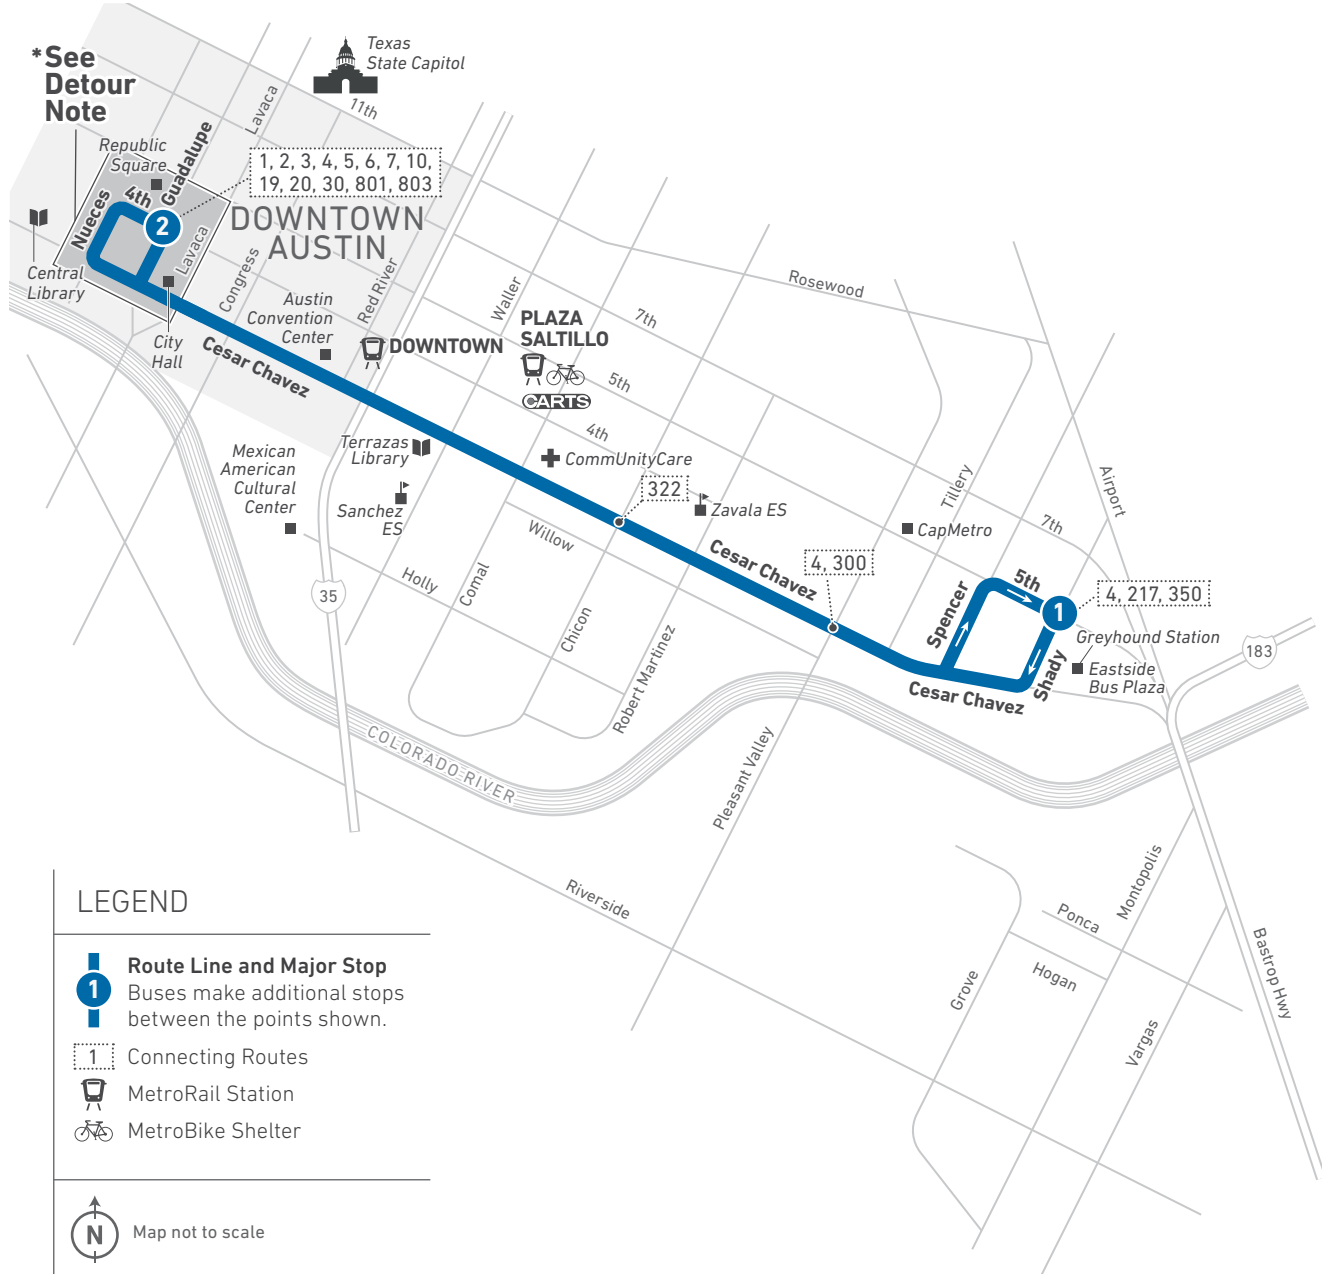

17

Cesar Chavez (WEEKDAY HIGH-FREQUENCY ROUTE)

LOCAL

Scan the QR code to see an online version of this route map.

DESTINATIONS

- Greyhound Station
- Eastside Bus Plaza
- CapMetro
- Zavala Elementary School
- CommUnityCare
- Plaza Saltillo Station
- Terrazas Library
- Sanchez Elementary School
- Mexican American Cultural Center
- Downtown Station
- Austin Convention Center
- Downtown Austin
- City Hall
- Republic Square
- Central Library

NOTES

Routes 2, 5, 6, 17, 19, 30 and 982 will be on detour near Republic Square due to construction. Customers can catch their bus at Stop ID 6275 on Nueces between 3rd & 4th Streets. Stops on San Antonio between 3rd & 4th and on 4th Street between San Antonio and Guadalupe are closed. Visit CapMetro.org for the most up-to-date routing information.

G

17 SUNDAYS / EASTBOUND

17 SUNDAYS / WESTBOUND

2 4th at Guadalupe	1 Eastside Bus Plaza	To Route/ Garage	1 Eastside Bus Plaza	2 4th at Guadalupe	To Route/ Garage
6:15	6:33		6:13	6:30	
6:30	6:48		6:43	7:00	
7:00	7:18		7:13	7:30	
7:30	7:48		7:43	8:00	
8:00	8:18		8:13	8:30	
8:30	8:48		9:12	9:30	
9:00	9:24		8:42	9:00	
9:30	9:54		9:42	10:00	
10:00	10:24		10:12	10:30	
10:30	10:54		10:42	11:00	
11:00	11:24		11:12	11:30	
11:30	11:54		11:42	12:00	
12:00	12:24		12:12	12:30	
12:30	12:54		12:42	1:00	
1:00	1:24		1:12	1:30	
1:30	1:54		1:42	2:00	
2:00	2:24		2:12	2:30	
2:30	2:54		2:42	3:00	
3:00	3:24		3:12	3:30	
3:30	3:54		3:42	4:00	
4:00	4:24		4:12	4:30	
4:30	4:54		4:42	5:00	
5:00	5:24		5:12	5:30	
5:30	5:54		5:42	6:00	
6:00	6:24		6:13	6:30	
6:30	6:49		6:43	7:00	
7:00	7:19		7:13	7:30	
7:30	7:49		7:43	8:00	
8:00	8:19		8:13	8:30	
8:30	8:49		8:43	9:00	
9:00	9:19		9:13	9:30	
9:30	9:49		9:43	10:00	
10:00	10:19		10:13	10:30	
10:30	10:49	G	10:38	10:55	G