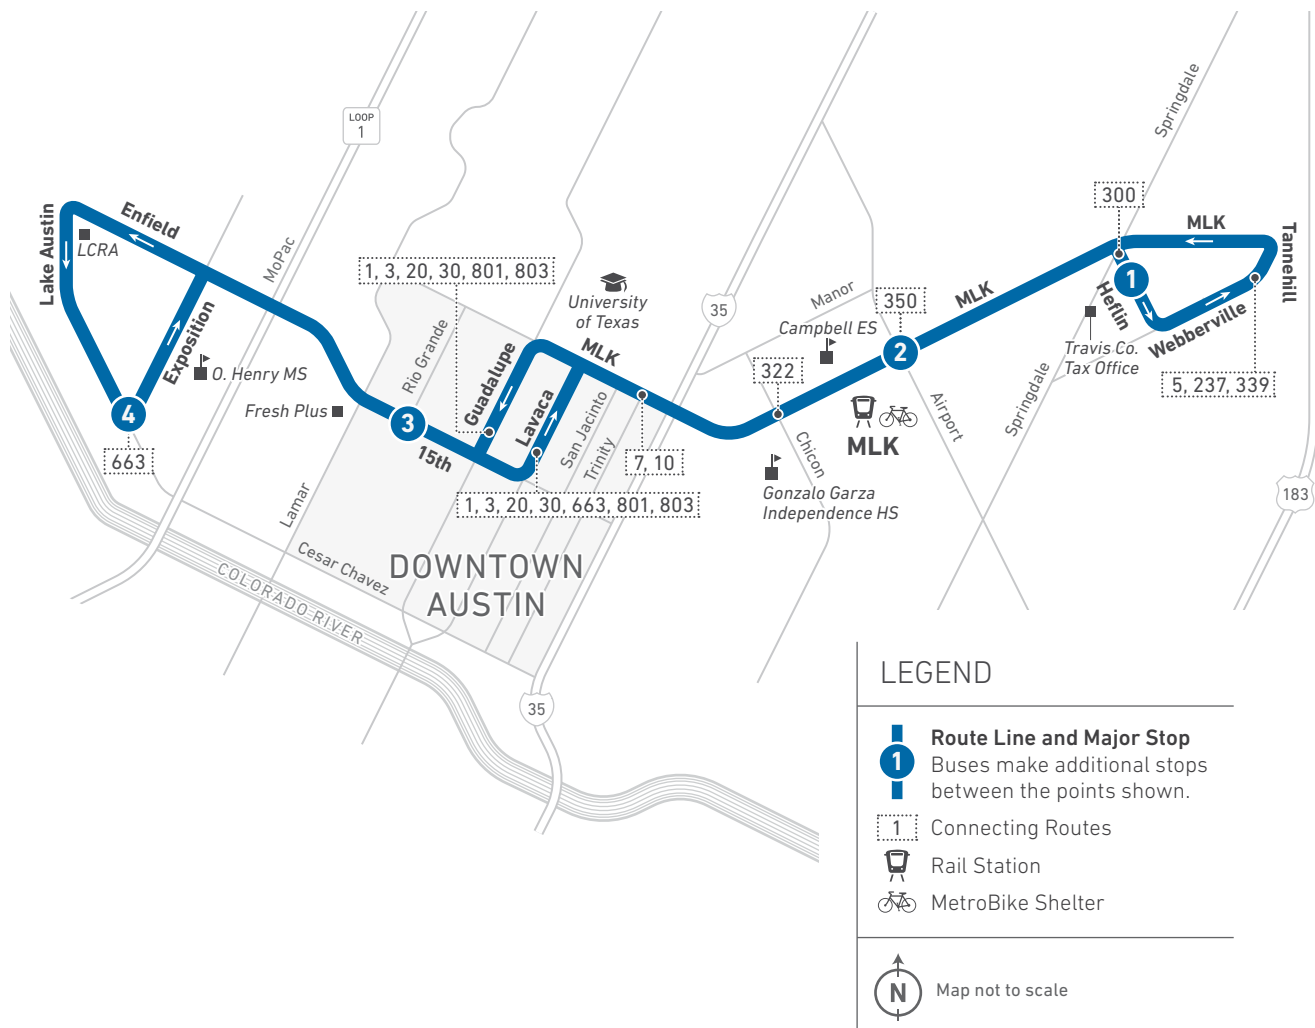

18

MLK

LOCAL

Scan the QR code to see an online version of this route map.

DESTINATIONS

- Travis County Tax Office
- MLK Station
- Campbell Elementary School
- Gonzalo Garza Independence High School
- University of Texas
- Downtown Austin
- Fresh Plus Grocery
- LCRA
- O. Henry Middle School