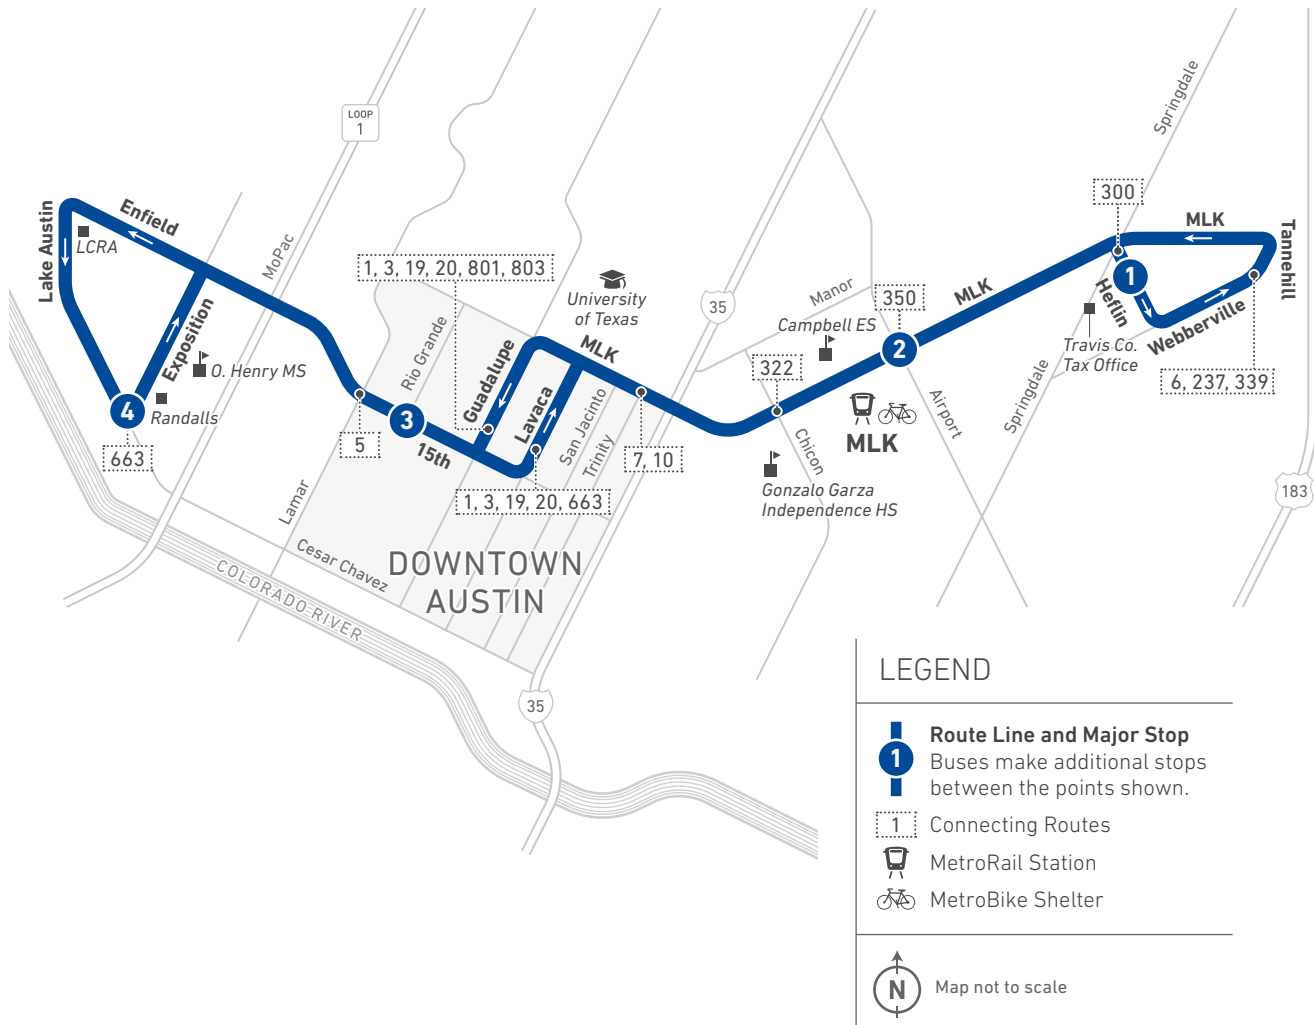

## MLK (HIGH-FREQUENCY ROUTE)

LOCAL

### LEGEND

- Route Line and Major Stop**
- Buses make additional stops between the points shown.
- Connecting Routes
- MetroRail Station
- MetroBike Shelter

Map not to scale

Scan the QR code to see an online version of this route map.

### DESTINATIONS

- Travis County Tax Office
- MLK Station
- Campbell Elementary School
- Gonzalo Garza Independence High School
- University of Texas
- Downtown Austin
- LCRA
- Randalls
- O. Henry Middle School

## 18 SUNDAYS / WESTBOUND