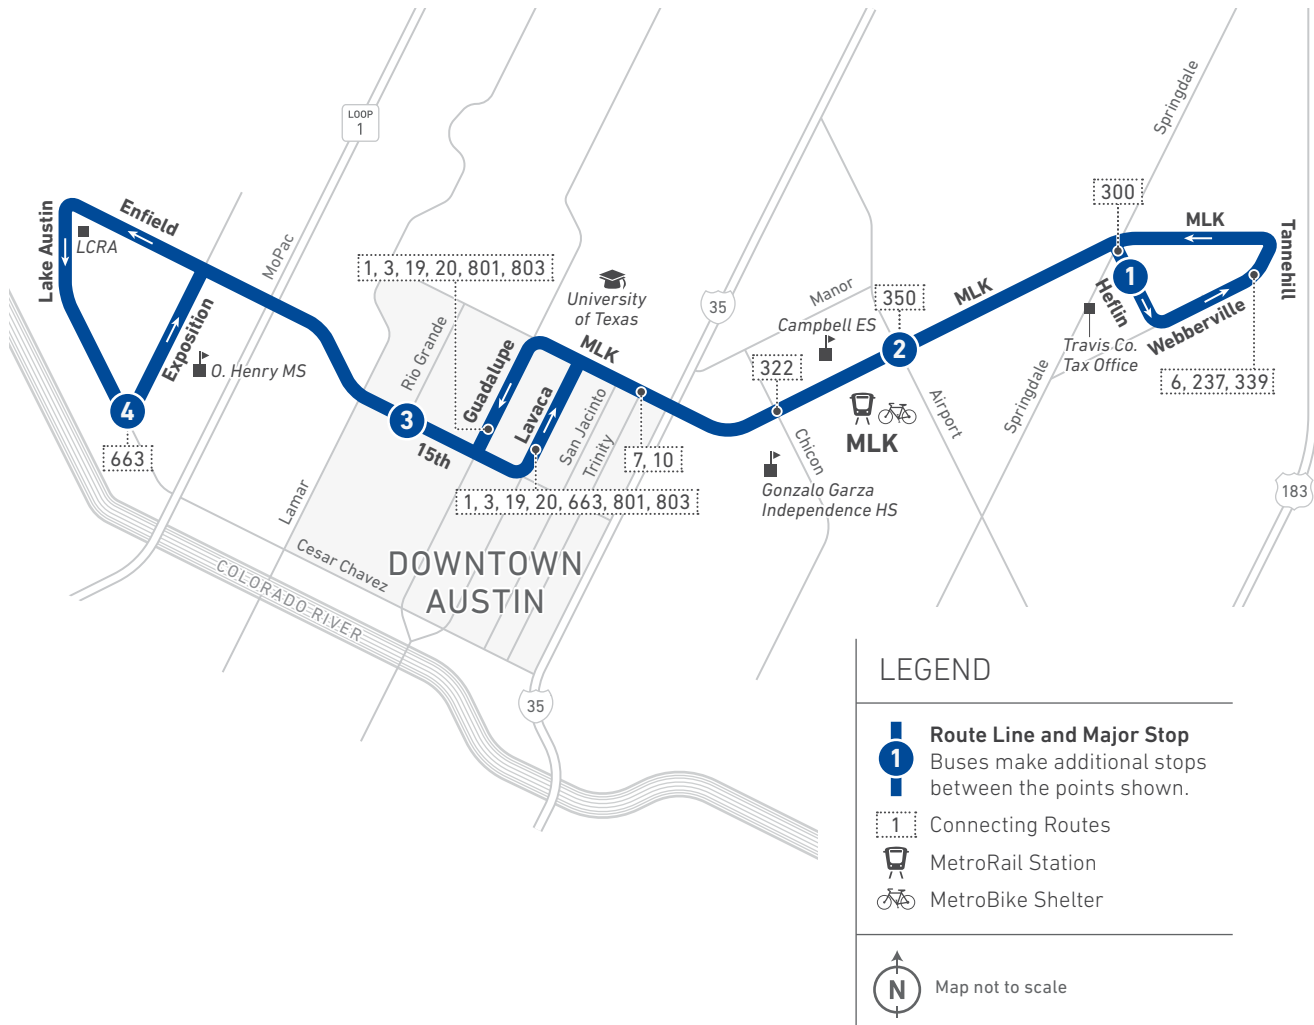

## MLK (HIGH-FREQUENCY ROUTE)

LOCAL

Scan the QR code to see an online version of this route map.

### DESTINATIONS

- Travis County Tax Office
- MLK Station
- Campbell Elementary School
- Gonzalo Garza Independence High School
- University of Texas
- Downtown Austin
- LCRA
- O. Henry Middle School

**18 WEEKDAYS / WESTBOUND**