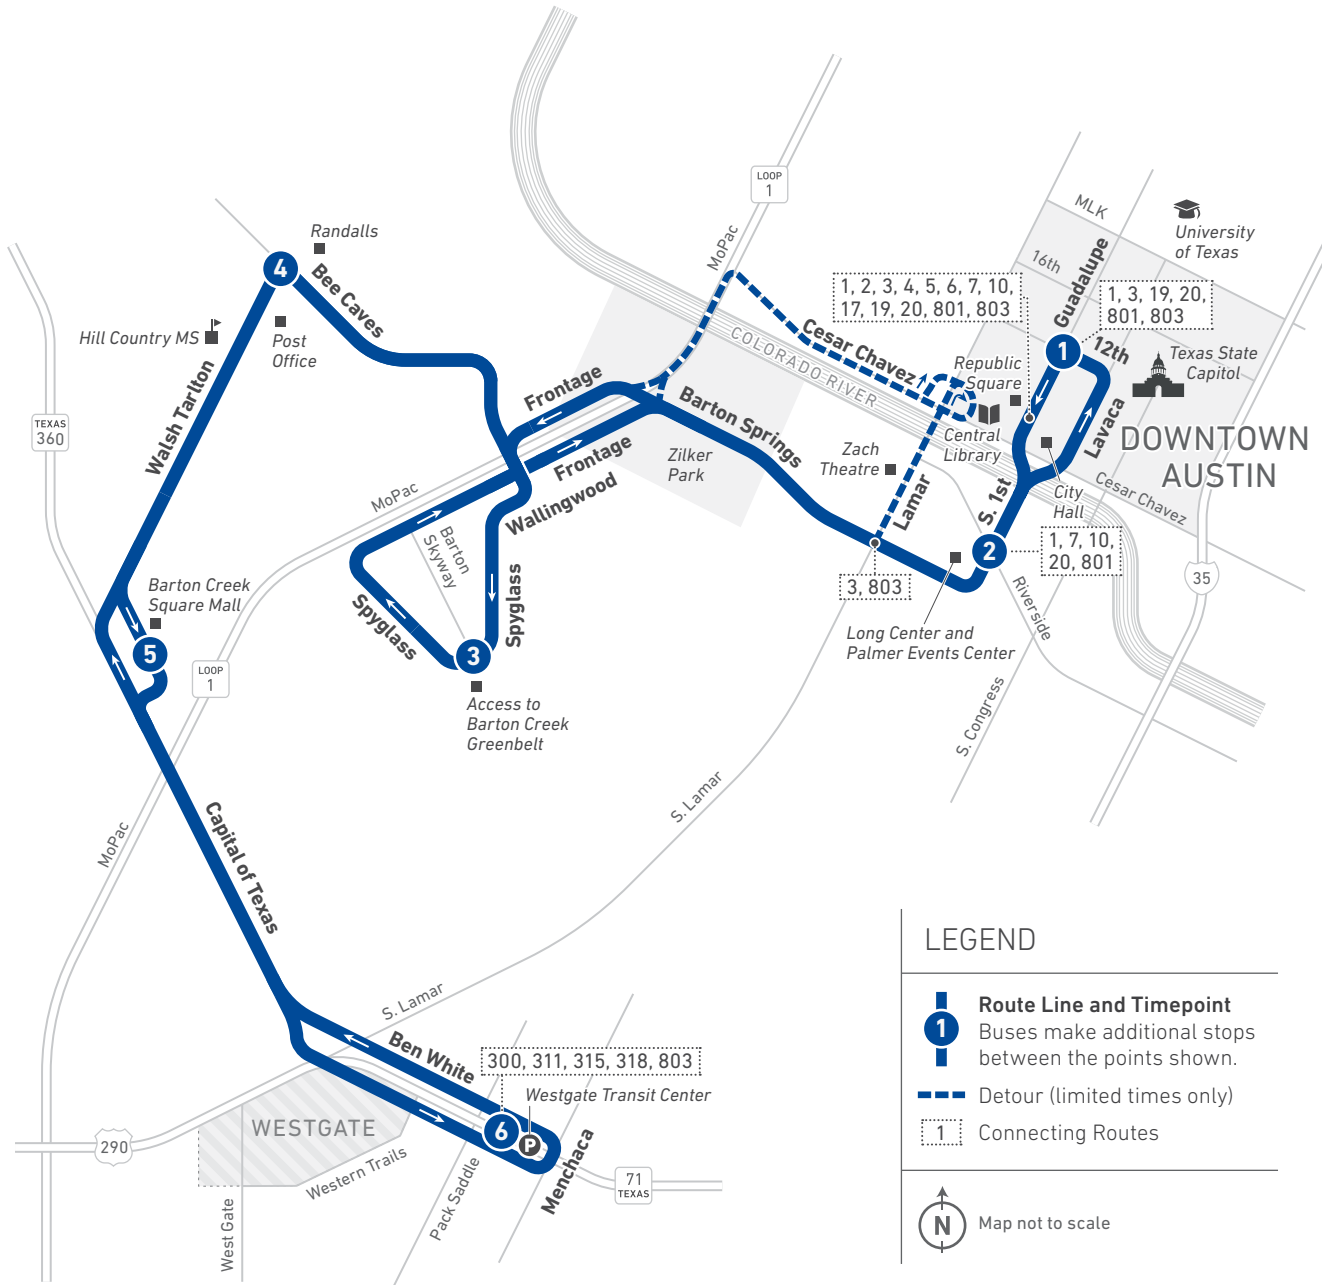

30

Barton Creek Square

Scan the QR code to see an online version of this route map.

DESTINATIONS

- Downtown Austin
- Texas State Capitol
- Republic Square
- City Hall
- Central Library
- Long Center
- Palmer Events Center
- Zach Theatre
- Zilker Metropolitan Park
- Access to Barton Creek Greenbelt
- Randalls
- Post Office
- Hill Country Middle School
- Barton Creek Square Mall
- Westgate Shopping Center
- Westgate Transit Center

NOTES

- South 1st at Riverside is a timepoint only going Southbound.
- Route 30 frequently operates on detour during special events that occur at Zilker Park. Keep up to date on when this happens at capmetro.org/service-alerts.

30 SUNDAYS/SOUTHBOUND

1 12th at Guadalupe	2 South 1st at Riverside	3 Spyglass at Barton Skyway	4 Walsh Tarlton at Bee Caves	5 Barton Creek Square Mall	6 Westgate Transit Center (Bay F)	To Route/ Garage
6:15	6:22	6:33	6:40	6:46	6:54	
6:50	6:57	7:08	7:15	7:21	7:29	
7:25	7:32	7:43	7:50	7:56	8:04	
8:00	8:07	8:18	8:25	8:31	8:39	
8:35	8:42	8:53	9:00	9:06	9:14	
9:10	9:17	9:29	9:37	9:44	9:53	
9:45	9:52	10:04	10:12	10:19	10:28	
10:20	10:27	10:39	10:47	10:54	11:03	
10:55	11:02	11:14	11:22	11:29	11:38	
11:30	11:37	11:49	11:57	12:04	12:13	
12:05	12:12	12:24	12:32	12:39	12:48	
12:40	12:47	12:59	1:07	1:14	1:23	
1:15	1:22	1:34	1:42	1:49	1:58	
1:50	1:57	2:09	2:17	2:24	2:33	
2:25	2:32	2:44	2:52	2:59	3:08	
3:00	3:07	3:19	3:27	3:34	3:43	
3:35	3:42	3:54	4:02	4:09	4:18	
4:10	4:17	4:29	4:37	4:44	4:53	
4:45	4:52	5:04	5:12	5:19	5:28	
5:20	5:27	5:39	5:47	5:54	6:03	
5:55	6:02	6:14	6:22	6:29	6:38	
6:30	6:37	6:49	6:57	7:04	7:13	
7:05	7:12	7:23	7:30	7:36	7:45	
7:40	7:47	7:58	8:05	8:11	8:20	
8:15	8:22	8:33	8:40	8:46	8:55	
8:50	8:57	9:08	9:15	9:21	9:30	G
9:25	9:32	9:43	9:50	9:56	10:05	G
10:00	10:07	10:18	10:25	10:31	10:40	G