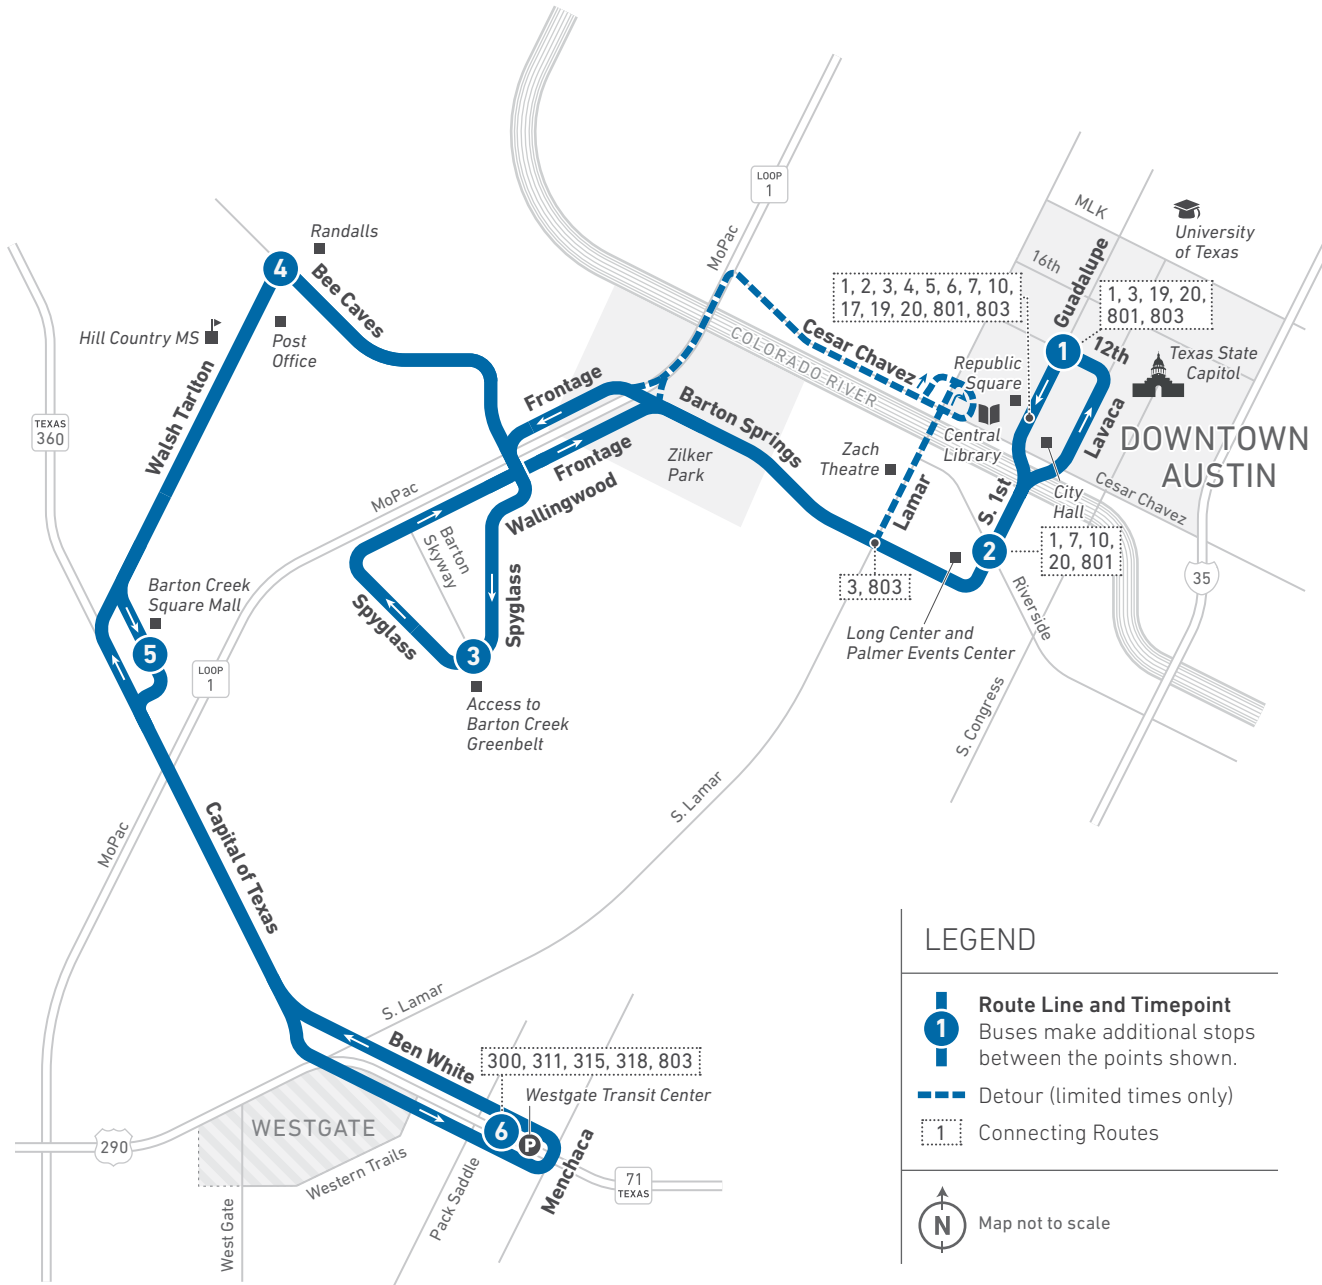

# Barton Creek Square

LOCAL

Scan the QR code to see an online version of this route map.

### DESTINATIONS

- Downtown Austin
- Texas State Capitol
- Republic Square
- City Hall
- Central Library
- Long Center
- Palmer Events Center
- Zach Theatre
- Zilker Metropolitan Park
- Access to Barton Creek Greenbelt
- Randalls
- Post Office
- Hill Country Middle School
- Barton Creek Square Mall
- Westgate Shopping Center
- Westgate Transit Center

### NOTES

- South 1st at Riverside is a timepoint only going Southbound.
- Route 30 frequently operates on detour during special events that occur at Zilker Park. Keep up to date on when this happens at [capmetro.org/service-alerts](http://capmetro.org/service-alerts).

### 30 SATURDAYS/NORTHBOUND

6 Westgate Transit Center (Bay F)	5 Barton Creek Square Mall	4 Walsh Tarlton at Bee Caves	3 Spyglass at Barton Skyway	1 12th at Guadalupe	To Route/Garage
6:00	6:10	6:17	6:23	6:41	
6:35	6:45	6:52	6:58	7:16	
7:10	7:20	7:27	7:33	7:51	
7:45	7:55	8:02	8:08	8:26	
8:20	8:30	8:37	8:43	9:01	
8:55	9:05	9:12	9:18	9:36	
9:30	9:42	9:49	9:56	10:16	
10:05	10:17	10:24	10:31	10:51	
10:40	10:52	10:59	11:06	11:26	
11:15	11:27	11:34	11:41	<b>12:01</b>	
11:50	<b>12:02</b>	<b>12:09</b>	<b>12:16</b>	<b>12:36</b>	
<b>12:25</b>	<b>12:37</b>	<b>12:44</b>	<b>12:51</b>	1:11	
1:00	1:12	1:19	1:26	1:46	
1:35	1:47	1:54	2:01	2:21	
2:10	2:22	2:29	2:36	2:56	
2:45	2:57	3:04	3:11	3:31	
3:20	3:32	3:39	3:46	4:06	
3:55	4:07	4:14	4:21	4:41	
4:30	4:42	4:49	4:56	5:16	
5:05	5:17	5:24	5:31	5:51	
5:40	5:52	5:59	6:06	6:26	
6:15	6:27	6:34	6:41	7:01	
6:50	7:02	7:09	7:16	7:36	
7:25	7:35	7:42	7:48	8:06	
8:00	8:10	8:17	8:23	8:41	
8:35	8:45	8:52	8:58	9:16	
9:10	9:20	9:27	9:33	9:51	
9:45	9:55	10:02	10:08	10:26	
10:20	10:30	10:37	10:43	11:01	G