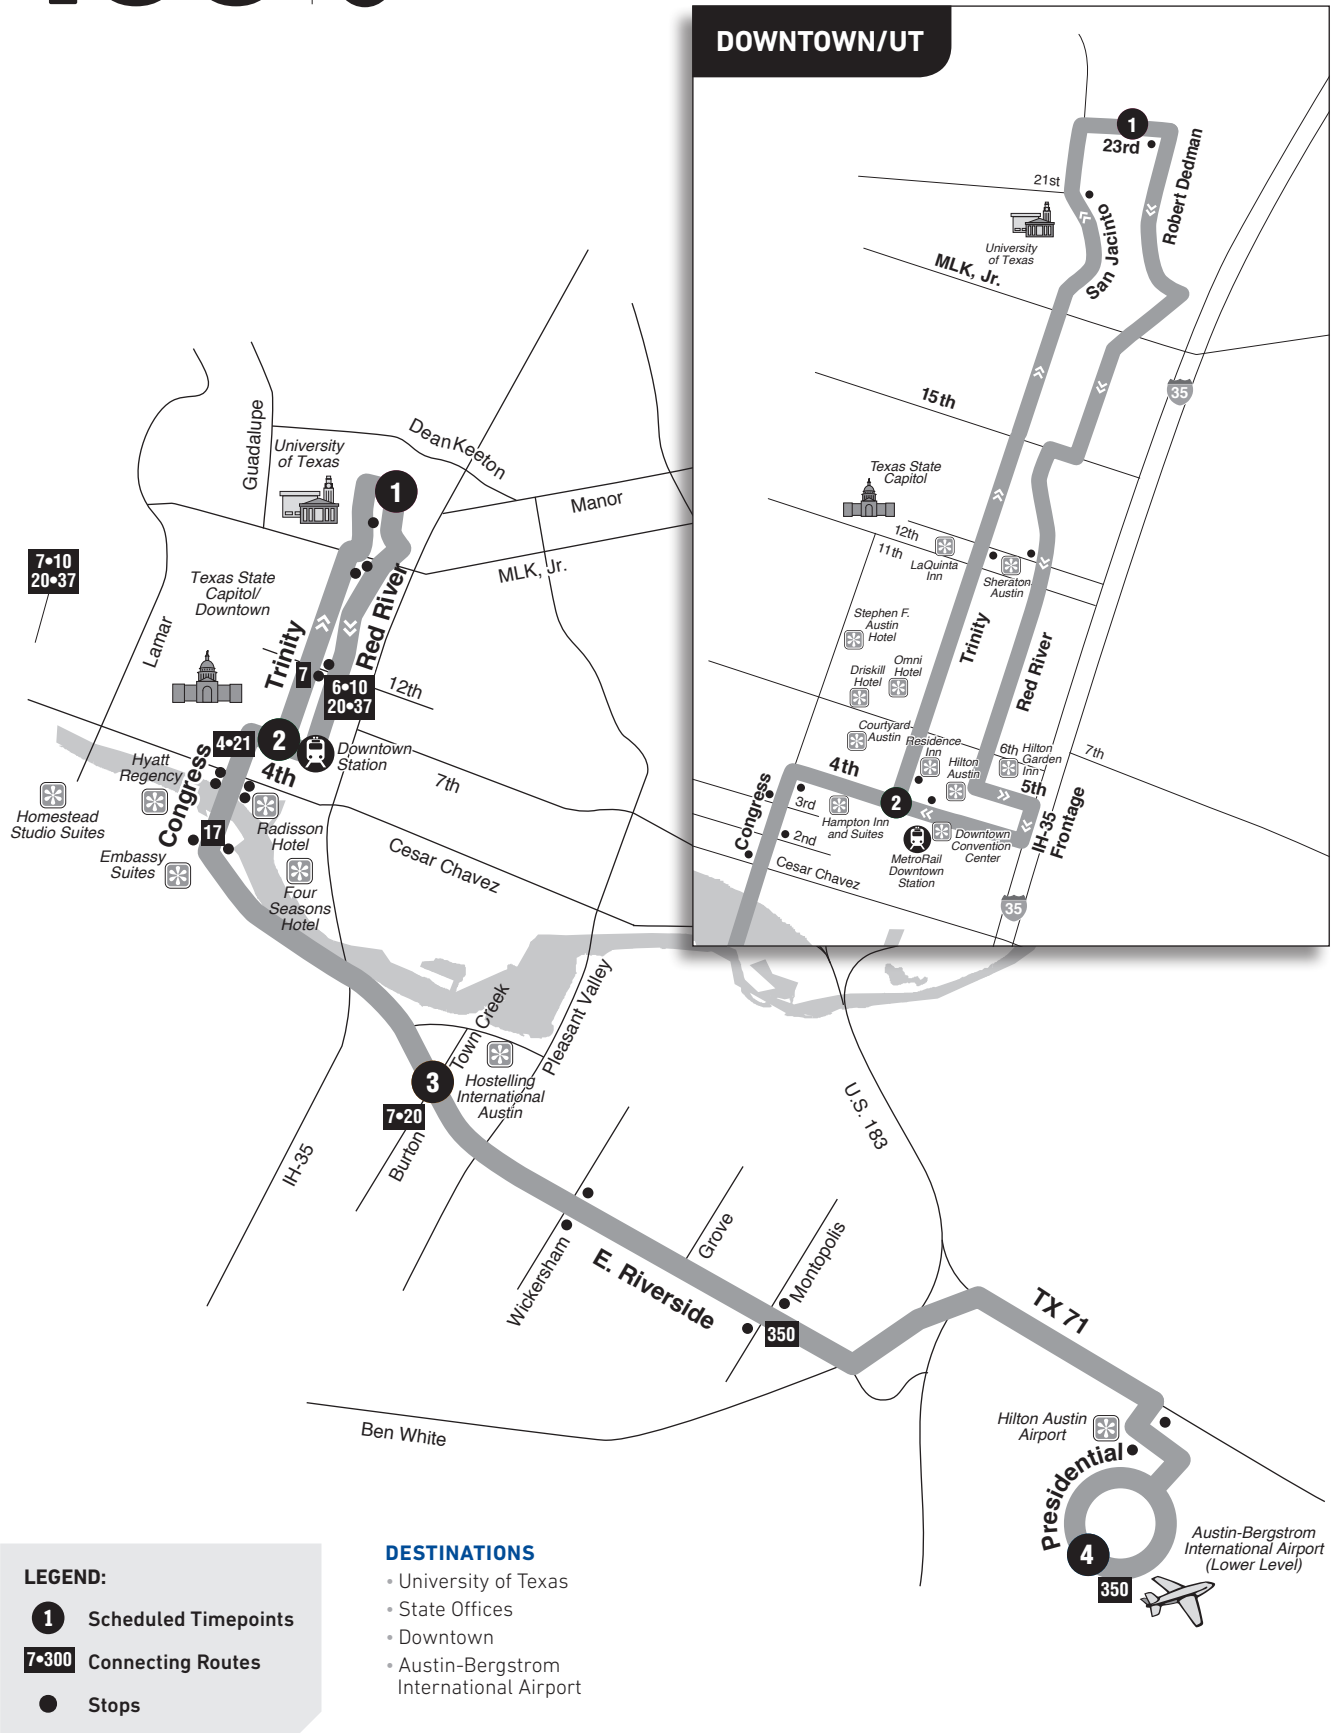

100

MetroAirport

LOCAL

TO AIRPORT

TO AUSTIN

100 WEEKDAYS/OUTBOUND

100 WEEKDAYS/INBOUND

1 23rd at Robert Dedman	2 4th at Trinity	3 Riverside at Burton	4 Airport Lower Level	To Route/Garage	4 Airport Lower Level	3 Riverside at Town Creek	2 4th at Trinity	1 23rd at Robert Dedman	To Route/Garage
4:47	4:59	5:10	5:25		5:30	5:44	5:54	6:04	
5:17	5:29	5:40	5:55		6:00	6:14	6:24	6:34	
5:47	5:59	6:10	6:25		6:30	6:48	7:02	7:13	
6:13	6:27	6:38	6:55		7:00	7:18	7:32	7:43	
6:43	6:57	7:08	7:25		7:30	7:48	8:02	8:13	
7:13	7:27	7:38	7:55		8:00	8:18	8:32	8:43	
7:43	7:57	8:08	8:25		8:30	8:48	9:02	9:13	G
8:13	8:27	8:38	8:55		9:00	9:16	9:28	9:39	
8:46	8:58	9:10	9:25		9:30	9:46	9:58	10:09	
9:16	9:28	9:40	9:55		10:00	10:16	10:28	10:39	
9:46	9:58	10:10	10:25		10:30	10:46	10:58	11:09	
10:16	10:28	10:40	10:55		11:00	11:16	11:28	11:39	
10:46	10:58	11:10	11:25		11:30	11:46	11:58	12:09	
11:16	11:28	11:40	11:55		12:00	12:16	12:28	12:39	
11:46	11:58	12:10	12:25		12:30	12:46	12:58	1:09	
12:16	12:28	12:40	12:55		1:00	1:16	1:28	1:39	
12:46	12:58	1:10	1:25		1:30	1:46	1:58	2:09	
1:16	1:28	1:40	1:55		2:00	2:16	2:30	2:41	
1:38	1:54	2:08	2:25		2:30	2:46	3:00	3:11	
2:08	2:24	2:38	2:55		3:00	3:16	3:30	3:41	
2:38	2:54	3:08	3:25		3:30	3:46	4:00	4:11	
3:08	3:24	3:38	3:55		4:00	4:16	4:30	4:41	
3:38	3:54	4:08	4:25		4:30	4:46	5:00	5:11	
4:08	4:24	4:38	4:55		5:00	5:16	5:30	5:41	
4:38	4:54	5:08	5:25		5:30	5:46	6:00	6:11	
5:08	5:24	5:38	5:55		6:00	6:16	6:30	6:41	
5:38	5:54	6:08	6:25		6:30	6:46	7:00	7:11	G
6:08	6:24	6:38	6:55		7:00	7:15	7:26	7:36	
6:45	6:57	7:09	7:25		7:30	7:45	7:56	8:06	
7:15	7:27	7:39	7:55		8:00	8:15	8:26	8:36	
7:45	7:57	8:09	8:25		8:30	8:45	8:56	9:06	
8:15	8:27	8:39	8:55		9:00	9:15	9:26	9:36	
8:45	8:57	9:09	9:25		9:30	9:45	9:56	10:06	
9:15	9:27	9:39	9:55		10:00	10:15	10:26	10:36	
9:45	9:57	10:09	10:25		10:30	10:45	10:56	11:06	G
10:15	10:27	10:39	10:55		11:00	11:15	11:26	11:36	G
10:45	10:57	11:09	11:25		11:30	11:45	11:56	12:06	G