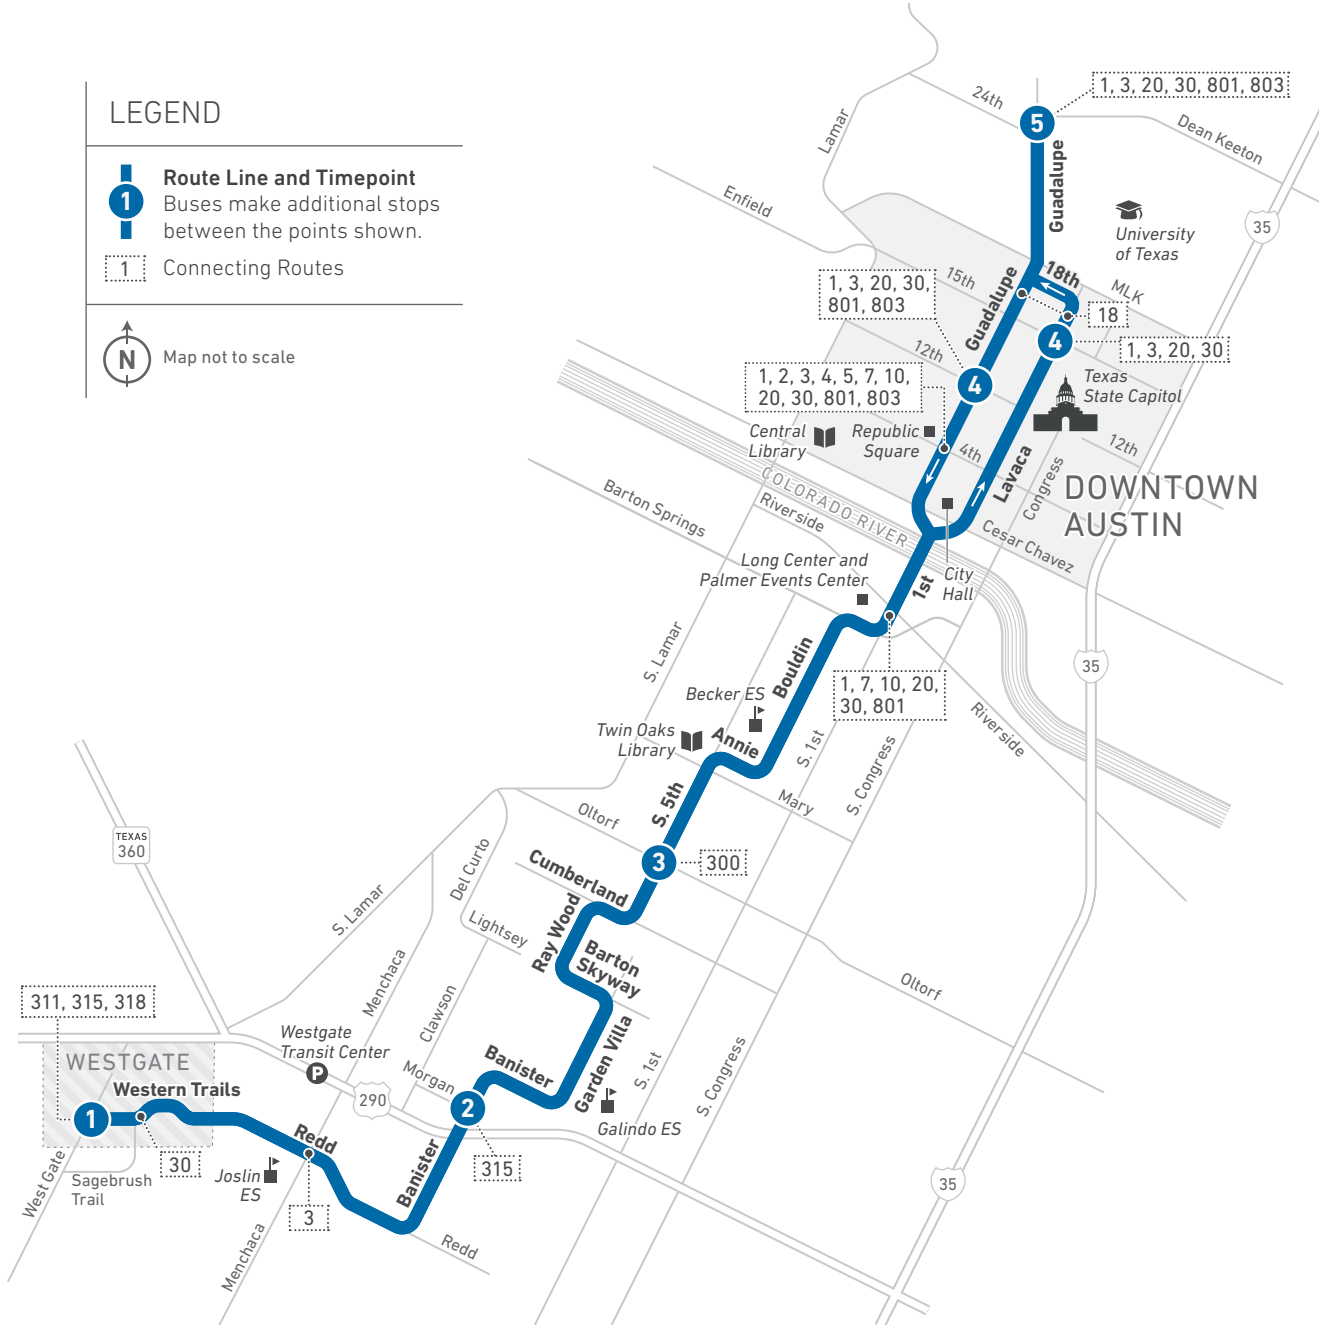

105

South 5th Flyer

LOCAL

LEGEND

Route Line and Timepoint
Buses make additional stops between the points shown.

Connecting Routes

Map not to scale

Scan the QR code to see an online version of this route map.

DESTINATIONS

- Joslin Elementary School
- Galindo Elementary School
- Twin Oaks Library
- Becker Elementary School
- Palmer Event Center
- Long Center
- City Hall
- Republic Square
- Central Library
- Downtown Austin
- Texas State Capitol
- University of Texas

105 WEEKDAYS/NORTHBOUND

105 WEEKDAYS/SOUTHBOUND

MORNING					AFTERNOON					
1	2	3	4	5	5	4	3	2	1	
Western Trails at Sagebrush	Banister at Morgan	South 5th at Oltorf	Lavaca at 16th	Guadalupe at Dean Keeton	To Route/Garage	UT West Mall Station (SB)	Capitol Station	South 5th at Oltorf	Banister at Morgan	Western Trails at Sagebrush
6:45	6:59	7:09	7:27	7:32	G	4:15	4:22	4:42	4:51	4:59
8:30	8:44	8:54	9:14	9:19		6:15	6:21	6:36	6:44	6:51
										G