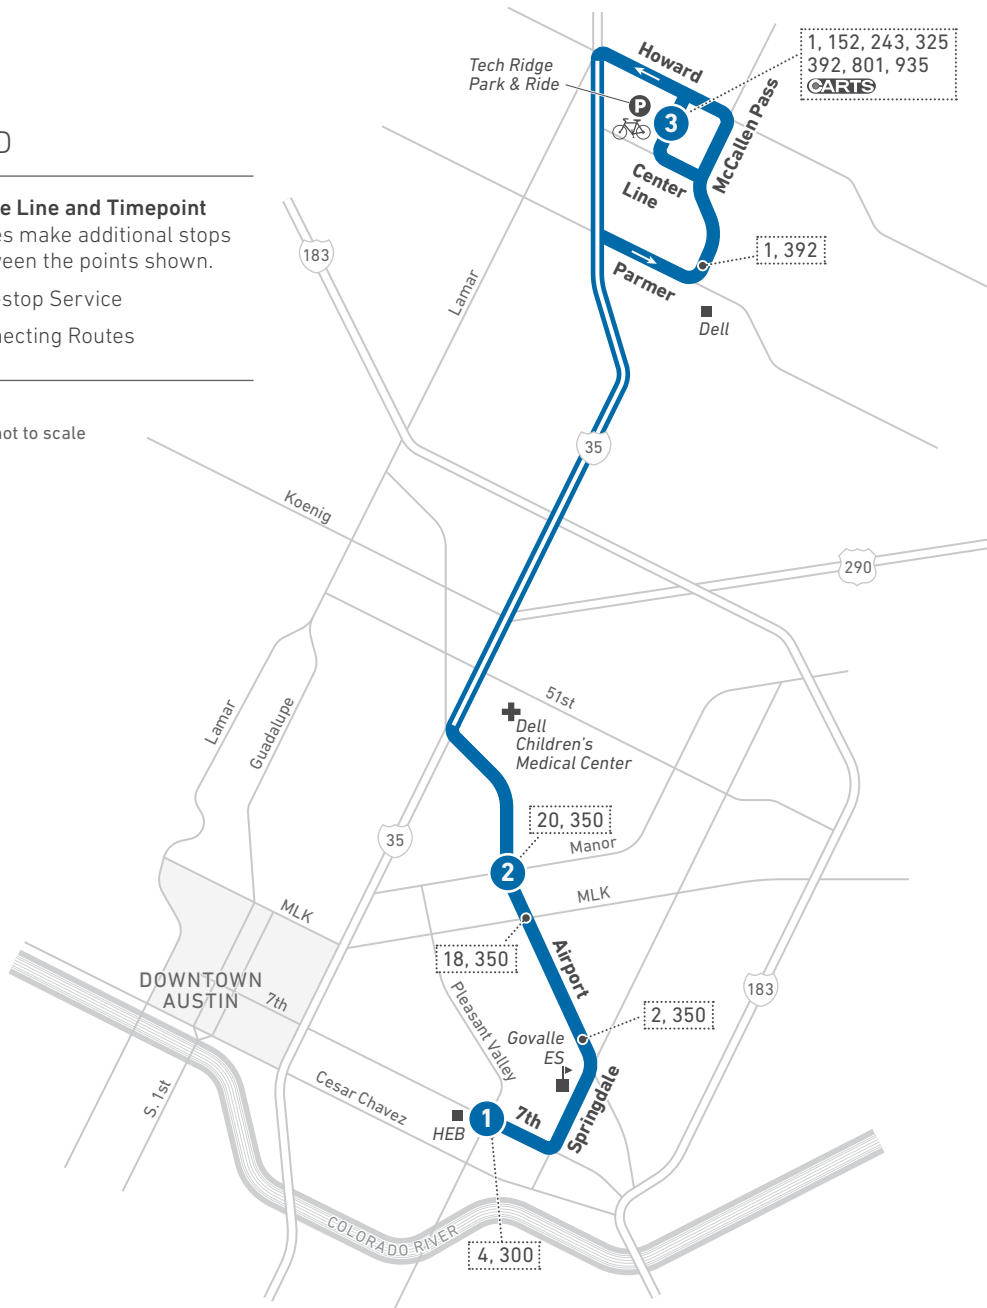

LEGEND

-  **Route Line and Timepoint**
Buses make additional stops between the points shown.
-  Non-stop Service
-  Connecting Routes

Scan the QR code to see an online version of this route map.

DESTINATIONS

- HEB
- Govalle Elementary School
- Dell Children's Medical Center
- Dell
- Tech Ridge Park & Ride

NOTES

Buses on Limited routes stop less often. Typically, they offer direct service between neighborhoods and the UT campus or downtown Austin.

Northbound—all trips adhere to each timepoint. After departing Airport/Parkwood, buses make the best time that traffic and safety will allow. The scheduled times for arrival to Tech Ridge Park & Ride are approximate.

Southbound—After departing Tech Ridge Park & Ride, buses make the best time that traffic and safety will allow. In the afternoon, service is in "drop-off mode only" after departing Tech Ridge Park & Ride.