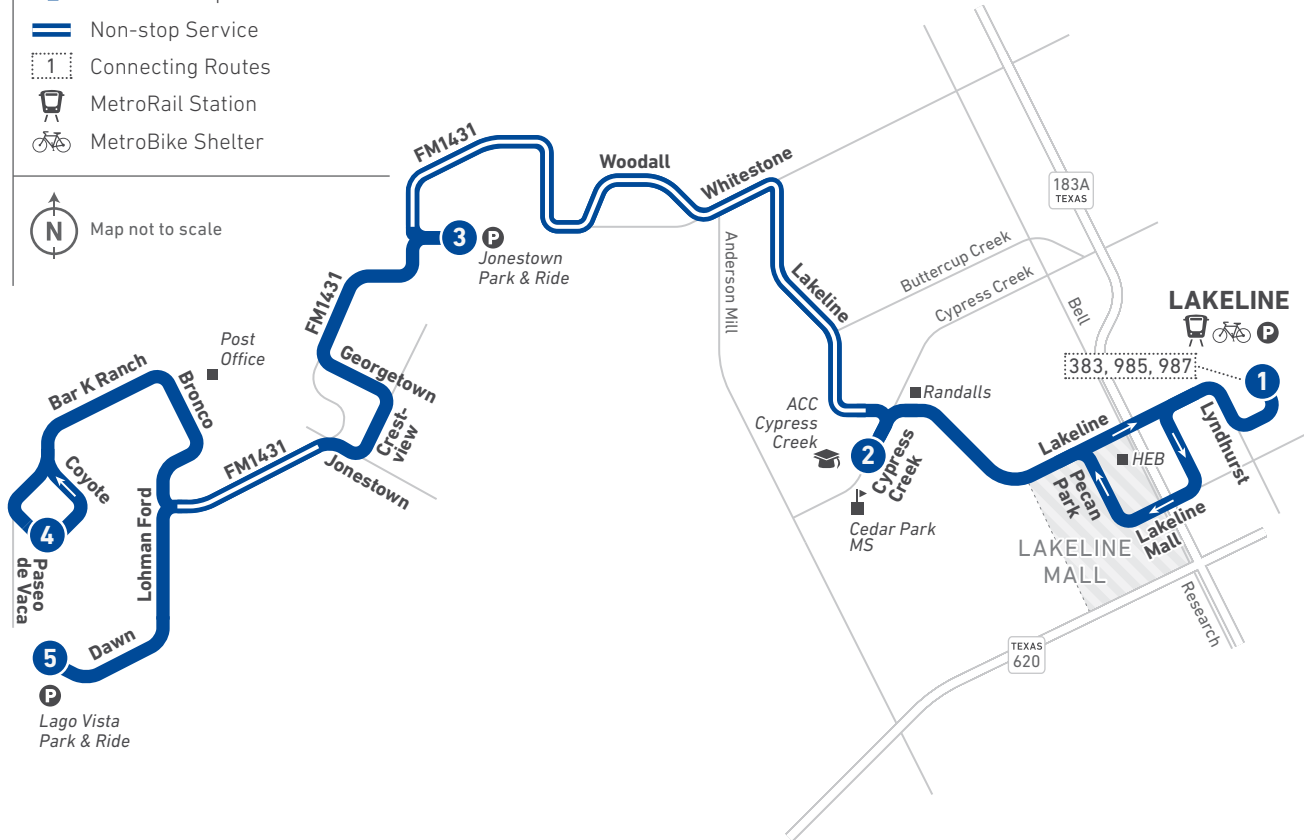

214

Northwest Feeder

LOCAL

LEGEND

1 **Route Line and Timepoint**
Buses make additional stops between the points shown.

— Non-stop Service

1 Connecting Routes

MetroRail Station

MetroBike Shelter

Map not to scale

Scan the QR code to see an online version of this route map.

DESTINATIONS

- Lakeline Station
- Lakeline Mall
- ACC Cypress Creek
- Jonestown Park & Ride
- Post Office
- Lago Vista Park & Ride

214 WEEKDAYS / WESTBOUND

214 WEEKDAYS / EASTBOUND

1 Lakeline Station (Bay I)	2 ACC Cypress Creek	3 Jonestown Park & Ride (Crestview at Park)	4 Paseo de Vacas at Crossbow	5 Lago Vista Park & Ride (Thunderbird at Dawn) To Route/Garage	5 Lago Vista Park & Ride (Thunderbird at Dawn)	4 Paseo de Vacas at Crossbow	3 Jonestown Park & Ride (Crestview at Park)	2 ACC Cypress Creek	1 Lakeline Station (Bay I) To Route/ Garage
5:57	6:06	6:24	6:36	6:48	5:12	—	5:24	5:43	5:55
6:39	6:48	7:06	7:18	7:30	5:46	—	5:58	6:17	6:29
7:50	7:59	8:17	8:29	8:41	6:53	—	7:05	7:24	7:36
8:40	8:49	9:07	9:19	9:31	7:35	—	7:46	8:04	8:15
9:40	9:49	10:07	10:19	10:31	8:46	—	8:57	9:15	9:26
10:30	10:39	10:57	11:09	11:21	9:36	—	9:47	10:05	10:16
11:25	11:34	11:48	12:00	12:12	10:36	—	10:47	11:05	11:16
12:16	12:25	12:38	12:48	12:58	11:26	—	11:37	11:55	12:06
1:20	1:29	1:47	—	1:59	12:12	—	12:19	12:55	1:06
2:15	2:27	2:50	—	3:03	1:08	1:19	1:28	1:57	2:08
3:10	3:22	3:45	—	3:58	2:10	2:21	2:32	2:50	3:01
4:10	4:22	4:45	—	4:58	3:10	3:21	3:32	3:50	4:01
5:12	5:24	5:47	—	6:00	4:10	4:21	4:32	4:50	5:01
6:20	6:29	6:47	—	6:59	5:10	5:21	5:32	5:50	6:01
7:16	7:25	7:43	—	7:55	6:10	6:21	6:32	6:50	7:01
8:05	8:14	8:32	—	8:44	7:05	7:16	7:27	7:45	7:56
					7:55	8:06	—	—	— G
					8:44	8:55	—	—	— G