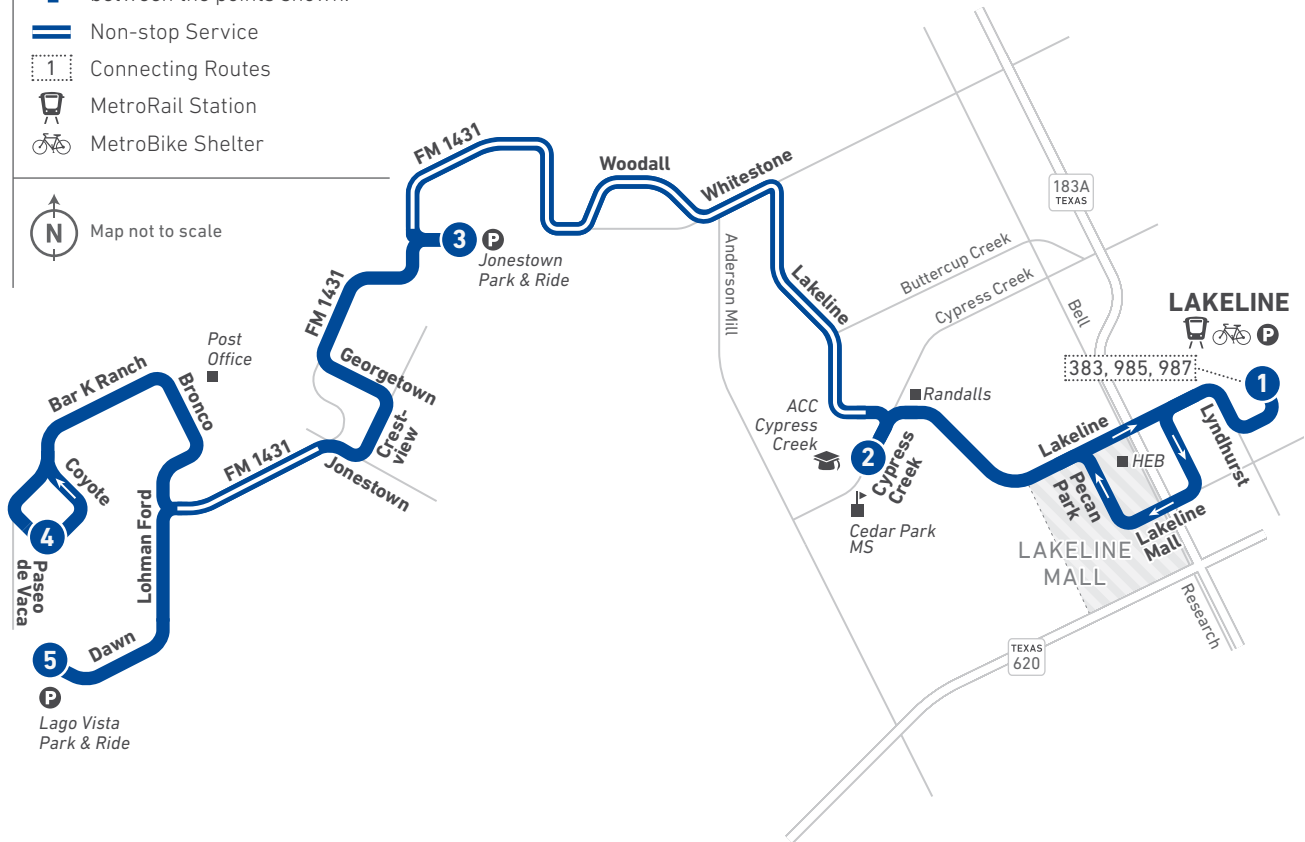

## LEGEND

- 1** **Route Line and Timepoint**  
Buses make additional stops between the points shown.
- Non-stop Service
- 1** Connecting Routes
- MetroRail Station
- MetroBike Shelter

Map not to scale

Scan the QR code to see an online version of this route map.

## DESTINATIONS

- Lakeline Station
- HEB
- Lakeline Mall
- Randalls
- Cedar Park Middle School
- ACC Cypress Creek
- Jonestown Park & Ride
- Post Office
- Lago Vista Park & Ride

**214 WEEKDAYS / WESTBOUND**