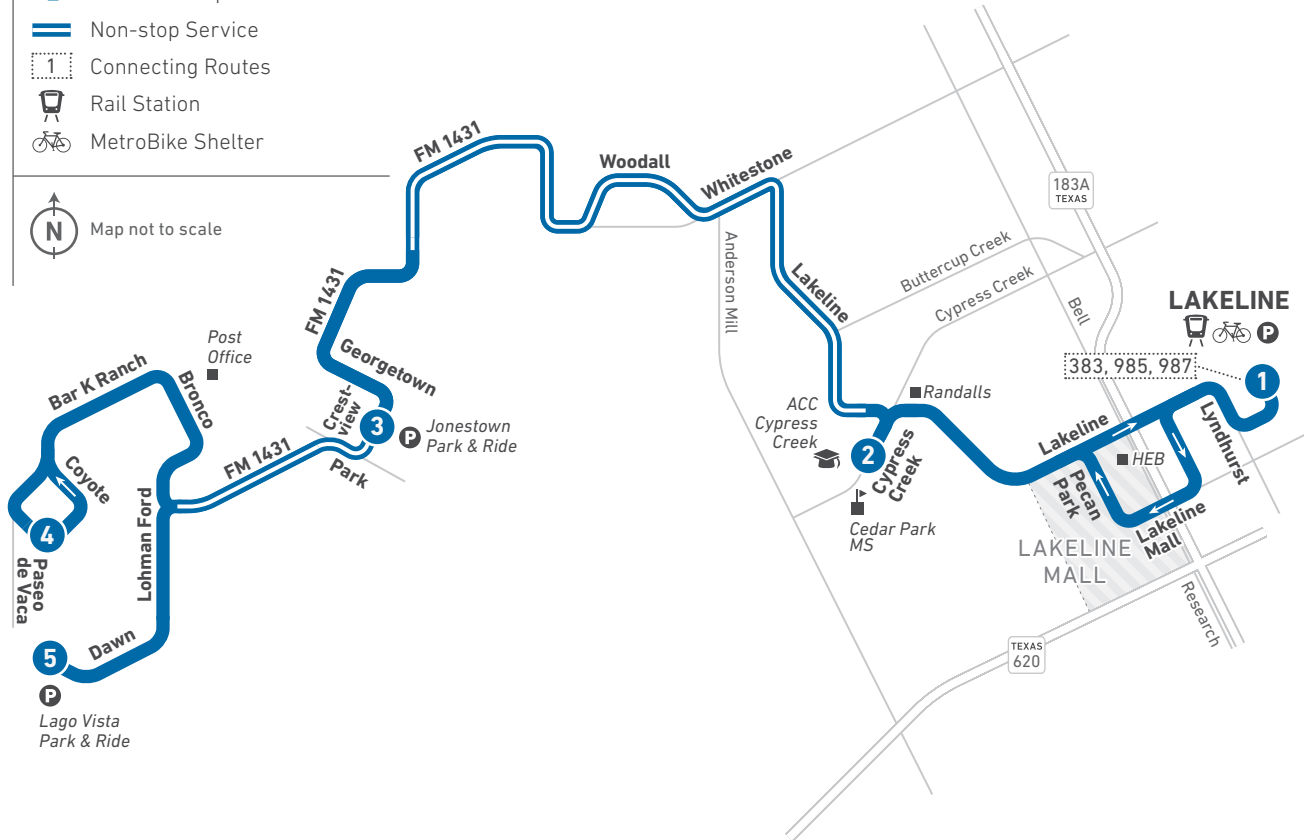

214

Northwest Feeder

LEGEND

- 1** Route Line and Timepoint
Buses make additional stops between the points shown.
- Non-stop Service
- Connecting Routes
- Rail Station
- MetroBike Shelter

Map not to scale

Scan the QR code to see an online version of this route map.

DESTINATIONS

- Lakeline Station
- HEB
- Lakeline Mall
- Randalls
- Cedar Park Middle School
- ACC Cypress Creek
- Jonestown Park & Ride
- Post Office
- Lago Vista Park & Ride

214 WEEKDAYS / WESTBOUND

214 WEEKDAYS / EASTBOUND