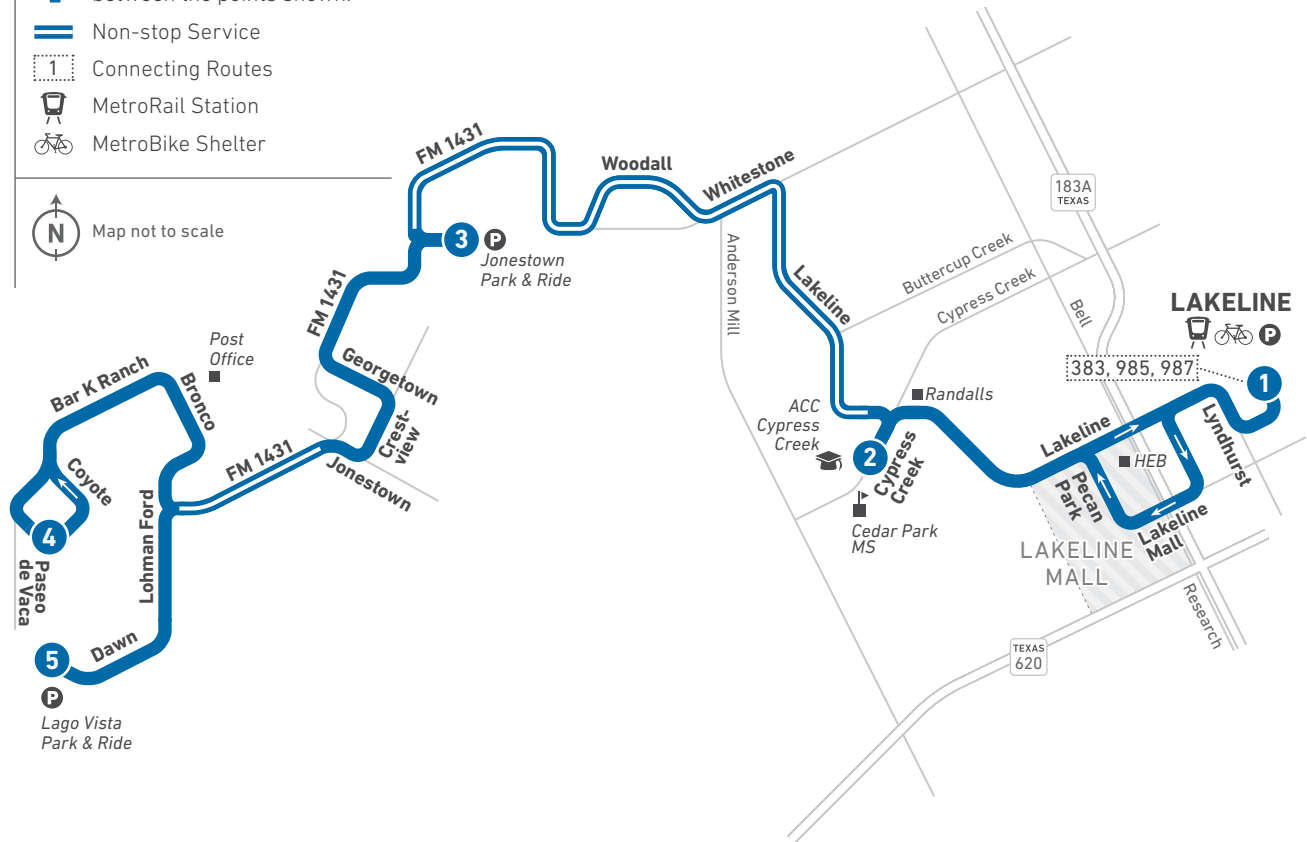

214 Northwest Feeder

LEGEND

- 1** **Route Line and Timepoint**
Buses make additional stops between the points shown.
- Non-stop Service
- 1** Connecting Routes
- MetroRail Station
- MetroBike Shelter

Map not to scale

Scan the QR code to see an online version of this route map.

DESTINATIONS

- Lakeline Station
- HEB
- Lakeline Mall
- Randalls
- Cedar Park Middle School
- ACC Cypress Creek
- Jonestown Park & Ride
- Post Office
- Lago Vista Park & Ride

214 WEEKDAYS / WESTBOUND

214 WEEKDAYS / EASTBOUND

1 Lakeline Station (Bay I)	2 ACC Cypress Creek	3 Jonestown Park & Ride (Crestview at Park)	4 Paseo de Vacas at Crossbow	5 Lago Vista Park & Ride (Thunderbird at Dawn) To Route/Garage	5 Lago Vista Park & Ride (Thunderbird at Dawn)	4 Paseo de Vacas at Crossbow	3 Jonestown Park & Ride (Crestview at Park)	2 ACC Cypress Creek	1 Lakeline Station (Bay I) To Route/ Garage
5:57	6:06	6:24	6:36	6:48	5:10	—	5:22	5:41	5:53
6:39	6:48	7:06	7:18	7:30	5:40	—	5:52	6:11	6:23
7:50	7:59	8:17	8:29	8:41	6:53	—	7:05	7:24	7:36
8:40	8:49	9:07	9:19	9:31	7:35	—	7:46	8:04	8:15
9:40	9:49	10:07	10:19	10:31	8:46	—	8:57	9:15	9:26
10:30	10:39	10:57	11:09	11:21	9:36	—	9:47	10:05	10:16
11:25	11:34	11:48	12:00	12:12	10:36	—	10:47	11:05	11:16
12:16	12:25	12:38	12:48	12:58	11:26	—	11:37	11:55	12:06
1:20	1:29	1:47	—	1:59	12:17	—	12:24	1:00	1:11
2:25	2:37	3:00	—	3:13	1:03	1:14	1:23	1:52	2:03
3:20	3:32	3:55	—	4:08	2:03	2:14	2:25	2:43	2:54
4:20	4:32	4:55	—	5:08	3:18	3:29	3:40	3:58	4:09
5:30	5:42	6:05	—	6:18	4:13	4:24	4:35	4:53	5:04
6:35	6:44	7:02	—	7:14	5:13	5:24	5:35	5:53	6:04
7:41	7:50	8:08	—	8:20	6:20	6:31	6:42	7:00	7:11
8:25	8:34	8:52	—	9:04	7:19	7:30	7:41	7:59	8:10
					8:20	8:31	—	—	— G
					9:04	9:15	—	—	— G