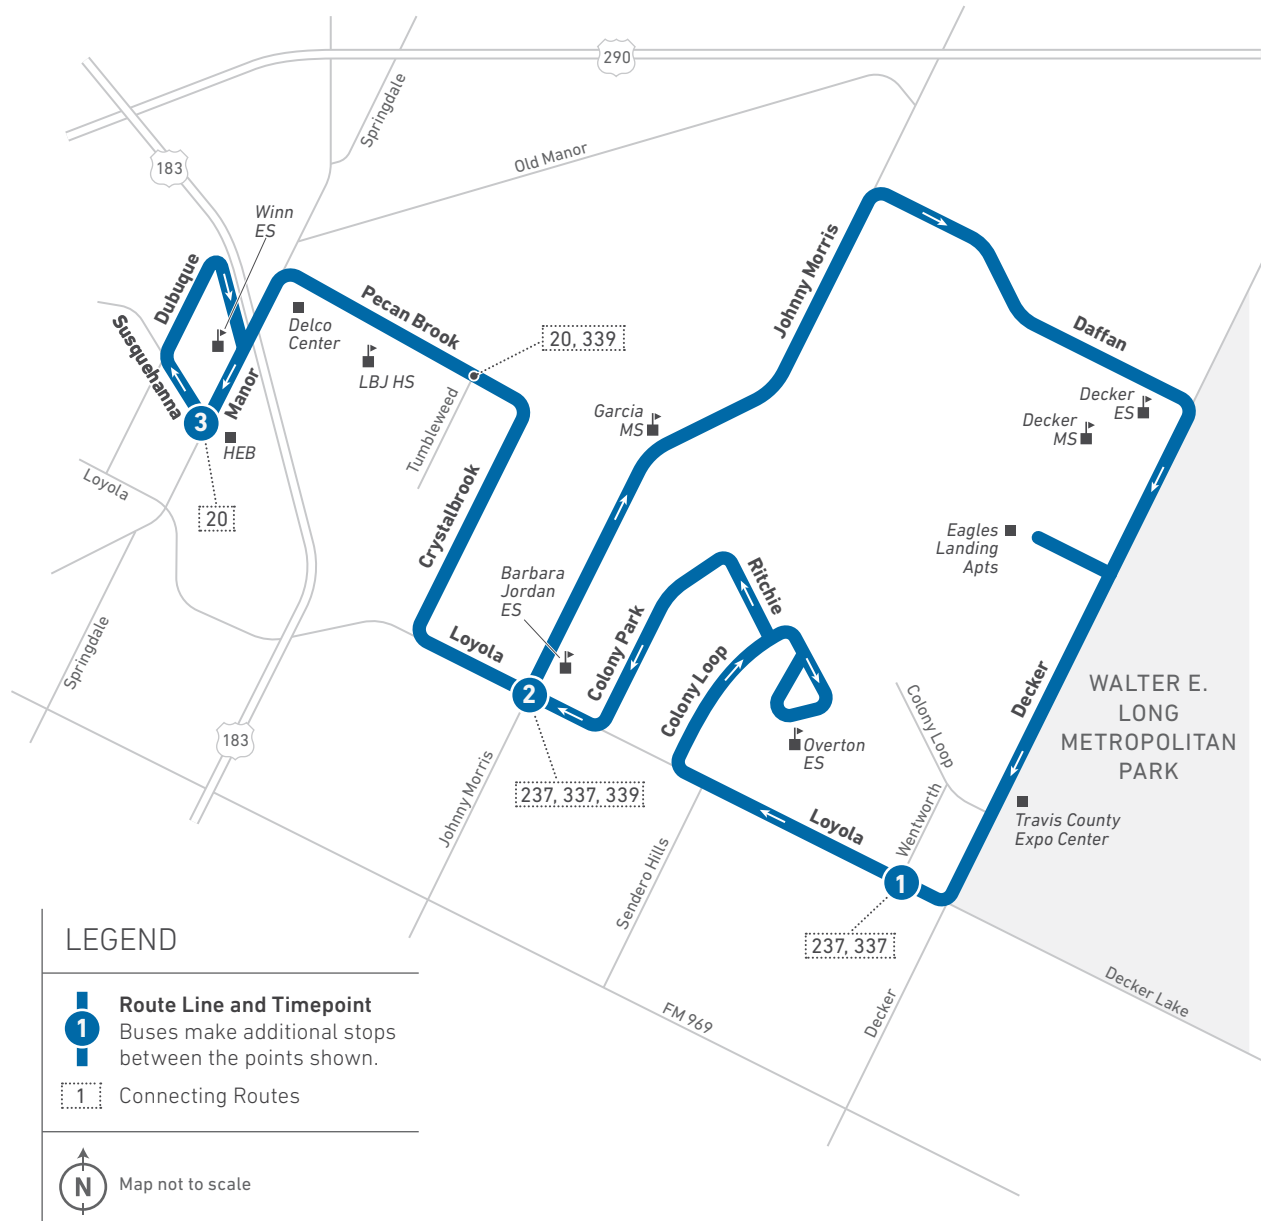

233

Decker/Daffan

LOCAL

LEGEND

1 **Route Line and Timepoint**
Buses make additional stops between the points shown.

1 **Connecting Routes**

Map not to scale

Scan the QR code to see an online version of this route map.

NOTES

Loyola at Johnny Morris is a timepoint only going Westbound.

233 WEEKDAYS/EASTBOUND

3 Manor at Susquehanna	1 Loyola at Wentworth	To Route/Garage
7:00	7:32	
8:00	8:32	
9:00	9:32	
10:00	10:30	
11:00	11:30	
12:00	12:30	
1:00	1:30	
2:00	2:31	
3:00	3:31	
4:00	4:31	
5:00	5:31	
6:00	6:31	
7:00	7:31	
8:00	8:31	
9:00	9:31	

233 SATURDAYS/WESTBOUND

1 Loyola at Wentworth	2 Loyola at Johnny Morris	3 Manor at Susquehanna	To Route/Garage
7:30	7:38	7:48	
8:30	8:38	8:48	
9:30	9:38	9:48	
10:30	10:38	10:48	
11:30	11:38	11:48	
12:30	12:38	12:48	
1:30	1:38	1:48	
2:30	2:38	2:48	
3:30	3:38	3:48	
4:30	4:38	4:48	
5:30	5:38	5:48	
6:30	6:38	6:48	G

233 SUNDAYS/WESTBOUND

1 Loyola at Wentworth	2 Loyola at Johnny Morris	3 Manor at Susquehanna	To Route/Garage
8:30	8:38	8:48	
9:30	9:38	9:48	
10:30	10:38	10:48	
11:30	11:38	11:48	
12:30	12:38	12:48	
1:30	1:38	1:48	
2:30	2:38	2:48	
3:30	3:38	3:48	
4:30	4:38	4:48	
5:30	5:38	5:48	
6:30	6:38	6:48	G