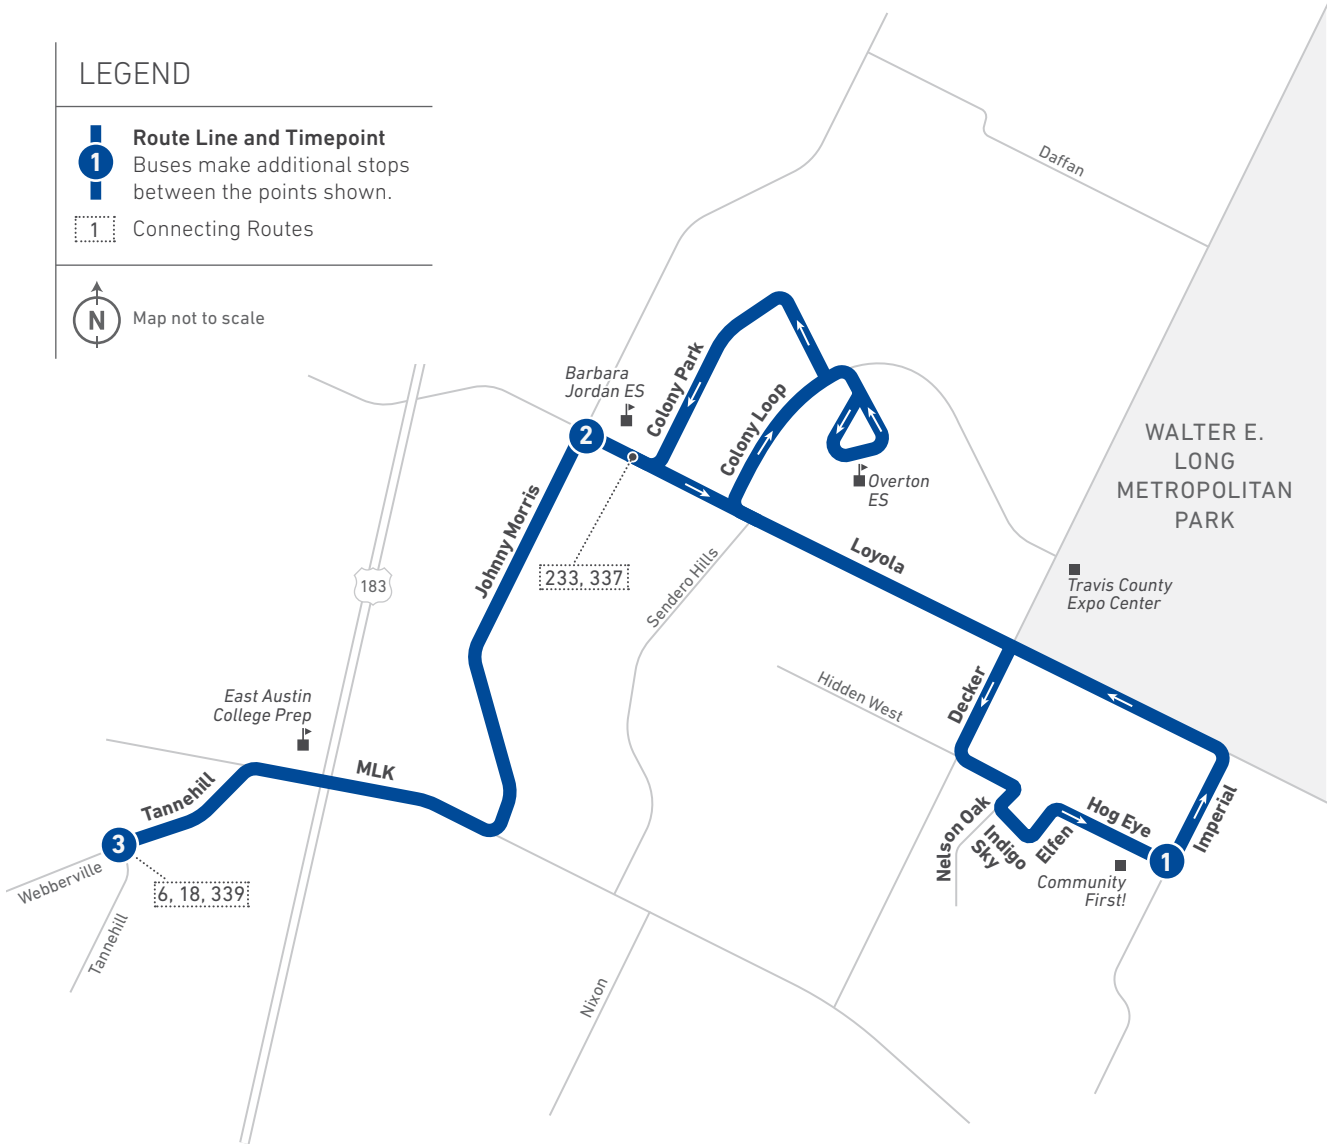

237

Northeast Feeder

LOCAL

LEGEND

1 **Route Line and Timepoint**
Buses make additional stops between the points shown.

1 **Connecting Routes**

N Map not to scale

Scan the QR code to see an online version of this route map.

DESTINATIONS

- Community First!
- Travis County Expo Center
- Overton Elementary School
- Barbara Jordan Elementary School
- East Austin College Prep

NOTES

Westbound trips continue as Route 6 at Tannehill/ Webberville.

237 WEEKDAYS / WESTBOUND

1 Community First!	2 Loyola at Johnny Morris	3 Tannehill at Webberville	To Route/ Garage
7:10	7:25	7:35	6
8:10	8:25	8:35	6
9:10	9:25	9:35	6
10:10	10:25	10:35	6
11:10	11:25	11:35	6
12:10	12:25	12:35	6
1:10	1:25	1:35	6
2:10	2:25	2:35	6
3:10	3:25	3:35	6
4:10	4:25	4:35	6
5:10	5:25	5:35	6
6:10	6:25	6:35	6
7:05	7:20	7:30	6
8:05	8:20	8:30	6
9:05	9:20	9:30	G
10:05	10:20	10:30	G

237 SUNDAYS / EASTBOUND

3 Tannehill at Webberville	2 Loyola at Johnny Morris	1 Community First!	To Route/ Garage
7:40	7:50	7:55	
8:40	8:50	8:55	
9:40	9:50	9:55	
10:40	10:50	10:57	
11:40	11:50	11:57	
12:40	12:50	12:57	
1:40	1:50	1:57	
2:40	2:50	2:57	
3:40	3:50	3:57	
4:40	4:50	4:57	
5:40	5:50	5:57	
6:40	6:50	6:57	
7:40	7:50	7:57	