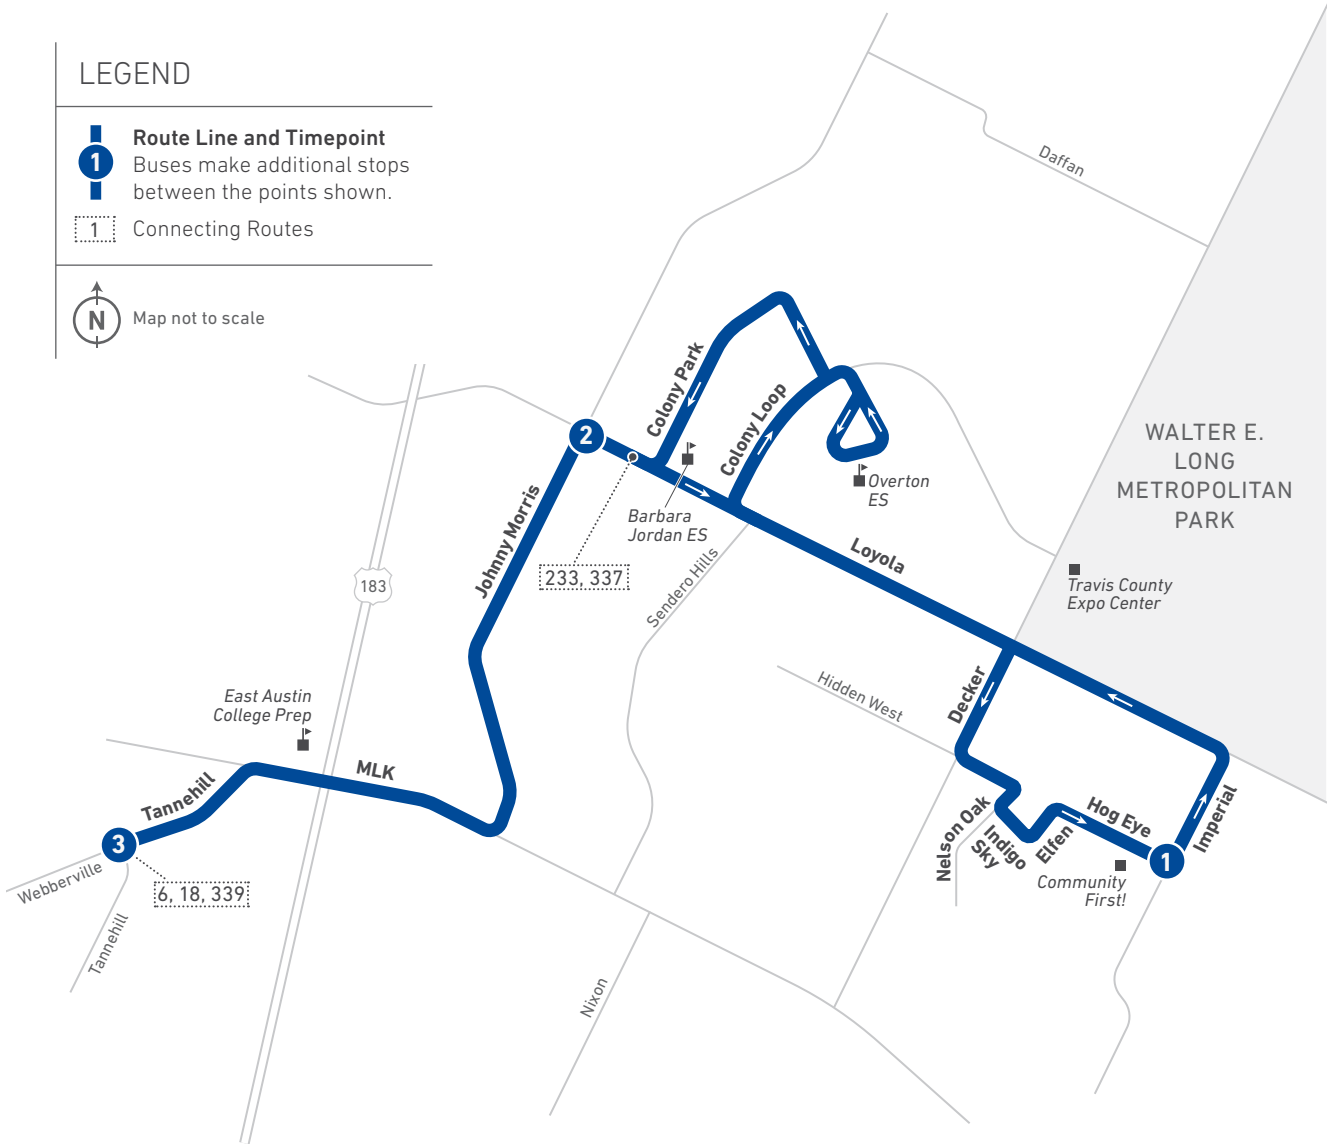

237

Northeast Feeder

LOCAL

LEGEND

Route Line and Timepoint
Buses make additional stops between the points shown.

Connecting Routes

Map not to scale

Scan the QR code to see an online version of this route map.

DESTINATIONS

- Community First!
- Travis County Expo Center
- Overton Elementary School
- Barbara Jordan Elementary School
- East Austin College Prep

NOTES

Westbound trips continue as Route 6 at Tannehill/ Webberville.

237 WEEKDAYS / WESTBOUND

1 Community First!	2 Loyola at Johnny Morris	3 Tannehill at Webberville	To Route/ Garage
7:05	7:15	7:33	6
8:05	8:15	8:33	6
9:05	9:14	9:25	6
10:05	10:14	10:25	6
11:05	11:14	11:25	6
12:05	12:14	12:25	6
1:05	1:14	1:25	6
2:05	2:14	2:25	6
3:05	3:16	3:29	6
4:05	4:16	4:29	6
5:05	5:16	5:29	6
6:05	6:16	6:29	6
7:00	7:11	7:24	6
8:00	8:11	8:24	6
9:00	9:11	9:24	G
10:00	10:11	10:24	G

237 SUNDAYS / EASTBOUND

3 Tannehill at Webberville	2 Loyola at Johnny Morris	1 Community First!	To Route/ Garage
7:40	7:50	7:55	
8:40	8:50	8:55	
9:40	9:50	9:55	
10:40	10:50	10:57	
11:40	11:50	11:57	
12:40	12:50	12:57	
1:40	1:50	1:57	
2:40	2:50	2:57	
3:40	3:50	3:57	
4:40	4:50	4:57	
5:40	5:50	5:57	
6:40	6:50	6:57	
7:40	7:50	7:57	