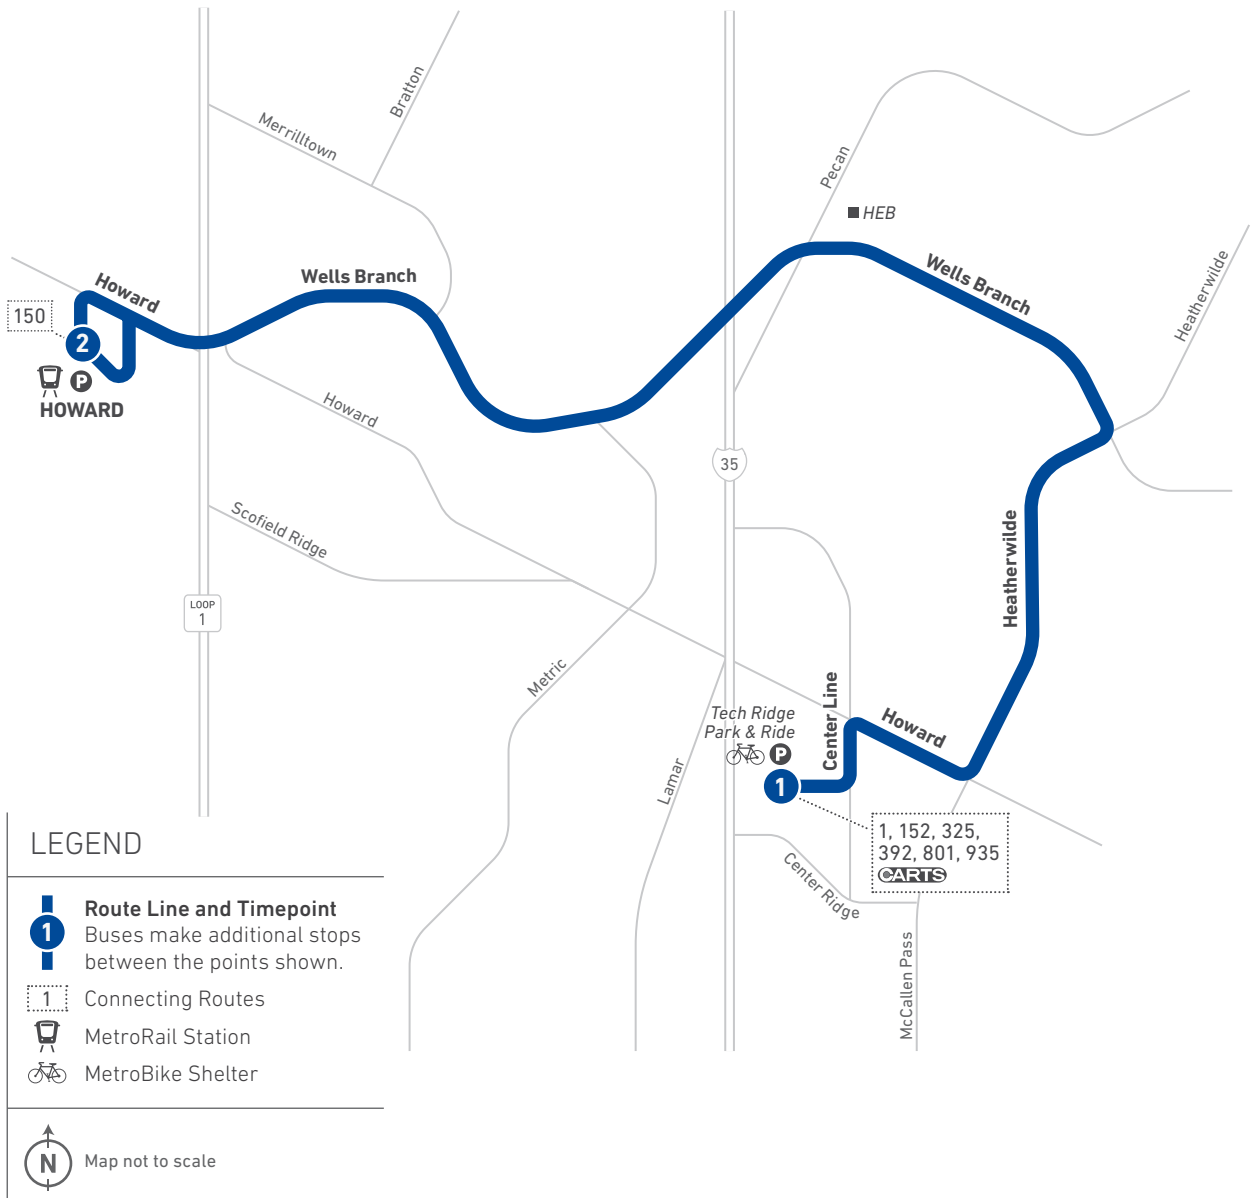

243 Wells Branch

LEGEND

- Route Line and Timepoint**
Buses make additional stops between the points shown.
- Connecting Routes
- MetroRail Station
- MetroBike Shelter

Scan the QR code to see an online version of this route map.

DESTINATIONS

- Tech Ridge Park & Ride
- HEB
- Howard Station

NOTES

Eastbound trips continue as Route 392 at Tech Ridge Park & Ride.

243 WEEKDAYS / WESTBOUND

1 Tech Ridge Park & Ride	2 Howard Station	To Router/ Garage
5:40	5:59	
6:15	6:36	
6:50	7:11	
7:25	7:46	
8:00	8:21	
8:35	8:56	
9:10	9:31	
9:45	10:06	
10:20	10:41	
10:55	11:16	
11:30	11:51	
12:05	12:26	
12:40	1:01	
1:15	1:36	
1:50	2:11	
2:25	2:46	
2:55	3:16	
3:30	3:51	
3:57	4:25	
4:27	4:55	
5:02	5:23	
5:32	5:53	
6:02	6:23	
6:32	6:53	
7:05	7:26	
7:40	8:01	
8:15	8:36	
8:50	9:11	
9:25	9:46	
10:05	10:26	
11:20	11:41	G

243 WEEKDAYS / EASTBOUND

2 Howard Station	1 Tech Ridge Park & Ride	To Router/ Garage
4:55	5:15	392
5:30	5:50	392
6:05	6:27	392
6:40	7:02	392
7:15	7:37	392
7:50	8:12	392
8:25	8:47	392
9:00	9:20	392
9:35	9:55	392
10:10	10:30	392
10:45	11:05	392
11:20	11:40	392
11:55	12:15	392
12:30	12:50	392
1:05	1:25	392
1:40	2:00	392
2:15	2:35	392
2:50	3:10	392
3:25	3:51	392
3:57	4:23	392
4:29	4:55	392
4:59	5:25	392
5:27	5:53	392
5:57	6:19	392
6:27	6:49	392
7:02	7:24	392
7:37	7:55	392
8:12	8:30	392
8:47	9:05	392
9:22	9:40	392
9:57	10:15	392
10:30	10:48	392

243 SATURDAYS / EASTBOUND

2 Howard Station	1 Tech Ridge Park & Ride	To Router/ Garage
6:00	6:18	392
6:30	6:48	392
7:00	7:18	392
7:30	7:48	392
8:00	8:18	392
8:30	8:48	392
9:00	9:18	392
9:30	9:48	392
10:00	10:18	392
10:30	10:48	392
11:00	11:18	392
11:30	11:48	392
12:00	12:18	392
12:30	12:48	392
1:00	1:18	392
1:30	1:48	392
2:00	2:18	392
2:30	2:48	392
3:00	3:18	392
3:30	3:48	392
4:00	4:18	392
4:30	4:48	392
5:00	5:18	392
5:30	5:48	392
6:00	6:18	392
6:30	6:48	392
7:00	7:18	392
7:30	7:48	392
8:00	8:18	392
8:30	8:48	392
9:00	9:18	392
9:30	9:48	392
10:00	10:18	392