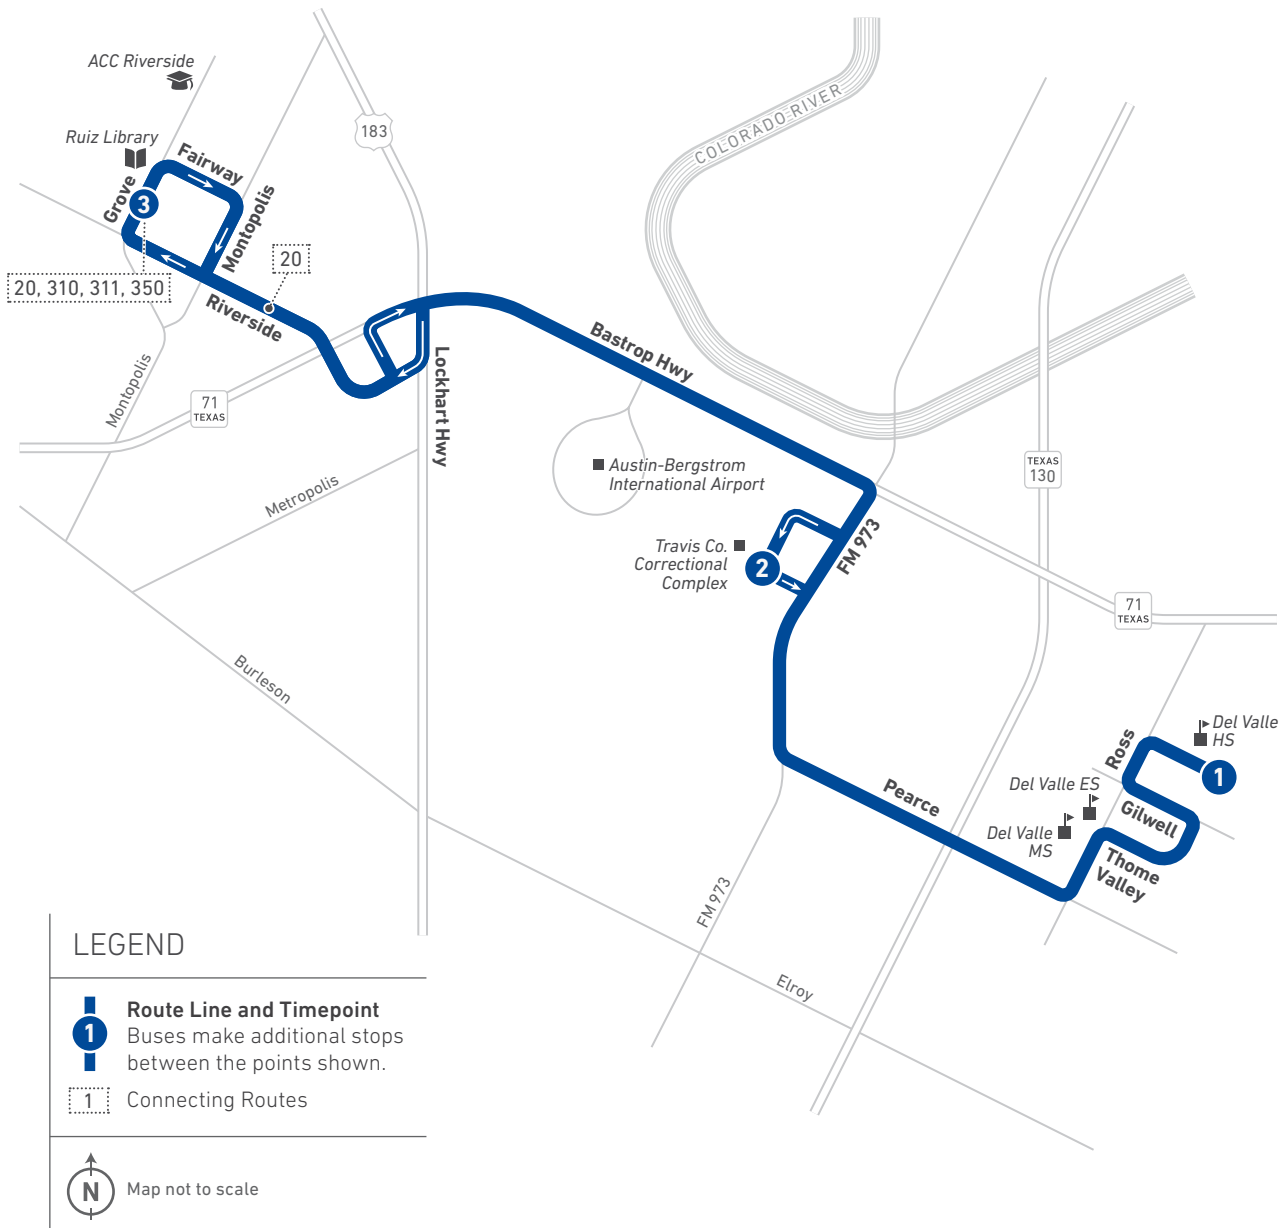

271

Del Valle Feeder

LOCAL

Scan the QR code to see an online version of this route map.

DESTINATIONS

- Del Valle High School
- Del Valle Elementary School
- Del Valle Middle School
- Travis County Correctional Complex
- Austin-Bergstrom International Airport
- ACC Riverside
- Ruiz Library

271 WEEKDAYS / WESTBOUND

271 WEEKDAYS / EASTBOUND

1 Del Valle High School	2 Travis County Correctional Complex	3 Grove at Riverside	To Route/Garage	3 Grove at Riverside	2 Travis County Correctional Complex	1 Del Valle High School	To Route/Garage
5:05	5:23	5:42		5:50	6:09	6:27	
5:35	5:53	6:12		6:20	6:39	6:57	
—	6:15	6:36		6:50	7:10	7:29	
6:05	6:23	6:42		7:30	7:48	8:05	
6:35	6:54	7:14		8:00	8:18	8:35	
—	7:15	7:36	G	8:30	8:48	9:05	
7:10	7:29	7:49		9:00	9:18	9:35	
7:40	7:59	8:19		9:30	9:48	10:05	
8:10	8:29	8:49	G	10:00	10:18	10:35	
8:40	8:59	9:19		10:30	10:48	11:05	
—	9:20	9:41		11:00	11:18	11:35	
9:10	9:29	9:48	G	11:30	11:48	12:05	
9:40	9:59	10:18		12:00	12:18	12:35	
10:10	10:29	10:48		12:30	12:48	1:05	
10:40	10:59	11:18		1:00	1:18	1:35	
11:10	11:29	11:48		1:30	1:48	2:05	
11:40	11:59	12:18		2:00	2:18	2:35	
12:10	12:29	12:48		2:30	2:48	3:05	
12:40	12:59	1:18		3:00	3:18	3:35	
1:10	1:29	1:48		3:30	3:50	4:05	
1:40	1:59	2:18		4:00	4:20	4:35	
2:10	2:29	2:48		4:30	4:50	5:05	
2:40	2:59	3:18		5:00	5:17	5:32	
3:10	3:29	3:49		5:30	5:47	6:02	
3:40	3:59	4:19		6:00	6:17	6:32	
4:10	4:29	4:49		6:30	6:47	7:02	
4:40	4:59	5:19		7:00	7:17	7:32	
5:10	5:29	5:49		7:30	7:47	8:02	
5:40	5:59	6:19		8:00	8:17	8:32	
6:10	6:29	6:49		8:30	8:47	9:02	
6:40	6:59	7:19		9:00	9:17	9:32	
7:10	7:29	7:48		9:30	9:47	10:02	G
7:40	7:59	8:18					
8:10	8:29	8:48					
8:40	8:59	9:18					
9:10	9:29	9:48	G				
9:40	9:59	10:18	G				