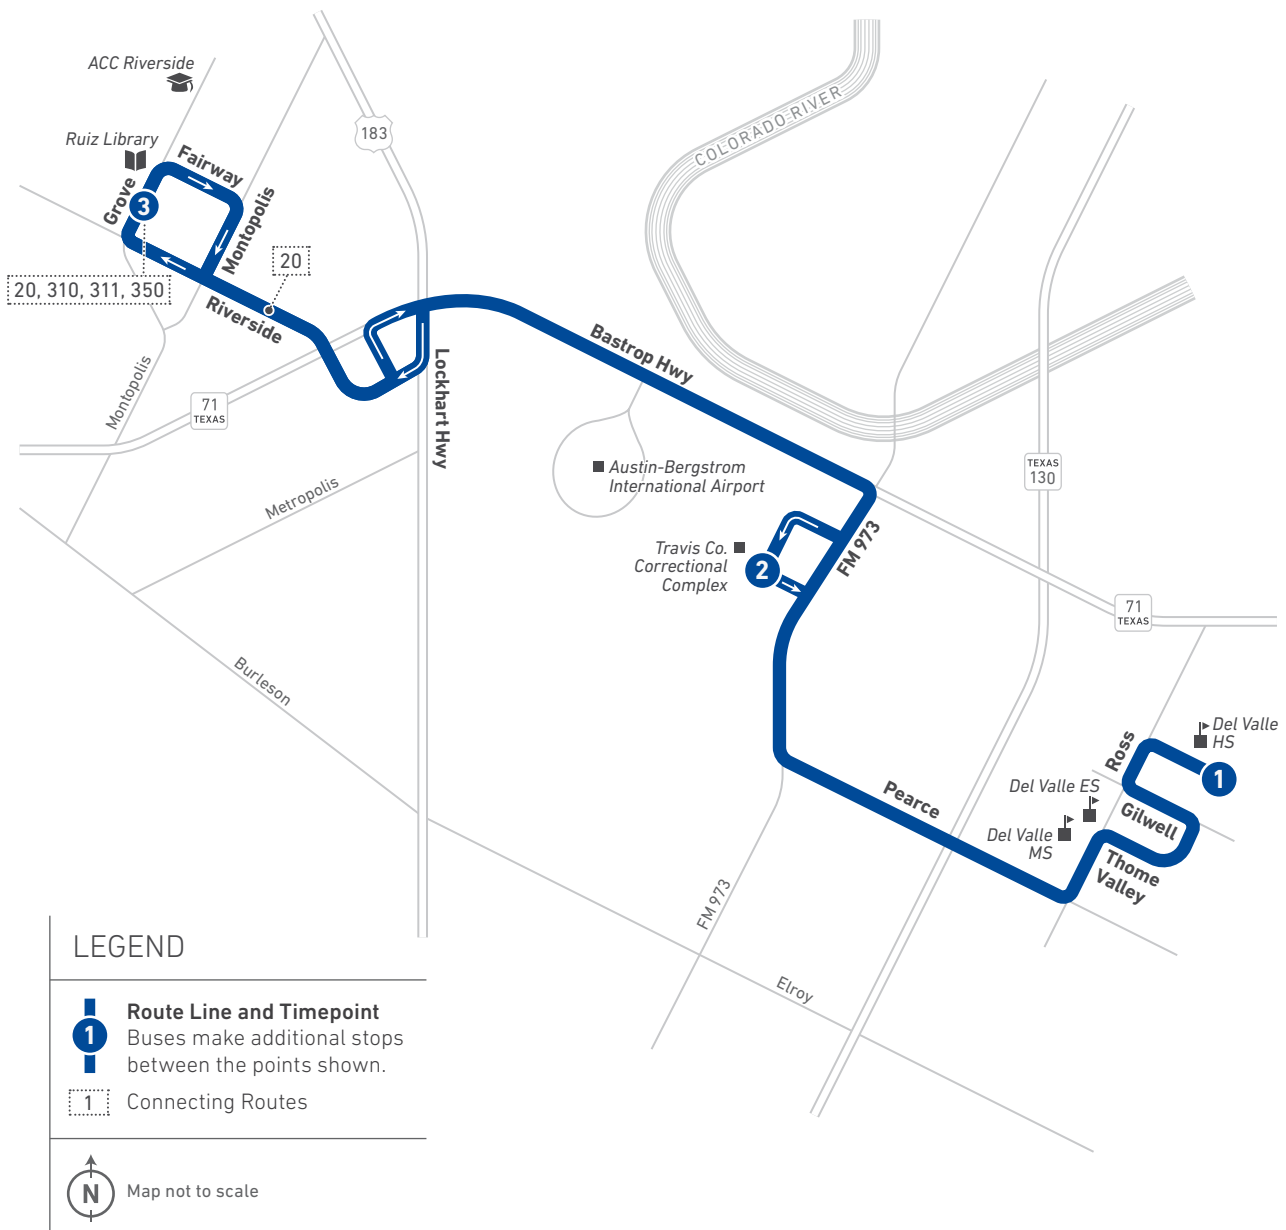

## LEGEND

- 1** **Route Line and Timepoint**  
Buses make additional stops between the points shown.
- 20 **Connecting Routes**

Scan the QR code to see an online version of this route map.

## DESTINATIONS

- Del Valle High School
- Del Valle Elementary School
- Del Valle Middle School
- Travis County Correctional Complex
- Austin-Bergstrom International Airport
- ACC Riverside
- Ruiz Library

**271 SUNDAYS / WESTBOUND**

**271 SUNDAYS / EASTBOUND**

<b>1</b> Del Valle High School	<b>2</b> Travis County Correctional Complex	<b>3</b> Grove at River Side	To Route/Garage	<b>3</b> Grove at River-side	<b>2</b> Travis County Correctional Complex	<b>1</b> Del Valle High School	To Route/Garage
6:45	7:03	7:22		6:00	6:18	6:37	
7:30	7:48	8:07		6:45	7:03	7:22	
8:15	8:33	8:52		7:30	7:48	8:07	
9:00	9:19	9:39		8:15	8:33	8:52	
9:45	10:04	10:24		9:00	9:19	9:39	
10:30	10:49	11:09		9:45	10:04	10:24	
11:15	11:34	11:54		10:30	10:49	11:09	
<b>12:00</b>	<b>12:19</b>	<b>12:39</b>		11:15	11:34	11:54	
<b>12:45</b>	<b>1:04</b>	<b>1:24</b>		<b>12:00</b>	<b>12:19</b>	<b>12:39</b>	
<b>1:30</b>	<b>1:49</b>	<b>2:09</b>		<b>12:45</b>	<b>1:04</b>	<b>1:24</b>	
<b>2:15</b>	<b>2:34</b>	<b>2:54</b>		<b>1:30</b>	<b>1:49</b>	<b>2:09</b>	
<b>3:00</b>	<b>3:19</b>	<b>3:39</b>		<b>2:15</b>	<b>2:34</b>	<b>2:54</b>	
<b>3:45</b>	<b>4:04</b>	<b>4:24</b>		<b>3:00</b>	<b>3:19</b>	<b>3:39</b>	
<b>4:30</b>	<b>4:49</b>	<b>5:09</b>		<b>3:45</b>	<b>4:04</b>	<b>4:24</b>	
<b>5:15</b>	<b>5:34</b>	<b>5:54</b>		<b>4:30</b>	<b>4:49</b>	<b>5:09</b>	
<b>6:00</b>	<b>6:19</b>	<b>6:39</b>		<b>5:15</b>	<b>5:34</b>	<b>5:54</b>	
6:45	7:04	7:24		6:00	6:19	6:39	
7:30	7:48	8:07		6:45	7:04	7:24	
8:15	8:33	8:52		7:30	7:47	8:06	
9:00	9:18	9:37	G	8:15	8:32	8:51	
9:45	10:03	10:22	G	9:00	9:17	9:36	