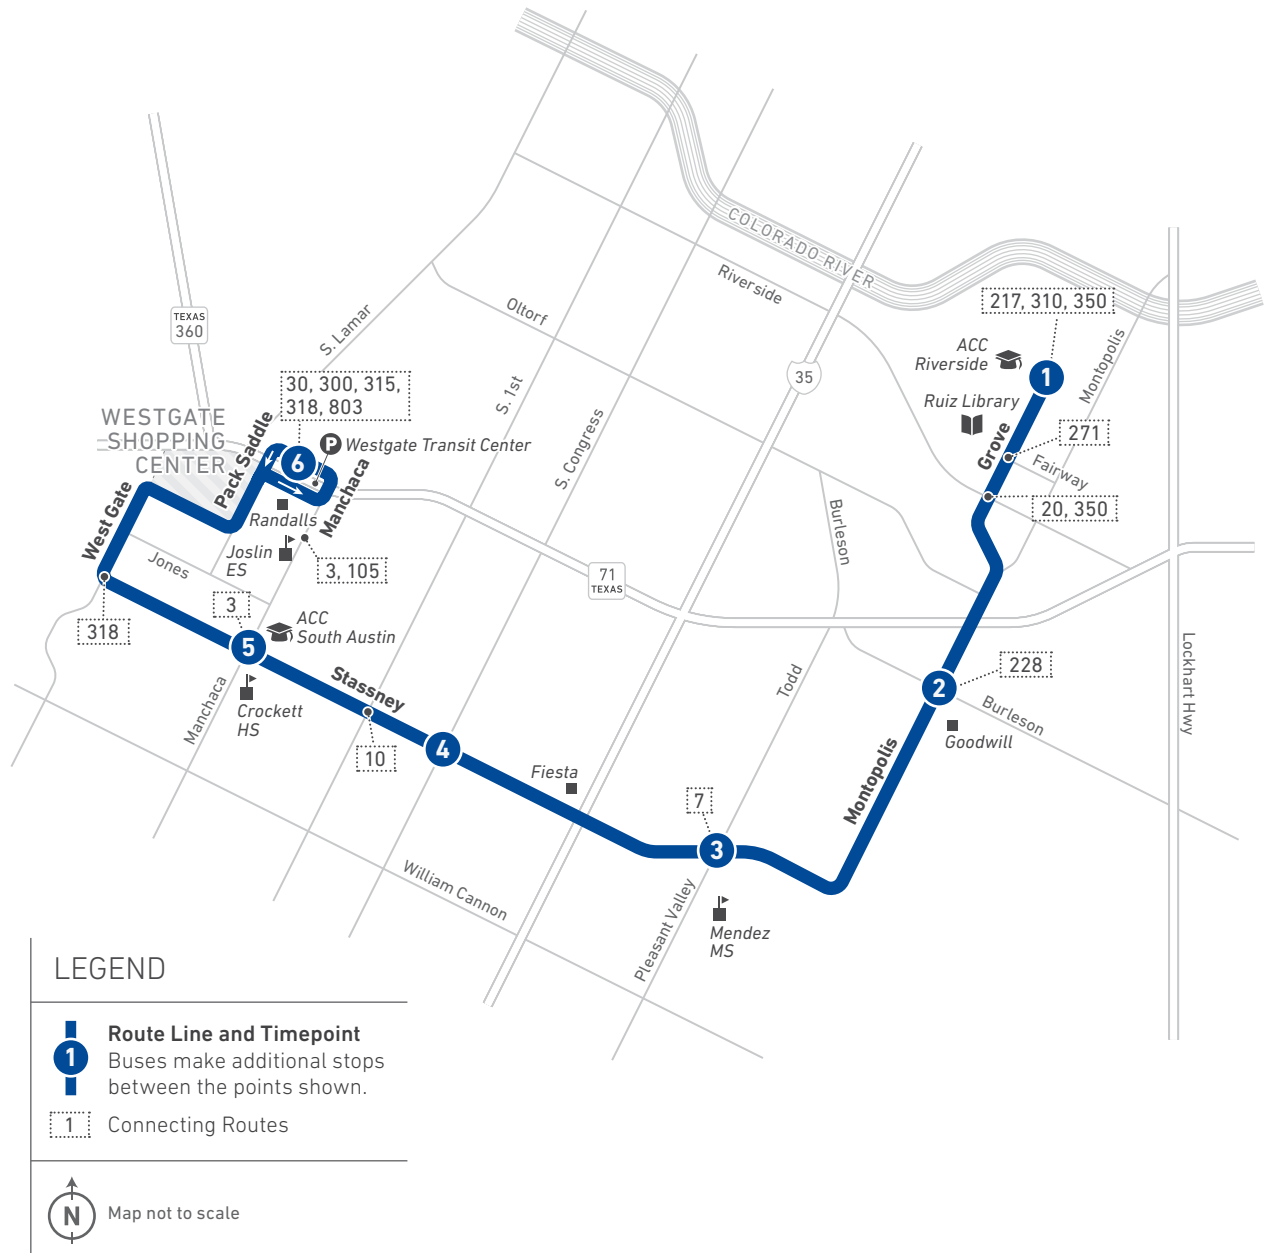

311

Stassney (HIGH-FREQUENCY ROUTE)

Scan the QR code to see an online version of this route map.

DESTINATIONS

- ACC Riverside
- Ruiz Library
- Goodwill
- Mendez Middle School
- Fiesta
- Crockett High School
- ACC South Austin
- Joslin Elementary School
- Westgate Shopping Center
- Randalls
- Westgate Transit Center