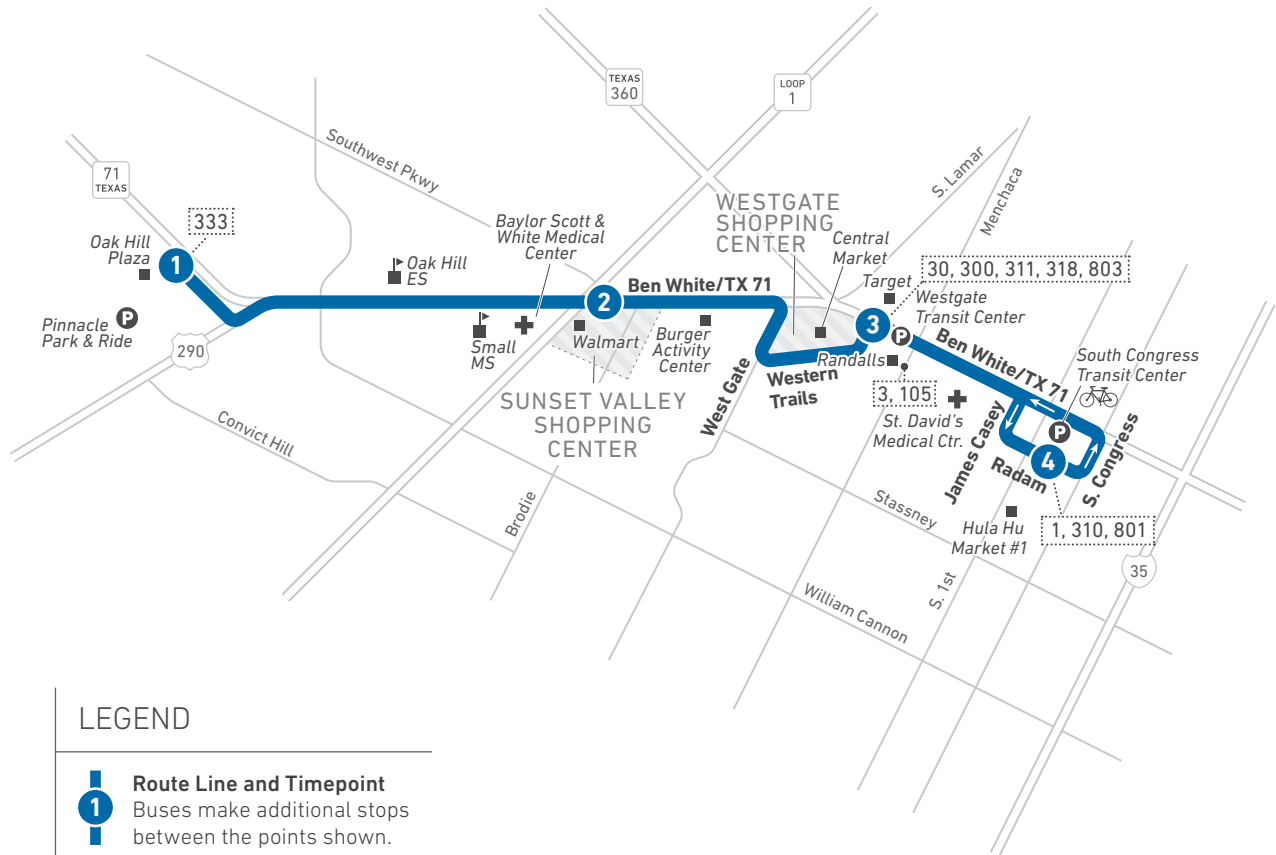

315 Ben White

LEGEND

- Route Line and Timepoint**
Buses make additional stops between the points shown.
- Connecting Routes
- MetroBike Station

Scan the QR code to see an online version of this route map.

DESTINATIONS

- Oak Hill Plaza
- Pinnacle Park & Ride
- Oak Hill Elementary School
- Small Middle School
- Baylor Scott & White Medical Center
- Walmart
- Burger Activity Center
- Target
- Westgate Shopping Center
- Central Market
- Westgate Transit Center
- Randalls
- St. David's Medical Center
- Hula Hu Market #1
- South Congress Transit Center

315 SATURDAYS/EASTBOUND

1	2	3	4	To Router/ Garage
Oak Hill Plaza	US 290 Walmart	Westgate Transit Center (Bay E)	South Congress Transit Center (Bay I)	
5:05	5:20	5:30	5:41	
5:45	6:00	6:10	6:21	
6:25	6:40	6:50	7:01	
6:55	7:10	7:20	7:31	
7:25	7:40	7:50	8:01	
7:55	8:10	8:20	8:31	
8:25	8:40	8:50	9:01	
8:55	9:10	9:20	9:31	
9:25	9:42	9:52	10:04	
9:55	10:12	10:22	10:34	
10:25	10:42	10:52	11:04	
10:55	11:12	11:22	11:34	
11:25	11:42	11:52	12:04	
11:55	12:12	12:22	12:34	
12:25	12:42	12:52	1:04	
12:55	1:12	1:22	1:34	
1:25	1:42	1:52	2:04	
1:55	2:12	2:22	2:34	
2:25	2:42	2:52	3:04	
2:55	3:12	3:22	3:34	
3:25	3:42	3:52	4:04	
3:55	4:12	4:22	4:34	
4:25	4:42	4:52	5:04	
4:55	5:12	5:22	5:34	
5:25	5:42	5:52	6:04	
5:55	6:12	6:22	6:34	
6:25	6:42	6:52	7:04	
6:55	7:12	7:22	7:34	
7:25	7:39	7:49	8:01	
7:55	8:09	8:19	8:31	
8:25	8:39	8:49	9:01	
8:55	9:09	9:19	9:31	
9:25	9:39	9:49	10:01	
9:55	10:09	10:19	10:31	
10:25	10:39	10:49	11:01	G