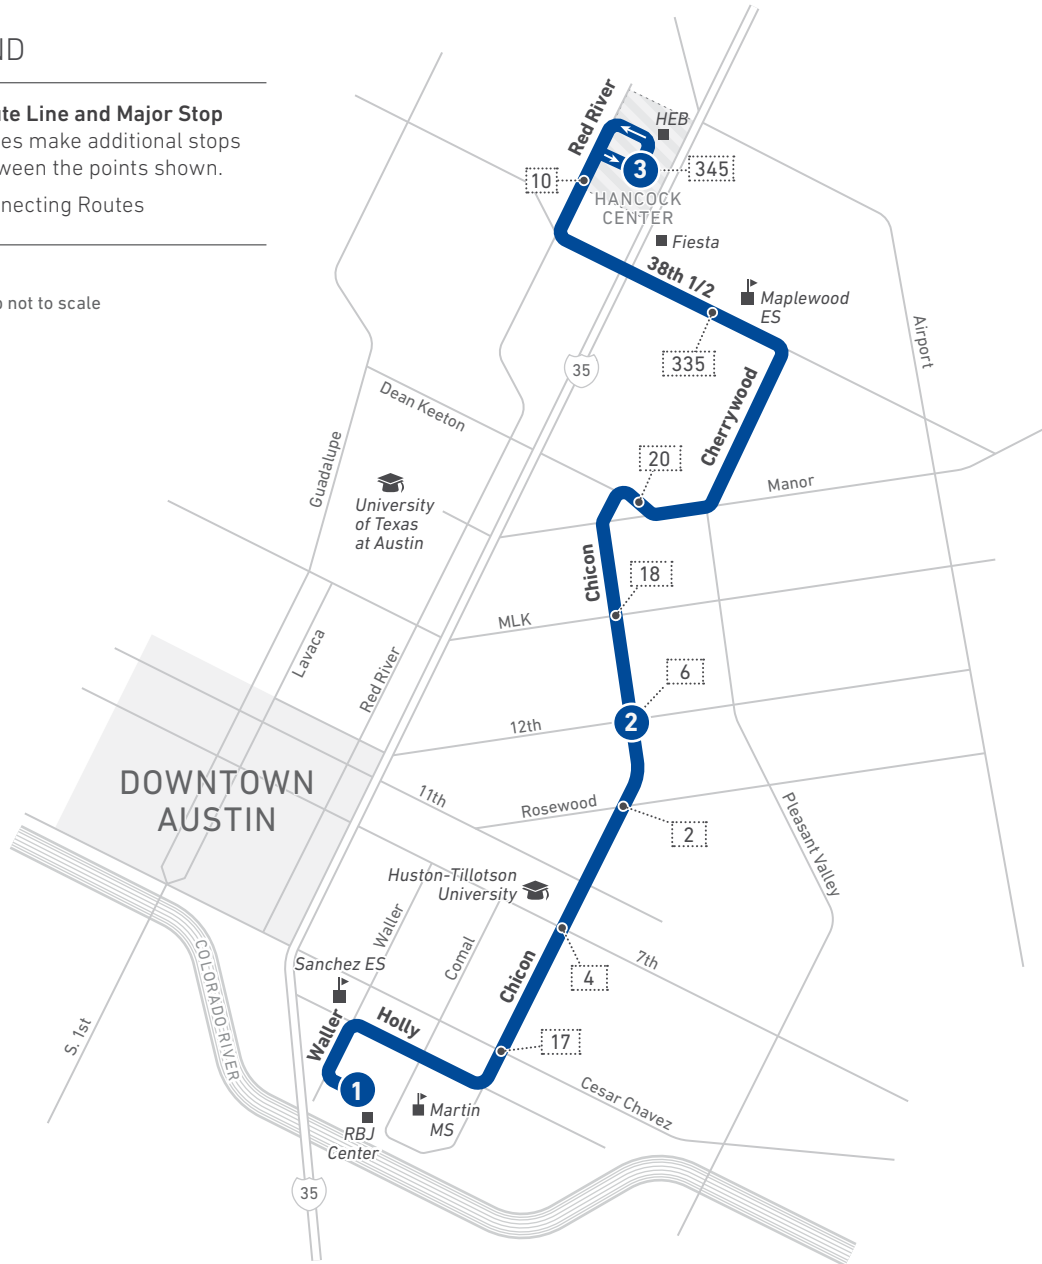

## LEGEND

- 1** Route Line and Major Stop  
Buses make additional stops between the points shown.
- 1** Connecting Routes

Scan the QR code to see an online version of this route map.

## DESTINATIONS

- RBJ Center
- Sanchez Elementary School
- Martin Middle School
- Huston-Tillotson University
- Maplewood Elementary School
- Fiesta
- HEB
- Hancock Center

**322 WEEKDAYS/SOUTHBOUND**

**322 WEEKDAYS/NORTHBOUND**