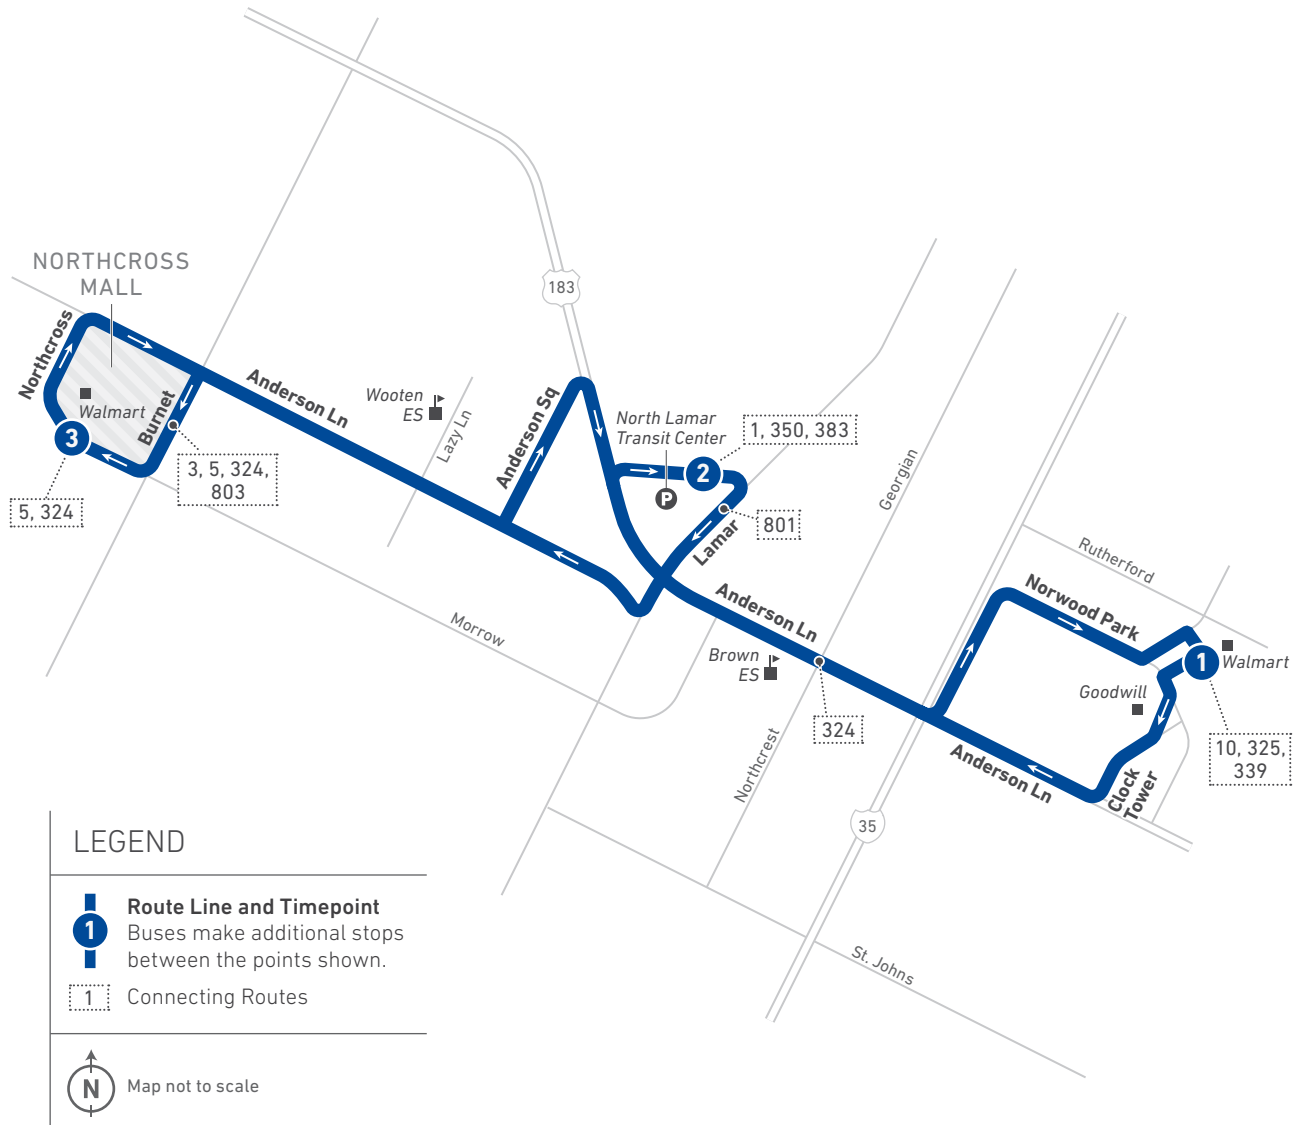

323 Anderson

LEGEND

Route Line and Timepoint

Buses make additional stops between the points shown.

Connecting Routes

Map not to scale

Scan the QR code to see an online version of this route map.

DESTINATIONS

- Walmart
- Goodwill
- Brown Elementary School
- North Lamar Transit Center
- Wooten Elementary Center
- Northcross Mall

323 WEEKDAYS / WESTBOUND

323 WEEKDAYS / EASTBOUND

1 Walmart at Norwood	2 North Lamar Transit Center (Bay A)	3 Northcross	To Route/Garage	3 Northcross	2 North Lamar Transit Center (Bay A)	1 Walmart at Norwood	To Route/Garage
5:00	5:08	5:18		5:30	5:39	5:49	
5:30	5:38	5:48		6:00	6:10	6:20	
6:00	6:09	6:19		6:30	6:40	6:50	
6:30	6:39	6:49		7:00	7:10	7:20	
7:00	7:09	7:19		7:30	7:40	7:50	
7:30	7:39	7:49		8:00	8:10	8:20	
8:00	8:09	8:19		8:30	8:40	8:50	
8:30	8:39	8:49		9:00	9:09	9:19	
9:00	9:09	9:19		9:30	9:39	9:49	
9:30	9:39	9:49		10:00	10:09	10:19	
10:00	10:09	10:19		10:30	10:39	10:49	
10:30	10:39	10:49		11:00	11:09	11:19	
11:00	11:09	11:19		11:30	11:39	11:49	
11:30	11:39	11:49		12:00	12:09	12:19	
12:00	12:09	12:19		12:30	12:39	12:49	
12:30	12:39	12:49		1:00	1:09	1:19	
1:00	1:09	1:19		1:30	1:39	1:49	
1:30	1:39	1:49		2:00	2:09	2:19	
2:00	2:09	2:19		2:30	2:39	2:49	
2:30	2:39	2:49		3:00	3:09	3:19	
3:00	3:09	3:19		3:30	3:40	3:51	
3:30	3:40	3:50		4:00	4:10	4:21	
4:00	4:10	4:20		4:30	4:40	4:51	
4:30	4:40	4:50		5:00	5:10	5:21	
5:00	5:10	5:20		5:30	5:40	5:51	
5:30	5:40	5:50		6:00	6:10	6:21	
6:00	6:10	6:20		6:30	6:39	6:48	
6:30	6:39	6:48		7:00	7:09	7:18	
7:00	7:09	7:18		7:30	7:39	7:48	
7:30	7:39	7:48		8:00	8:09	8:18	
8:00	8:09	8:18		8:30	8:39	8:48	
8:30	8:39	8:48		9:00	9:09	9:18	
9:00	9:09	9:18		9:30	9:39	9:48	
9:30	9:39	9:48		10:00	10:09	10:18	
10:00	10:09	10:18		10:30	10:39	10:48	
10:30	10:39	10:48	G				G