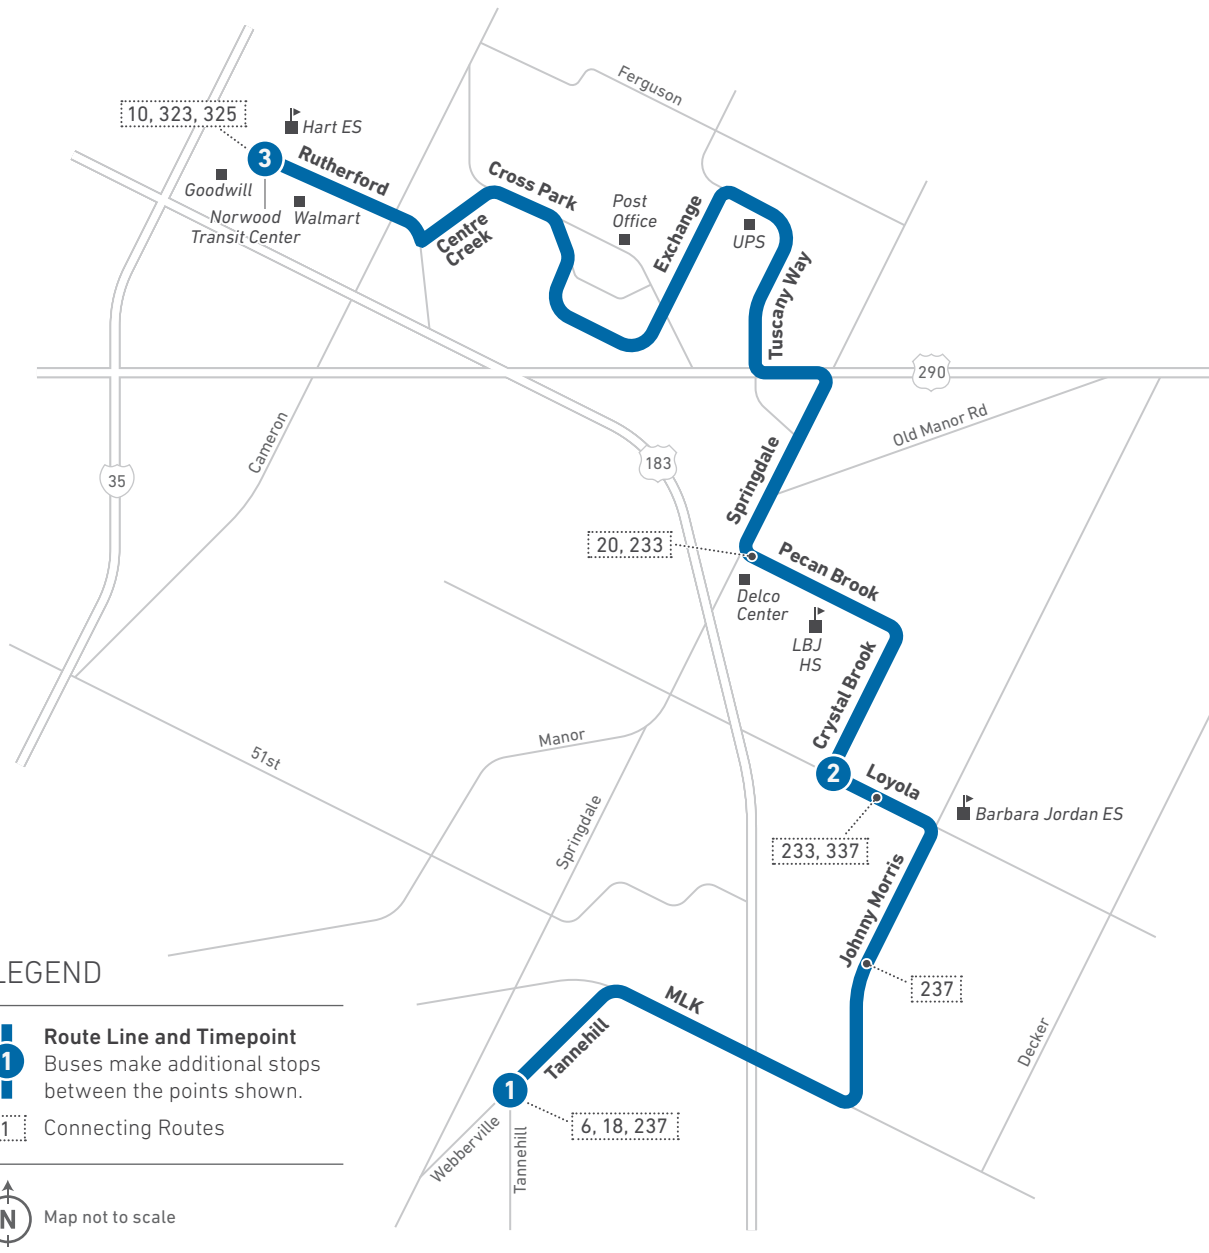

## LEGEND

- 1** Route Line and Timepoint  
Buses make additional stops between the points shown.
- 1** Connecting Routes

Scan the QR code to see an online version of this route map.

## DESTINATIONS

- Barbara Jordan Elementary School
- LBJ High School
- Delco Center
- UPS
- Post Office
- Walmart
- Norwood Transit Center
- Goodwill
- Hart Elementary School

## NOTES

Eastbound trips continue as Route 6 at Tannehill/ Webberville.

**339 WEEKDAYS / WESTBOUND**

<b>1</b> Tannehill at Webberville	<b>2</b> Crystalbrook at Loyola	<b>3</b> Norwood Transit Center	To Route/ Garage
6:10	6:26	6:51	
7:10	7:26	7:51	
8:10	8:26	8:51	
9:10	9:23	9:48	
10:10	10:23	10:48	
11:10	11:23	11:48	
<b>12:10</b>	<b>12:23</b>	<b>12:48</b>	
<b>1:10</b>	<b>1:23</b>	<b>1:48</b>	
<b>2:10</b>	<b>2:23</b>	<b>2:48</b>	
<b>3:10</b>	<b>3:23</b>	<b>3:48</b>	
<b>4:10</b>	<b>4:23</b>	<b>4:48</b>	
<b>5:10</b>	<b>5:23</b>	<b>5:48</b>	
<b>6:10</b>	<b>6:22</b>	<b>6:44</b>	
<b>7:10</b>	<b>7:22</b>	<b>7:44</b>	
<b>8:10</b>	<b>8:22</b>	<b>8:44</b>	
<b>9:10</b>	<b>9:22</b>	<b>9:44</b>	

**339 WEEKDAYS / EASTBOUND**

<b>3</b> Norwood Transit Center	<b>2</b> Crystalbrook at Loyola	<b>1</b> Tannehill at Webberville	To Route/ Garage
6:10	6:31	6:43	6
7:10	7:31	7:43	6
8:10	8:31	8:43	6
9:10	9:31	9:43	6
10:10	10:31	10:43	6
11:10	11:31	11:43	6
<b>12:10</b>	<b>12:31</b>	<b>12:43</b>	6
<b>1:10</b>	<b>1:31</b>	<b>1:43</b>	6
<b>2:10</b>	<b>2:31</b>	<b>2:43</b>	6
<b>3:10</b>	<b>3:31</b>	<b>3:43</b>	6
<b>4:10</b>	<b>4:32</b>	<b>4:44</b>	6
<b>5:10</b>	<b>5:32</b>	<b>5:44</b>	6
<b>6:10</b>	<b>6:32</b>	<b>6:44</b>	6
<b>7:05</b>	<b>7:25</b>	<b>7:37</b>	6
<b>8:05</b>	<b>8:25</b>	<b>8:37</b>	6
<b>9:05</b>	<b>9:25</b>	<b>9:37</b>	6
<b>10:05</b>	<b>10:25</b>	<b>10:37</b>	G