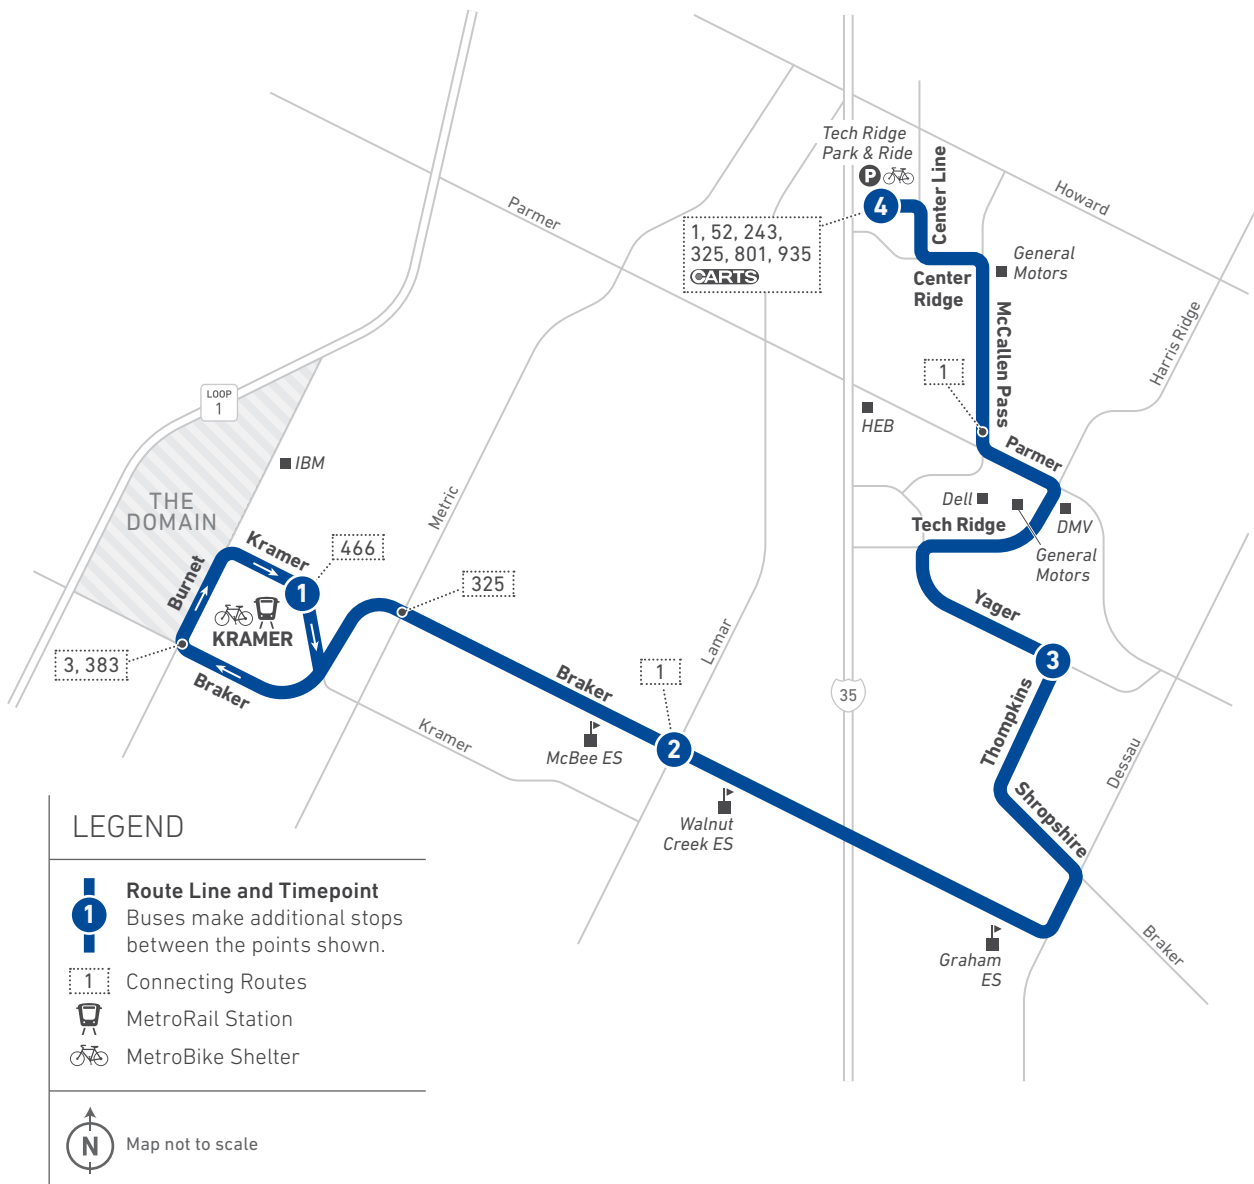

392 | Braker

LEGEND

- Route Line and Timepoint**
Buses make additional stops between the points shown.
- Connecting Routes**
- MetroRail Station**
- MetroBike Shelter**

Map not to scale

Scan the QR code to see an online version of this route map.

DESTINATIONS

- The Domain
- IBM
- Kramer Station
- McBee Elementary School
- Walnut Creek Elementary School
- Graham Elementary School
- Dell
- HEB
- General Motors
- Department of Motor Vehicles
- General Motors
- Tech Ridge Park & Ride

NOTES

Eastbound trips continue as Route 243 at Tech Ridge Park & Ride.

392 WEEKDAYS/EASTBOUND

1 Kramer at Brockton	2 Braker at Lamar	3 Thompkins at Yager	4 Tech Ridge Park & Ride	To Route/Garage
5:10	5:18	5:28	5:39	243
6:00	6:08	6:18	6:29	243
6:40	6:50	7:02	7:13	243
7:25	7:35	7:47	7:58	243
8:10	8:20	8:32	8:43	243
8:55	9:05	9:17	9:28	243
9:40	9:50	10:02	10:13	243
10:25	10:35	10:47	10:58	243
11:10	11:20	11:32	11:43	243
11:55	12:05	12:17	12:28	243
12:40	12:50	1:02	1:13	243
1:25	1:35	1:47	1:58	243
2:10	2:20	2:32	2:43	243
2:55	3:06	3:18	3:29	243
3:40	3:51	4:03	4:14	G
4:25	4:36	4:48	4:59	243
5:15	5:26	5:38	5:49	243
6:00	6:11	6:23	6:34	243
6:45	6:56	7:08	7:19	243
7:30	7:38	7:48	7:59	243
8:10	8:18	8:28	8:39	243
8:50	8:58	9:08	9:19	243
9:30	9:38	9:48	9:59	243
10:10	10:18	10:28	10:39	243

392 WEEKDAYS/WESTBOUND

4 Tech Ridge Park & Ride	3 Thompkins at Yager	2 Braker at Lamar	1 Kramer at Brockton	To Route/Garage
5:20	5:32	5:43	5:55	
6:00	6:12	6:23	6:35	
6:40	6:52	7:03	7:16	
7:25	7:37	7:48	8:01	
8:10	8:22	8:33	8:46	
8:55	9:07	9:18	9:31	
9:40	9:52	10:03	10:16	
10:25	10:37	10:48	11:01	
11:10	11:22	11:33	11:46	
11:55	12:07	12:18	12:31	
12:40	12:52	1:03	1:16	
1:25	1:37	1:48	2:01	
2:10	2:23	2:36	2:50	
2:55	3:08	3:21	3:35	
3:40	3:53	4:06	4:20	
4:25	4:38	4:51	5:07	
5:10	5:23	5:36	5:52	
6:00	6:13	6:25	6:38	
6:45	6:58	7:10	7:23	
7:30	7:41	7:51	8:02	
8:10	8:24	8:34	8:45	
8:50	9:04	9:14	9:25	
9:30	9:44	9:54	10:05	
10:10	10:24	10:34	10:45	G
10:53	11:04	11:14	11:25	G