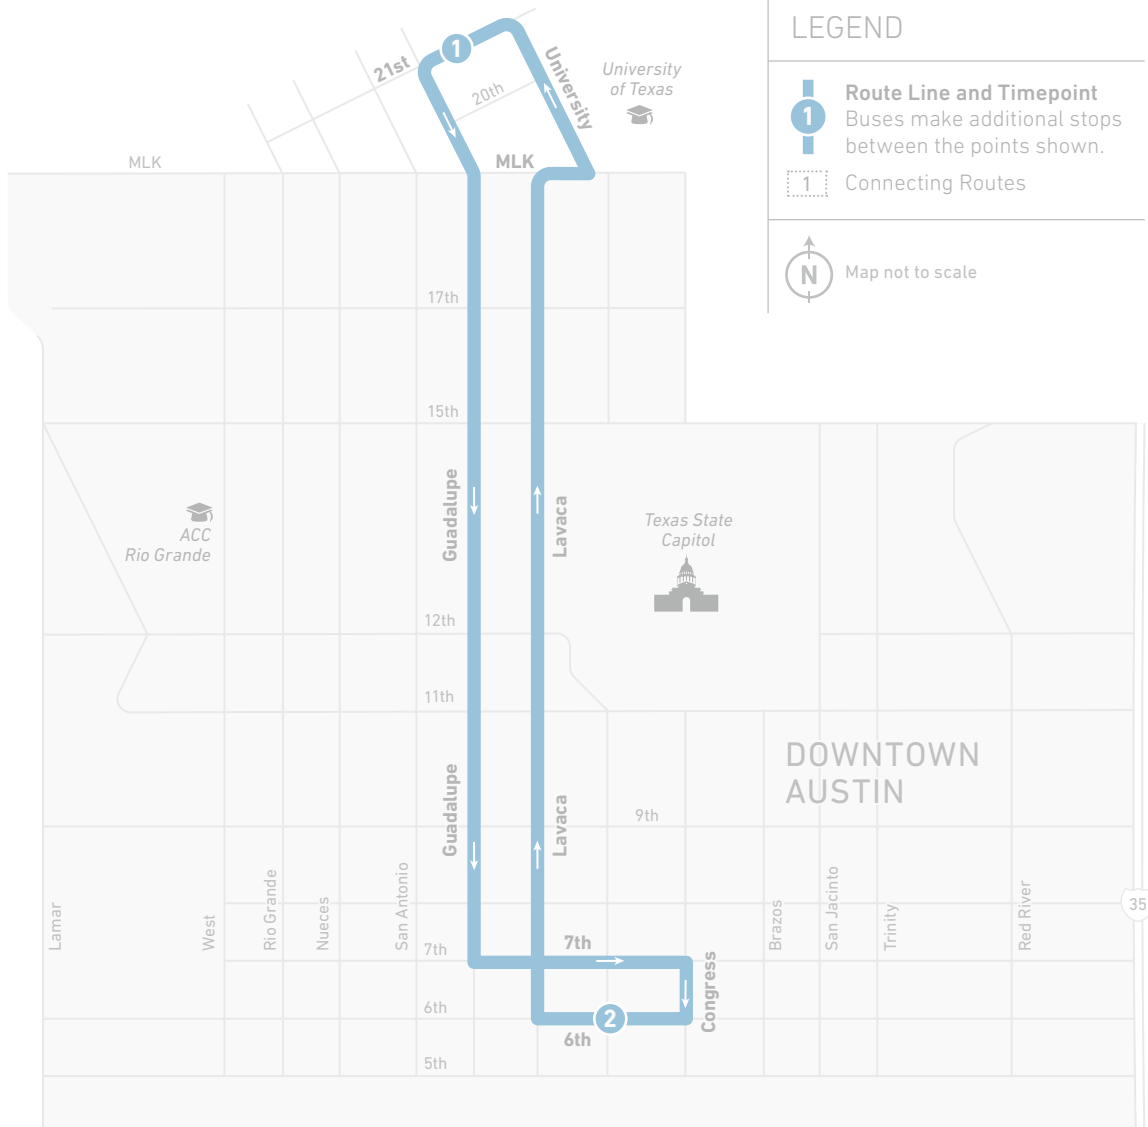

412

E-Bus/Main Campus

**ROUTE
SUSPENDED
FOR SPRING**

Scan the QR code to see an online version of this route map.

DESTINATIONS

- Downtown Austin
- University of Texas
- Texas State Capitol

NOTES

E-Bus routes only operate when the University of Texas is in full session.

412 THURS.-FRI./SOUTHBOUND

412 THURS.-FRI./NORTHBOUND

1 21st at Whittis	2 Colorado at 6th	To Route/Garage	2 Colorado at 6th	1 21st at Whittis	To Route/Garage
9:50	9:57		10:00	10:10	
10:10	10:17		10:30	10:40	
10:25	10:32		10:45	10:55	
10:40	10:47		11:00	11:10	
10:55	11:02		11:15	11:25	
11:10	11:17		11:30	11:40	
11:25	11:32		11:45	11:55	
11:40	11:47		12:00	12:10	
11:55	12:02		12:15	12:25	
12:10	12:17		12:30	12:40	
12:25	12:32		12:45	12:55	
12:40	12:47		1:00	1:10	
12:55	1:02		1:15	1:25	
1:10	1:17		1:30	1:40	
1:25	1:32		1:45	1:55	
1:40	1:47		2:00	2:10	
1:55	2:02		2:15	2:25	
2:10	2:17		2:30	2:40	
2:25	2:32		2:45	2:55	G
2:40	2:47		3:00	3:10	G

412 SATURDAYS/SOUTHBOUND

412 SATURDAYS/NORTHBOUND

1 21st at Whittis	2 Colorado at 6th	To Route/Garage	2 Colorado at 6th	1 21st at Whittis	To Route/Garage
9:50	9:57		10:00	10:10	
10:10	10:17		10:30	10:40	
10:25	10:32		10:45	10:55	
10:40	10:47		11:00	11:10	
10:55	11:02		11:15	11:25	
11:10	11:17		11:30	11:40	
11:25	11:32		11:45	11:55	
11:40	11:47		12:00	12:10	
11:55	12:02		12:15	12:25	
12:10	12:17		12:30	12:40	
12:25	12:32		12:45	12:55	
12:40	12:47		1:00	1:10	
12:55	1:02		1:15	1:25	
1:10	1:17		1:30	1:40	
1:25	1:32		1:45	1:55	
1:40	1:47		2:00	2:10	
1:55	2:02		2:15	2:25	
2:10	2:17		2:30	2:40	
2:25	2:32		2:45	2:55	G
2:40	2:47		3:00	3:10	G