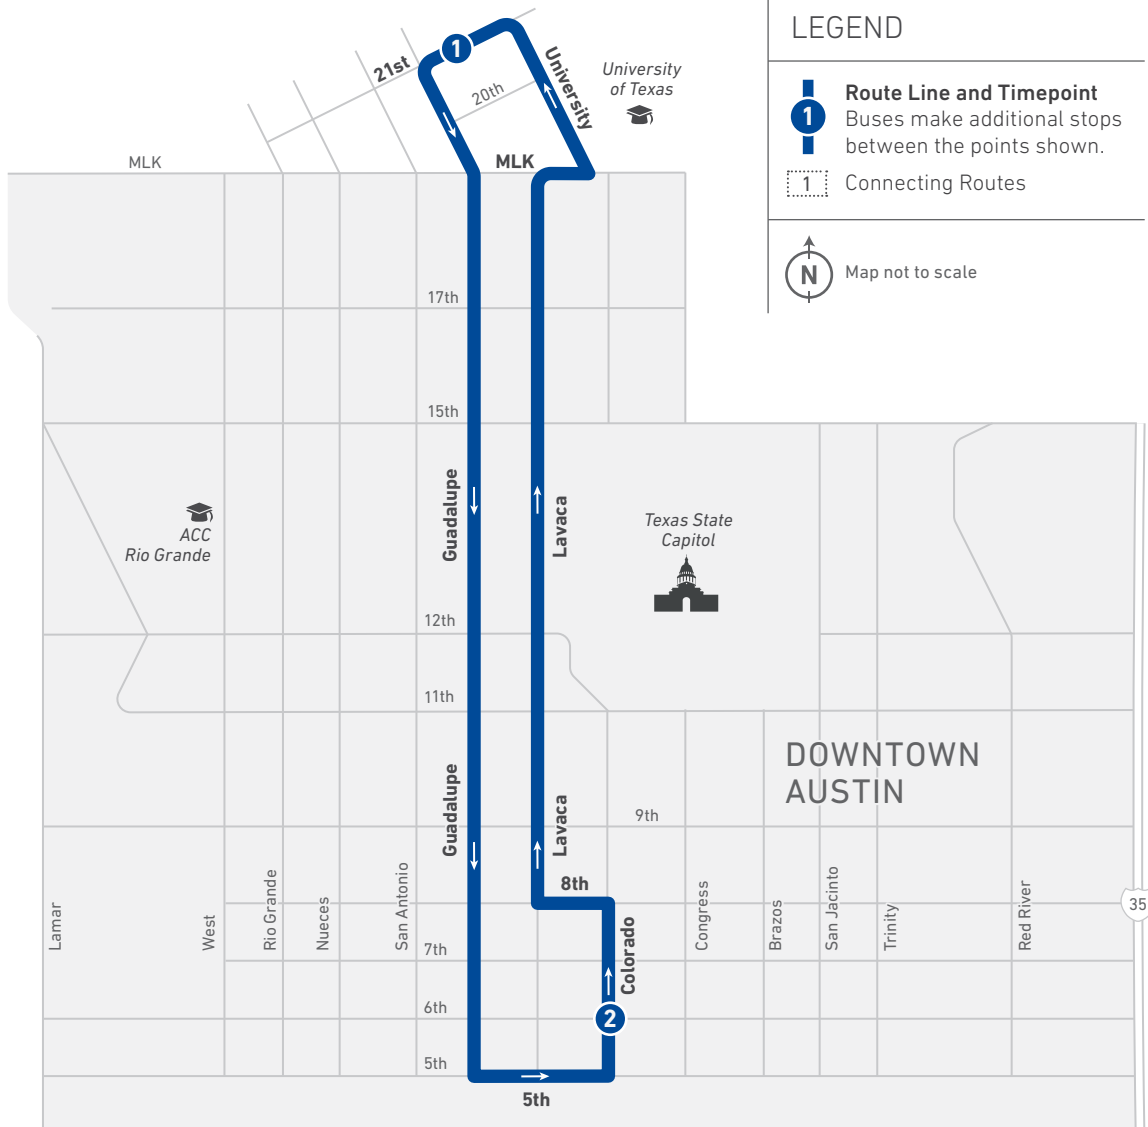

412

E-Bus/Main Campus

Scan the QR code to see an online version of this route map.

DESTINATIONS

- Downtown Austin
- University of Texas
- Texas State Capitol

NOTES

E-Bus routes only operate when the University of Texas is in full session.

412 THURS.-FRI./SOUTHBOUND

412 THURS.-FRI./NORTHBOUND

1 21st at Whittis	2 Colorado at 6th	To Route/Garage	2 Colorado at 6th	1 21st at Whittis	To Route/Garage
8:50	8:57		9:00	9:10	
9:10	9:17		9:20	9:30	
9:30	9:37		9:40	9:50	
9:50	9:57		10:00	10:10	
10:10	10:17		10:30	10:40	
10:25	10:32		10:45	10:55	
10:40	10:47		11:00	11:10	
10:55	11:02		11:15	11:25	
11:10	11:17		11:30	11:40	
11:25	11:32		11:45	11:55	
11:40	11:47		12:00	12:10	
11:55	12:02		12:15	12:25	
12:10	12:17		12:30	12:40	
12:25	12:32		12:45	12:55	
12:40	12:47		1:00	1:10	
12:55	1:02		1:15	1:25	
1:10	1:17		1:30	1:40	
1:25	1:32		1:45	1:55	
1:40	1:47		2:00	2:10	
1:55	2:02		2:15	2:25	
2:10	2:17		2:30	2:40	
2:25	2:32		2:45	2:55	G
2:40	2:47		3:00	3:10	G

412 SATURDAYS/SOUTHBOUND

412 SATURDAYS/NORTHBOUND

1 21st at Whittis	2 Colorado at 6th	To Route/Garage	2 Colorado at 6th	1 21st at Whittis	To Route/Garage
8:50	8:57		9:00	9:10	
9:10	9:17		9:20	9:30	
9:30	9:37		9:40	9:50	
9:50	9:57		10:00	10:10	
10:10	10:17		10:30	10:40	
10:25	10:32		10:45	10:55	
10:40	10:47		11:00	11:10	
10:55	11:02		11:15	11:25	
11:10	11:17		11:30	11:40	
11:25	11:32		11:45	11:55	
11:40	11:47		12:00	12:10	
11:55	12:02		12:15	12:25	
12:10	12:17		12:30	12:40	
12:25	12:32		12:45	12:55	
12:40	12:47		1:00	1:10	
12:55	1:02		1:15	1:25	
1:10	1:17		1:30	1:40	
1:25	1:32		1:45	1:55	
1:40	1:47		2:00	2:10	
1:55	2:02		2:15	2:25	
2:10	2:17		2:30	2:40	
2:25	2:32		2:45	2:55	G
2:40	2:47		3:00	3:10	G