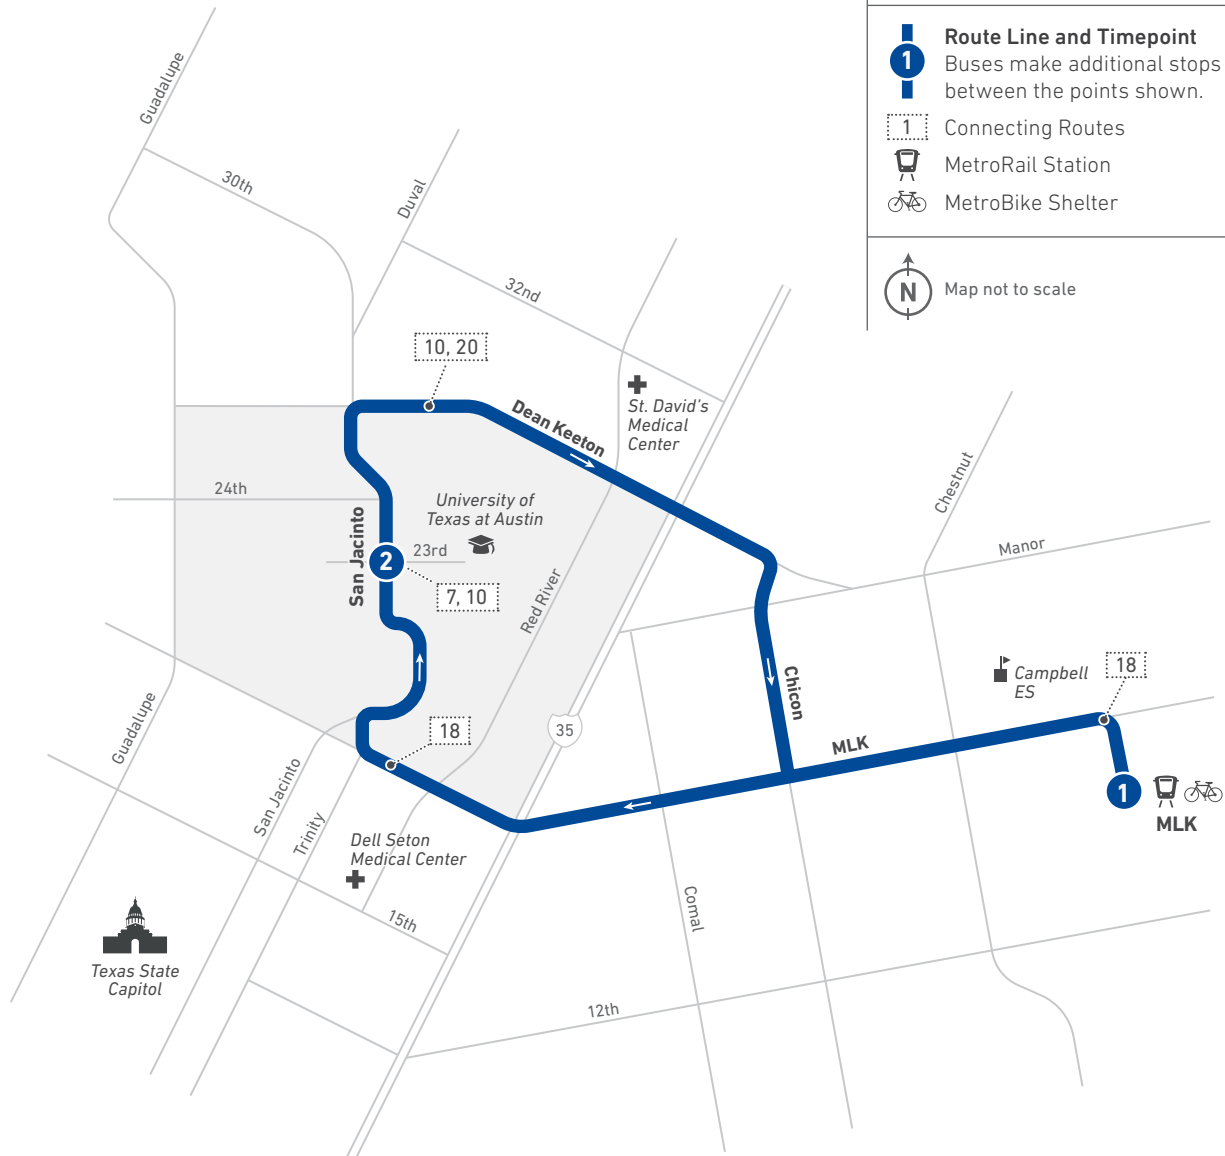

465

MLK/University of Texas

LOCAL

LEGEND

Route Line and Timepoint
Buses make additional stops between the points shown.

Connecting Routes

MetroRail Station

MetroBike Shelter

Map not to scale

Scan the QR code to see an online version of this route map.

DESTINATIONS

- MLK Station
- Campbell Elementary School
- Dell Seton Medical Center
- University of Austin
- St. David's Medical Center

NOTES

In the morning, Route 465 departs MLK Station after the train arrives and does not wait for its scheduled departure times.

465 WEEKDAYS / WESTBOUND

465 WEEKDAYS / EASTBOUND

1 MLK Station	2 San Jacinto at 23rd	To Route/Garage	2 San Jacinto at 23rd	1 MLK Station	To Route/Garage
6:36	6:45		6:45	6:54	
7:04	7:13		7:13	7:22	
7:36	7:45		7:45	7:54	
8:04	8:13		8:13	8:22	G
8:29	8:38		8:38	8:47	
9:00	9:09		9:09	9:18	
9:24	9:31		9:31	9:40	
10:06	10:13		10:13	10:22	
10:27	10:34		10:34	10:43	
11:05	11:12		11:12	11:21	
11:28	11:35		11:35	11:44	
11:58	12:05		12:05	12:14	
12:25	12:32		12:32	12:41	
12:55	1:02		1:02	1:11	
1:25	1:32		1:32	1:41	
1:55	2:02		2:02	2:11	
2:25	2:33		2:33	2:41	
2:55	3:03		3:03	3:11	
3:25	3:33		3:33	3:41	
3:45	3:53		3:53	4:02	
4:00	4:08		4:08	4:17	
4:15	4:23		4:23	4:32	
4:30	4:38		4:38	4:47	
4:45	4:53		4:53	5:02	
5:00	5:08		5:08	5:17	
5:15	5:23		5:23	5:32	
5:30	5:38		5:38	5:47	
5:45	5:53		5:53	6:02	
6:00	6:08		6:08	6:17	
6:15	6:23		6:23	6:32	G
6:32	6:40		6:40	6:49	
6:53	7:01		7:01	7:10	G