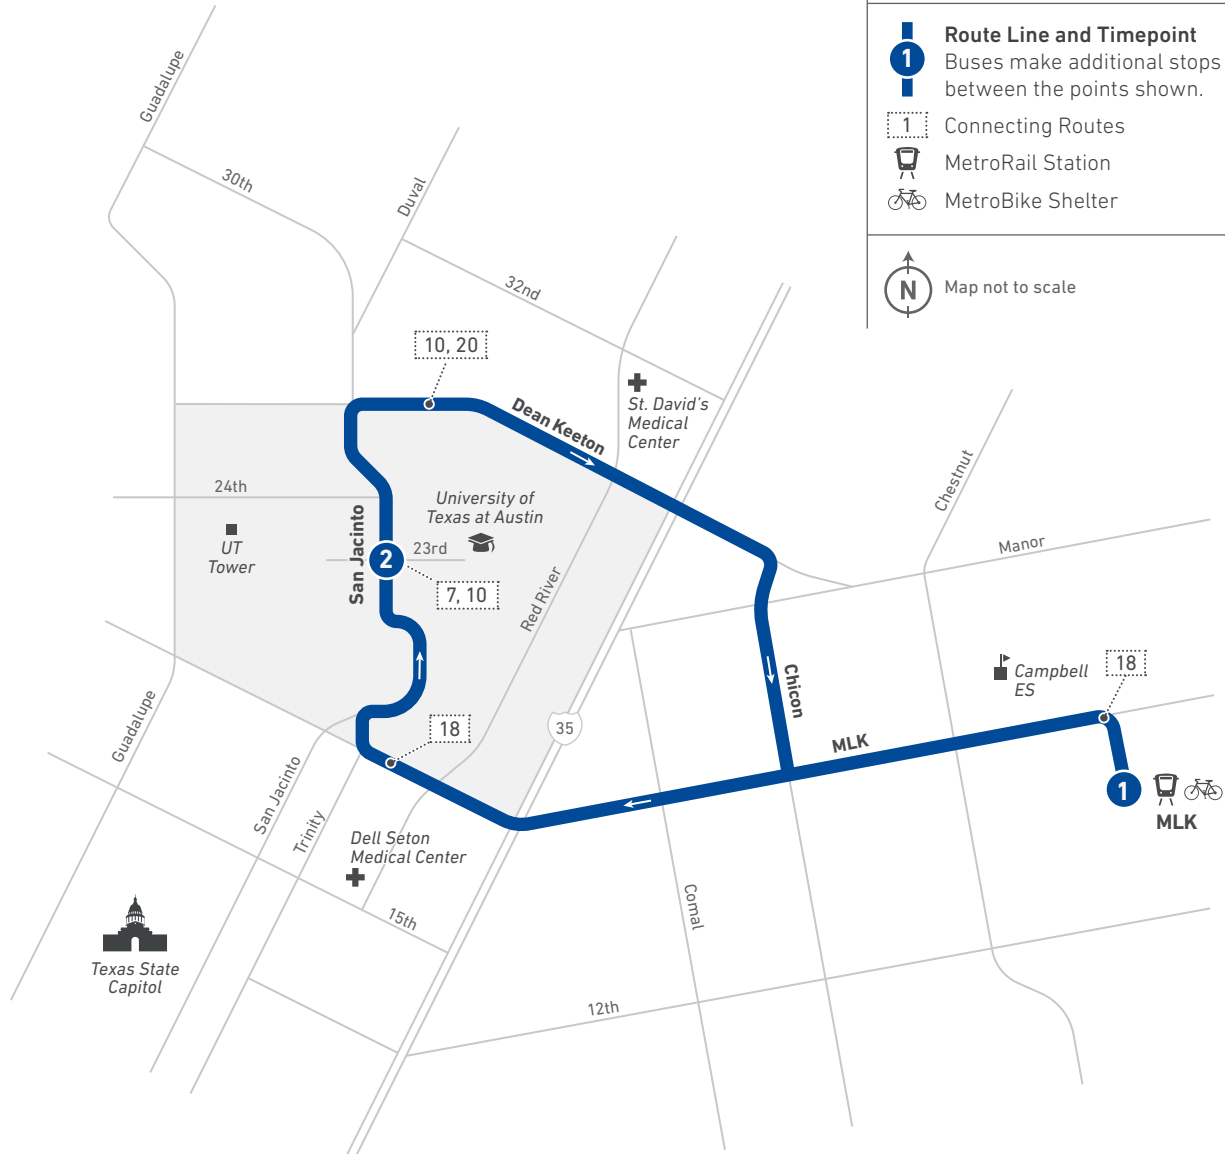

## LEGEND

**Route Line and Timepoint**  
Buses make additional stops between the points shown.

Connecting Routes

MetroRail Station

MetroBike Shelter

Map not to scale

Scan the QR code to see an online version of this route map.

## DESTINATIONS

- MLK Station
- Campbell Elementary School
- Dell Seton Medical Center
- Texas State Capitol
- University of Austin
- UT Tower
- St. David's Medical Center

**465 WEEKDAYS / WESTBOUND**

**465 WEEKDAYS / EASTBOUND**

<b>1</b> MLK Station	<b>2</b> San Jacinto at 23rd	To Route/Garage	<b>2</b> San Jacinto at 23rd	<b>1</b> MLK Station	To Route/Garage
6:45	6:54		6:54	7:03	
7:14	7:23		7:23	7:32	
7:47	7:56		7:56	8:05	
7:55	8:04		8:04	8:13	
8:32	8:41		8:41	8:50	
8:38	8:47		8:47	8:56	G
9:13	9:22		9:22	9:31	
9:49	9:56		9:56	10:05	
10:25	10:32		10:32	10:41	
10:51	10:58		10:58	11:07	
11:24	11:31		11:31	11:40	
12:00	<b>12:07</b>		<b>12:07</b>	<b>12:16</b>	
<b>12:32</b>	<b>12:39</b>		<b>12:39</b>	<b>12:48</b>	
<b>12:56</b>	<b>1:03</b>		<b>1:03</b>	<b>1:12</b>	
<b>1:21</b>	<b>1:28</b>		<b>1:28</b>	<b>1:37</b>	
<b>1:51</b>	<b>1:58</b>		<b>1:58</b>	<b>2:07</b>	
<b>2:20</b>	<b>2:27</b>		<b>2:27</b>	<b>2:36</b>	
<b>2:50</b>	<b>2:58</b>		<b>2:58</b>	<b>3:06</b>	
<b>3:18</b>	<b>3:26</b>		<b>3:26</b>	<b>3:34</b>	
<b>3:54</b>	<b>4:02</b>		<b>4:02</b>	<b>4:11</b>	
<b>4:26</b>	<b>4:34</b>		<b>4:34</b>	<b>4:43</b>	
<b>5:10</b>	<b>5:18</b>		<b>5:18</b>	<b>5:27</b>	
<b>5:54</b>	<b>6:02</b>		<b>6:02</b>	<b>6:11</b>	
<b>6:31</b>	<b>6:39</b>		<b>6:39</b>	<b>6:48</b>	G