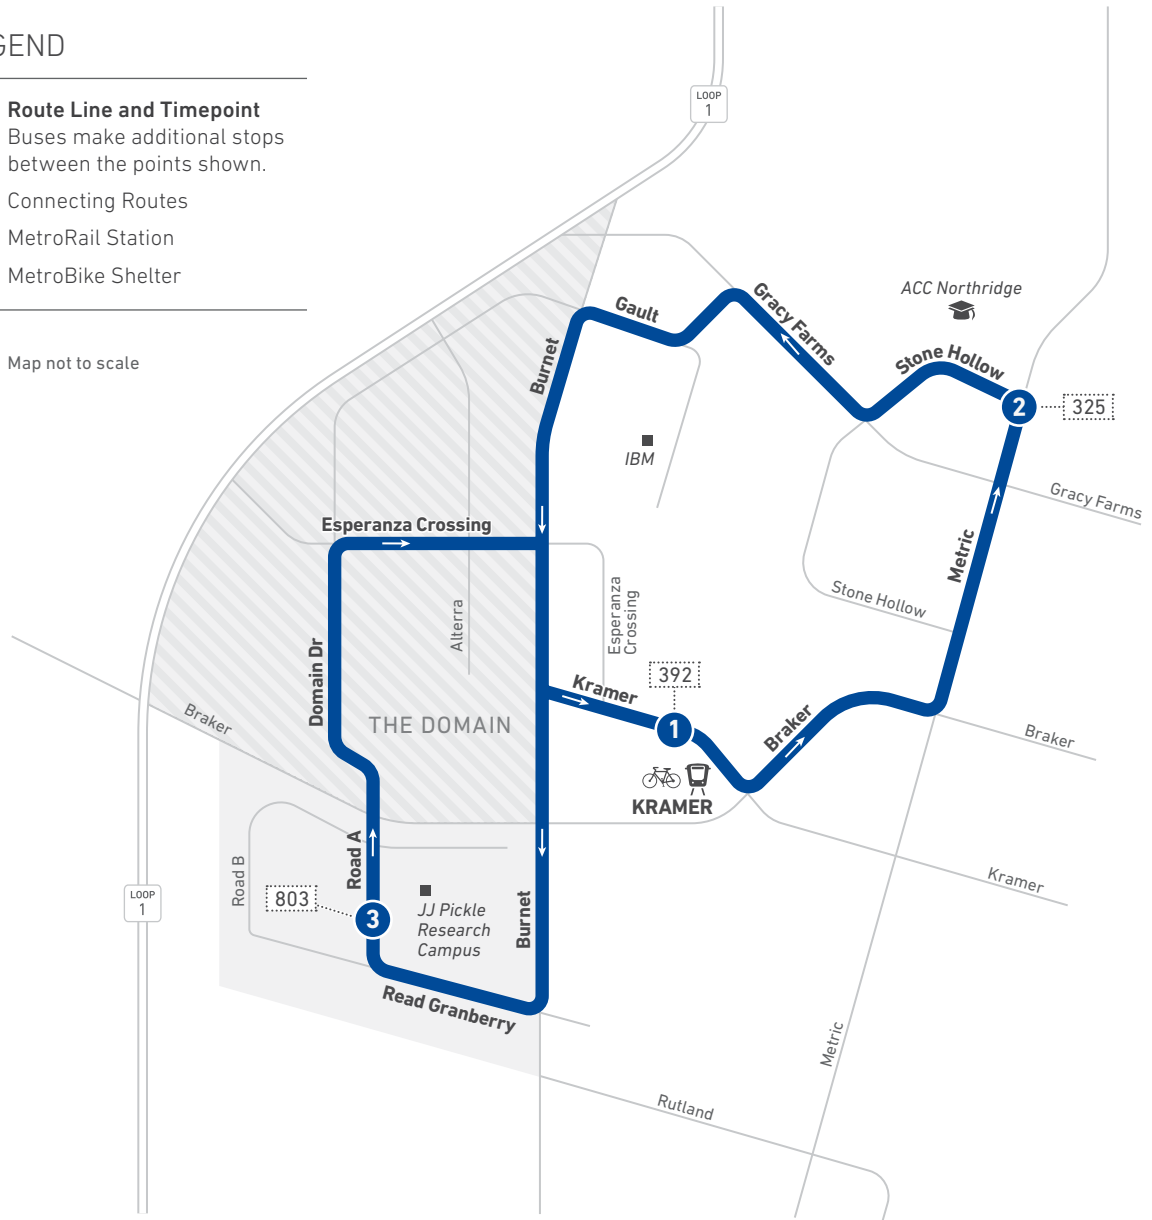

466

Kramer/Domain

LOCAL

LEGEND

- 1** **Route Line and Timepoint**
Buses make additional stops between the points shown.
- 1** **Connecting Routes**
- MetroRail Station
- MetroBike Shelter

Map not to scale

Scan the QR code to see an online version of this route map.

DESTINATIONS

- Kramer Station
- ACC Northridge
- IBM
- JJ Pickle Research Campus
- The Domain

466 WEEKDAYS/COUNTER CLOCKWISE

1 Kramer Station	2 Stonehollow at Metric	3 JJ Pickle Research Campus	1 Kramer Station	To Route/Garage
6:19	6:24	6:35	6:43	
6:47	6:54	7:06	7:15	
7:19	7:26	7:38	7:47	
7:46	7:53	8:05	8:14	
8:12	8:19	8:31	8:40	
8:28	8:35	8:47	8:56	
8:43	8:50	9:02	9:11	G
9:07	9:12	9:24	9:33	
9:49	9:54	10:06	10:15	
10:21	10:26	10:38	10:47	
10:51	10:56	11:08	11:17	
11:41	11:46	11:58	12:07	
12:17	12:22	12:34	12:43	
12:48	12:53	1:05	1:14	
1:18	1:23	1:35	1:44	
2:06	2:11	2:23	2:32	
2:38	2:43	2:55	3:04	
3:10	3:17	3:29	3:39	
3:35	3:42	3:54	4:04	
3:56	4:03	4:15	4:25	
4:29	4:36	4:48	4:58	
5:03	5:10	5:22	5:32	
5:37	5:44	5:56	6:06	
6:11	6:18	6:30	6:40	
6:43	6:50	7:02	7:12	
7:14	7:21	7:33	7:43	G