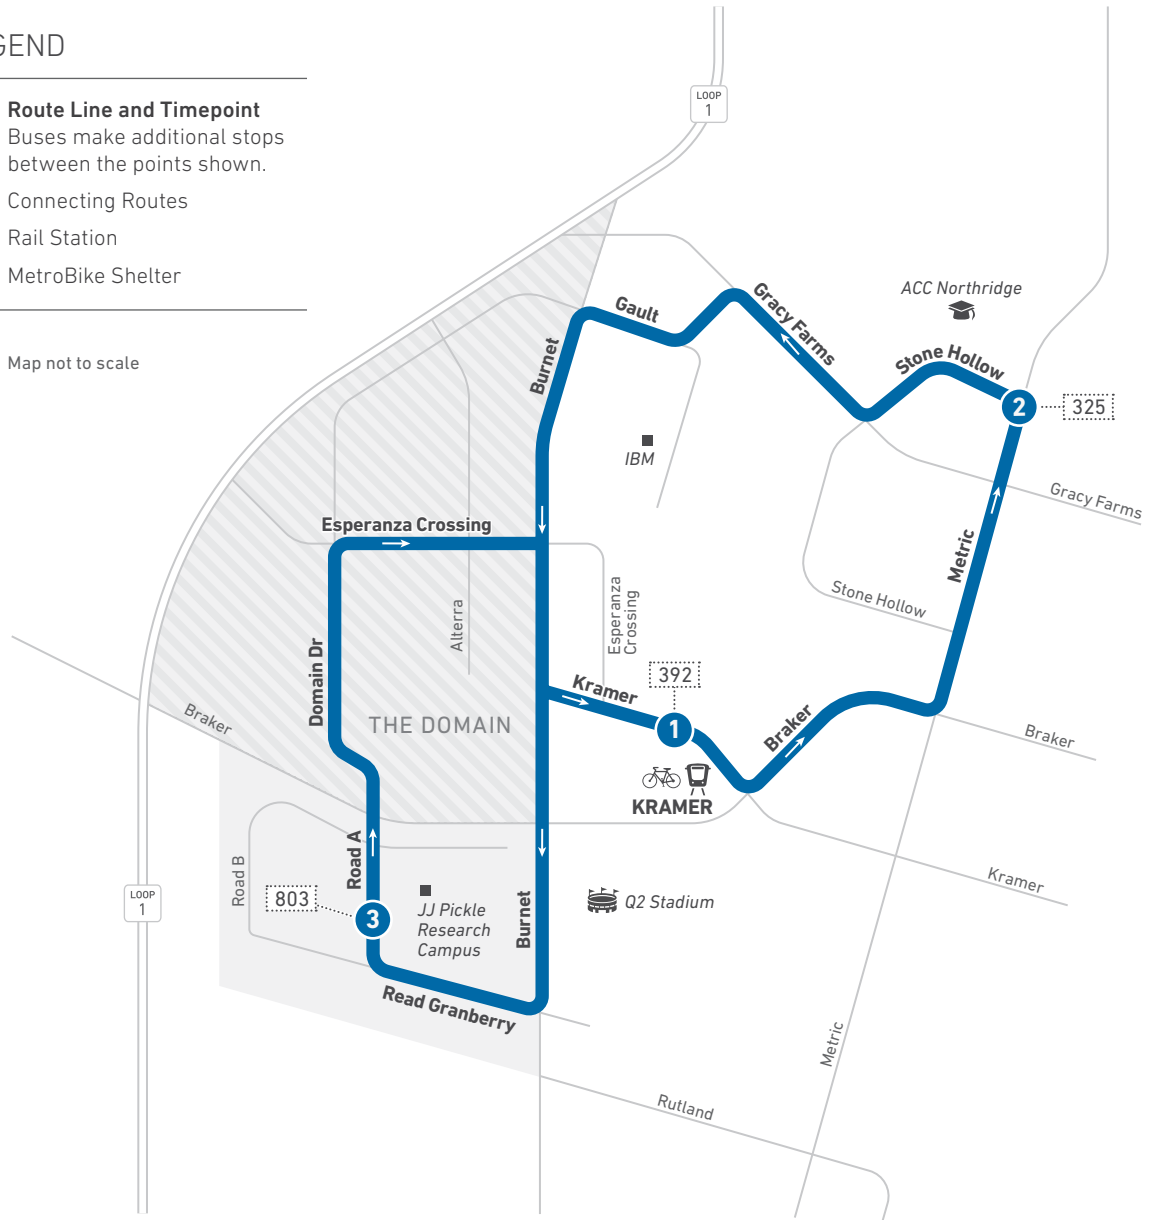

466

Kramer/Domain

LOCAL

LEGEND

- Route Line and Timepoint**
Buses make additional stops between the points shown.
- 1** Connecting Routes
- Rail Station
- MetroBike Shelter

Map not to scale

Scan the QR code to see an online version of this route map.

DESTINATIONS

- Kramer Station
- ACC Northridge
- IBM
- Q2 Stadium
- JJ Pickle Research Campus
- The Domain

466 WEEKDAYS/COUNTER CLOCKWISE

1 Kramer Station	2 Stonehollow at Metric	3 JJ Pickle Research Campus	1 Kramer Station	To Route/Garage
6:19	6:24	6:35	6:43	
6:47	6:54	7:06	7:15	
7:19	7:26	7:38	7:47	
7:46	7:53	8:05	8:14	
8:12	8:19	8:31	8:40	
8:28	8:35	8:47	8:56	
8:43	8:50	9:02	9:11	G
9:07	9:12	9:24	9:33	
9:49	9:54	10:06	10:15	
10:21	10:26	10:38	10:47	
10:51	10:56	11:08	11:17	
11:41	11:46	11:58	12:07	
12:17	12:22	12:34	12:43	
12:48	12:53	1:05	1:14	
1:18	1:23	1:35	1:44	
2:06	2:11	2:23	2:32	
2:38	2:43	2:55	3:04	
3:10	3:17	3:29	3:39	
3:35	3:42	3:54	4:04	
3:56	4:03	4:15	4:25	
4:29	4:36	4:48	4:58	
5:03	5:10	5:22	5:32	
5:37	5:44	5:56	6:06	
6:11	6:18	6:30	6:40	
6:43	6:50	7:02	7:12	
7:16	7:23	7:34	7:43	G