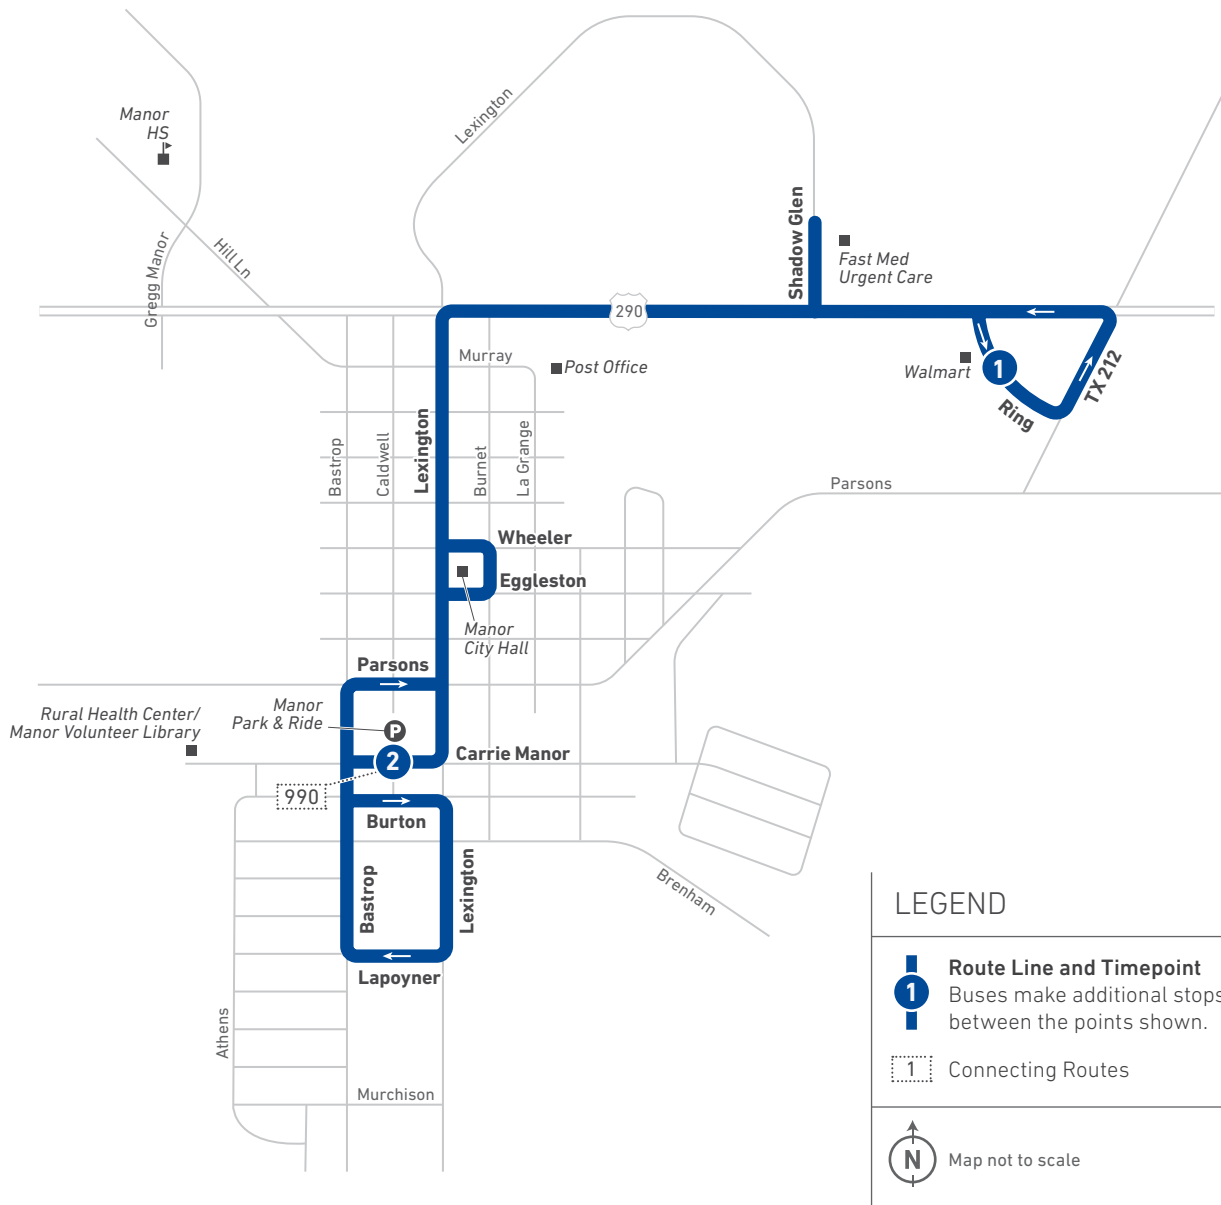

470

Manor Circulator

LOCAL

Scan the QR code to see an online version of this route map.

DESTINATIONS

- Walmart
- FastMed Urgent Care
- Post Office
- Manor High School
- Manor City Hall
- Manor Park & Ride
- Rural Health Center/ Manor Volunteer Library

NOTES

Route 470 offers flex service, based on customer demand, allowing the bus to deviate by 3/4 mile off its usual route. Reservations are accepted on weekdays only and must be made 24 hours in advance by calling 512-478-7433. Flex service is limited to two deviations per trip and operates on a first come, first served basis.

470 WEEKDAYS/WESTBOUND

470 WEEKDAYS/EASTBOUND

1 Walmart	2 Manor Park & Ride	To Route/Garage	2 Manor Park & Ride	1 Walmart	To Route/Garage
7:30	8:00		7:00	7:30	
8:30	9:00		8:00	8:30	
9:30	10:00		9:00	9:30	
10:30	11:00		10:00	10:30	
11:30	12:00		11:00	11:30	
12:30	1:00		12:00	12:30	
1:30	2:00		1:00	1:30	
2:30	3:00		2:00	2:30	
3:30	4:00		3:00	3:30	
4:30	5:00		4:00	4:30	
5:30	6:00		5:00	5:30	
6:30	7:00	G	6:00	6:30	

470 SATURDAYS/WESTBOUND

470 SATURDAYS/EASTBOUND

1 Walmart	2 Manor Park & Ride	To Route/Garage	2 Manor Park & Ride	1 Walmart	To Route/Garage
10:30	11:00		10:00	10:30	
11:30	12:00		11:00	11:30	
12:30	1:00		12:00	12:30	
1:30	2:00		1:00	1:30	
2:30	3:00		2:00	2:30	
3:30	4:00		3:00	3:30	
4:30	5:00	G	4:00	4:30	