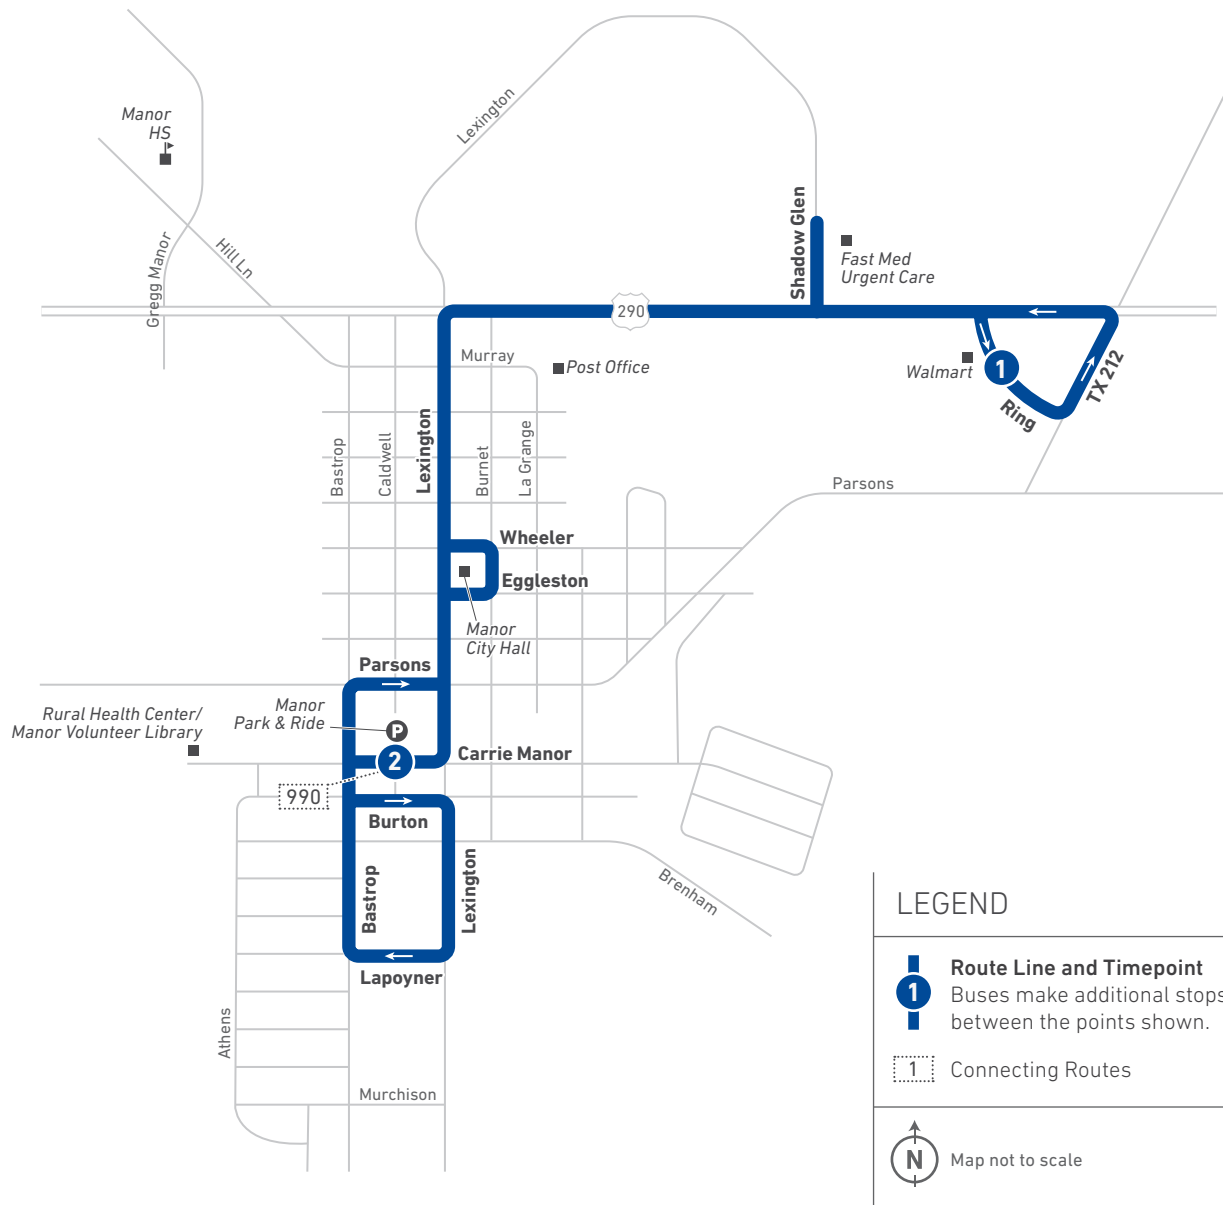

470

Manor Circulator

LOCAL

Scan the QR code to see an online version of this route map.

DESTINATIONS

- Walmart
- FastMed Urgent Care
- Post Office
- Manor High School
- Manor City Hall
- Manor Park & Ride
- Rural Health Center/ Manor Volunteer Library

NOTES

Route 470 offers flex service, based on customer demand, allowing the bus to deviate by 3/4 mile off its usual route. Reservations are accepted on weekdays only and must be made 24 hours in advance by calling 512-478-7433. Flex service is limited to two deviations per trip and operates on a first come, first served basis.

470 WEEKDAYS/WESTBOUND

470 WEEKDAYS/EASTBOUND

1 Walmart	2 Manor Park & Ride	To Route/Garage	2 Manor Park & Ride	1 Walmart	To Route/Garage
7:30	8:00		7:00	7:30	
8:30	9:00		8:00	8:30	
9:30	10:00		9:00	9:30	
10:30	11:00		10:00	10:30	
11:30	12:00		11:00	11:30	
12:30	1:00		12:00	12:30	
1:30	2:00		1:00	1:30	
2:30	3:00		2:00	2:30	
3:30	4:00		3:00	3:30	
4:30	5:00		4:00	4:30	
5:30	6:00		5:00	5:30	
6:30	7:00	G	6:00	6:30	

470 SATURDAYS/WESTBOUND

470 SATURDAYS/EASTBOUND

1 Walmart	2 Manor Park & Ride	To Route/Garage	2 Manor Park & Ride	1 Walmart	To Route/Garage
10:30	11:00		10:00	10:30	
11:30	12:00		11:00	11:30	
12:30	1:00		12:00	12:30	
1:30	2:00		1:00	1:30	
2:30	3:00		2:00	2:30	
3:30	4:00		3:00	3:30	
4:30	5:00	G	4:00	4:30	